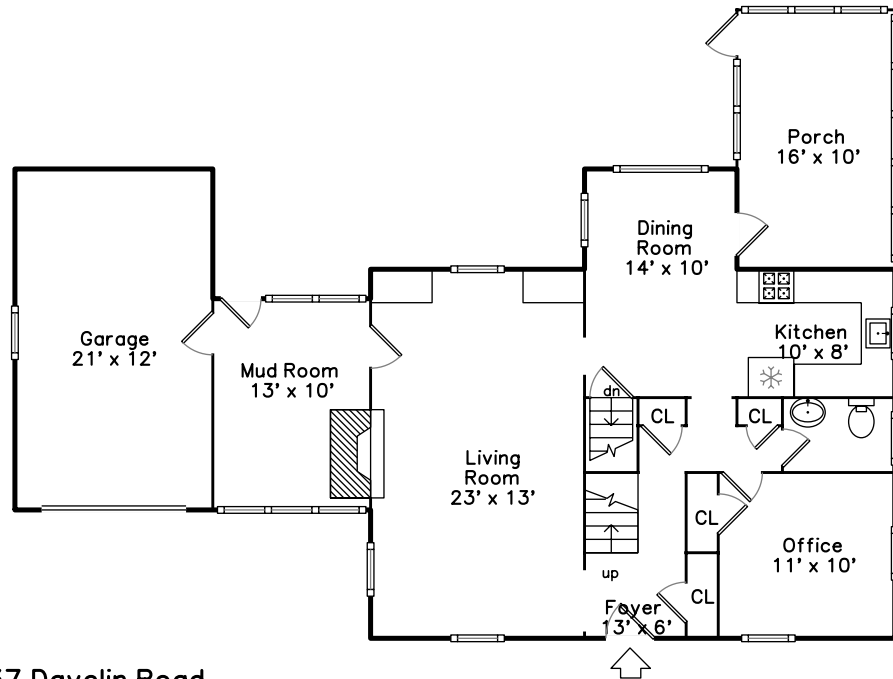

Upper

Basement

Main

37 Davelin Road
Wayland, MA 01778

PicturePlan(tm) by Vis-Home(C) 2016
Measurements may not be 100% accurate.
Floor plans are provided for convenience only.
Room sizes are not used to calculate area.

Upper

Main

Basement

Outside

Outside

Back

Back

Back

Back

Living Room

Living Room

Living Room

Dining Room

Dining Room

Dining Room

Kitchen

Kitchen

Office Bedroom

Powder

Porch

Master Bedroom

Master Bedroom

Bedroom

Bedroom