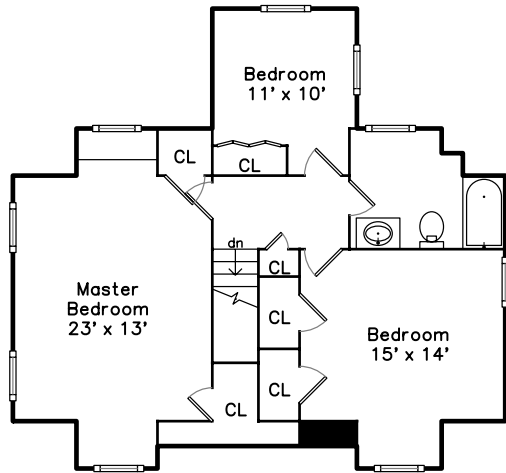

Upper

Basement

Main

37 Davelin Road
Wayland, MA 01778

PicturePlan(tm) by Vis-Home(C) 2016
Measurements may not be 100% accurate.
Floor plans are provided for convenience only.
Room sizes are not used to calculate area.

Upper

Main

Basement

Outside

Outside

Back

Back

Back

Back

Living Room

Living Room

Living Room

Dining Room

Dining Room

Dining Room

Kitchen

Kitchen

Office Bedroom

Powder

Porch

Master Bedroom

Master Bedroom

Bedroom

Bedroom