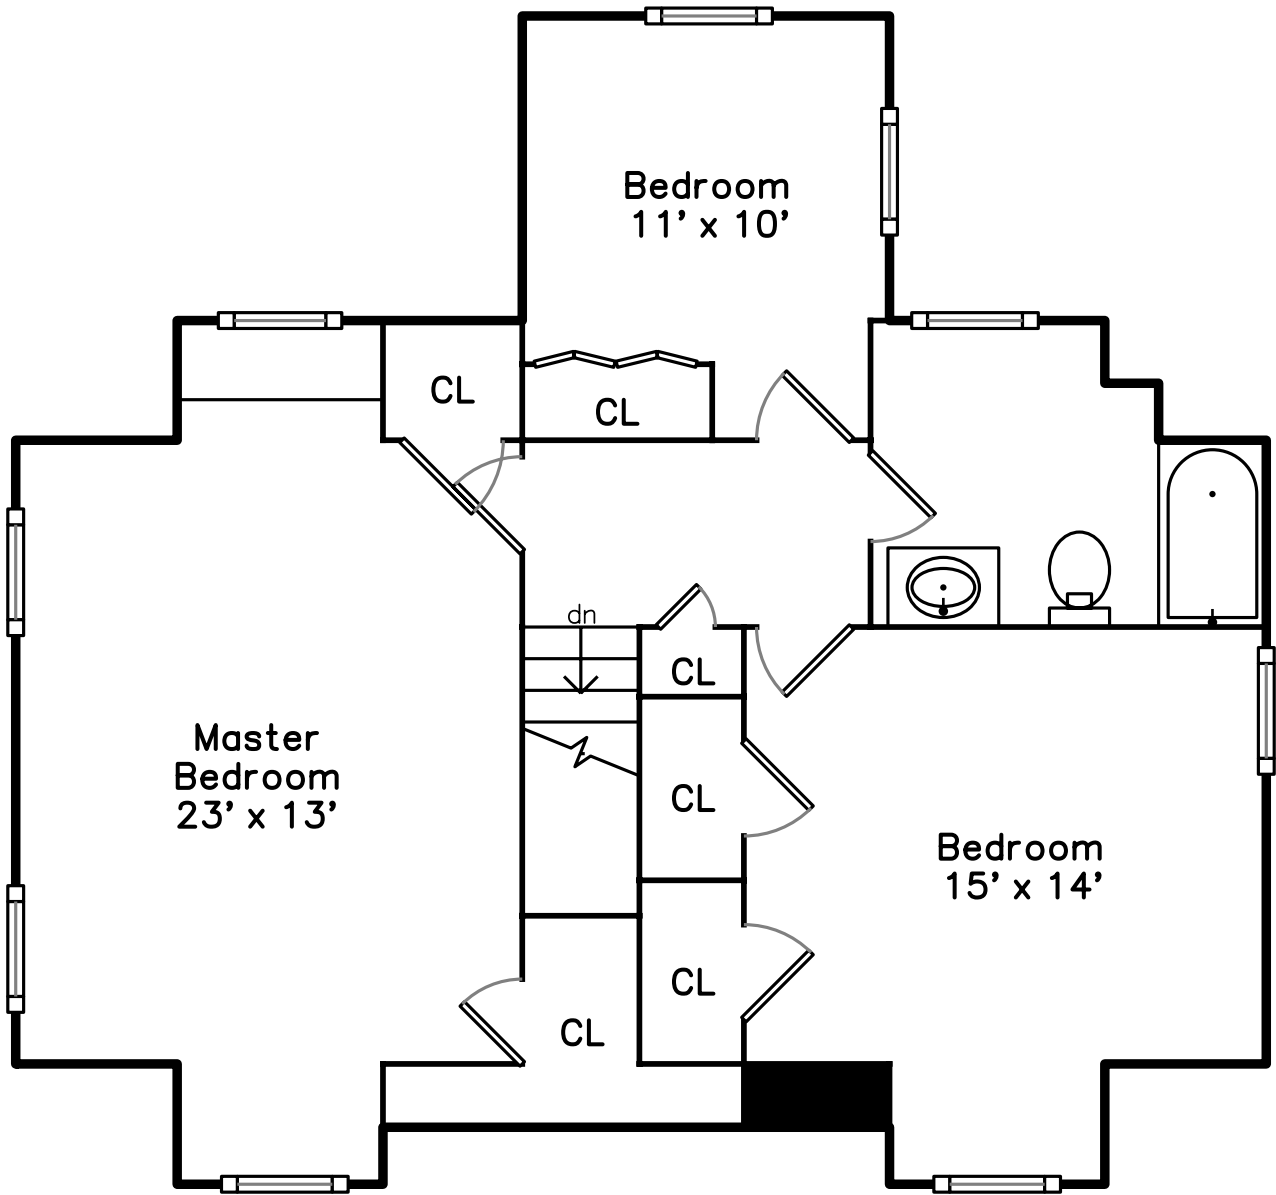

Upper

Basement

Main

37 Davelin Road
Wayland, MA 01778

PicturePlan(tm) by Vis-Home(C) 2016
Measurements may not be 100% accurate.
Floor plans are provided for convenience only.
Room sizes are not used to calculate area.

Upper

Main

Basement

Outside

Outside

Back

Back

Back

Back

Living Room

Living Room

Living Room

Dining Room

Dining Room

Dining Room

Kitchen

Kitchen

Office Bedroom

Powder

Porch

Master Bedroom

Master Bedroom

Bedroom

Bedroom