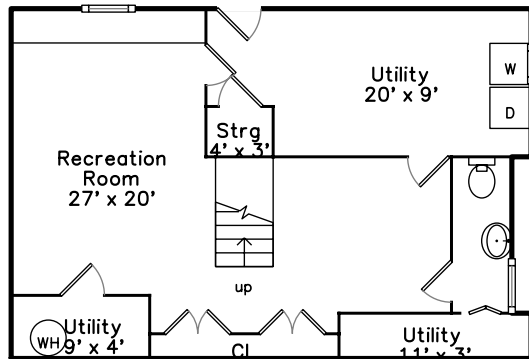

Upper

Basement

Main

37 Davelin Road
Wayland, MA 01778

PicturePlan(tm) by Vis-Home(C) 2016
Measurements may not be 100% accurate.
Floor plans are provided for convenience only.
Room sizes are not used to calculate area.

Upper

Main

Basement

Outside

Outside

Back

Back

Back