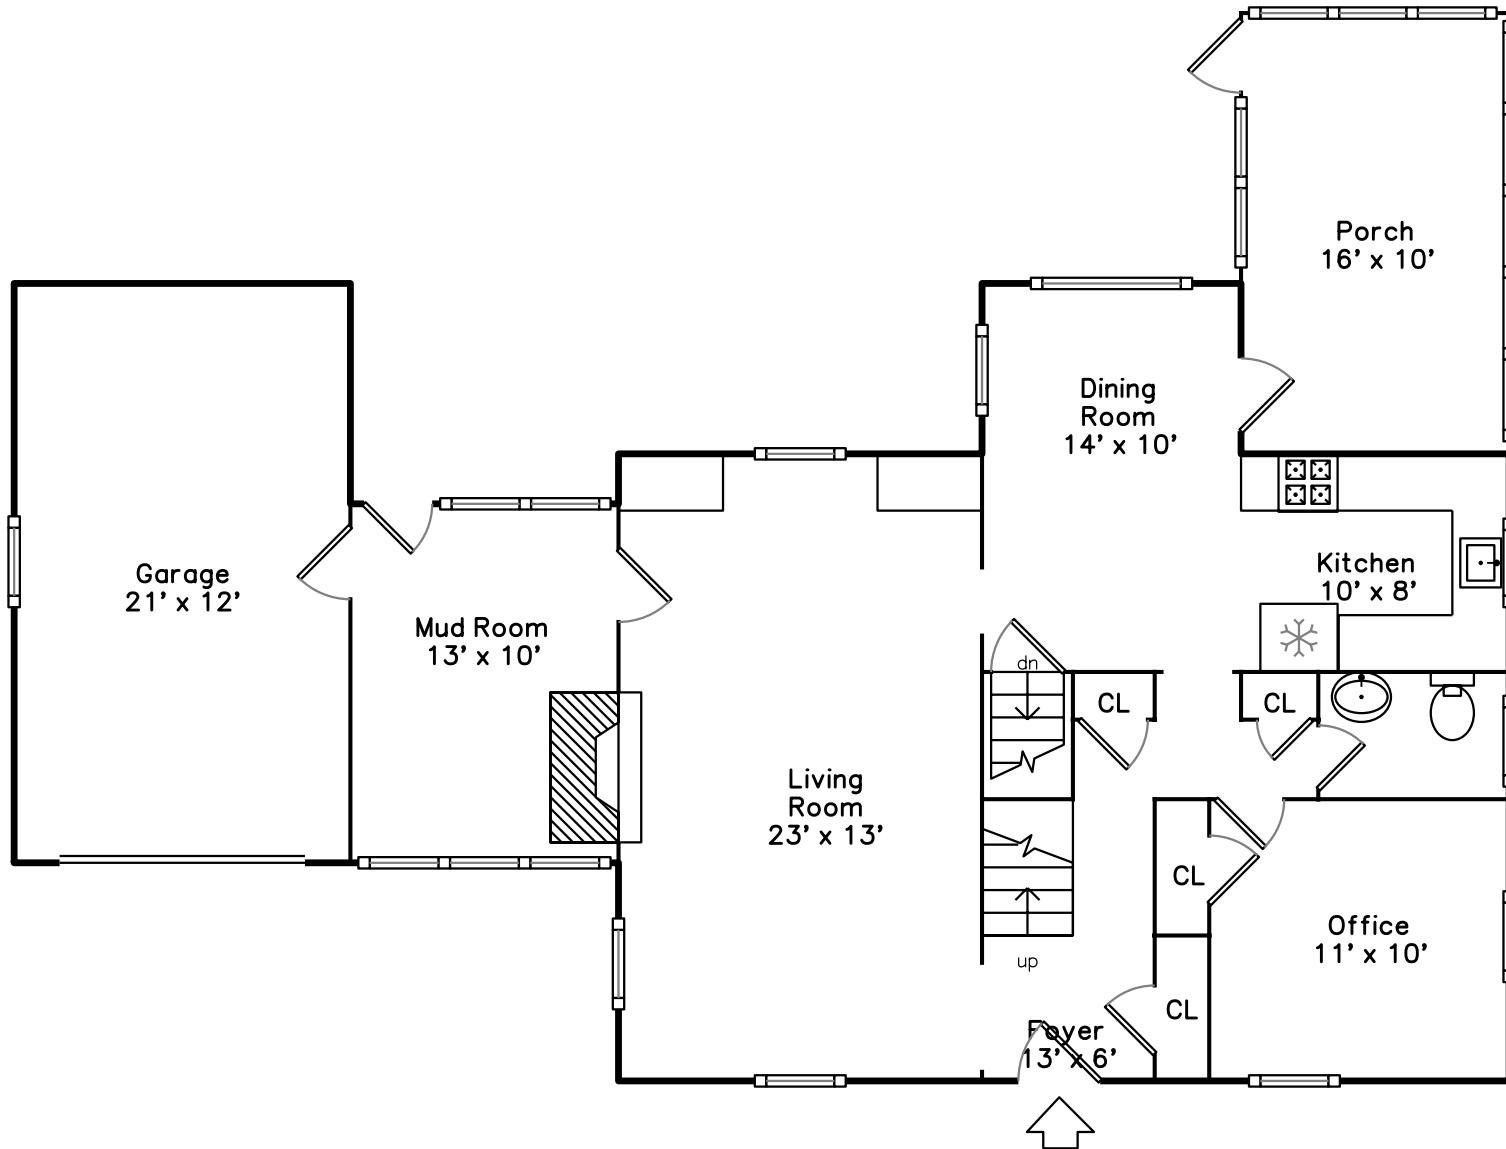

Upper

Basement

Main

37 Davelin Road
Wayland, MA 01778

PicturePlan(tm) by Vis-Home(C) 2016
Measurements may not be 100% accurate.
Floor plans are provided for convenience only.
Room sizes are not used to calculate area.

Upper

Main

Basement

Outside

Outside

Back

Back

Back

Back

Living Room

Living Room

Living Room

Dining Room

Dining Room

Dining Room

Kitchen

Kitchen

Office Bedroom

Powder

Porch

Master Bedroom

Master Bedroom

Bedroom

Bedroom