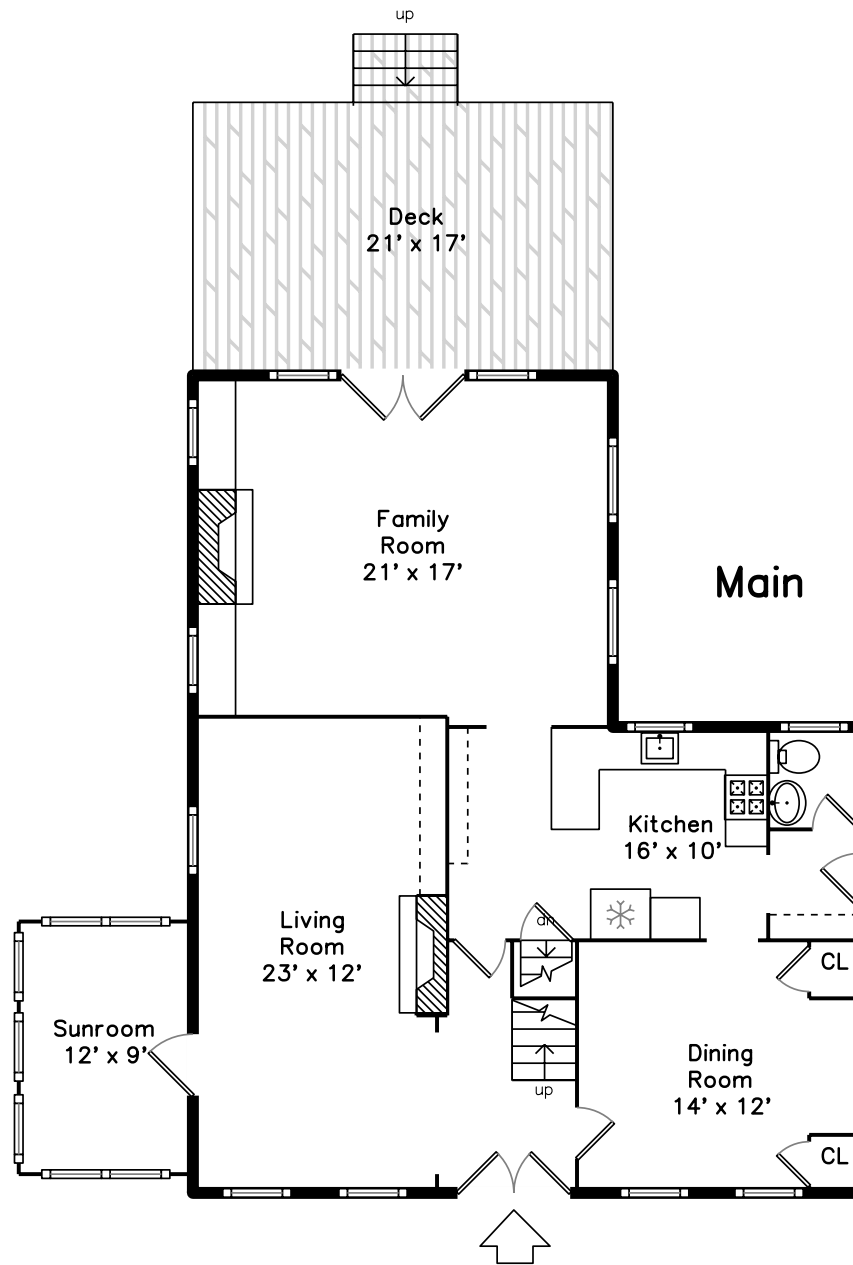

Upper

Basement

11 Heckle Street
Wellesley, MA 02481

PicturePlan by vis-home

Measurements may not be 100% accurate.
Floor plans are provided for convenience only.
Room sizes are not used to calculate area.

Upper

Basement

Outside

Outside

Foyer

Living Room

Living Room

Sunroom

Dining Room

Dining Room

Kitchen

Kitchen

Kitchen

Kitchen

Family Room

Family Room

Recreation Room

Recreation Room