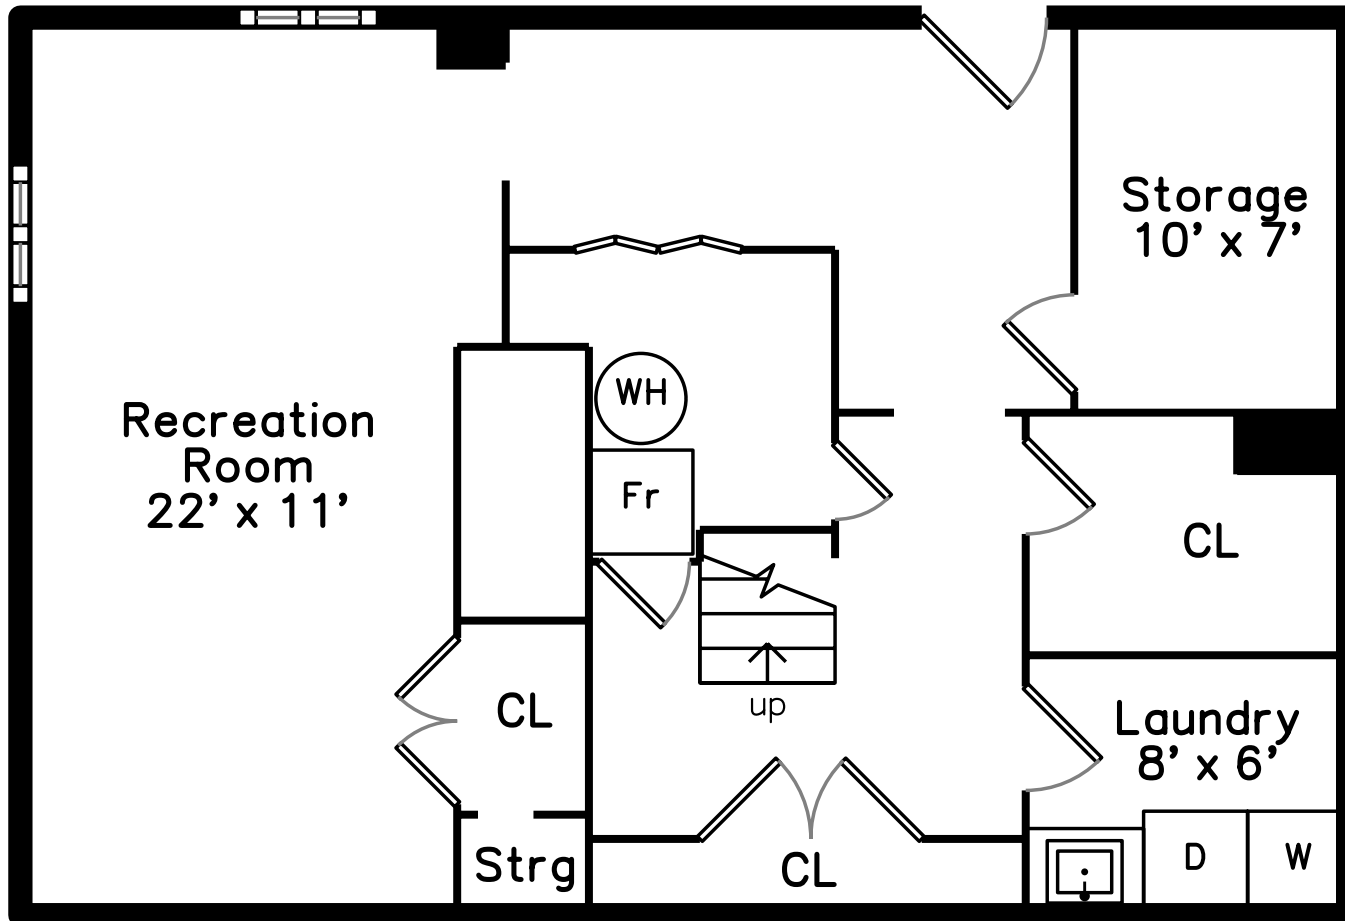

Upper

Basement

11 Heckle Street
Wellesley, MA 02481

PicturePlan by vis-home

Measurements may not be 100% accurate.
Floor plans are provided for convenience only.
Room sizes are not used to calculate area.

Upper

Basement

Outside

Outside

Foyer

Living Room

Living Room

Sunroom

Dining Room

Dining Room

Kitchen

Kitchen

Kitchen

Kitchen

Family Room

Family Room

Recreation Room

Recreation Room