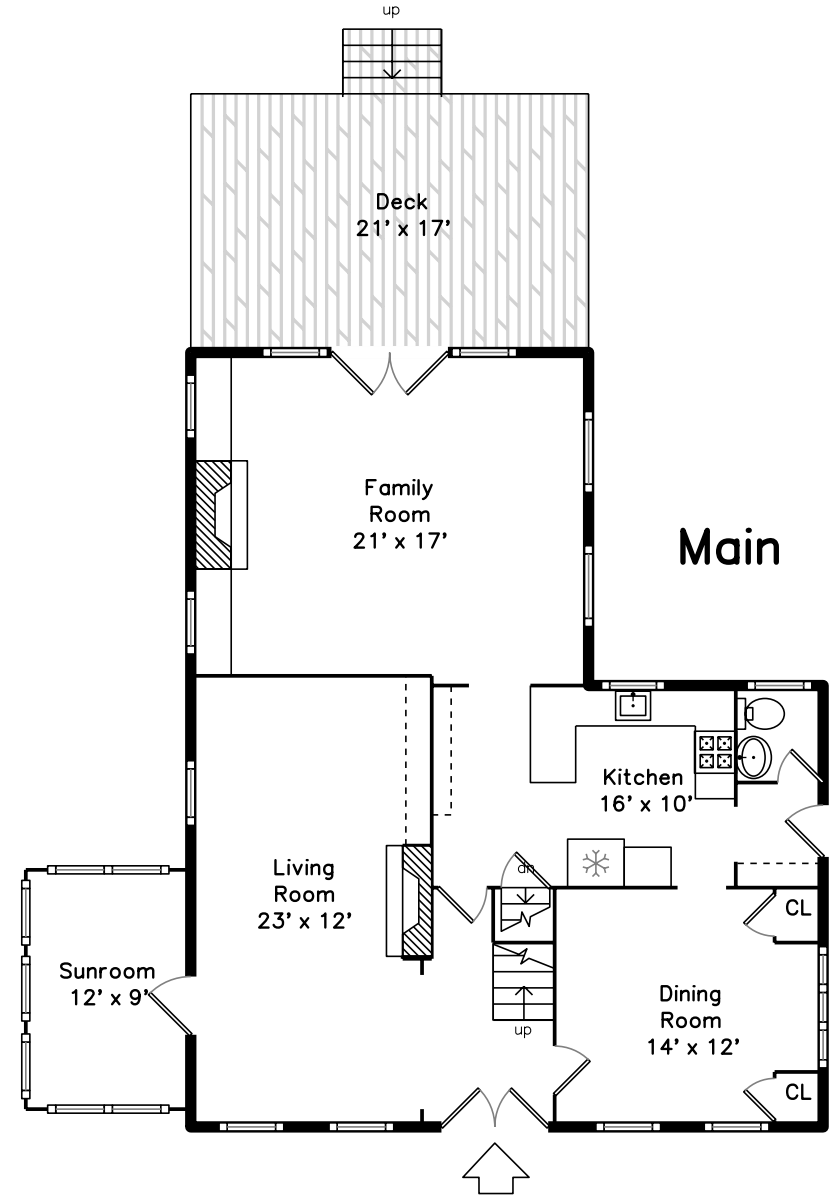

Upper

Basement

11 Heckle Street
Wellesley, MA 02481

PicturePlan by vis-home

Measurements may not be 100% accurate.
Floor plans are provided for convenience only.
Room sizes are not used to calculate area.

Upper

Basement

Outside

Outside

Foyer

Living Room

Living Room

Sunroom

Dining Room

Dining Room

Kitchen

Kitchen

Kitchen

Kitchen

Family Room

Family Room

Recreation Room

Recreation Room