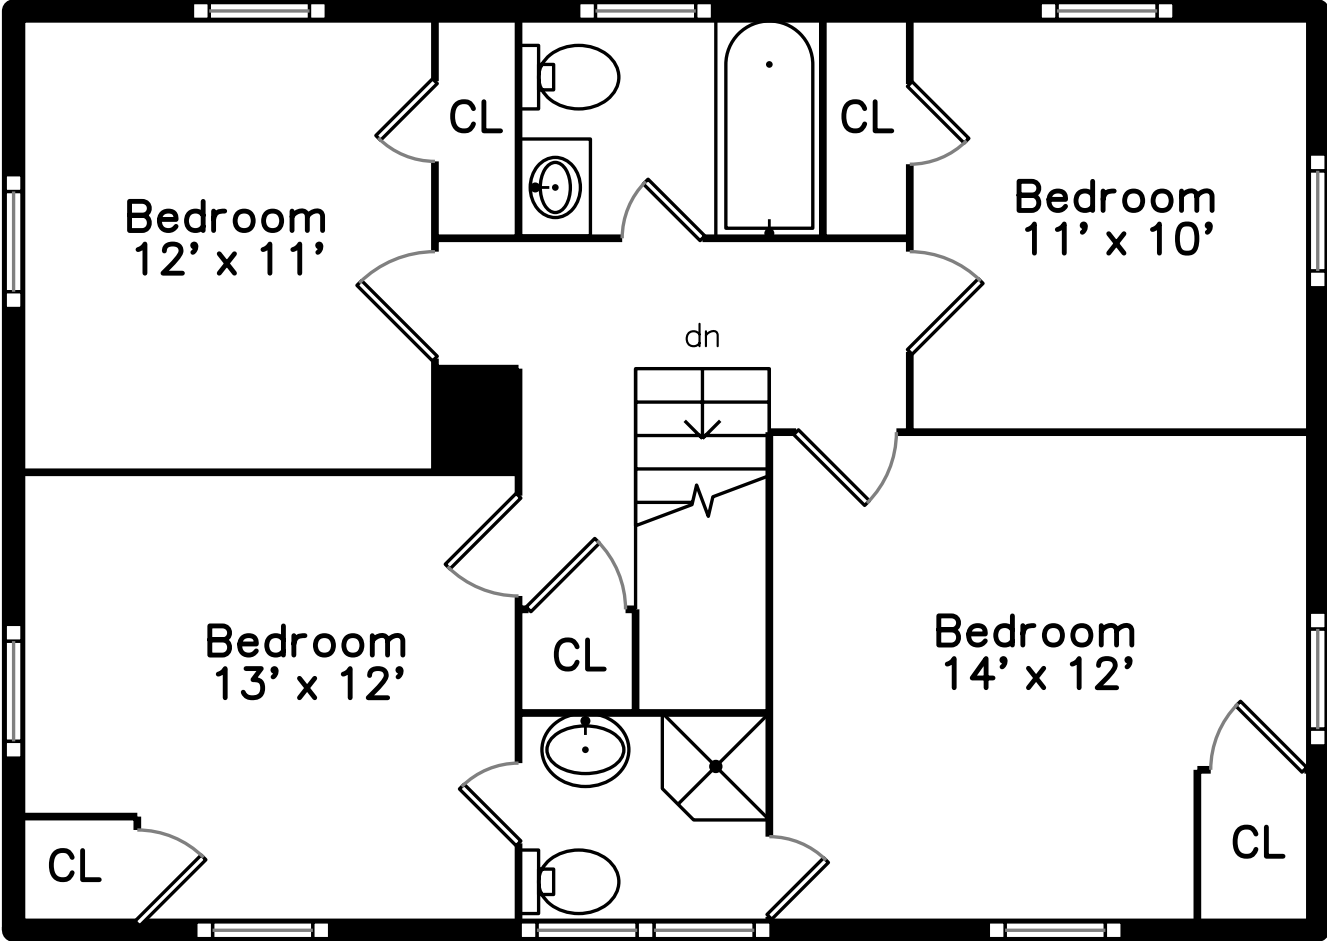

Upper

Basement

11 Heckle Street
Wellesley, MA 02481

PicturePlan by vis-home

Measurements may not be 100% accurate.
Floor plans are provided for convenience only.
Room sizes are not used to calculate area.

Upper

Basement

Outside

Outside

Foyer

Living Room

Living Room

Sunroom

Dining Room

Dining Room

Kitchen

Kitchen

Kitchen

Kitchen

Family Room

Family Room

Recreation Room

Recreation Room