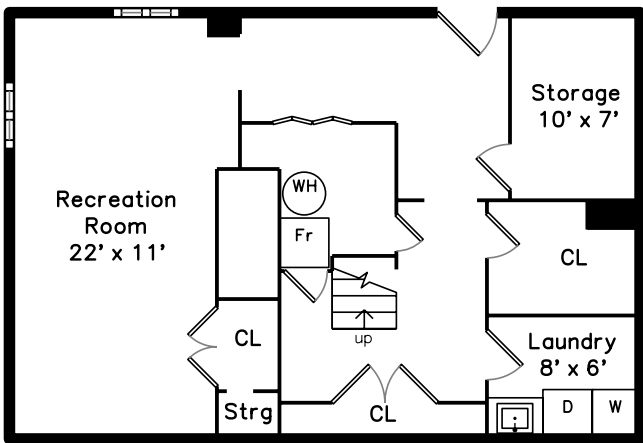

Upper

Basement

11 Heckle Street
Wellesley, MA 02481

PicturePlan by vis-home

Measurements may not be 100% accurate.
Floor plans are provided for convenience only.
Room sizes are not used to calculate area.

Upper

Basement

Outside

Outside

Foyer

Living Room

Living Room

Sunroom

Dining Room

Dining Room

Kitchen

Kitchen

Kitchen

Kitchen

Family Room

Family Room

Recreation Room

Recreation Room