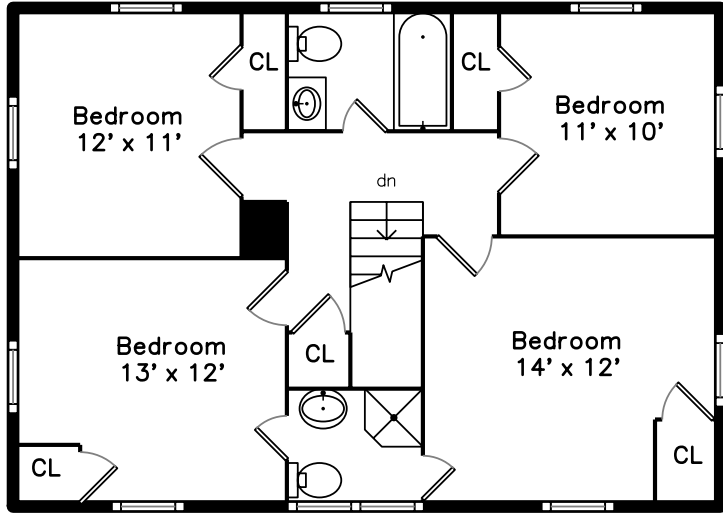

Upper

Basement

11 Heckle Street
Wellesley, MA 02481

PicturePlan by vis-home

Measurements may not be 100% accurate.
Floor plans are provided for convenience only.
Room sizes are not used to calculate area.

Upper

Basement

Outside

Outside

Foyer

Living Room

Living Room

Sunroom

Dining Room

Dining Room

Kitchen

Kitchen

Kitchen

Kitchen

Family Room

Family Room

Recreation Room

Recreation Room