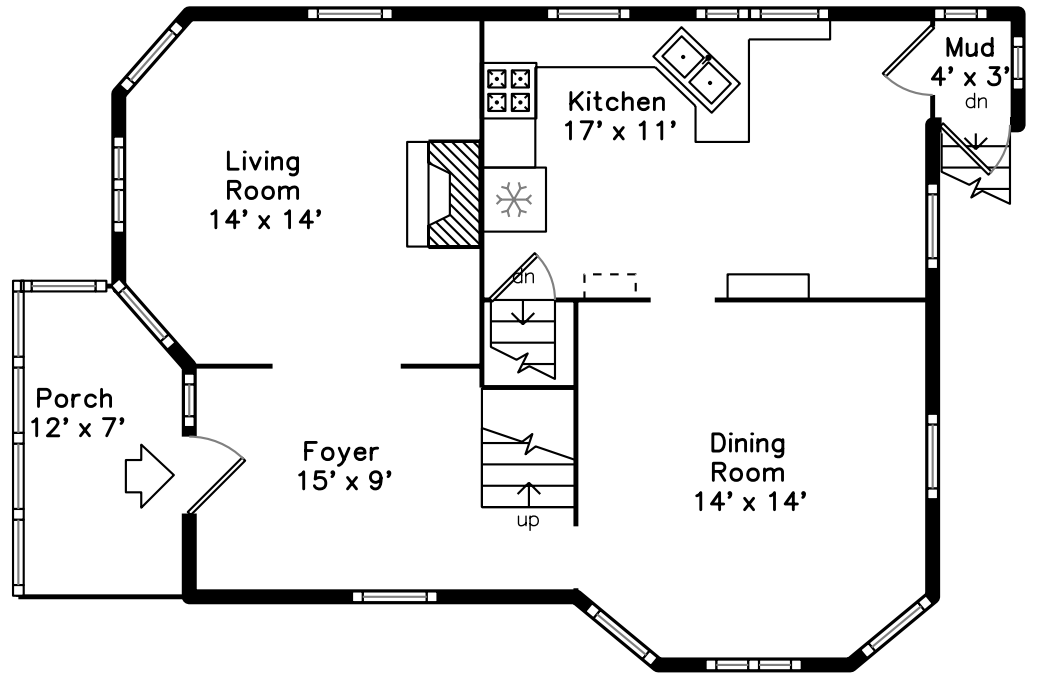

Upper

Main

135 Walter Street
Roslindale, MA 02131

PicturePlan by  vis-home

Measurements may not be 100% accurate.
Floor plans are provided for convenience only.
Room sizes are not used to calculate area.

Upper

Main

Outside

Outside

Outside

Outside

Porch

Porch

Foyer

Living Room

Living Room

Living Room

Kitchen

Kitchen

Kitchen

Dining Room

Dining Room

Bedroom

Bedroom

Bedroom

Bedroom

Bedroom

Bedroom

Bathroom

Office