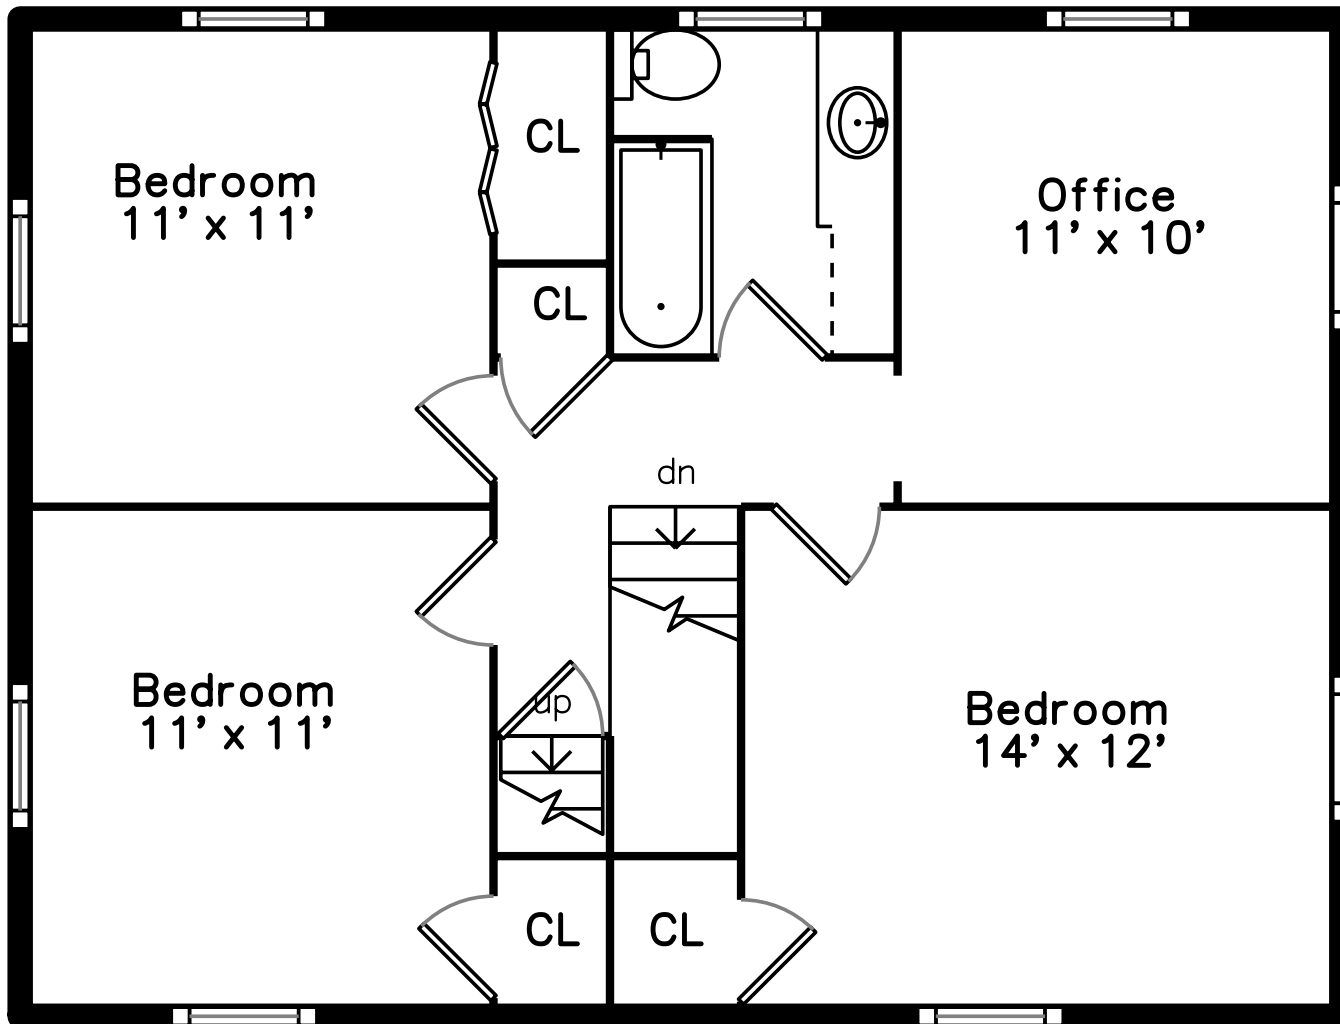

Upper

Main

135 Walter Street
Roslindale, MA 02131

PicturePlan by  vis-home

Measurements may not be 100% accurate.
Floor plans are provided for convenience only.
Room sizes are not used to calculate area.

Upper

Main

Outside

Outside

Outside

Outside

Porch

Porch

Foyer

Living Room

Living Room

Living Room

Kitchen

Kitchen

Kitchen

Dining Room

Dining Room

Bedroom

Bedroom

Bedroom

Bedroom

Bedroom

Bedroom

Bathroom

Office