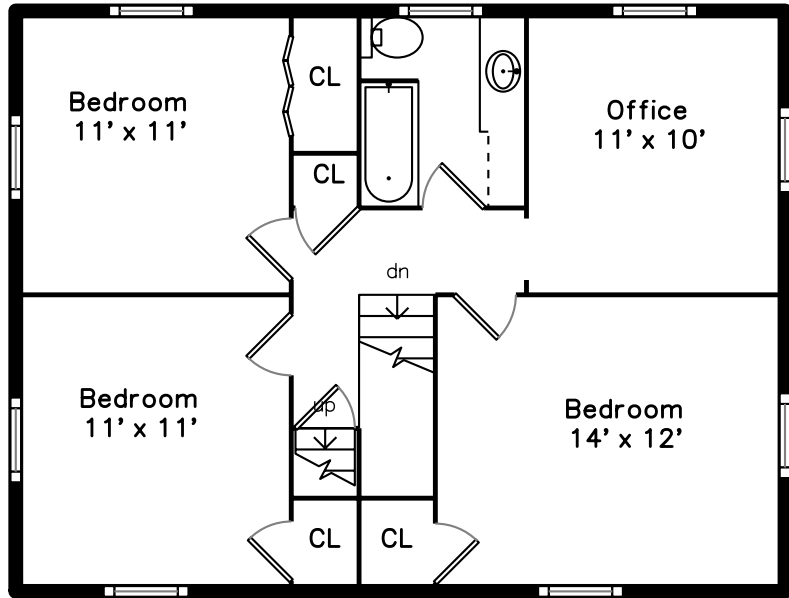

Upper

Main

135 Walter Street
Roslindale, MA 02131

PicturePlan by  vis-home

Measurements may not be 100% accurate.
Floor plans are provided for convenience only.
Room sizes are not used to calculate area.

Upper

Main

Outside

Outside

Outside

Outside

Porch

Porch

Foyer

Living Room

Living Room

Living Room

Kitchen

Kitchen

Kitchen

Dining Room

Dining Room

Bedroom

Bedroom

Bedroom

Bedroom

Bedroom

Bedroom

Bathroom

Office