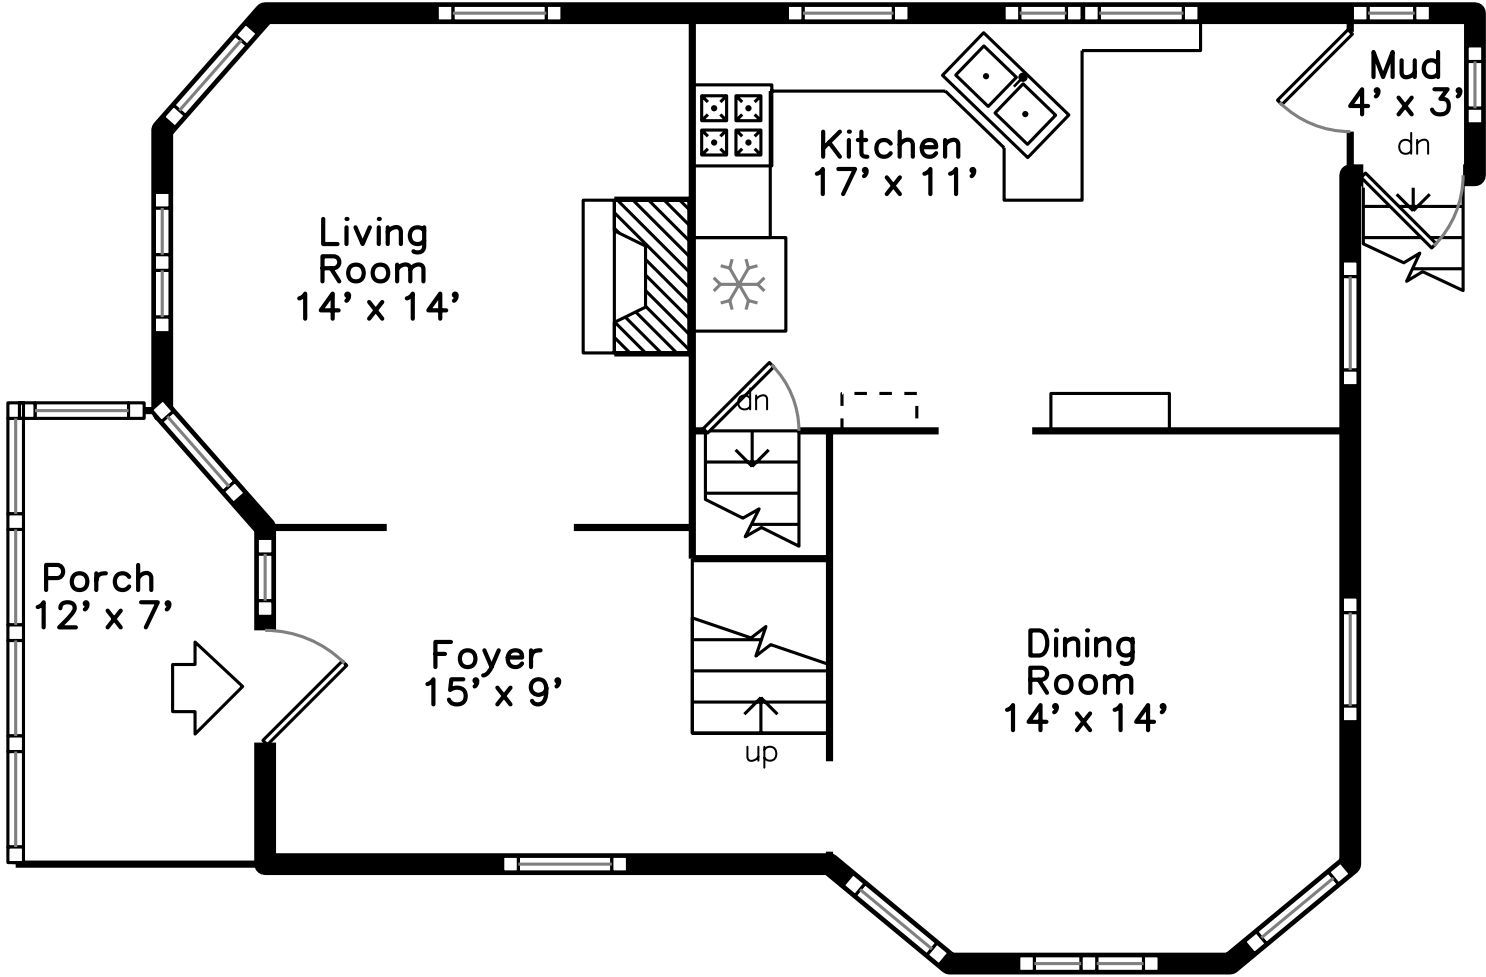

Upper

Main

135 Walter Street
Roslindale, MA 02131

PicturePlan by  vis-home

Measurements may not be 100% accurate.
Floor plans are provided for convenience only.
Room sizes are not used to calculate area.

Upper

Main

Outside

Outside

Outside

Outside

Porch

Porch

Foyer

Living Room

Living Room

Living Room

Kitchen

Kitchen

Kitchen

Dining Room

Dining Room

Bedroom

Bedroom

Bedroom

Bedroom

Bedroom

Bedroom

Bathroom

Office