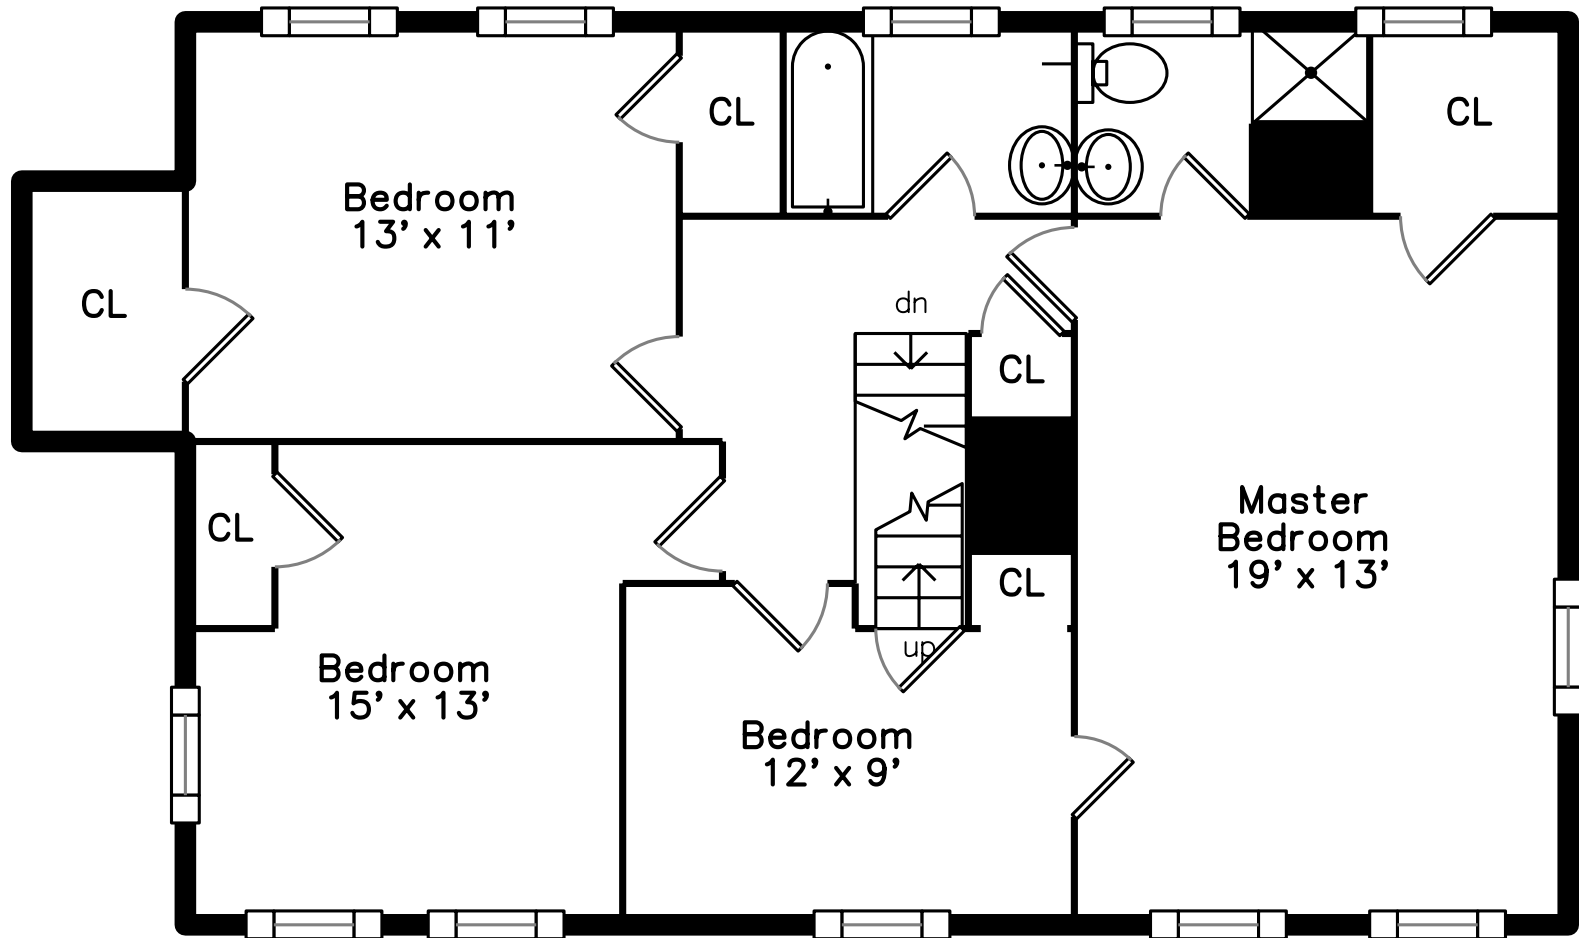

Upper

Basement

Main

92 Lawson Road
Winchester, MA 01890

PicturePlan by  vis-home

Measurements may not be 100% accurate.
Floor plans are provided for convenience only.
Room sizes are not used to calculate area.

Upper

Main

Basement

Outside

Outside

Outside

Outside

Outside

Foyer

Living Room

Living Room

Living Room

Dining Room

Dining Room

Kitchen

Kitchen

Deck

Deck

Master Bedroom

Master Bedroom

Master Bedroom

Master Bedroom