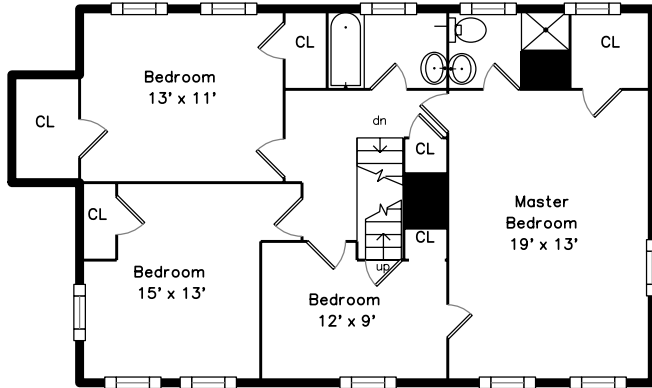

Upper

Basement

Main

92 Lawson Road
Winchester, MA 01890

PicturePlan by  vis-home

Measurements may not be 100% accurate.
Floor plans are provided for convenience only.
Room sizes are not used to calculate area.

Upper

Main

Basement

Outside

Outside

Outside

Outside

Outside

Foyer

Living Room

Living Room

Living Room

Dining Room

Dining Room

Kitchen

Kitchen

Deck

Deck

Master Bedroom

Master Bedroom

Master Bedroom

Master Bedroom