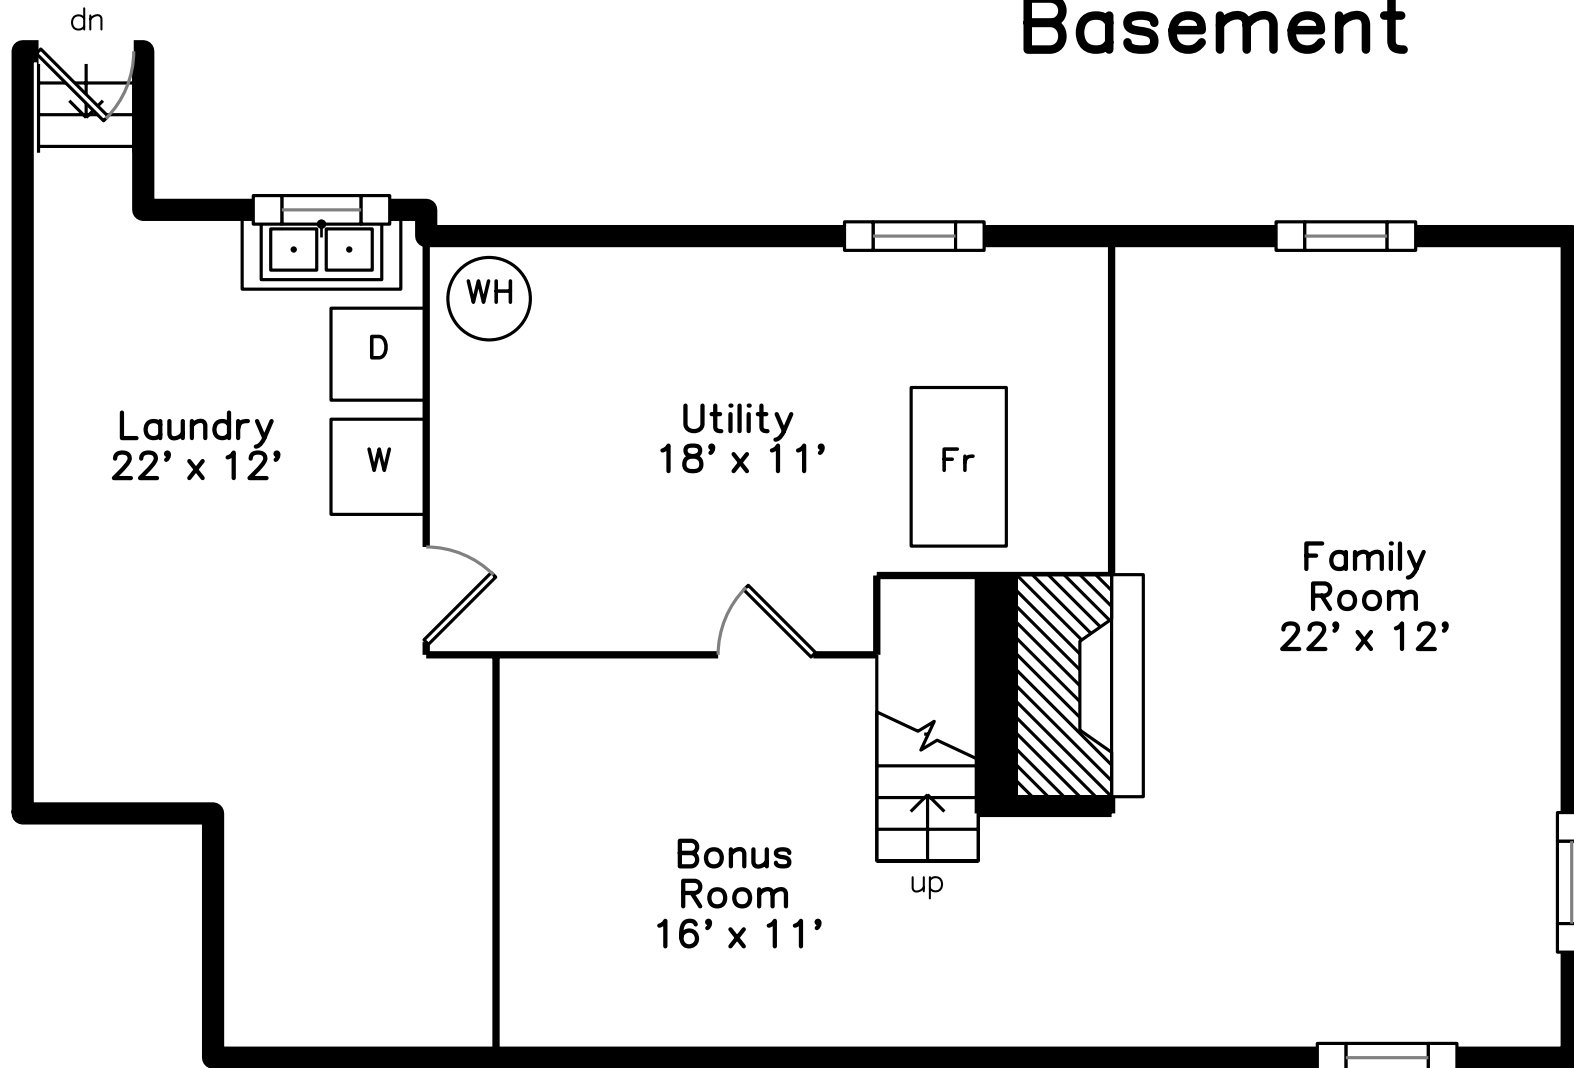

Upper

Basement

Main

92 Lawson Road
Winchester, MA 01890

PicturePlan by  vis-home

Measurements may not be 100% accurate.
Floor plans are provided for convenience only.
Room sizes are not used to calculate area.

Upper

Main

Basement

Outside

Outside

Outside

Outside

Outside

Foyer

Living Room

Living Room

Living Room

Dining Room

Dining Room

Kitchen

Kitchen

Kitchen

Kitchen

Family Room

Family Room

Family Room

Bathroom

Porch

Porch