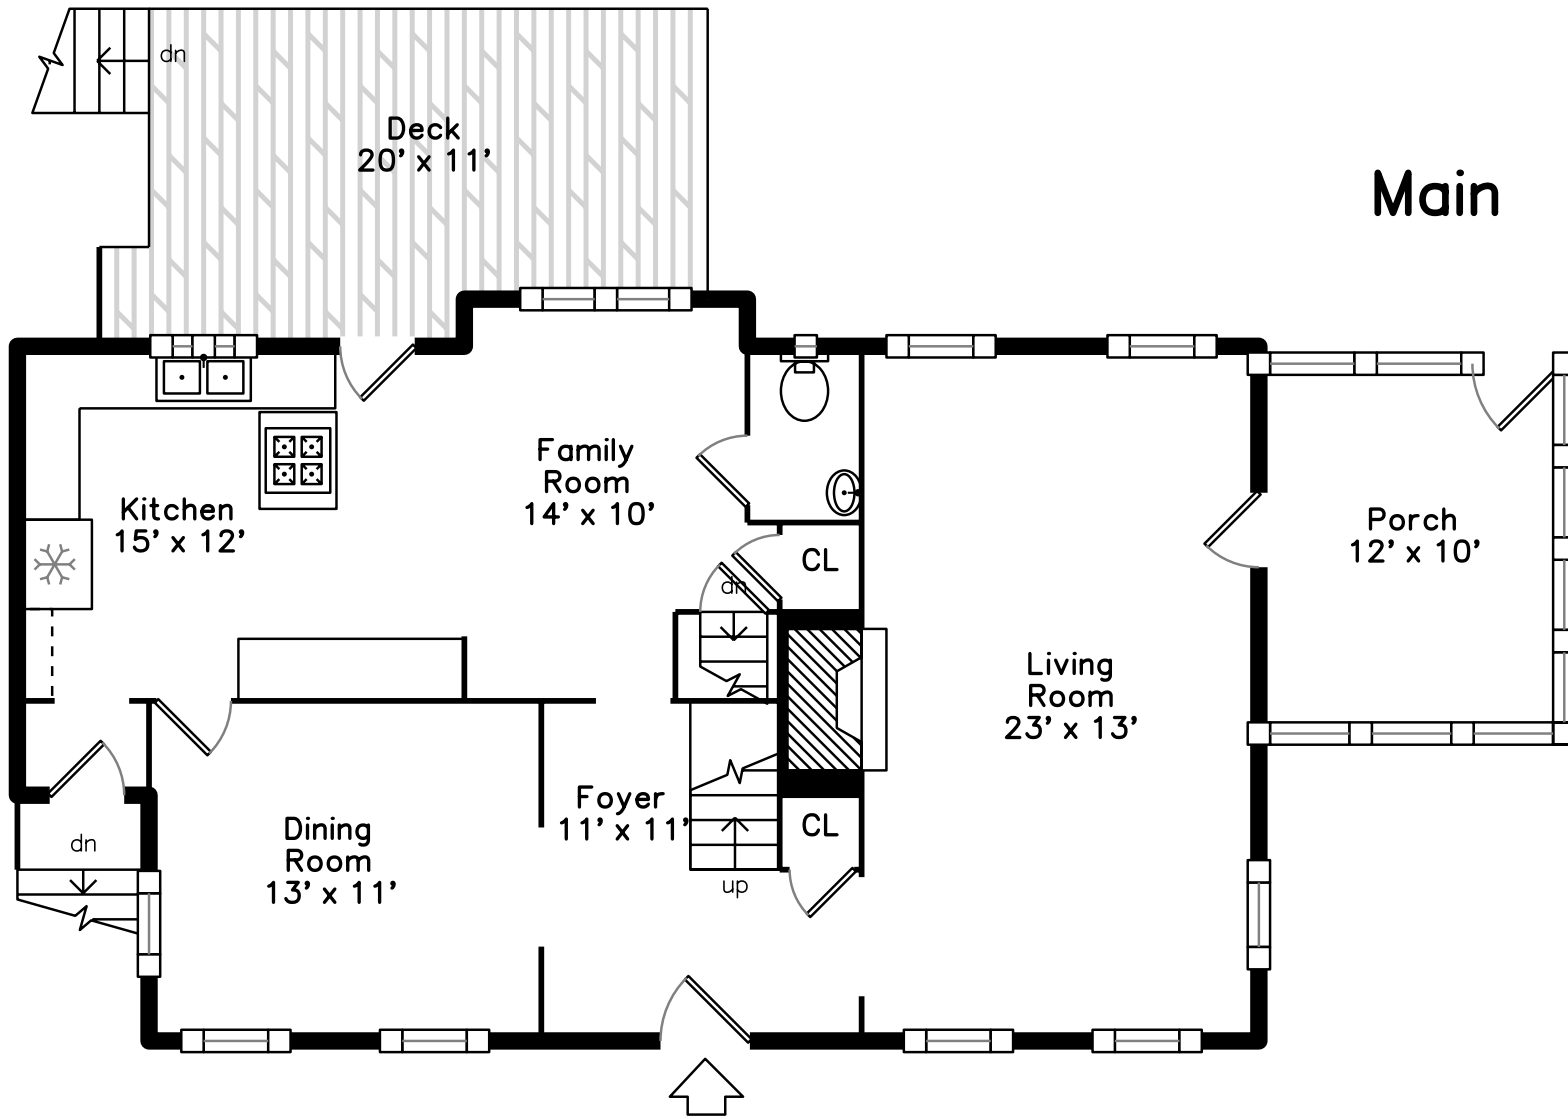

Upper

Basement

Main

92 Lawson Road
Winchester, MA 01890

PicturePlan by  vis-home

Measurements may not be 100% accurate.
Floor plans are provided for convenience only.
Room sizes are not used to calculate area.

Upper

Main

Basement

Outside

Outside

Outside

Outside

Outside

Foyer

Living Room

Living Room

Living Room

Dining Room

Dining Room

Kitchen

Kitchen

Kitchen

Kitchen

Family Room

Family Room

Family Room

Bathroom

Porch

Porch