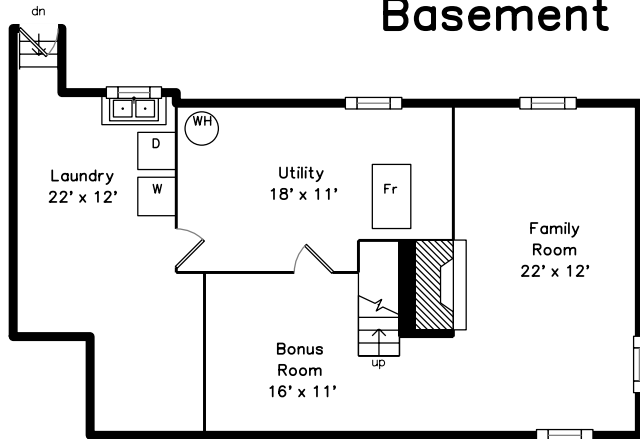

Upper

Basement

Main

92 Lawson Road
Winchester, MA 01890

PicturePlan by  vis-home

Measurements may not be 100% accurate.
Floor plans are provided for convenience only.
Room sizes are not used to calculate area.

Upper

Main

Basement

Outside

Outside

Outside

Outside

Outside

Foyer

Living Room

Living Room

Living Room

Dining Room

Dining Room

Kitchen

Kitchen