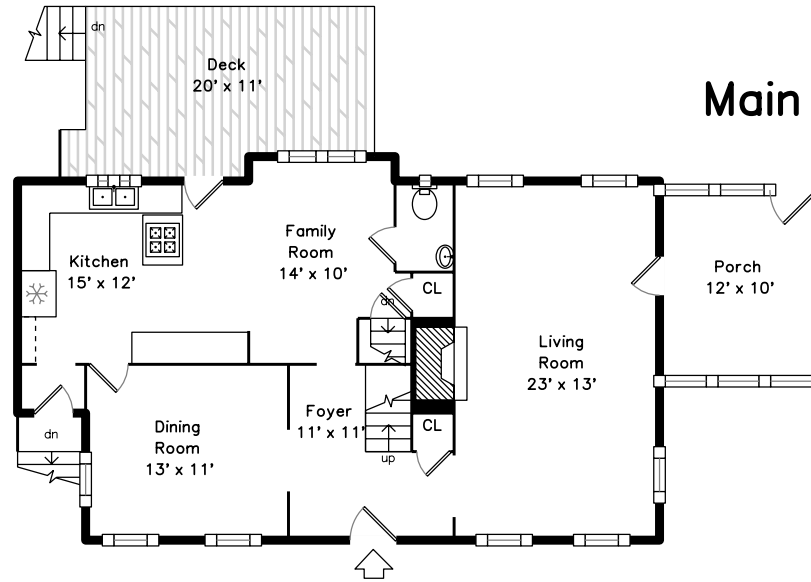

Upper

Basement

Main

92 Lawson Road
Winchester, MA 01890

PicturePlan by  vis-home

Measurements may not be 100% accurate.
Floor plans are provided for convenience only.
Room sizes are not used to calculate area.

Upper

Main

Basement

Outside

Outside

Outside

Outside

Outside

Foyer

Living Room

Living Room

Living Room

Dining Room

Dining Room

Kitchen

Kitchen

Kitchen

Kitchen

Family Room

Family Room

Family Room

Bathroom

Porch

Porch