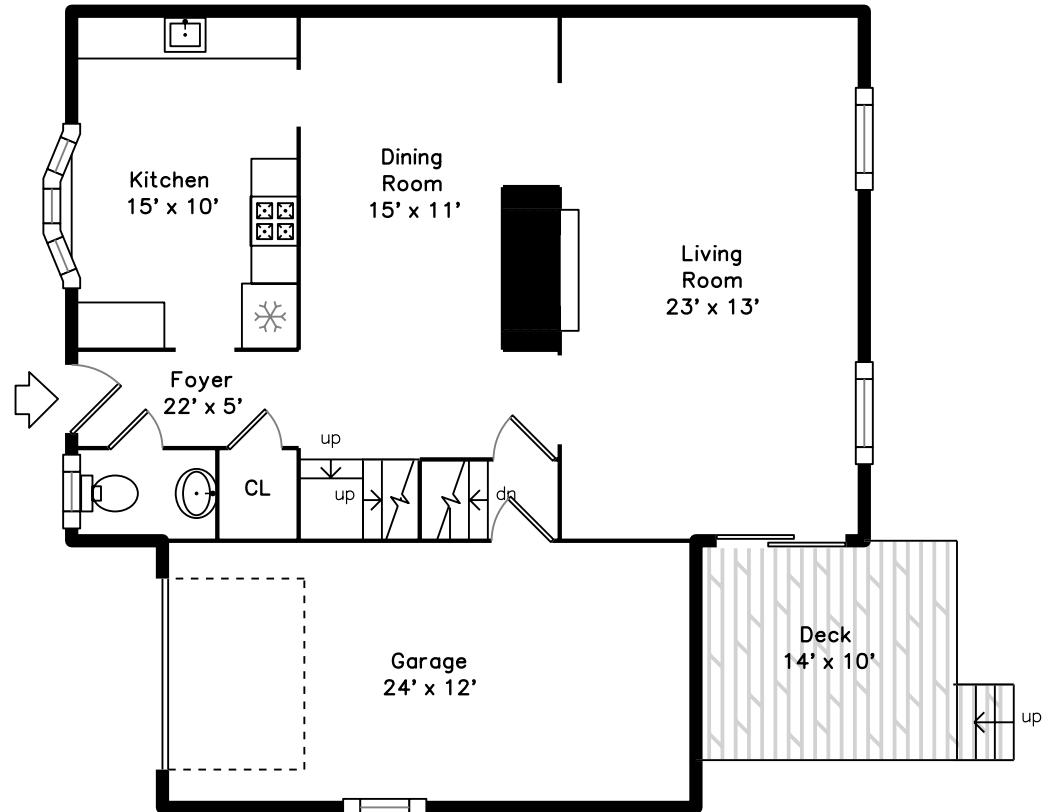

Upper

Main

23 Fairway Circle
Natick, MA 01760

PicturePlan by  vis-home

Measurements may not be 100% accurate.

Floor plans are provided for convenience only.

Room sizes are not used to calculate area.

Upper

Main

Outside

Outside

Outside

Outside

Living Room

Living Room

Kitchen

Kitchen

Kitchen

Dining Room

Dining Room

Deck

Powder

Bedroom

Bedroom

Bathroom

Master Bedroom

Master Bathroom