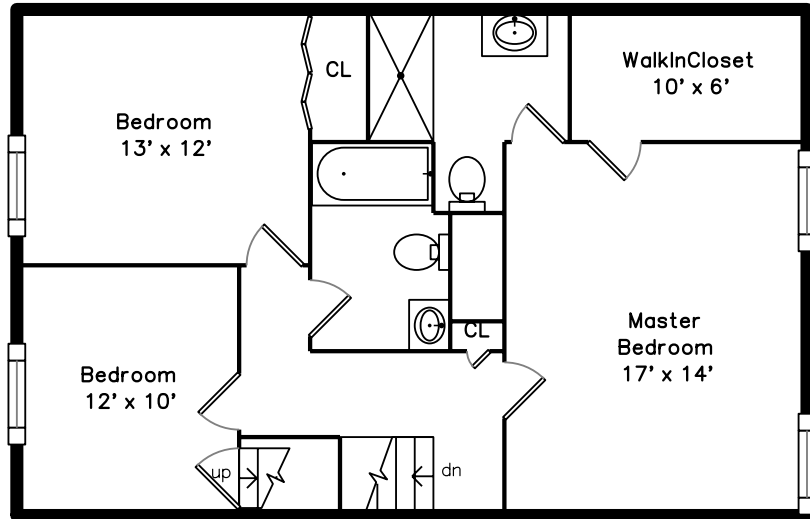

Upper

Main

23 Fairway Circle
Natick, MA 01760

PicturePlan by  vis-home

Measurements may not be 100% accurate.

Floor plans are provided for convenience only.

Room sizes are not used to calculate area.

Upper

Main

Outside

Outside

Outside

Outside

Living Room

Living Room

Kitchen

Kitchen

Kitchen

Dining Room

Dining Room

Deck

Powder

Bedroom

Bedroom

Bathroom

Master Bedroom

Master Bathroom