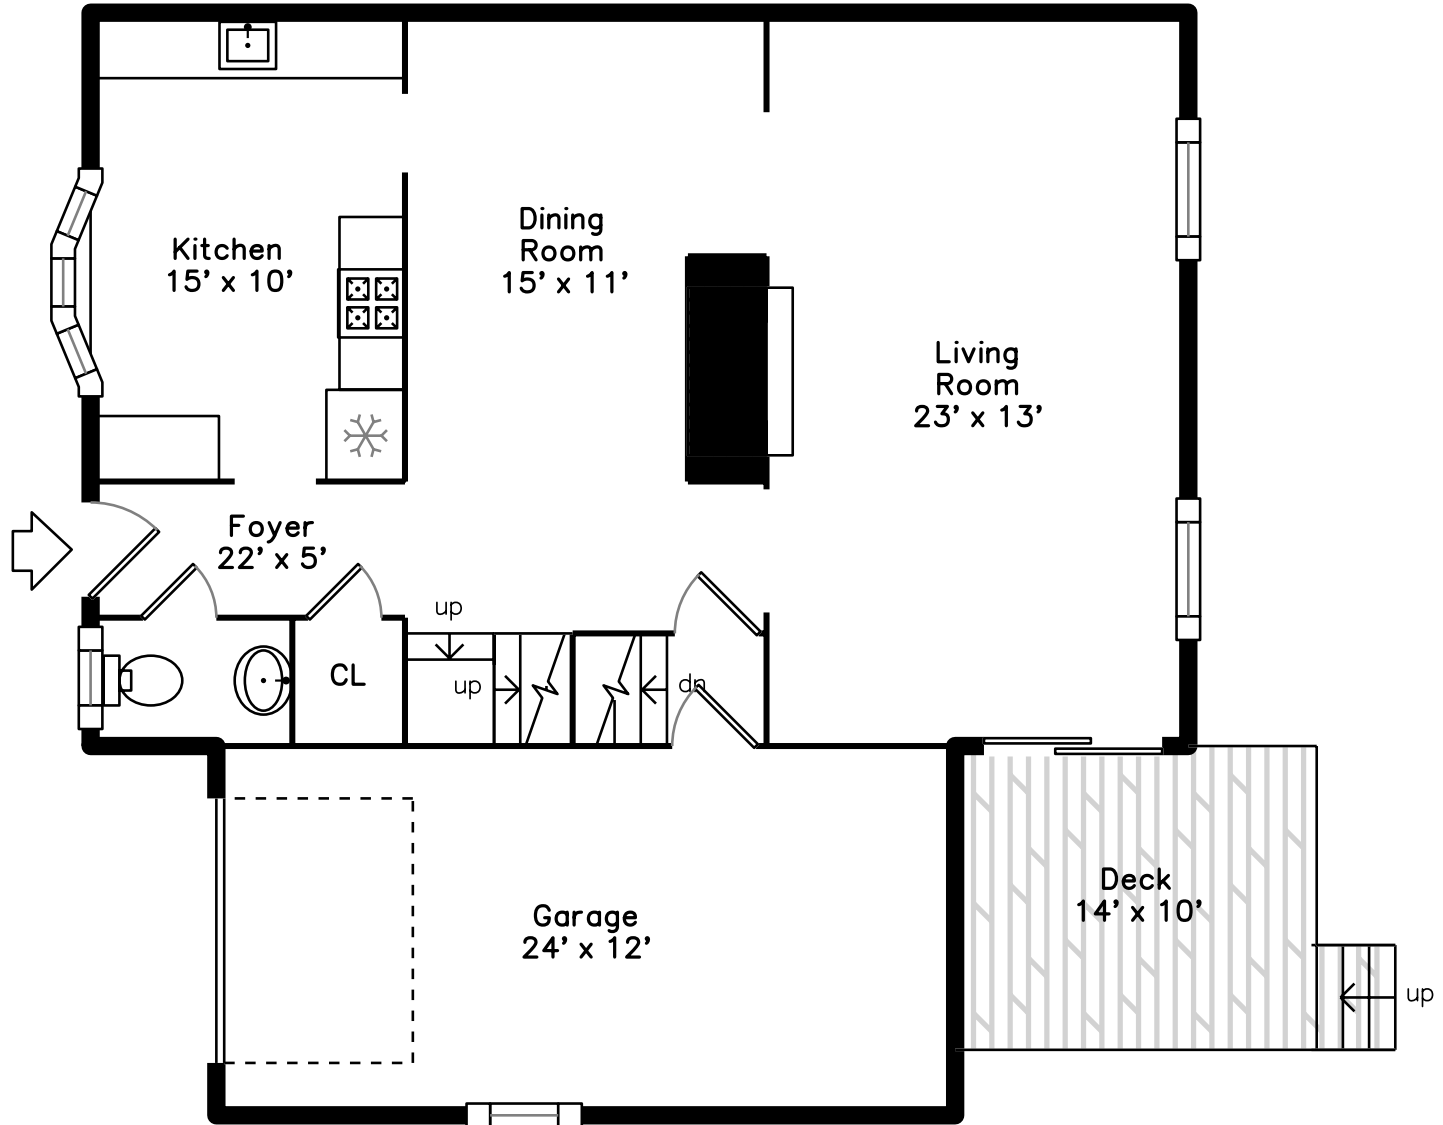

Upper

Main

23 Fairway Circle
Natick, MA 01760

PicturePlan by  vis-home

Measurements may not be 100% accurate.

Floor plans are provided for convenience only.

Room sizes are not used to calculate area.

Upper

Main

Outside

Outside

Outside

Outside

Living Room

Living Room

Kitchen

Kitchen

Kitchen

Dining Room

Dining Room

Deck

Powder

Bedroom

Bedroom

Bathroom

Master Bedroom

Master Bathroom