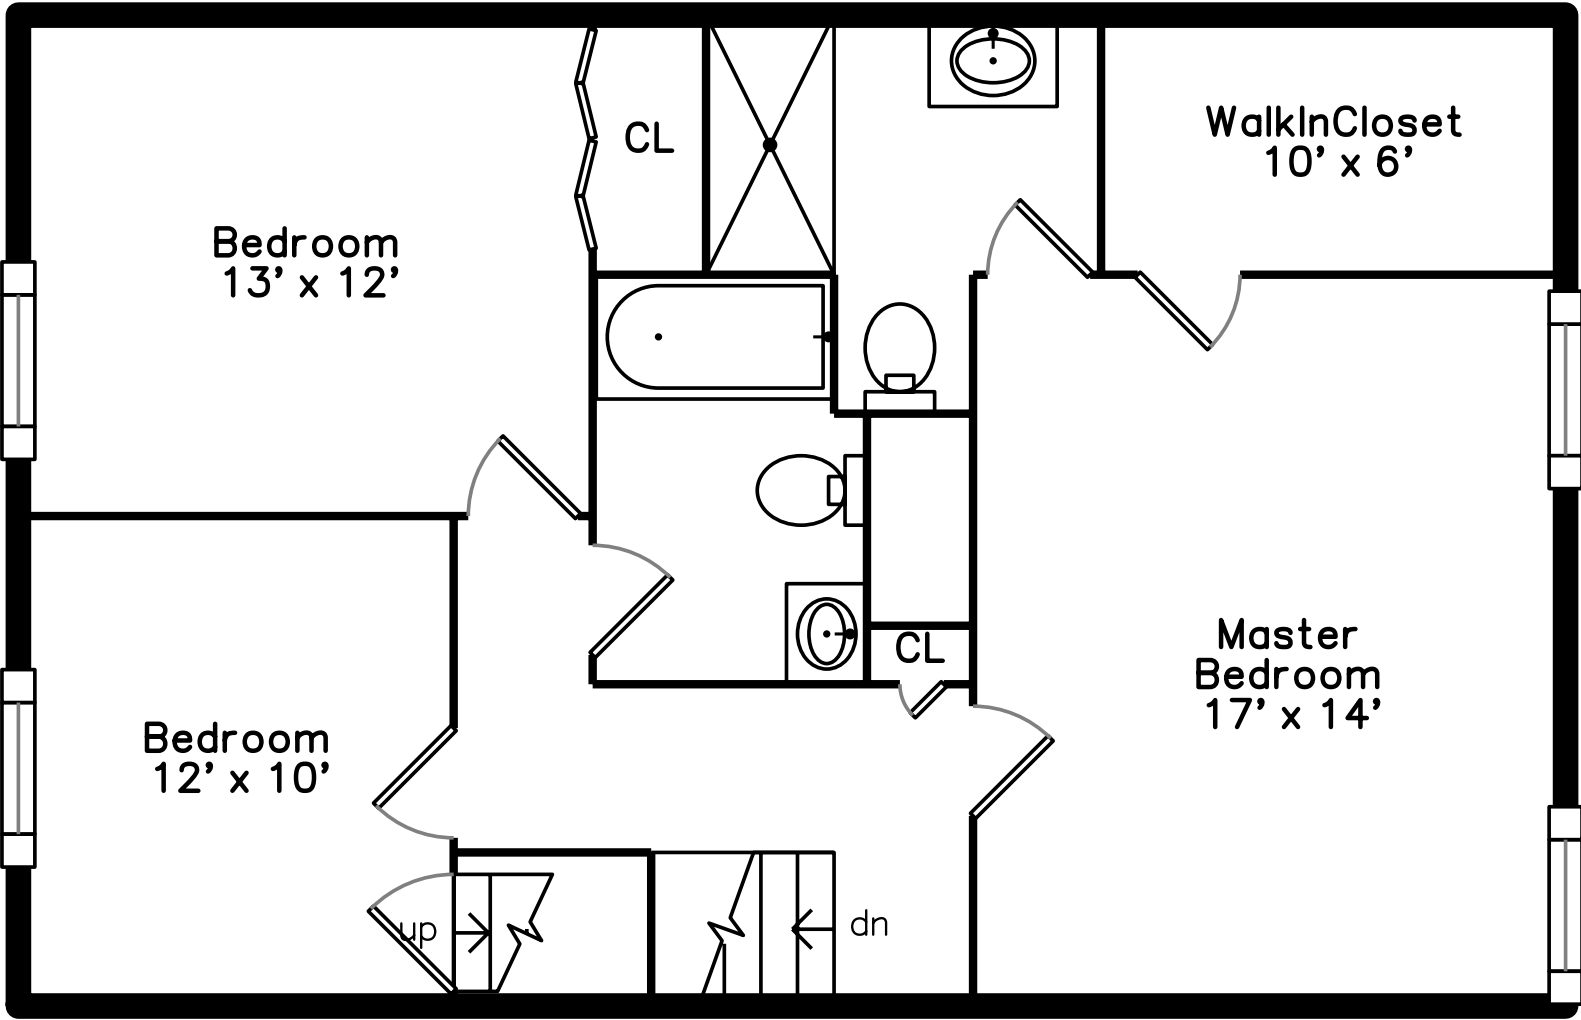

Upper

Main

23 Fairway Circle
Natick, MA 01760

PicturePlan by  vis-home

Measurements may not be 100% accurate.

Floor plans are provided for convenience only.

Room sizes are not used to calculate area.

Upper

Main

Outside

Outside

Outside

Outside

Living Room

Living Room

Kitchen

Kitchen

Kitchen

Dining Room

Dining Room

Deck

Powder

Bedroom

Bedroom

Bathroom

Master Bedroom

Master Bathroom