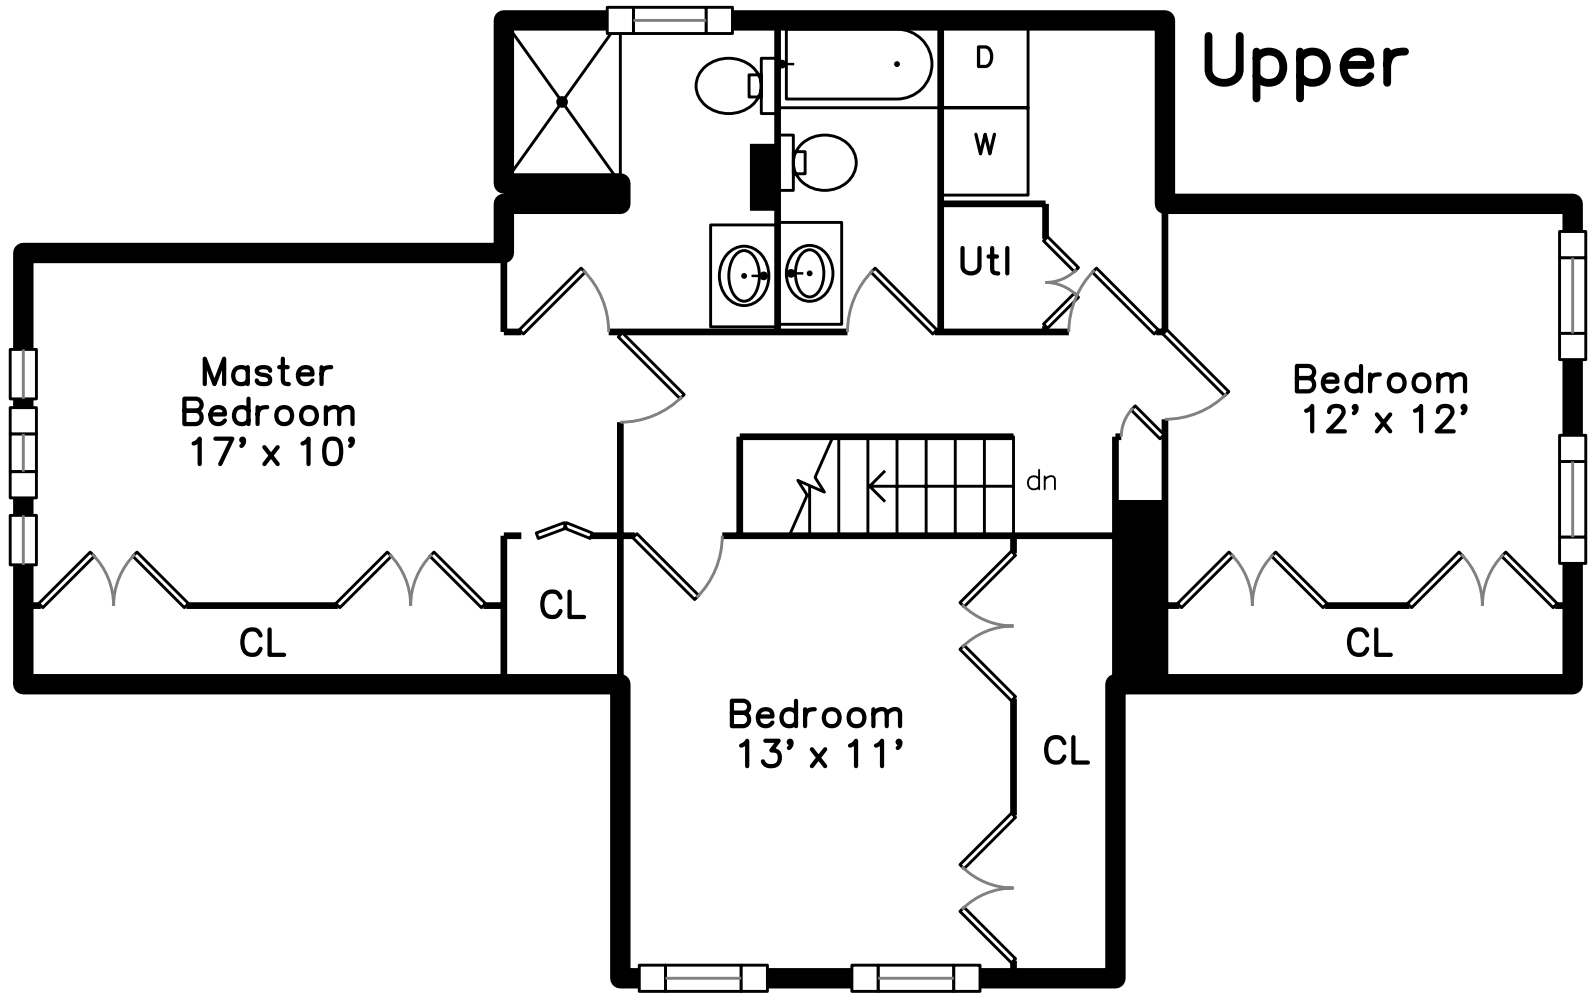

12 Bay State Avenue, Unit 2  
Somerville, MA 02144

PicturePlan by  vis-home

Measurements may not be 100% accurate.  
Floor plans are provided for convenience only.  
Room sizes are not used to calculate area.

Upper

Master  
Bedroom  
17' x 10'

Bedroom  
12' x 12'

Bedroom  
13' x 11'

CL

CL

CL

CL

Living Room

Kitchen

Kitchen

Office

Office

05Bath

Deck

Deck

Master Bedroom

Master Bedroom

Master Bathroom

Bathroom