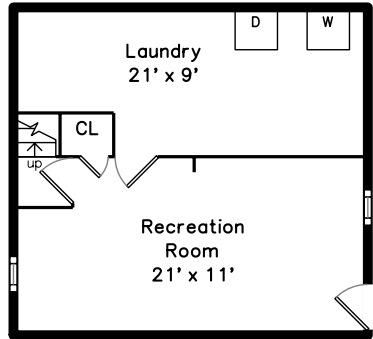

Basement

Upper

216 Oakland Avenue
Arlington, MA 02476

PicturePlan by  vis-home
Measurements may not be 100% accurate.
Floor plans are provided for convenience only.
Room sizes are not used to calculate area.

Top

Main

Top

Upper

Main

Basement

Outside

Outside

Family Room

Family Room

Kitchen

Kitchen

Bedroom

Bedroom

Bathroom

Bedroom

Bedroom

Sitting

Bathroom

Office

Recreation Room