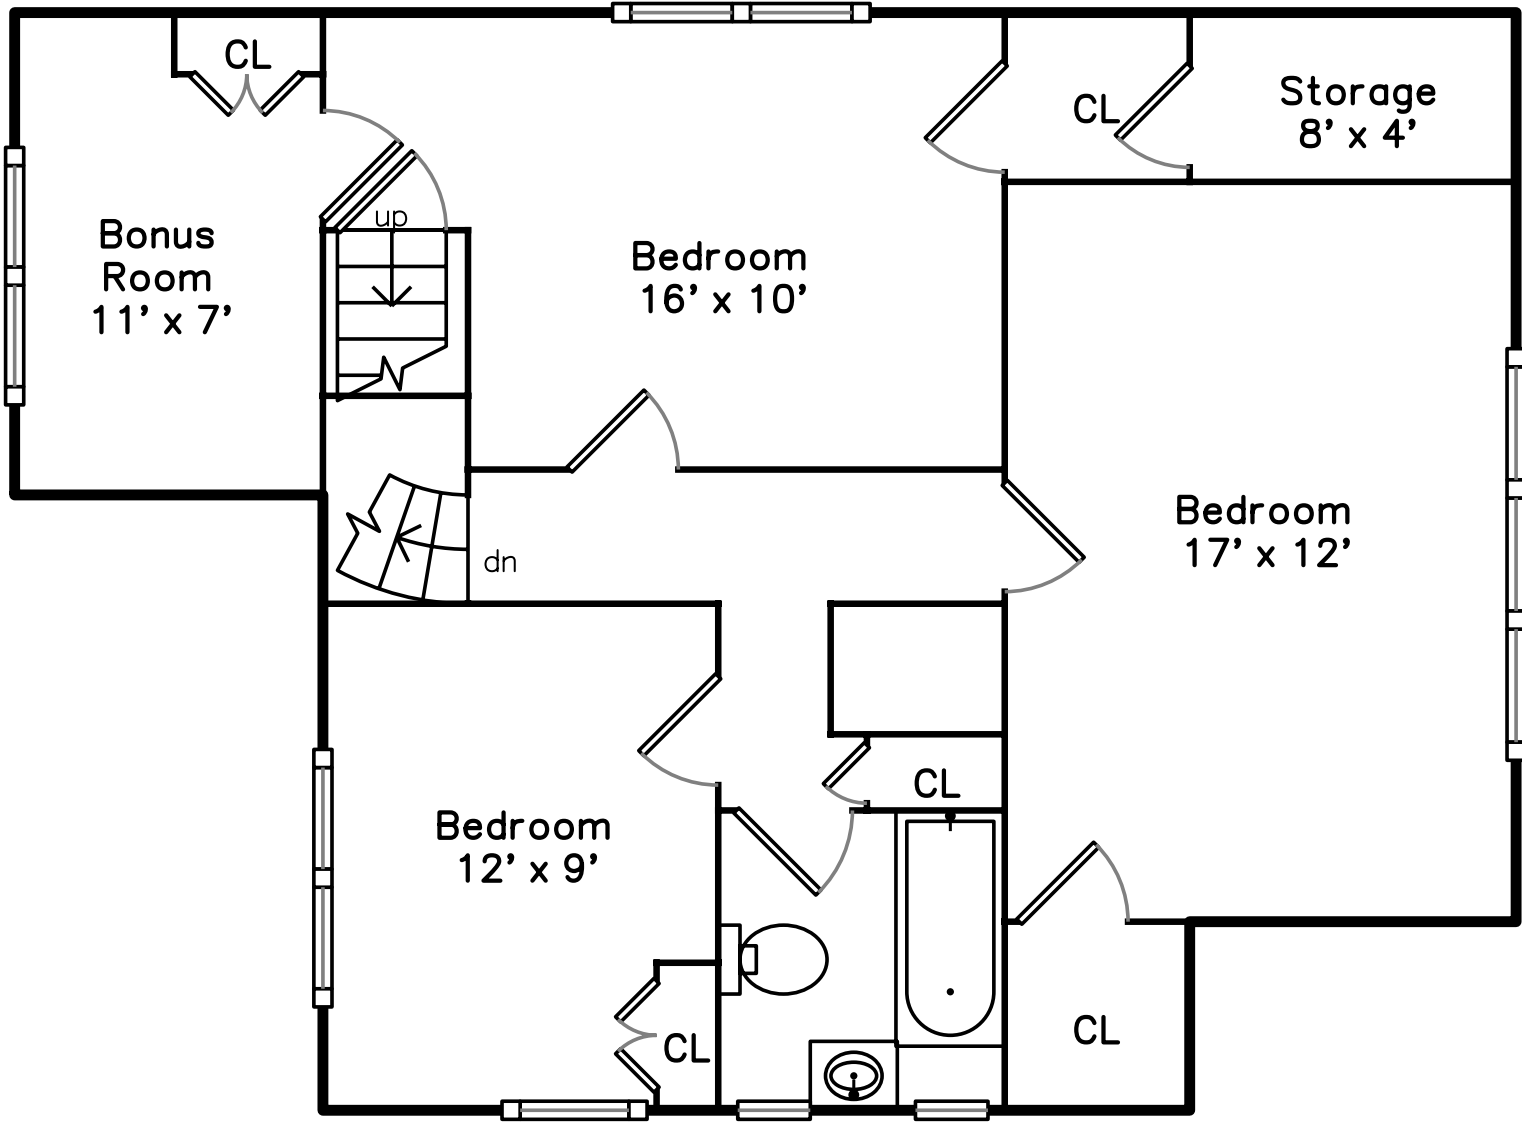

# Upper

# Main

**52 Chandler Street  
Medford, MA 02155**

PicturePlan(tm) by Vis-Home(C) 2016  
Measurements may not be 100% accurate.  
Floor plans are provided for convenience only.  
Room sizes are not used to calculate area.

# Main

3D View – TopDown

3D View – TopDown