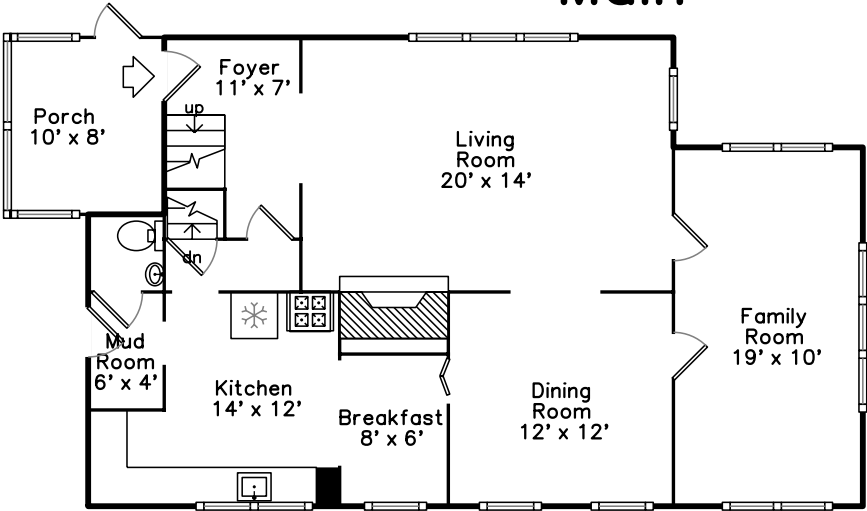

# Upper

# Main

**52 Chandler Street  
Medford, MA 02155**

PicturePlan(tm) by Vis-Home(C) 2016  
Measurements may not be 100% accurate.  
Floor plans are provided for convenience only.  
Room sizes are not used to calculate area.

# Main

3D View – TopDown

3D View – TopDown