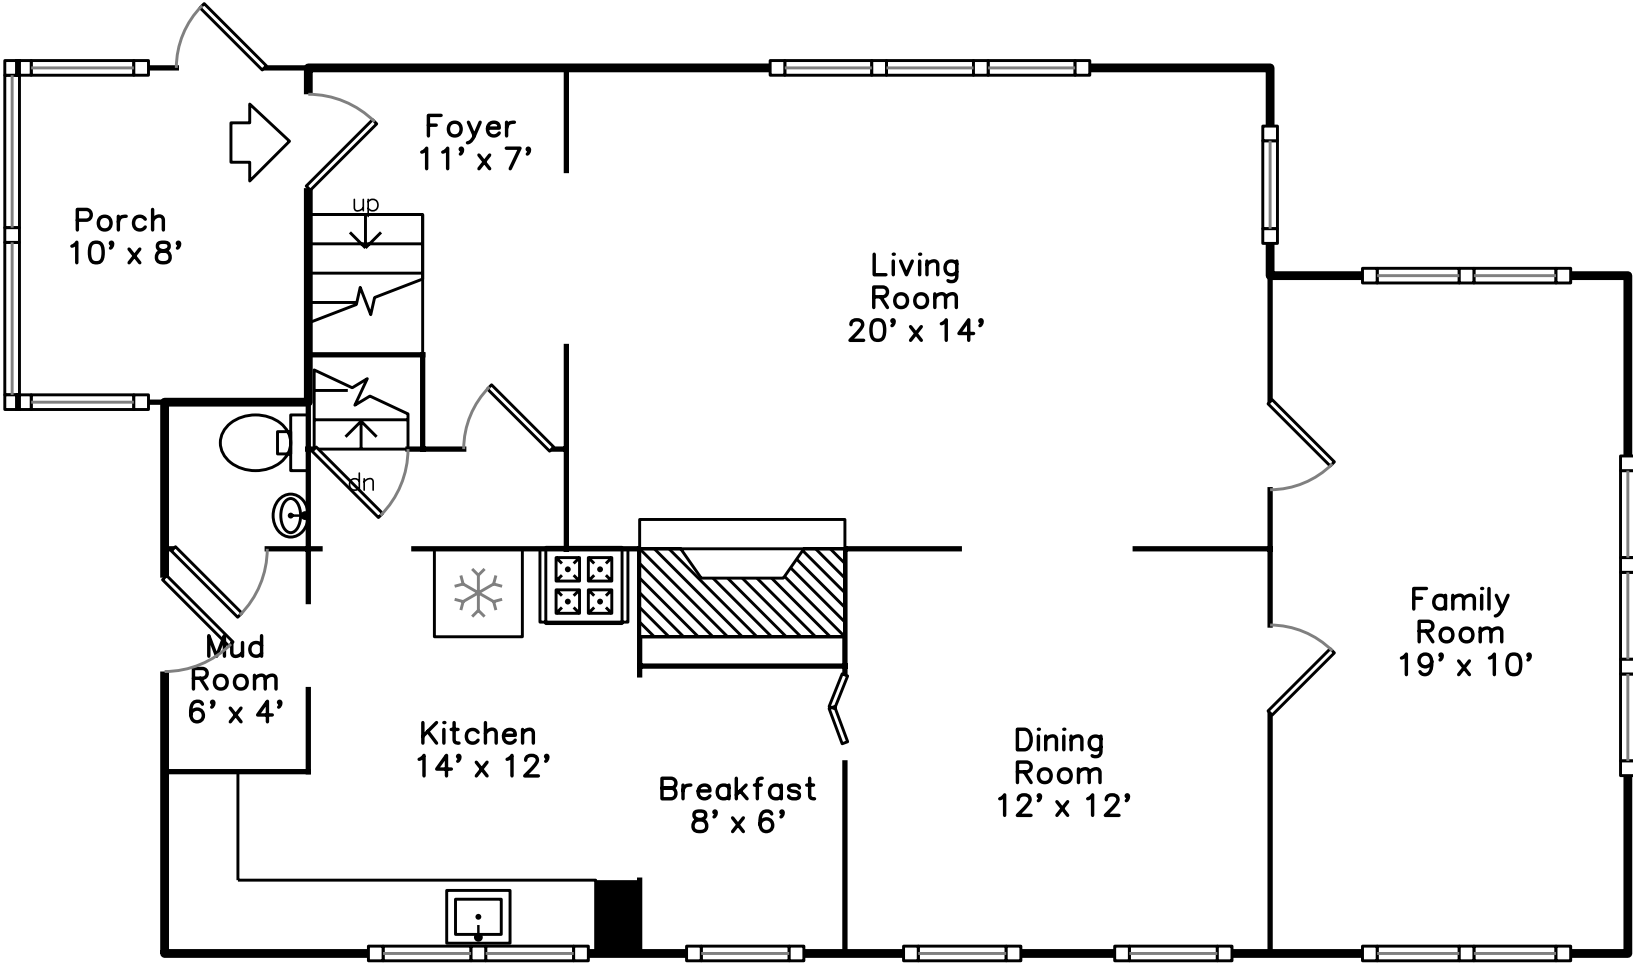

# Main

**52 Chandler Street  
Medford, MA 02155**

PicturePlan(tm) by Vis-Home(C) 2016  
Measurements may not be 100% accurate.  
Floor plans are provided for convenience only.  
Room sizes are not used to calculate area.

# Upper

# Main

3D View – TopDown

3D View – TopDown