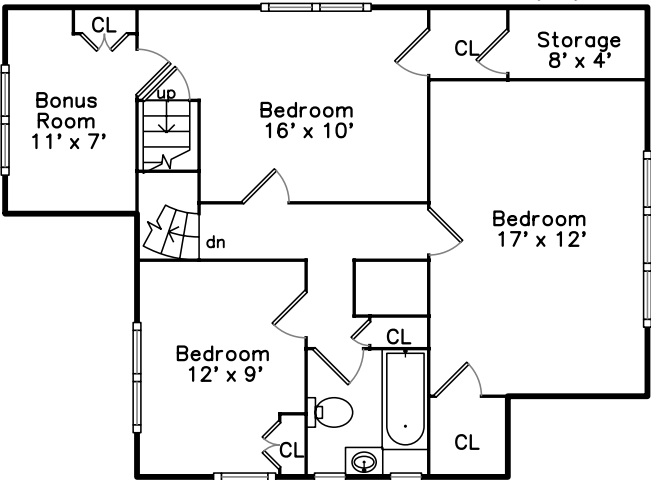

# Upper

# Main

**52 Chandler Street  
Medford, MA 02155**

PicturePlan(tm) by Vis-Home(C) 2016  
Measurements may not be 100% accurate.  
Floor plans are provided for convenience only.  
Room sizes are not used to calculate area.

# Main

3D View – TopDown

3D View – TopDown