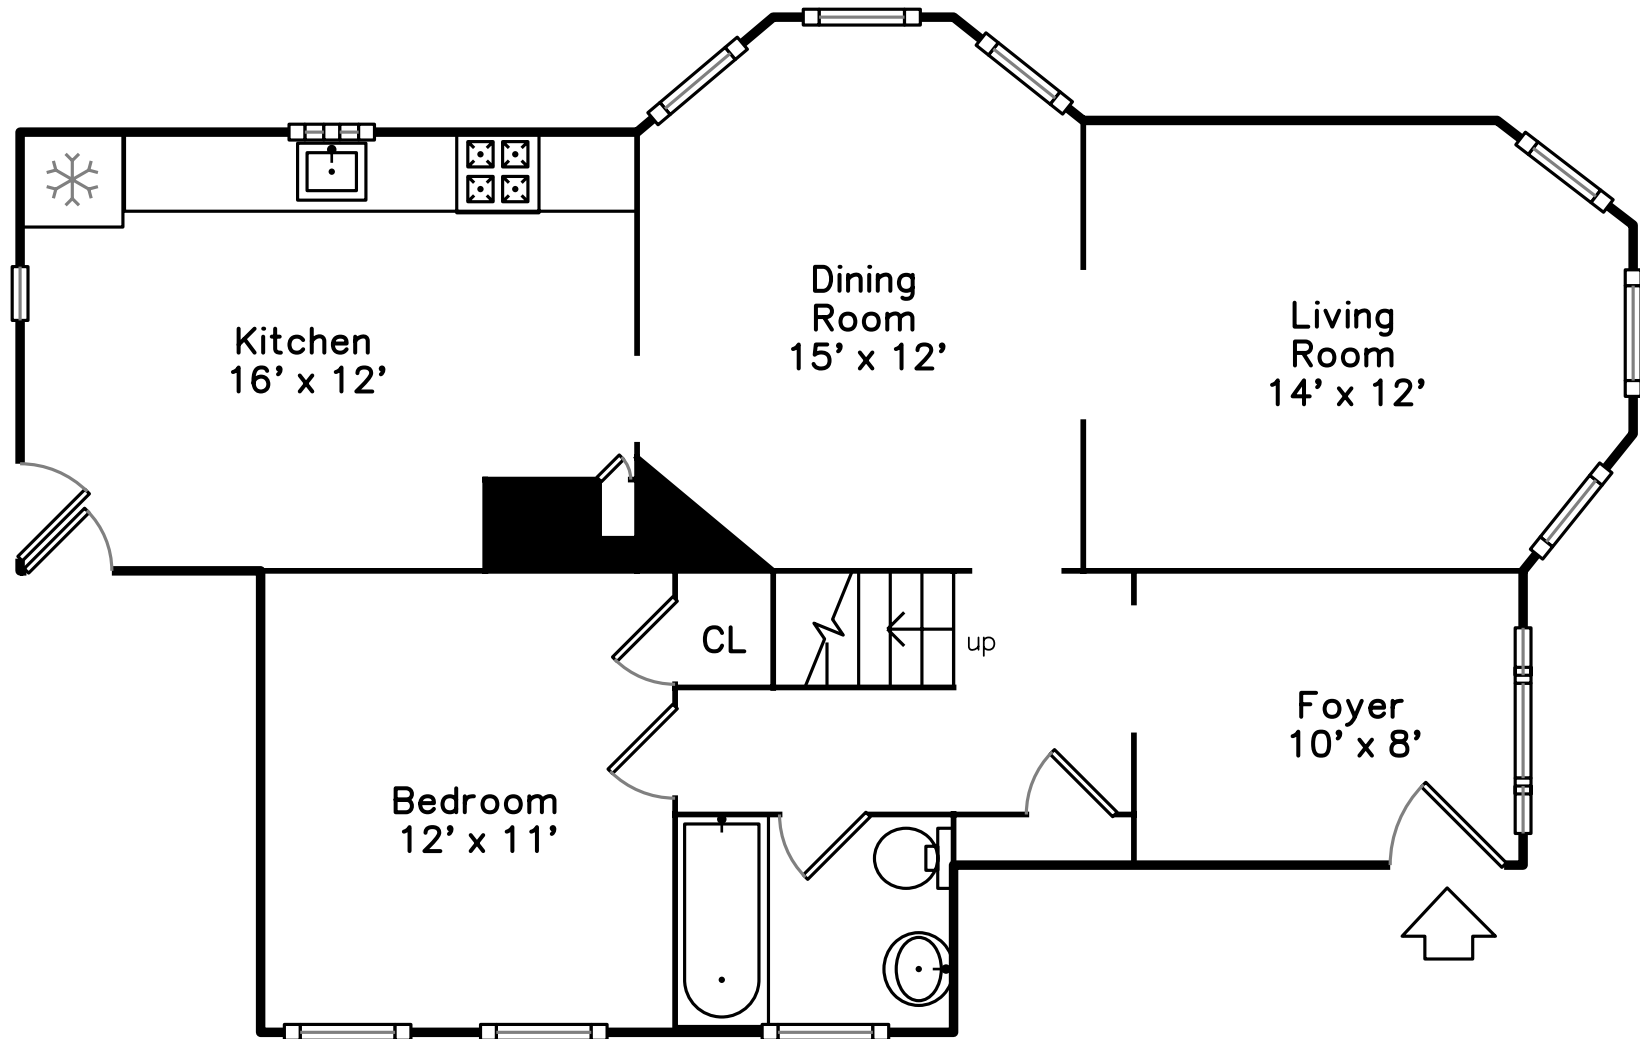

Unit 1 Upper

Unit 2

Unit 1 Main

Unit 3

19 Simpson Ave
Somerville, MA 02144

PicturePlan(tm) by Vis-Home(C) 2016
Measurements may not be 100% accurate.
Floor plans are provided for convenience only.
Room sizes are not used to calculate area.

Unit 1 Upper

Unit 1 Main

Unit 2

Unit 3

3D View – TopDown

3D View – TopDown

3D View – TopDown

3D View – TopDown