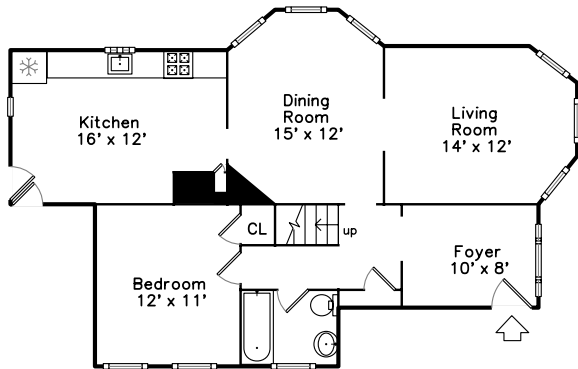

Unit 1 Upper

Unit 2

Unit 1 Main

Unit 3

19 Simpson Ave
Somerville, MA 02144

PicturePlan(tm) by Vis-Home(C) 2016
Measurements may not be 100% accurate.
Floor plans are provided for convenience only.
Room sizes are not used to calculate area.

Unit 1 Upper

Unit 1 Main

Unit 2

Unit 3

3D View – TopDown

3D View – TopDown

3D View – TopDown

3D View – TopDown