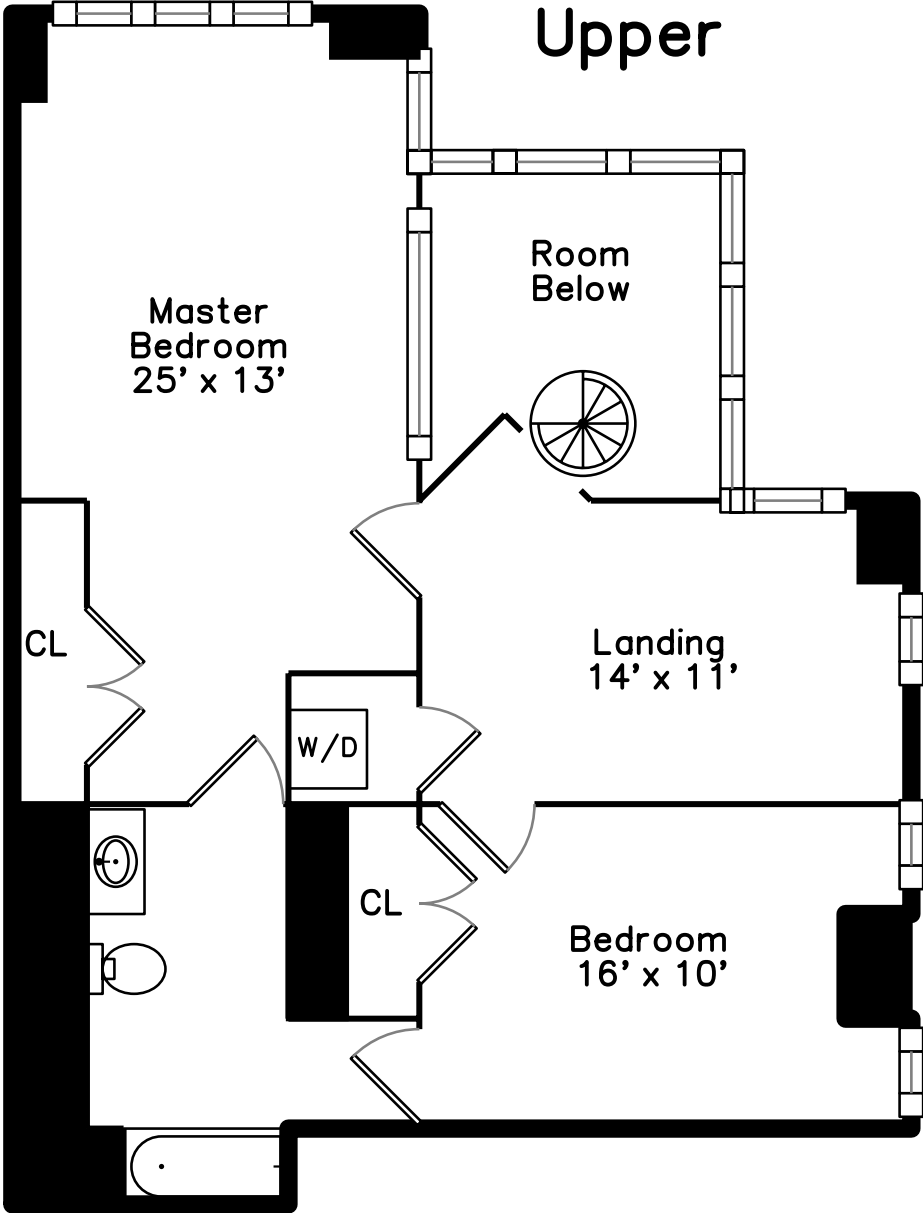

1 Nassau Street #PH2207
Boston, MA 02111

PicturePlan by  vis-home

Measurements may not be 100% accurate.
Floor plans are provided for convenience only.
Room sizes are not used to calculate area.

Upper

Living Room

Living Room

Living Room

Living Room

Kitchen

Kitchen

Bathroom

Terrace

Terrace

Terrace View

Terrace View

Stair

Stair

Master Bedroom

Master Bedroom

Master Bathroom

Stair

Landing