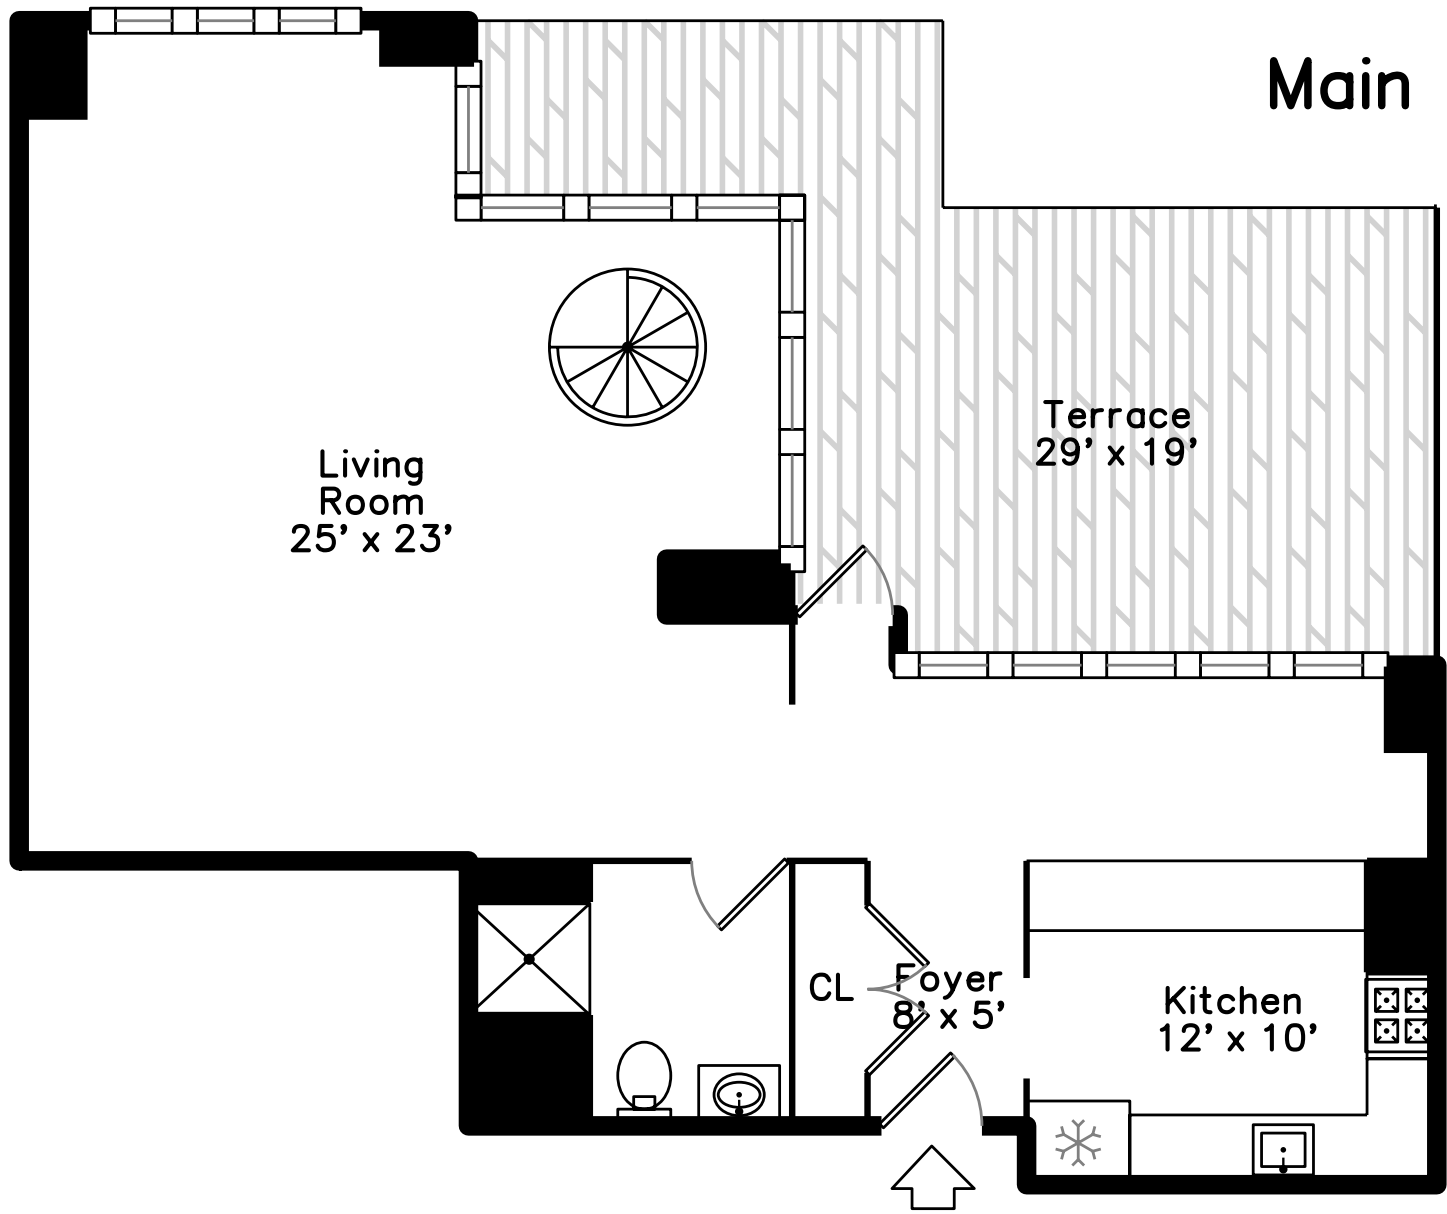

1 Nassau Street #PH2207
Boston, MA 02111

PicturePlan by  vis-home

Measurements may not be 100% accurate.
Floor plans are provided for convenience only.
Room sizes are not used to calculate area.

Upper

Living Room

Living Room

Living Room

Living Room

Kitchen

Kitchen

Bathroom

Terrace

Terrace

Terrace View

Terrace View

Stair

Stair

Master Bedroom

Master Bedroom

Master Bathroom

Stair

Landing