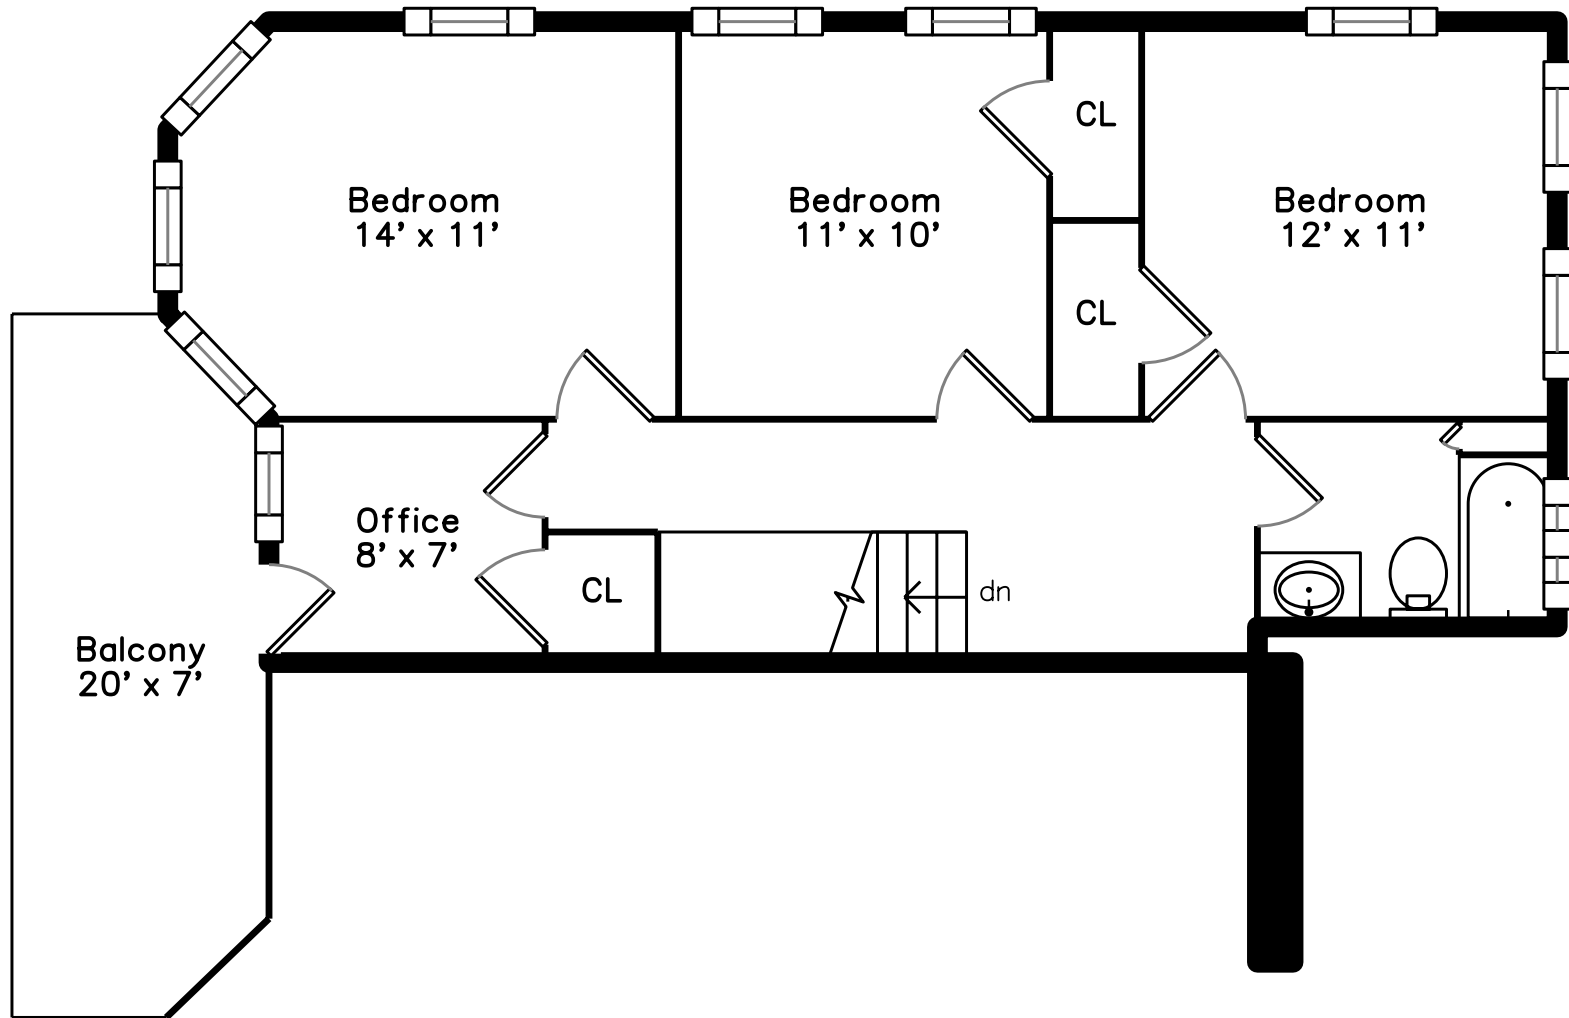

Upper

Lower

Main

Building:

33 Wicklow Ave
Medford, MA 02155

PicturePlan by  vis-home

Measurements may not be 100% accurate.
Floor plans are provided for convenience only.
Room sizes are not used to calculate area.

Upper

Main

Building:

Lower

Building

Building

Building

Building

Foyer

Living Room

Living Room

Kitchen

Kitchen

Kitchen

Dining Room

Dining Room

Deck

Bedroom

Bedroom

Bedroom

Office

Bathroom

Balcony

Recreation Room