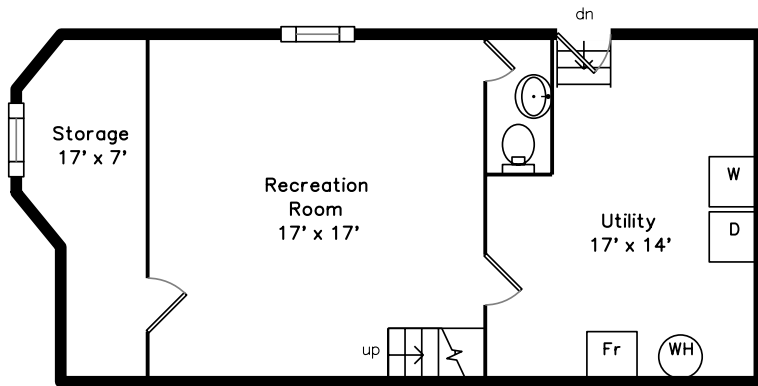

Upper

Lower

Main

Building:

33 Wicklow Ave
Medford, MA 02155

PicturePlan by  vis-home

Measurements may not be 100% accurate.
Floor plans are provided for convenience only.
Room sizes are not used to calculate area.

Upper

Main

Building:

Lower

Building

Building

Building

Building

Foyer

Living Room

Living Room

Kitchen

Kitchen

Kitchen

Dining Room

Dining Room

Deck

Bedroom

Bedroom

Bedroom

Office

Bathroom

Balcony

Recreation Room