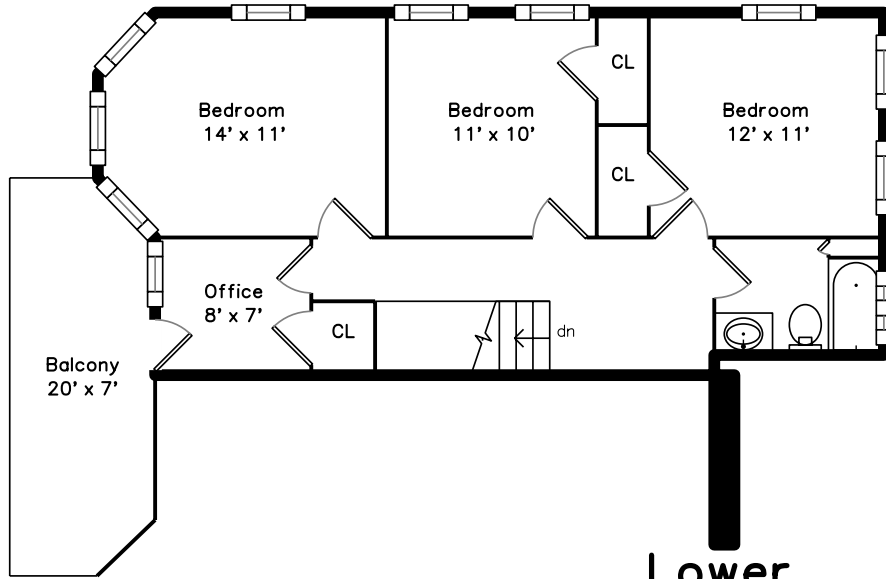

Upper

Lower

Main

Building:

33 Wicklow Ave
Medford, MA 02155

PicturePlan by  vis-home

Measurements may not be 100% accurate.
Floor plans are provided for convenience only.
Room sizes are not used to calculate area.

Upper

Main

Building:

Lower

Building

Building

Building

Building

Foyer

Living Room

Living Room

Kitchen

Kitchen

Kitchen

Dining Room

Dining Room

Deck

Bedroom

Bedroom

Bedroom

Office

Bathroom

Balcony

Recreation Room