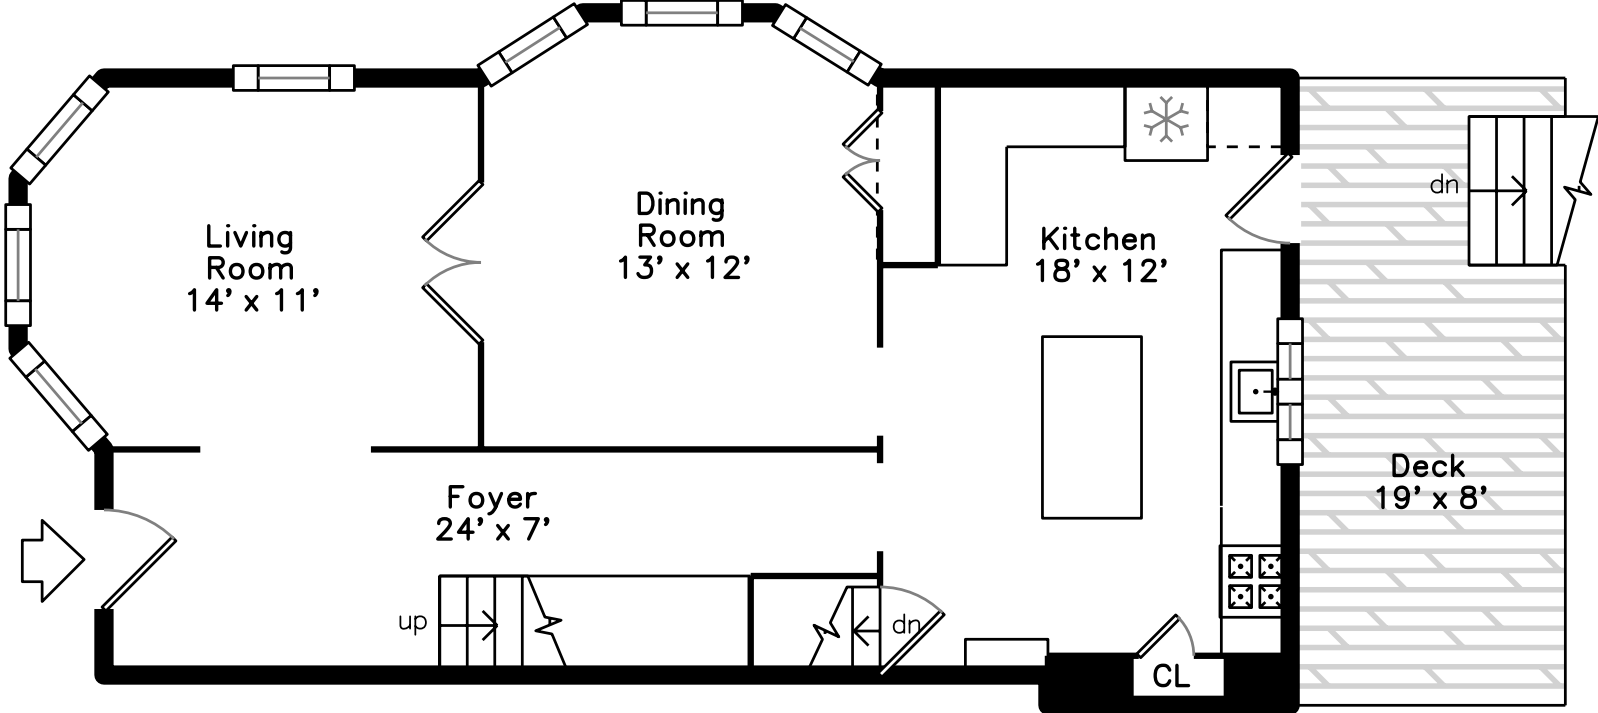

Upper

Lower

Main

Building:

33 Wicklow Ave
Medford, MA 02155

PicturePlan by  vis-home

Measurements may not be 100% accurate.
Floor plans are provided for convenience only.
Room sizes are not used to calculate area.

Upper

Main

Building:

Lower

Building

Building

Building

Building

Foyer

Living Room

Living Room

Kitchen

Kitchen

Kitchen

Dining Room

Dining Room

Deck

Bedroom

Bedroom

Bedroom

Office

Bathroom

Balcony

Recreation Room