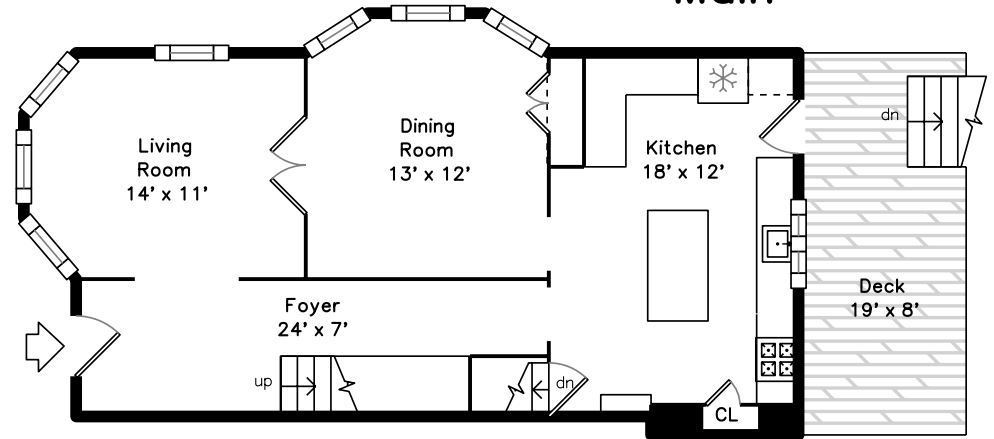

Upper

Lower

Main

Building:

33 Wicklow Ave
Medford, MA 02155

PicturePlan by  vis-home

Measurements may not be 100% accurate.
Floor plans are provided for convenience only.
Room sizes are not used to calculate area.

Upper

Main

Building:

Lower

Building

Building

Building

Building

Foyer

Living Room

Living Room

Kitchen

Kitchen

Kitchen

Dining Room

Dining Room

Deck

Bedroom

Bedroom

Bedroom

Office

Bathroom

Balcony

Recreation Room