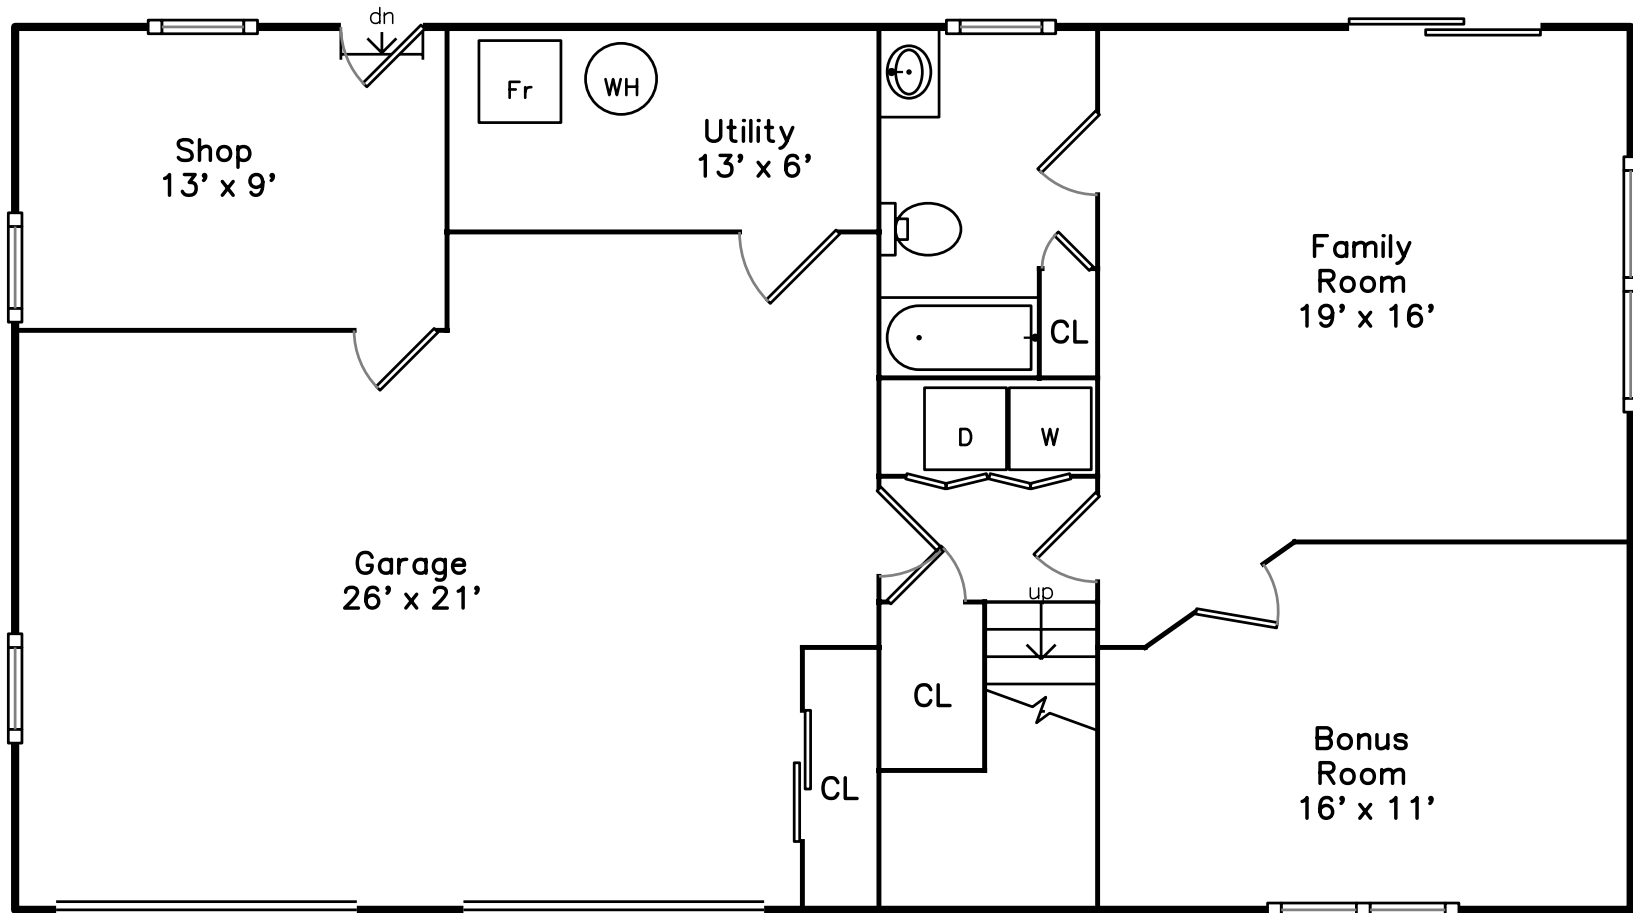

Main

Lower

**3 David Circle
Stoneham, MA 02180**

PicturePlan(tm) by Vis-Home(C) 2016
Measurements may not be 100% accurate.
Floor plans are provided for convenience only.
Room sizes are not used to calculate area.

Main

Lower

Outside

Outside

Outside

Outside

Outside

Living Room

Living Room

Living Room

Dining Room

Dining Room

Kitchen

Kitchen

Kitchen

Kitchen

Deck

Deck

Family Room

Family Room

Bonus Room

Bonus Room

Shop

Garage