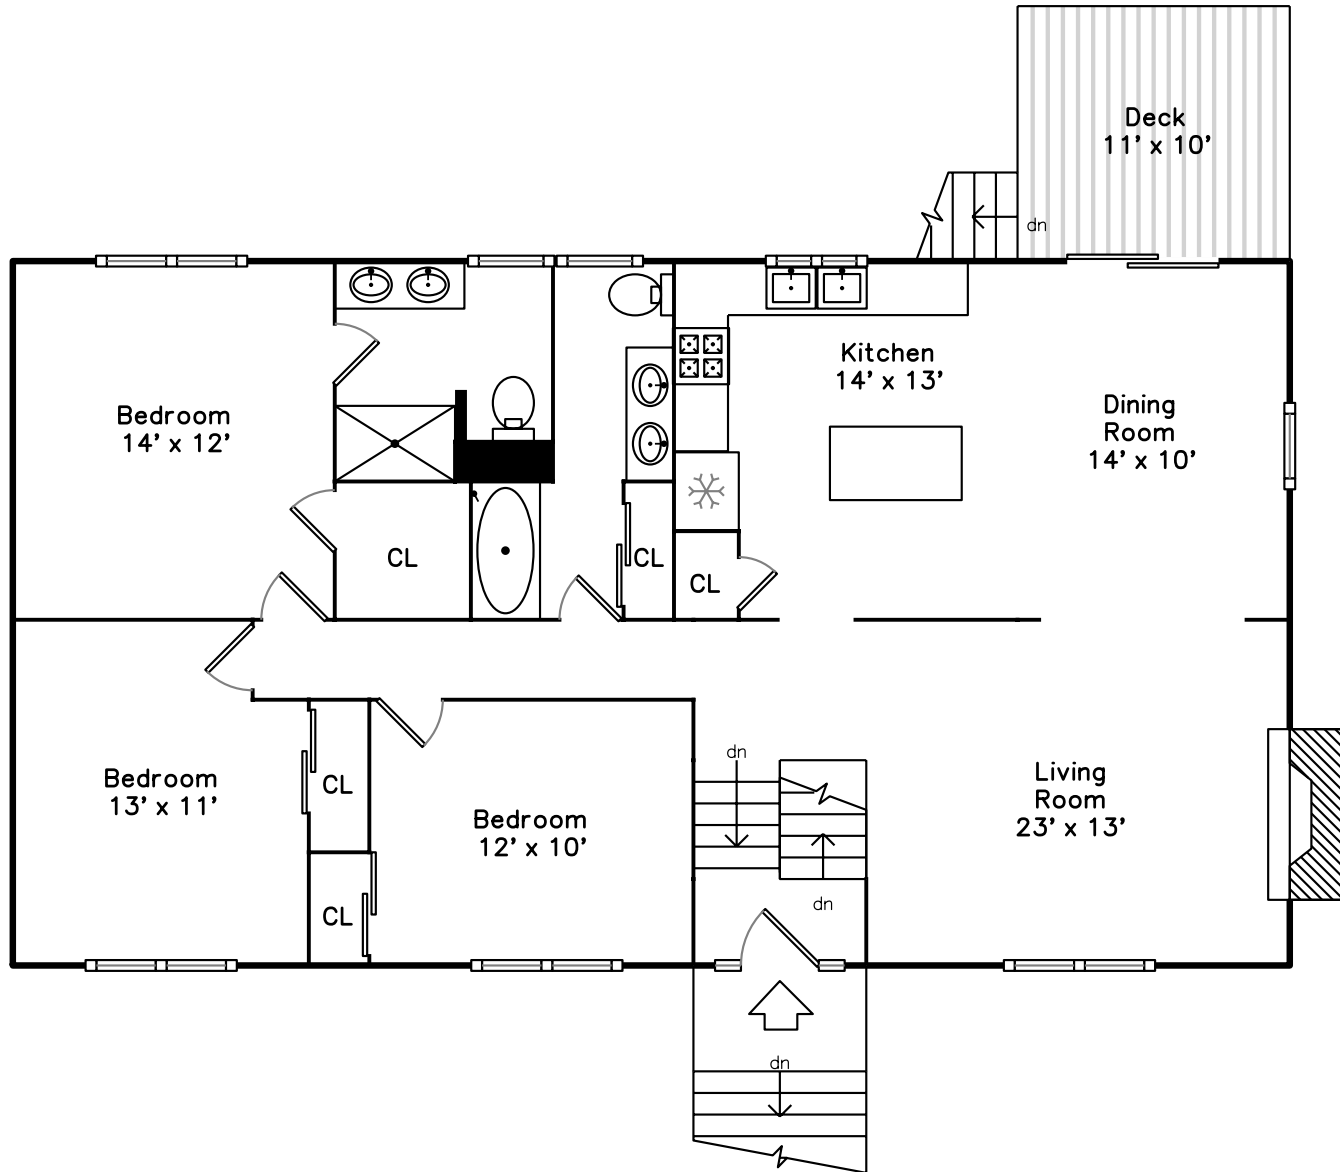

Main

Lower

**3 David Circle
Stoneham, MA 02180**

PicturePlan(tm) by Vis-Home(C) 2016
Measurements may not be 100% accurate.
Floor plans are provided for convenience only.
Room sizes are not used to calculate area.

Main

Lower

Outside

Outside

Outside

Outside

Outside

Living Room

Living Room

Living Room

Dining Room

Dining Room

Kitchen

Kitchen

Kitchen

Kitchen

Bedroom

Bedroom

Master Bathroom

Bedroom

Bedroom

Bedroom

Bedroom

Bathroom