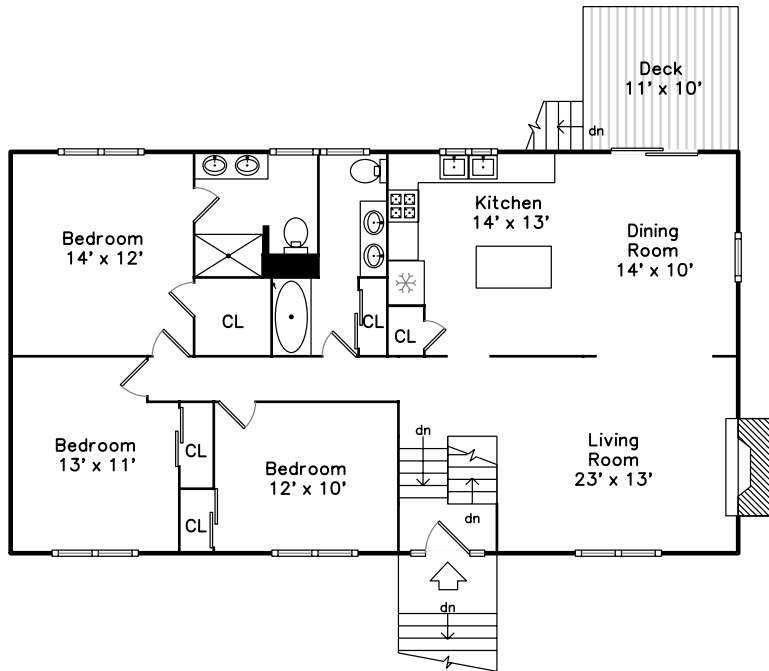

Main

Lower

**3 David Circle
Stoneham, MA 02180**

PicturePlan(tm) by Vis-Home(C) 2016
Measurements may not be 100% accurate.
Floor plans are provided for convenience only.
Room sizes are not used to calculate area.

Main

Lower

Outside

Outside

Outside

Outside

Outside

Living Room

Living Room

Living Room

Dining Room

Dining Room

Kitchen

Kitchen

Kitchen

Kitchen

Bedroom

Bedroom

Master Bathroom

Bedroom

Bedroom

Bedroom

Bedroom

Bathroom