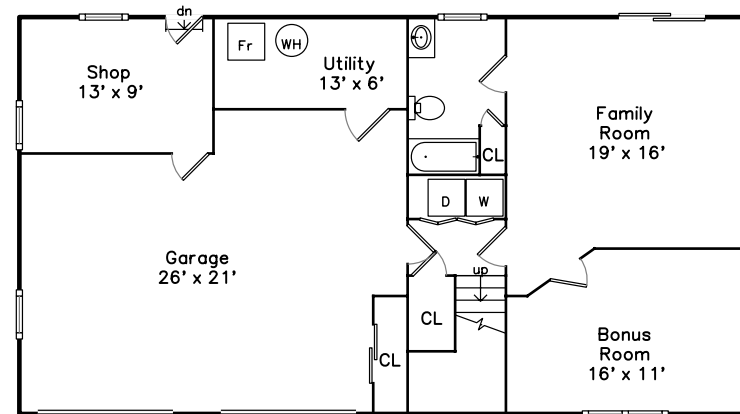

Main

Lower

**3 David Circle
Stoneham, MA 02180**

PicturePlan(tm) by Vis-Home(C) 2016
Measurements may not be 100% accurate.
Floor plans are provided for convenience only.
Room sizes are not used to calculate area.

Main

Lower

Outside

Outside

Outside

Outside

Outside

Living Room

Living Room

Living Room

Dining Room

Dining Room

Kitchen

Kitchen

Kitchen

Kitchen

Deck

Deck

Family Room

Family Room

Bonus Room

Bonus Room

Shop

Garage