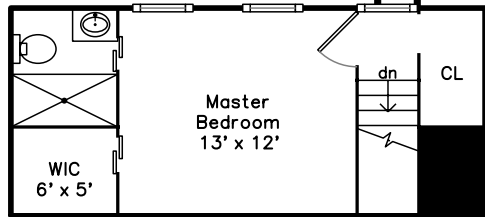

Upper

44 Michigan Avenue #44
Somerville, MA 02145

PicturePlan(tm) by Vis-Home(C) 2016
Measurements may not be 100% accurate.
Floor plans are provided for convenience only.
Room sizes are not used to calculate area.

Main

Lower

Upper

Main

Lower

Outside

Outside

Outside