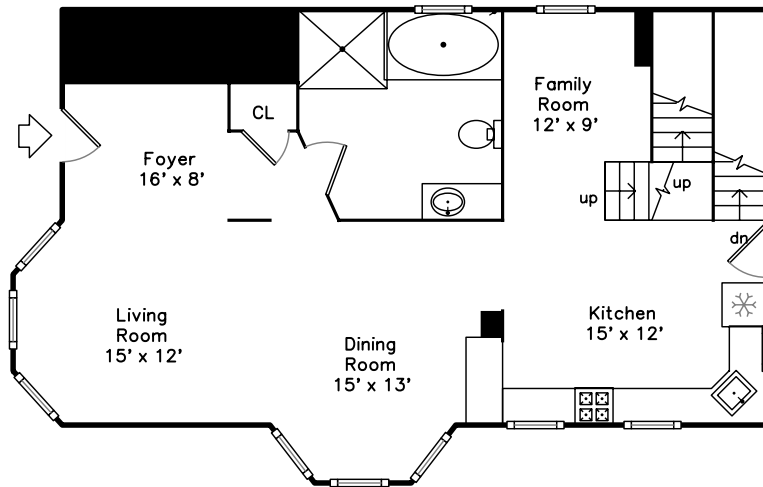

Upper

44 Michigan Avenue #44
Somerville, MA 02145

PicturePlan(tm) by Vis-Home(C) 2016
Measurements may not be 100% accurate.
Floor plans are provided for convenience only.
Room sizes are not used to calculate area.

Main

Lower

Upper

Main

Lower

Outside

Outside

Outside

Living Room

Living Room

Living Room

Kitchen

Kitchen

Kitchen

Dining Room

Dining Room

Master Bathroom

Bedroom

Bedroom

Family Room

Family Room

Family Room