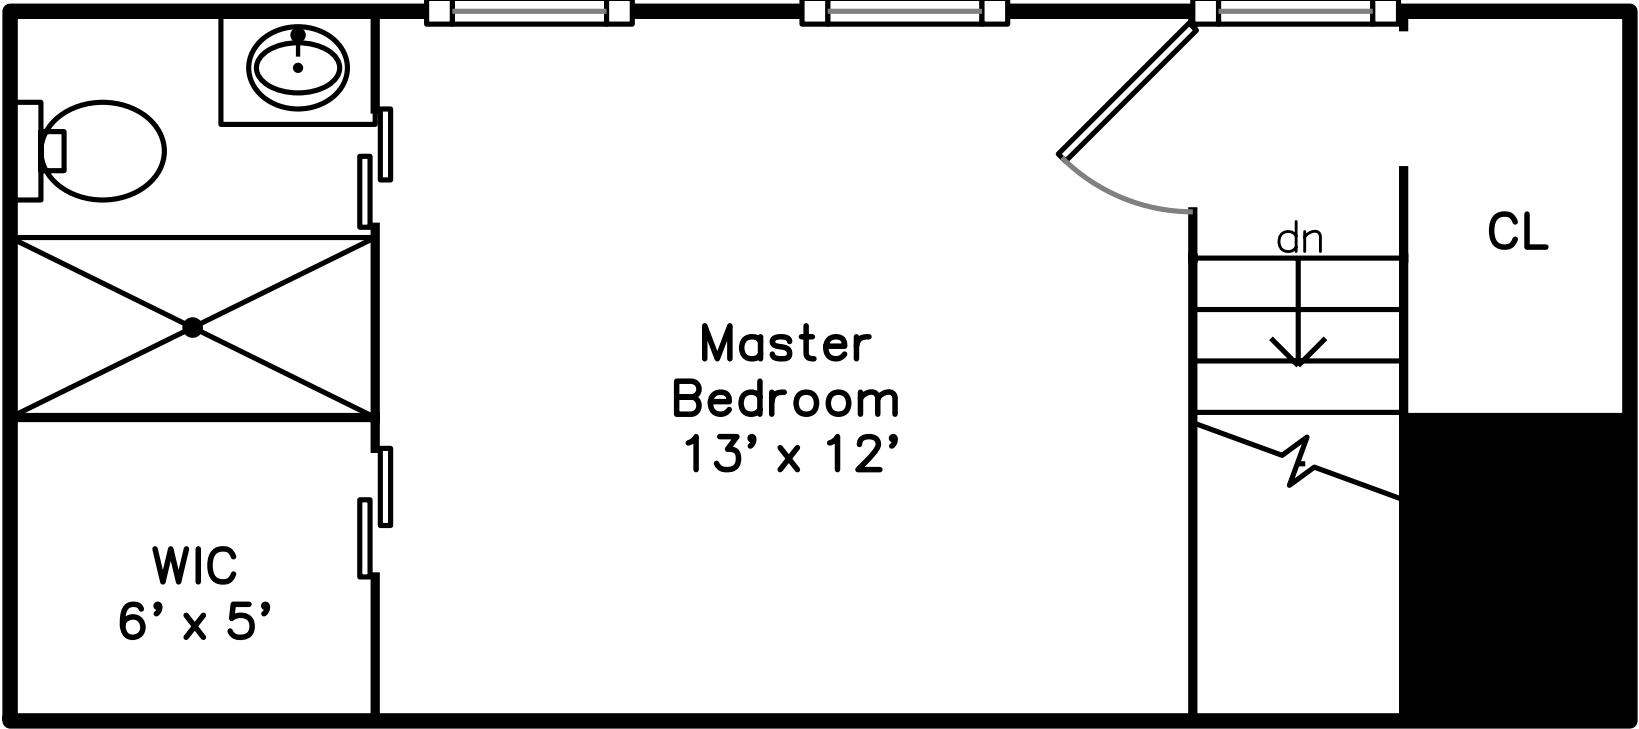

Upper

44 Michigan Avenue #44
Somerville, MA 02145

PicturePlan(tm) by Vis-Home(C) 2016
Measurements may not be 100% accurate.
Floor plans are provided for convenience only.
Room sizes are not used to calculate area.

Main

Lower

Upper

Main

Lower

Outside

Outside

Outside