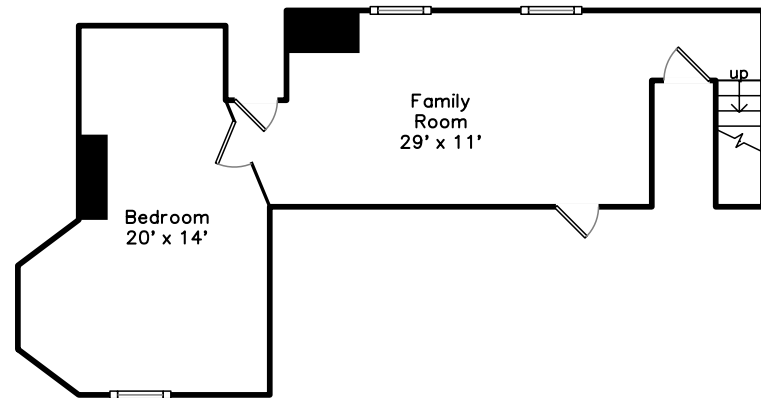

Upper

44 Michigan Avenue #44
Somerville, MA 02145

PicturePlan(tm) by Vis-Home(C) 2016
Measurements may not be 100% accurate.
Floor plans are provided for convenience only.
Room sizes are not used to calculate area.

Main

Lower

Upper

Main

Lower

Outside

Outside

Outside

Living Room

Living Room

Living Room

Kitchen

Kitchen

Kitchen

Dining Room

Dining Room

Master Bathroom

Bedroom

Bedroom

Family Room

Family Room

Family Room