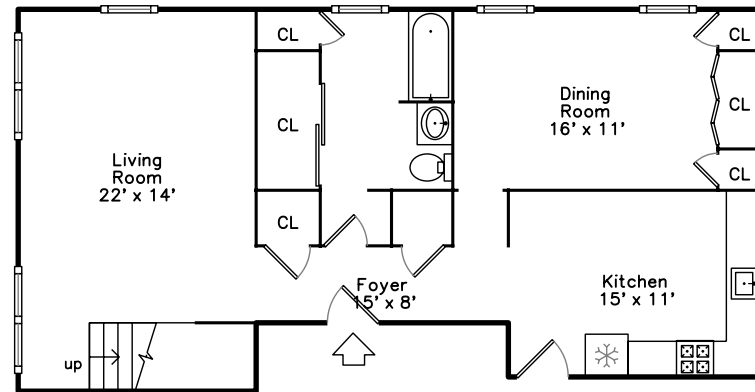

Upper

Main

Building:

Parking:

260 Salem Street #3
Revere, MA 02151

PicturePlan(tm) by Vis-Home(C) 2016
Measurements may not be 100% accurate.
Floor plans are provided for convenience only.
Room sizes are not used to calculate area.

Living Room

Living Room

Living Room

Kitchen

Kitchen

Kitchen

Dining Room

Dining Room

Bathroom

Bedroom

Bedroom

Bedroom

Bedroom

Bedroom

Hall

Hall

Bathroom