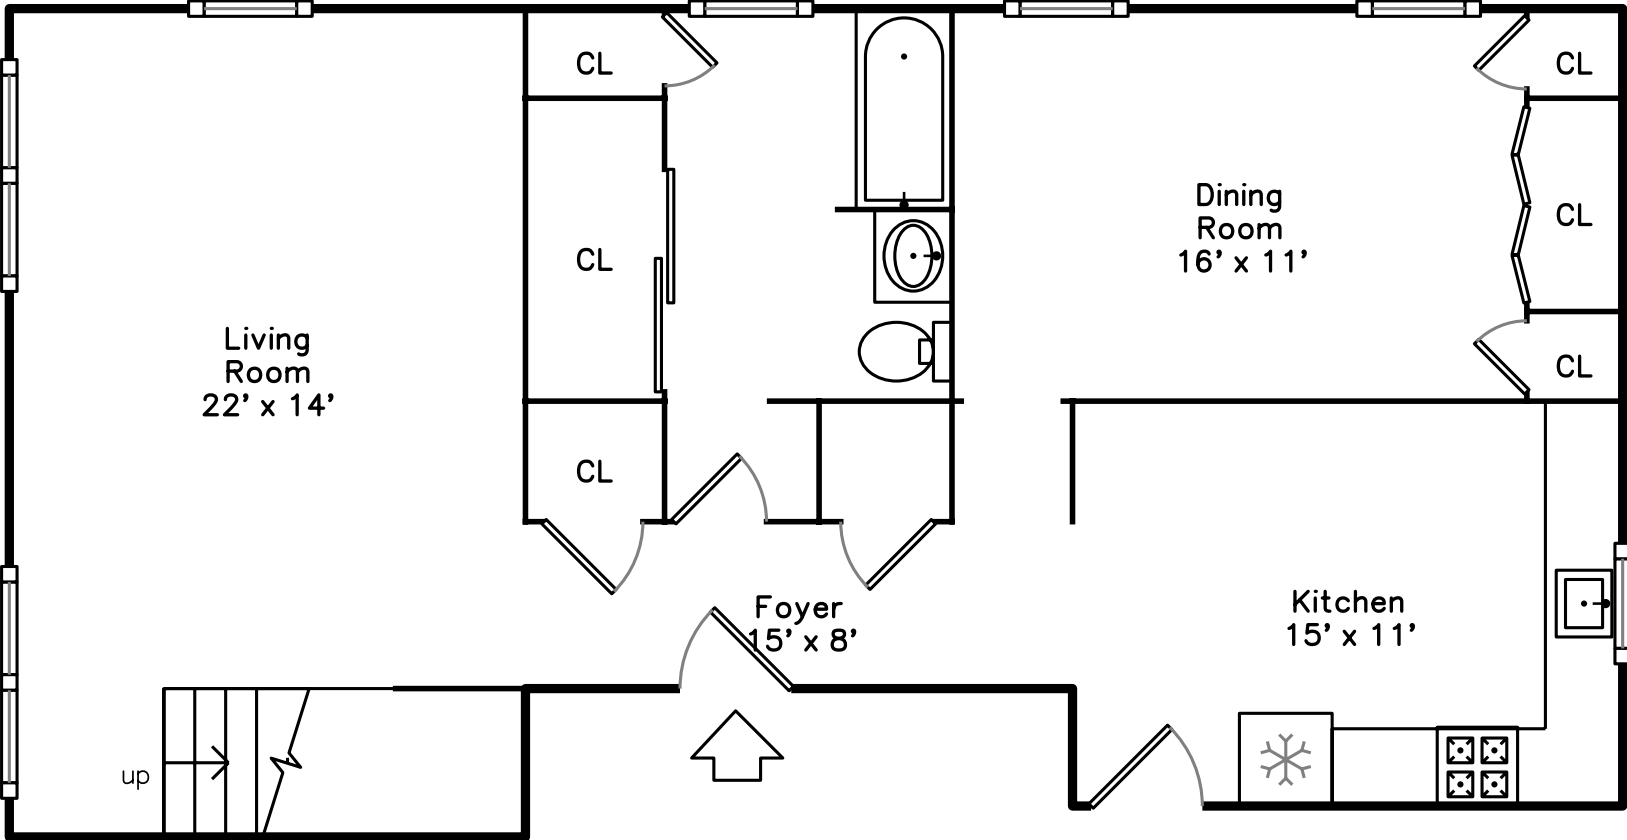

Main

Building:

Parking: