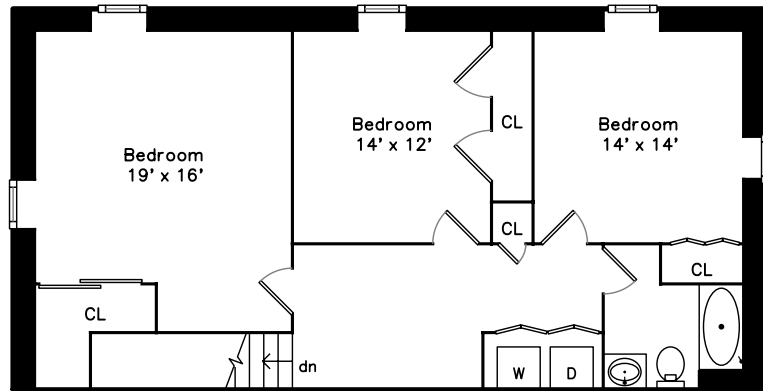

Upper

Main

Building:

Parking:

260 Salem Street #3
Revere, MA 02151

PicturePlan(tm) by Vis-Home(C) 2016
Measurements may not be 100% accurate.
Floor plans are provided for convenience only.
Room sizes are not used to calculate area.

Living Room

Living Room

Living Room

Kitchen

Kitchen

Kitchen

Dining Room

Dining Room

Bathroom

Bedroom

Bedroom

Bedroom

Bedroom

Bedroom

Hall

Hall

Bathroom