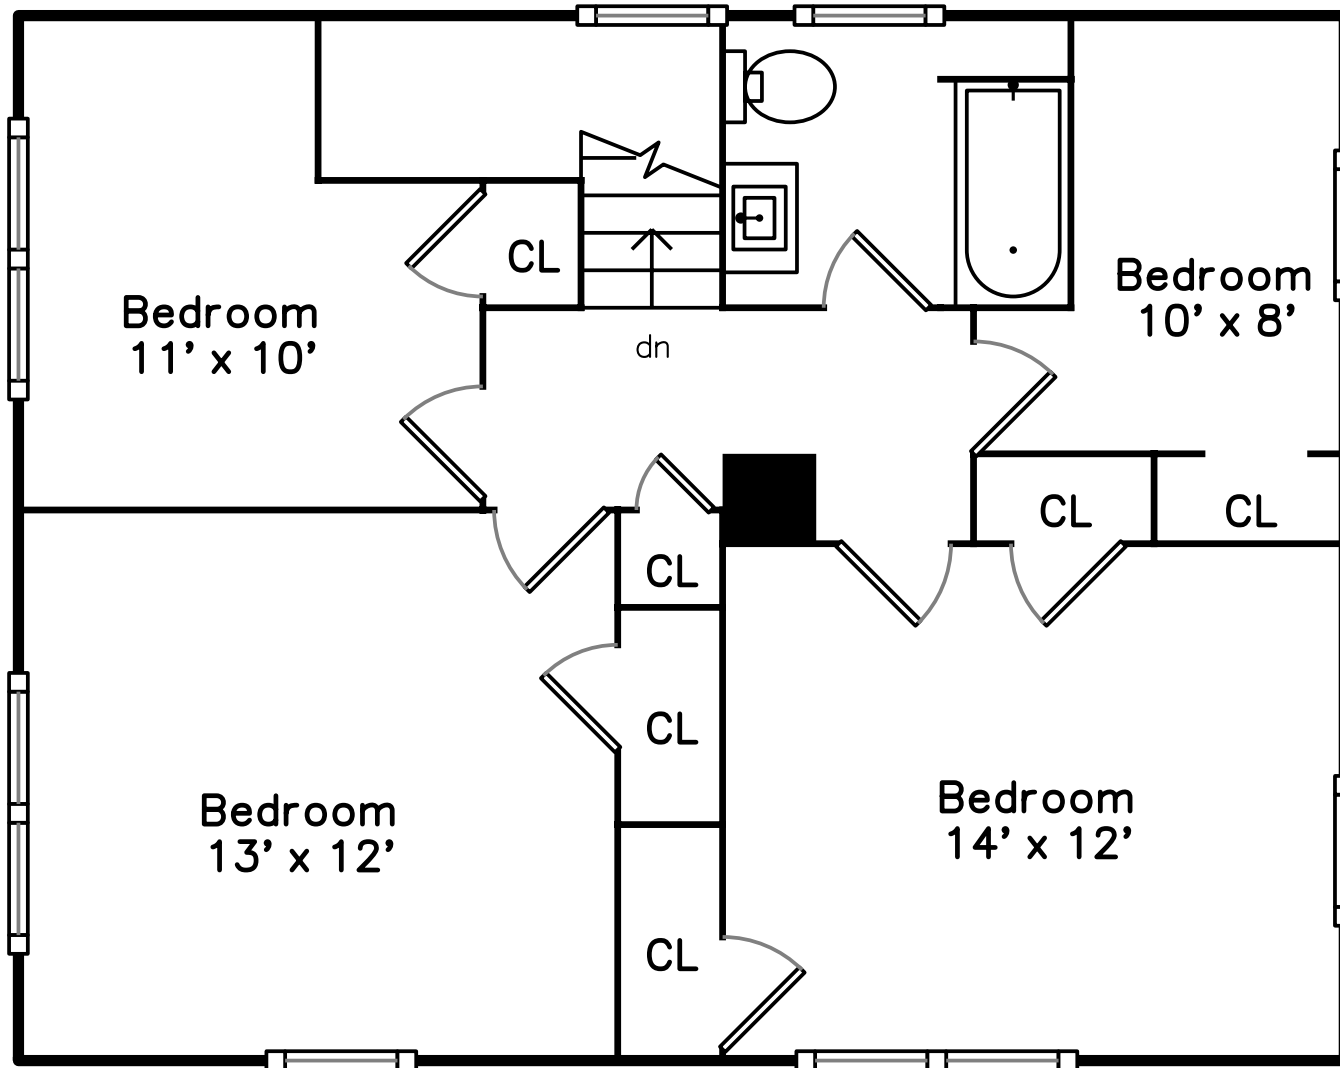

Upper

Main

Basement

53 Montvale Rd
Woburn, MA 01801

PicturePlan(tm) by Vis-Home(C) 2016
Measurements may not be 100% accurate.
Floor plans are provided for convenience only.
Room sizes are not used to calculate area.

Upper

Main

Basement

Outside

Outside

Outside

Outside

Outside

Outside

Outside

Outside

Outside

Living Room

Living Room

Living Room

Dining Room

Dining Room

Kitchen

Kitchen

Kitchen

Kitchen

Porch

Porch

Bedroom