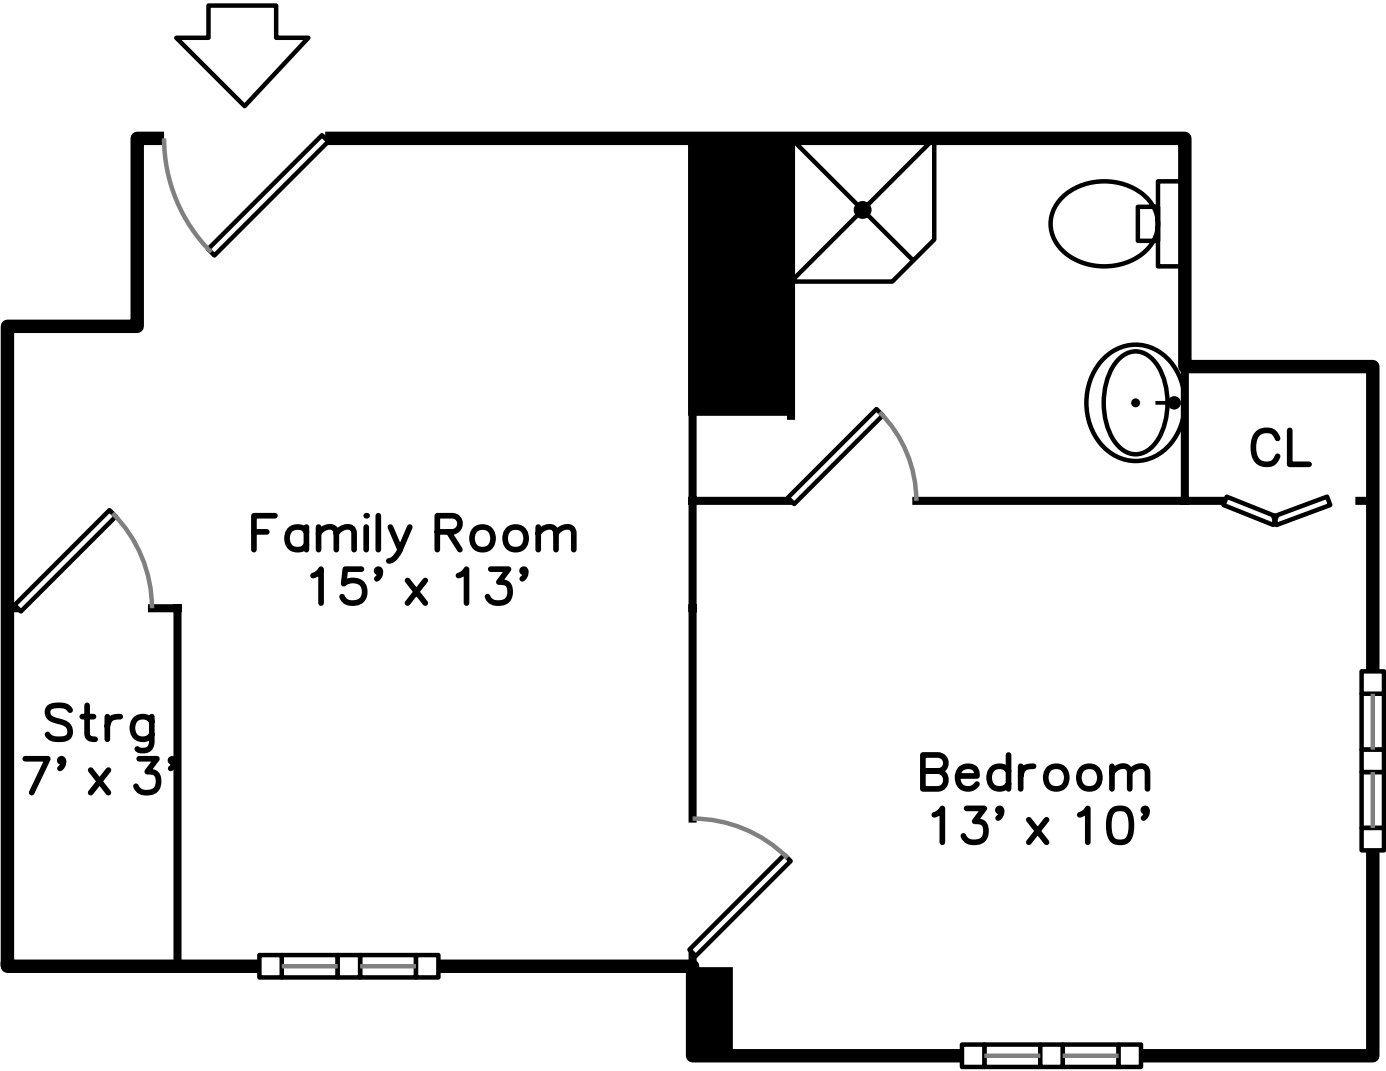

Upper

Main

Basement

53 Montvale Rd
Woburn, MA 01801

PicturePlan(tm) by Vis-Home(C) 2016
Measurements may not be 100% accurate.
Floor plans are provided for convenience only.
Room sizes are not used to calculate area.

Upper

Main

Basement

Outside

Outside

Outside

Outside

Outside

Outside

Outside

Outside

Outside

Living Room

Living Room

Living Room

Dining Room

Dining Room

Kitchen

Kitchen

Kitchen

Kitchen

Porch

Porch

Bedroom