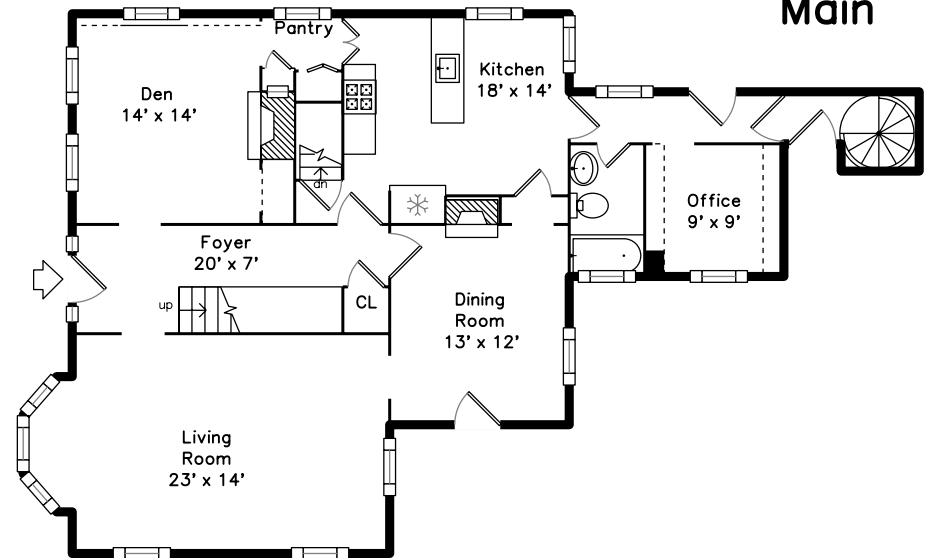

Upper

Main

16 Fountain Street
Newton, MA 02465

PicturePlan by  vis home

Measurements may not be 100% accurate.
Floor plans are provided for convenience only.
Room sizes are not used to calculate area.

Upper

Foyer

Living Room

Living Room

Living Room

Dining Room

Dining Room

Kitchen

Kitchen

Den

Den

Office

Bathroom

Hall

Hall

Bedroom

Bedroom

Bedroom

Bedroom

Bedroom

Bedroom

Deck

Bathroom

Bathroom