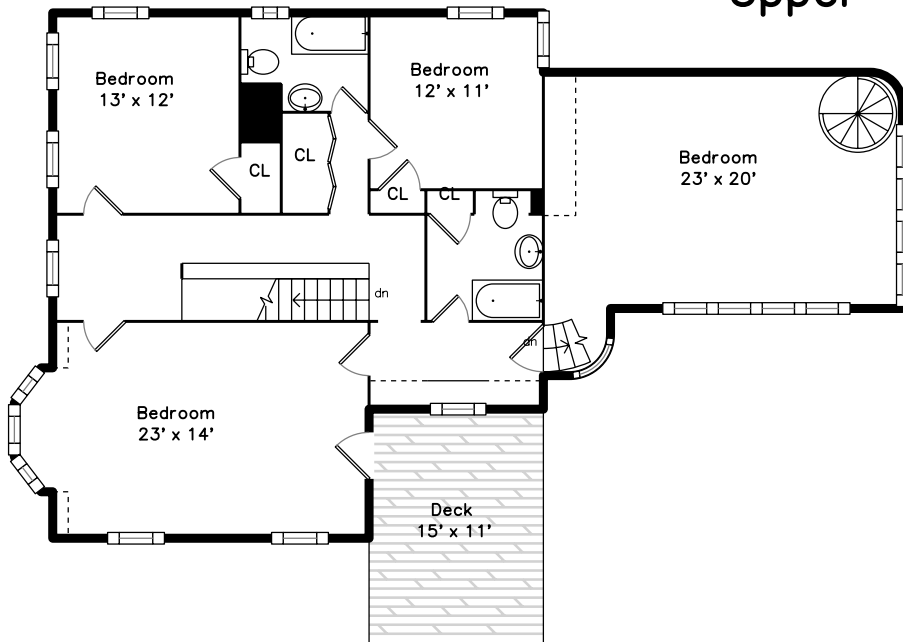

Upper

Main

16 Fountain Street
Newton, MA 02465

PicturePlan by  vis home

Measurements may not be 100% accurate.
Floor plans are provided for convenience only.
Room sizes are not used to calculate area.

Upper

Foyer

Living Room

Living Room

Living Room

Dining Room

Dining Room

Kitchen

Kitchen

Den

Den

Office

Bathroom

Hall

Hall

Bedroom

Bedroom

Bedroom

Bedroom

Bedroom

Bedroom

Deck

Bathroom

Bathroom