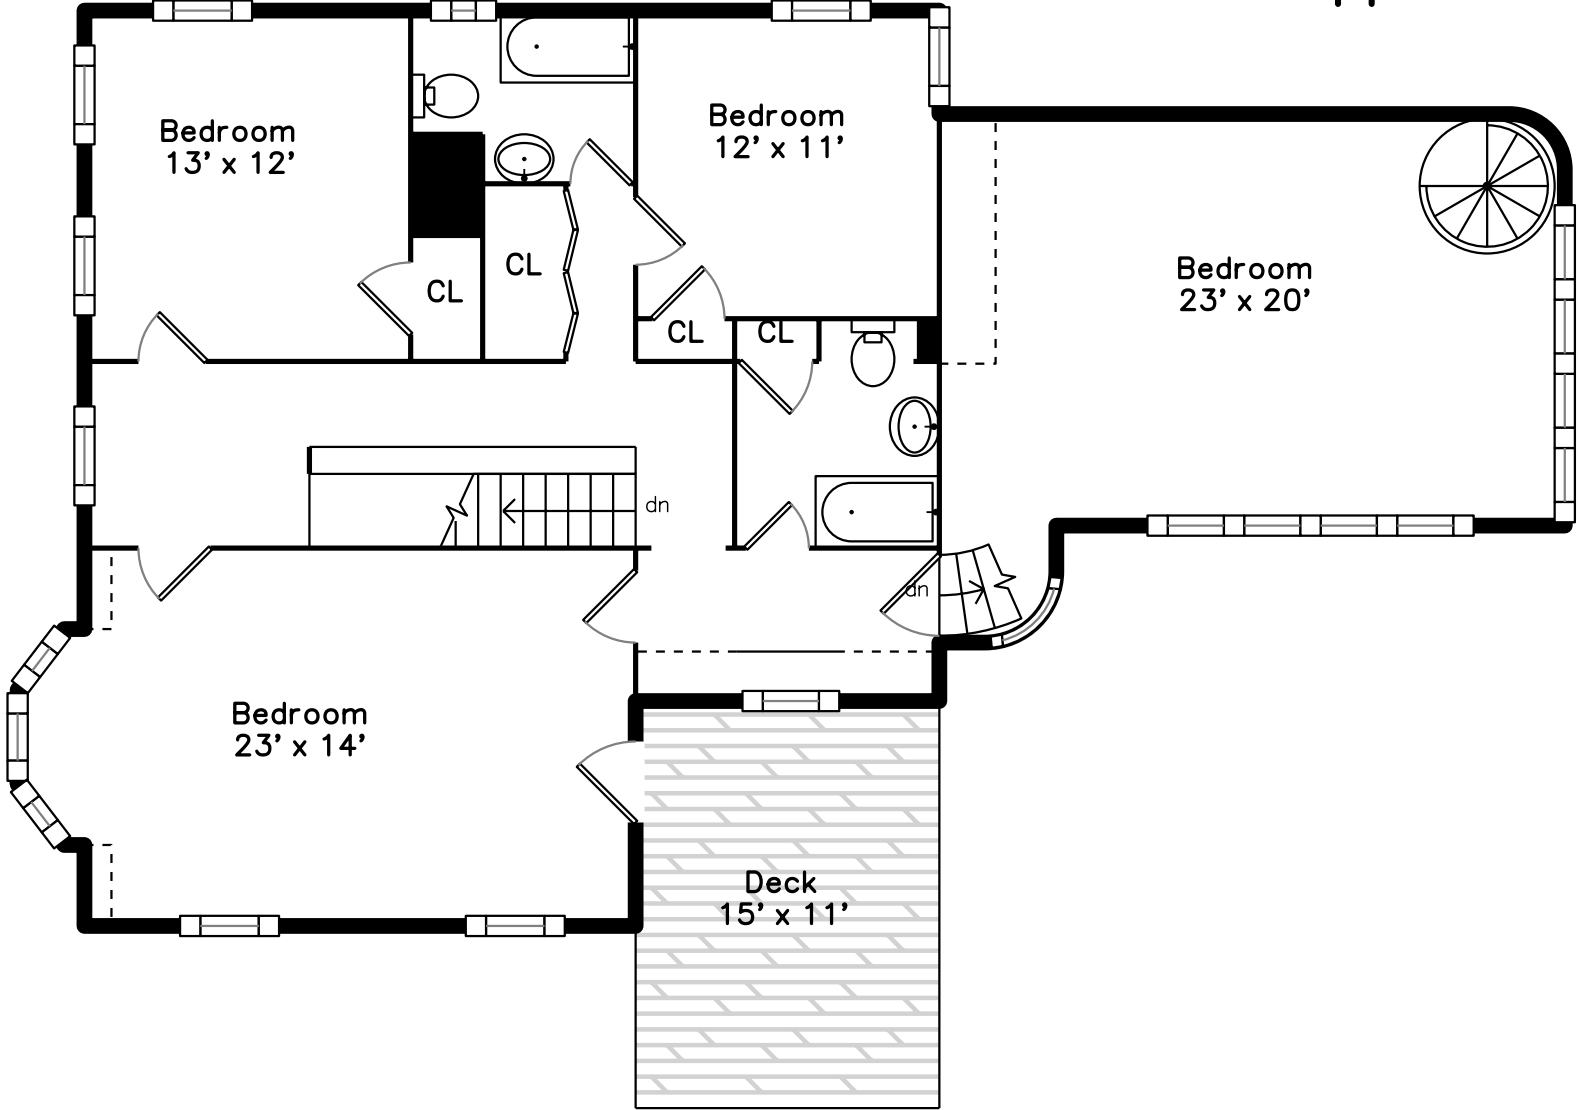

Upper

Main

16 Fountain Street
Newton, MA 02465

PicturePlan by  vis home

Measurements may not be 100% accurate.
Floor plans are provided for convenience only.
Room sizes are not used to calculate area.

Upper

Foyer

Living Room

Living Room

Living Room

Dining Room

Dining Room

Kitchen

Kitchen

Den

Den

Office

Bathroom

Hall

Hall

Bedroom

Bedroom

Bedroom

Bedroom

Bedroom

Bedroom

Deck

Bathroom

Bathroom