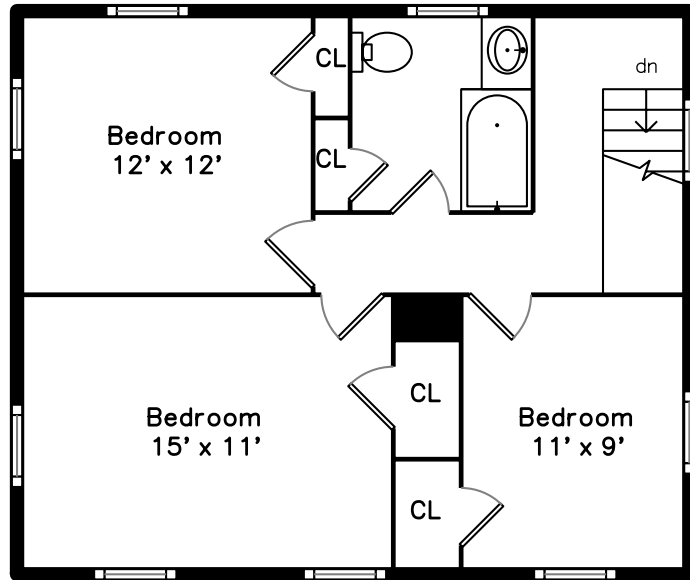

Upper

Main

Basement

232 Appleton Street
Arlington, MA 02476

PicturePlan by  vis-home

Measurements may not be 100% accurate.
Floor plans are provided for convenience only.
Room sizes are not used to calculate area.

Upper

Main

Basement

Outside

Outside

Outside

Back

Back

Living Room

Living Room

Sunroom

Sunroom

Dining Room

Dining Room

Kitchen

Kitchen

Kitchen

Bedroom

Bedroom

Bedroom

Bedroom

Bedroom

Bedroom

Bathroom