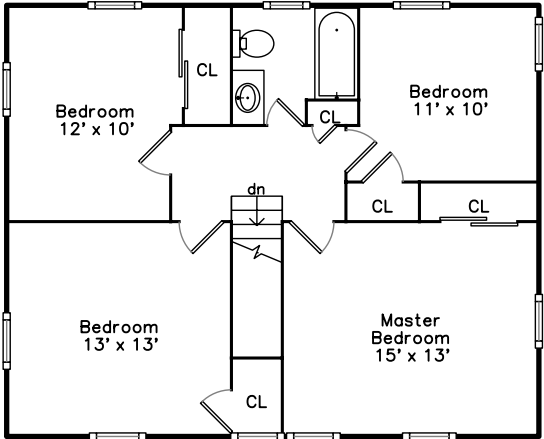

Main

Upper

**51 Scott Circle
Dedham, MA 02026**

PicturePlan(tm) by Vis-Home(C) 2016
Measurements may not be 100% accurate.
Floor plans are provided for convenience only.
Room sizes are not used to calculate area.

Living Room

Living Room

Living Room

Kitchen

Kitchen

Kitchen

Breakfast

Breakfast

Breakfast

Dining Room

Dining Room

Dining Room

Dining Room

Family Room

Bathroom

Bedroom

Bedroom

Bedroom

Bedroom

Bedroom

Bedroom

Master Bedroom

Master Bedroom

Bathroom