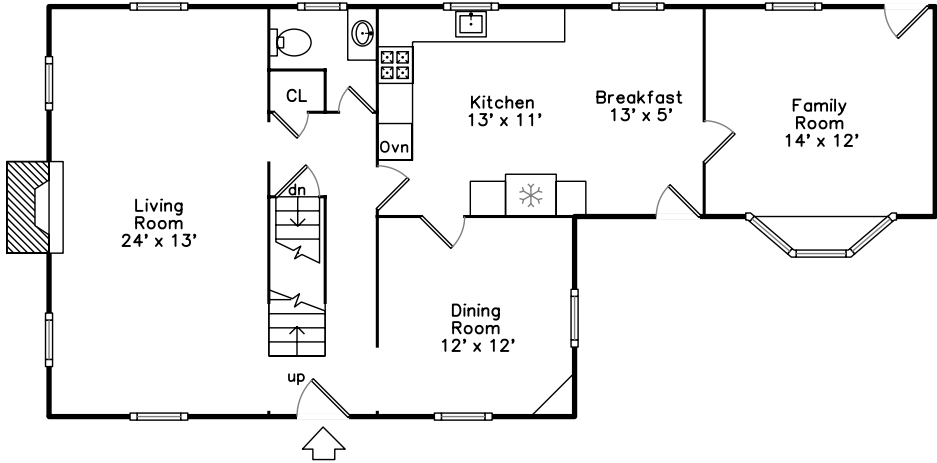

Main

Upper

**51 Scott Circle
Dedham, MA 02026**

PicturePlan(tm) by Vis-Home(C) 2016
Measurements may not be 100% accurate.
Floor plans are provided for convenience only.
Room sizes are not used to calculate area.

Upper

Main

Outside

Outside

Outside

Outside

Outside

Outside

Living Room

Living Room

Living Room

Kitchen

Kitchen

Kitchen

Breakfast

Breakfast

Breakfast

Dining Room

Dining Room

Dining Room

Dining Room

Family Room

Bathroom

Bedroom