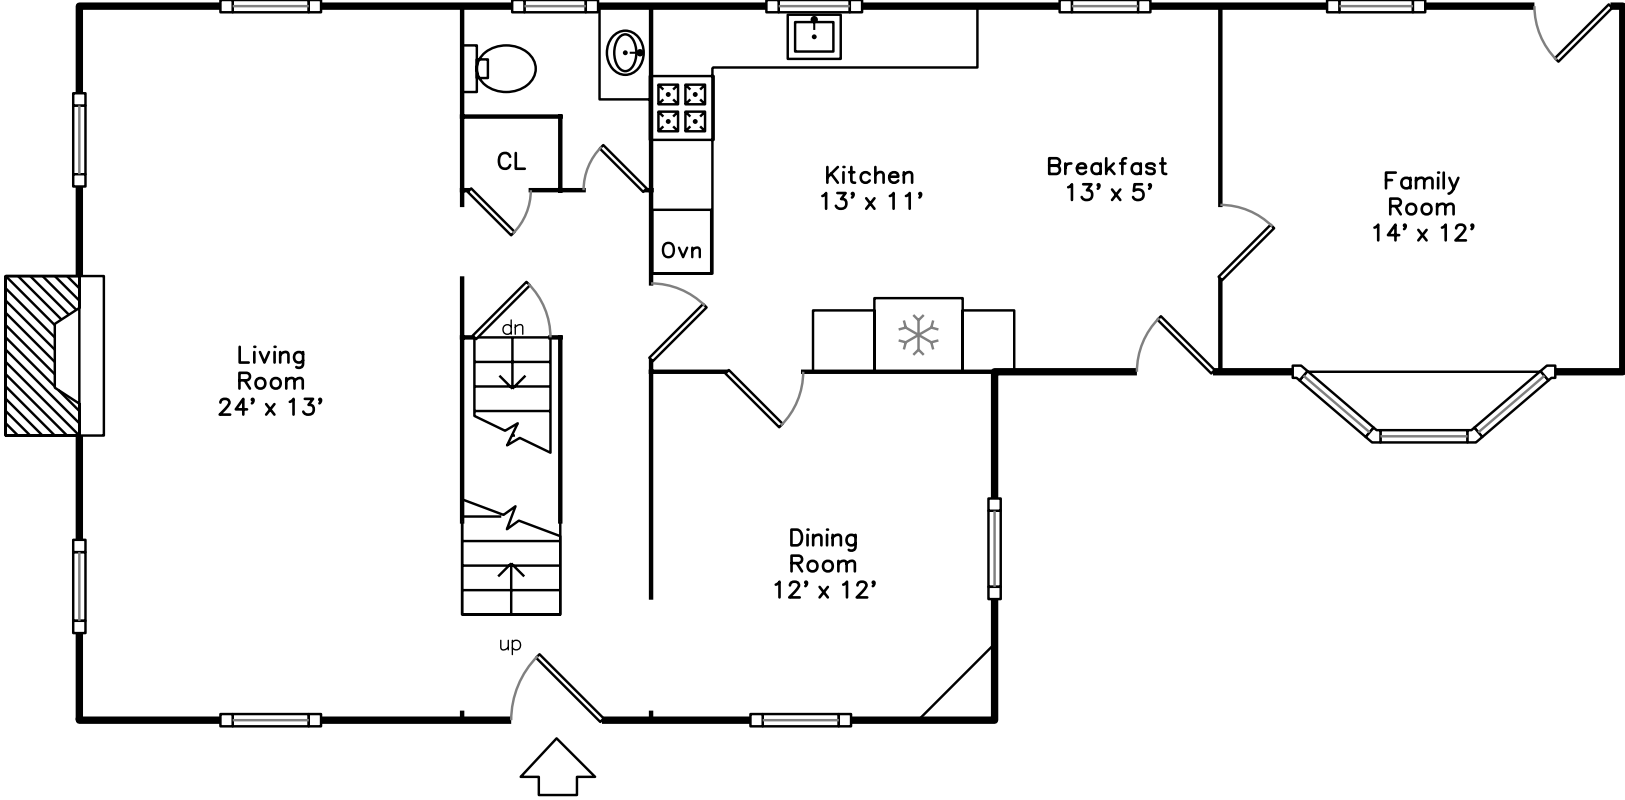

Main

Upper

**51 Scott Circle
Dedham, MA 02026**

PicturePlan(tm) by Vis-Home(C) 2016
Measurements may not be 100% accurate.
Floor plans are provided for convenience only.
Room sizes are not used to calculate area.

Upper

Main

Outside

Outside

Outside

Outside

Outside

Outside

Living Room

Living Room

Living Room

Kitchen

Kitchen

Kitchen

Breakfast

Breakfast

Breakfast

Dining Room

Dining Room

Dining Room

Dining Room

Family Room

Bathroom

Bedroom