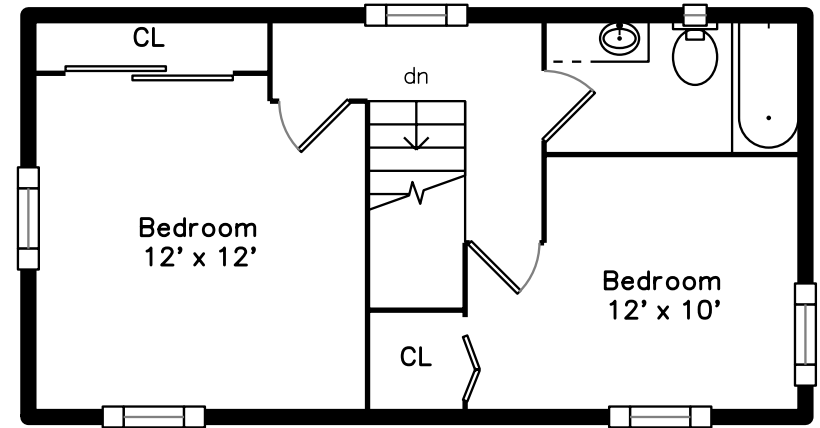

Main

Upper

**38 Colonial Drive
Dedham, MA 02026**

PicturePlan by  vis-home

Measurements may not be 100% accurate.
Floor plans are provided for convenience only.
Room sizes are not used to calculate area.

Upper

Main

Welcome to 38 Colonial

Welcome to 38 Colonial

Backyard Oasis

Living Room

Living Room

Kitchen

Kitchen

Kitchen

Dining Room

Dining Room

Half Bath

Bedroom 1

Bedroom 2

Full Bath