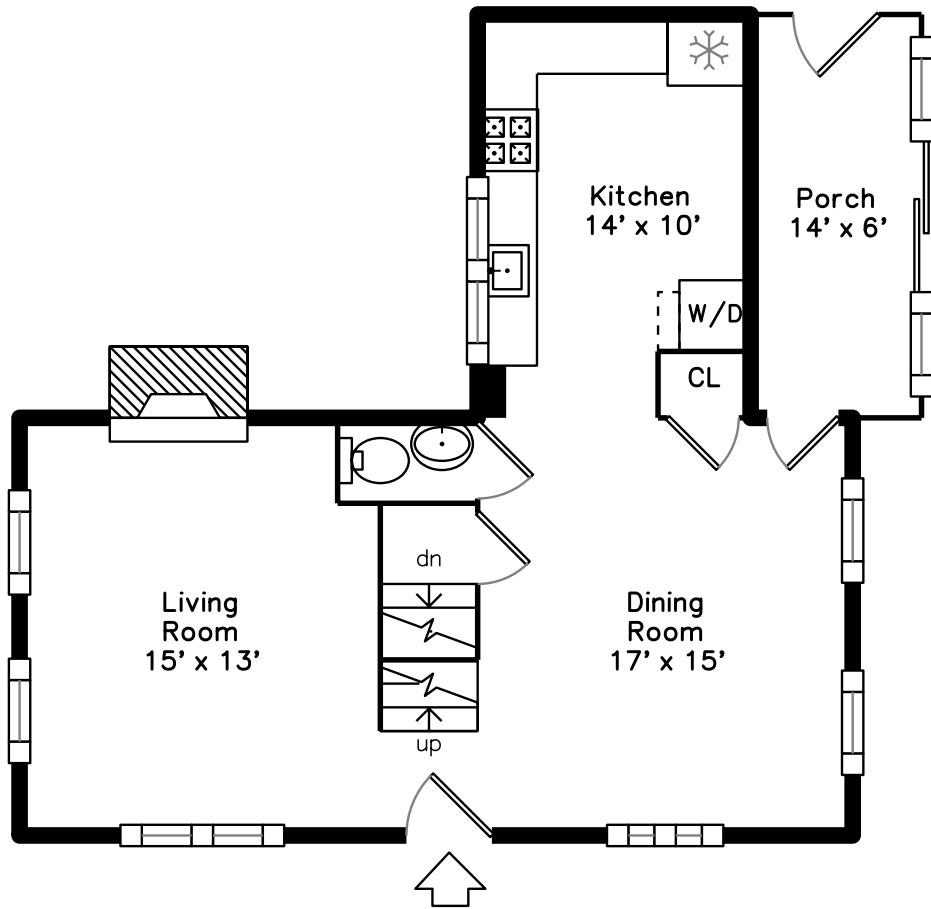

Main

Upper

**38 Colonial Drive
Dedham, MA 02026**

PicturePlan by  vis-home

Measurements may not be 100% accurate.
Floor plans are provided for convenience only.
Room sizes are not used to calculate area.

Upper

Main

Welcome to 38 Colonial

Welcome to 38 Colonial

Backyard Oasis

Living Room

Living Room

Kitchen

Kitchen

Kitchen

Dining Room

Dining Room

Half Bath

Bedroom 1

Bedroom 2

Full Bath