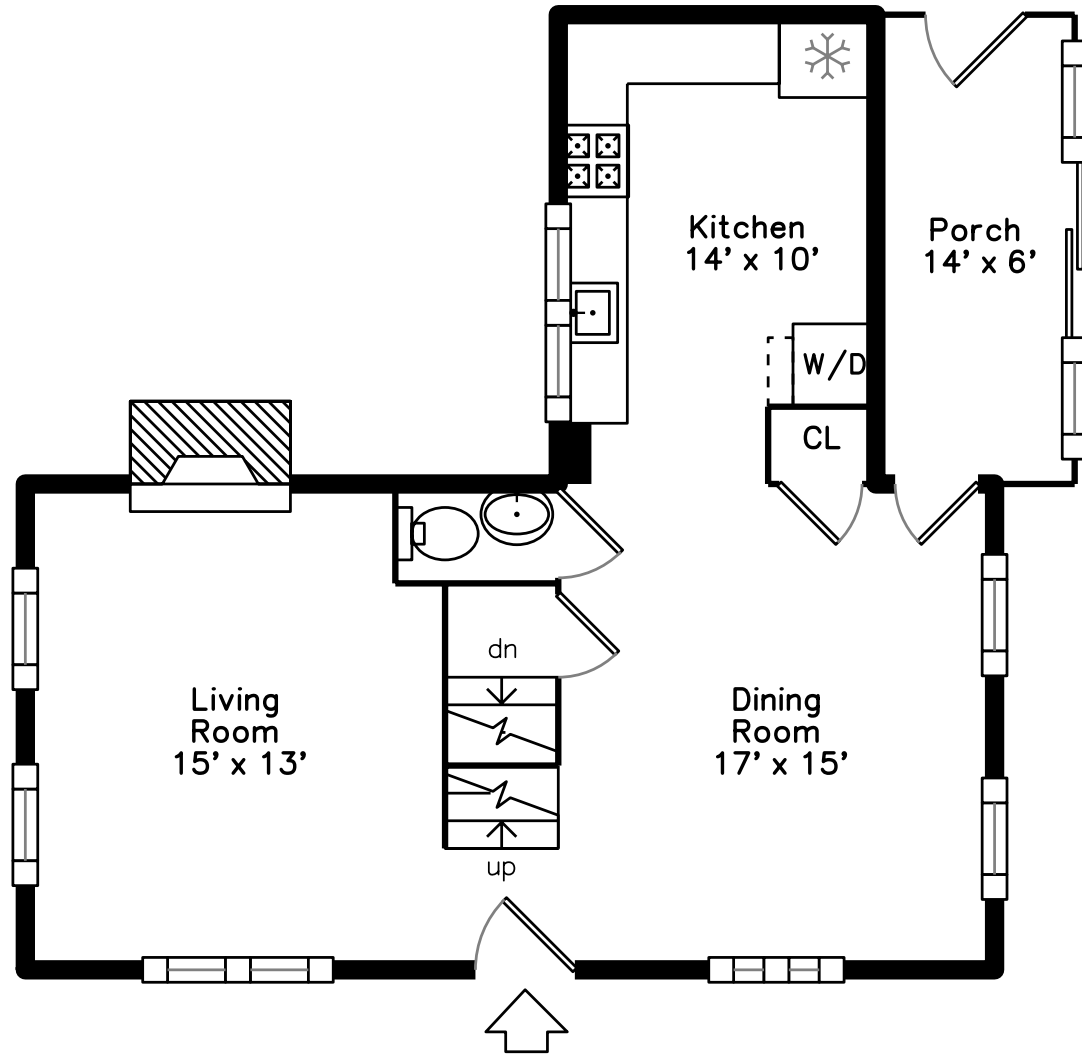

Main

Upper

**38 Colonial Drive
Dedham, MA 02026**

PicturePlan by  vis-home

Measurements may not be 100% accurate.
Floor plans are provided for convenience only.
Room sizes are not used to calculate area.

Upper

Main

Welcome to 38 Colonial

Welcome to 38 Colonial

Backyard Oasis

Living Room

Living Room

Kitchen

Kitchen

Kitchen

Dining Room

Dining Room

Half Bath

Bedroom 1

Bedroom 2

Full Bath