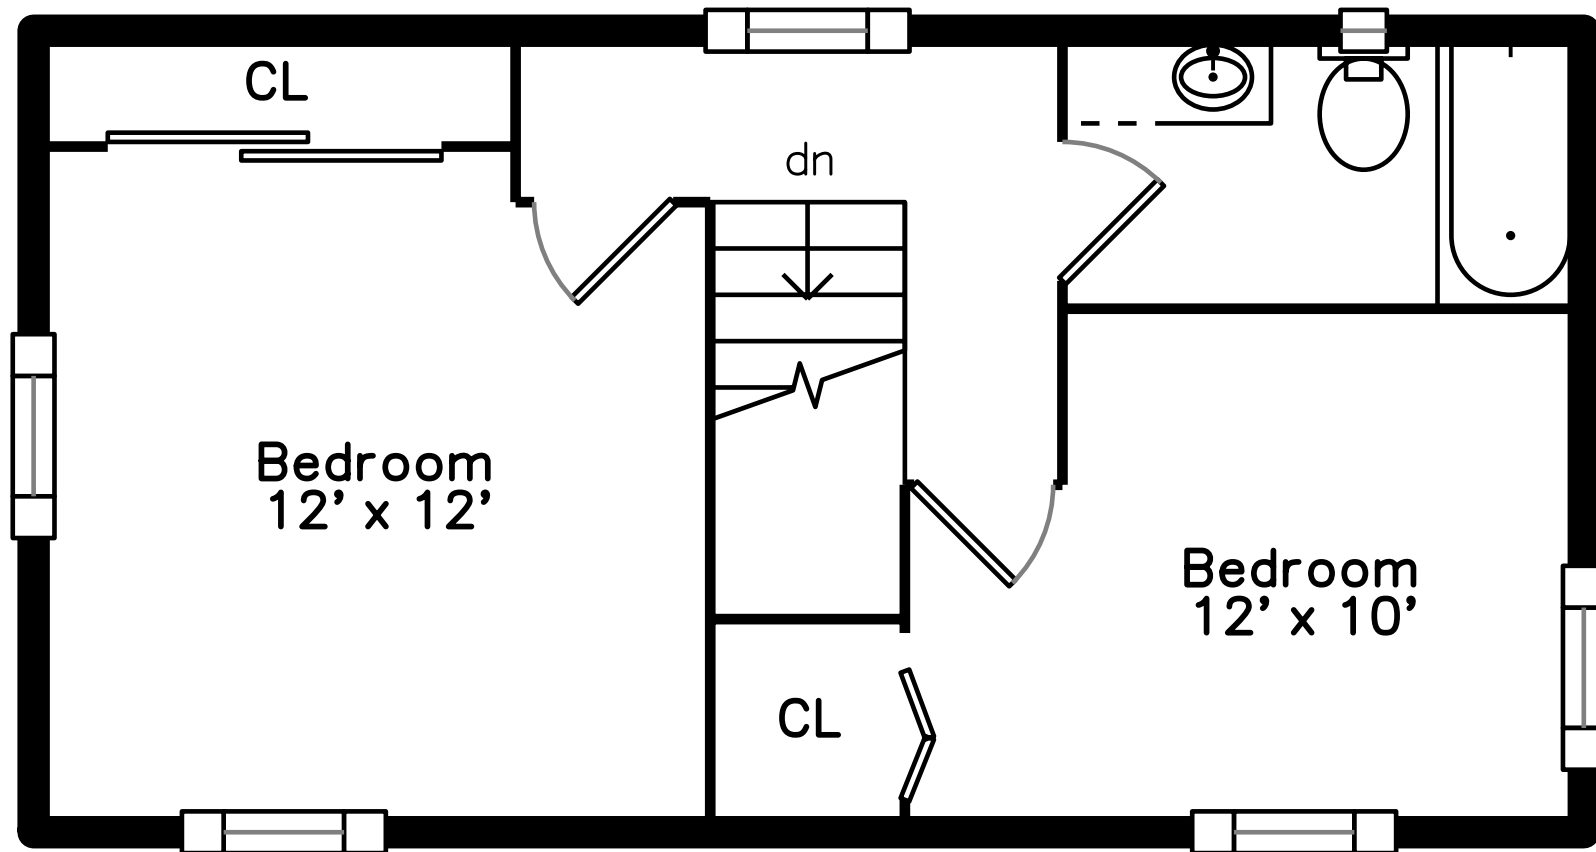

Main

Upper

**38 Colonial Drive
Dedham, MA 02026**

PicturePlan by  vis-home

Measurements may not be 100% accurate.
Floor plans are provided for convenience only.
Room sizes are not used to calculate area.

Upper

Main

Welcome to 38 Colonial

Welcome to 38 Colonial

Backyard Oasis

Living Room

Living Room

Kitchen

Kitchen

Kitchen

Dining Room

Dining Room

Half Bath

Bedroom 1

Bedroom 2

Full Bath