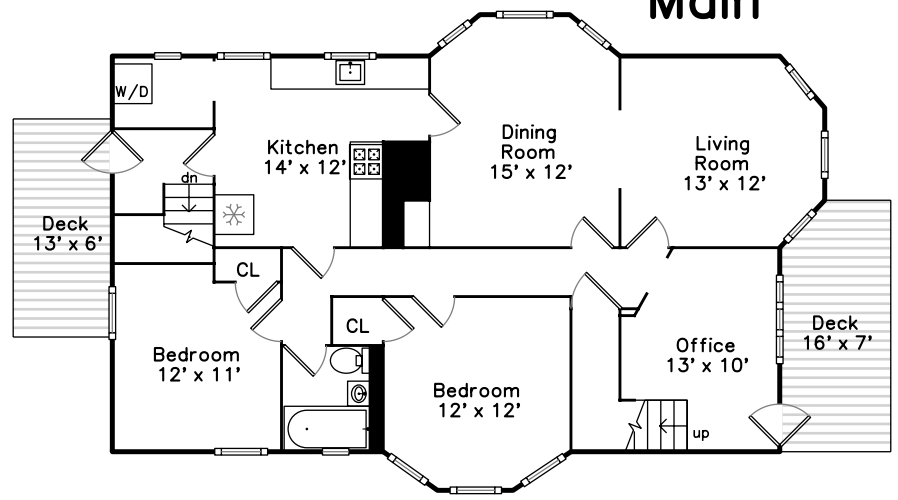

Upper

19 Gorham Road, Unit 2
Medford, MA 02155

PicturePlan(tm) by Vis-Home(C) 2016
Measurements may not be 100% accurate.
Floor plans are provided for convenience only.
Room sizes are not used to calculate area.

Main

Building: