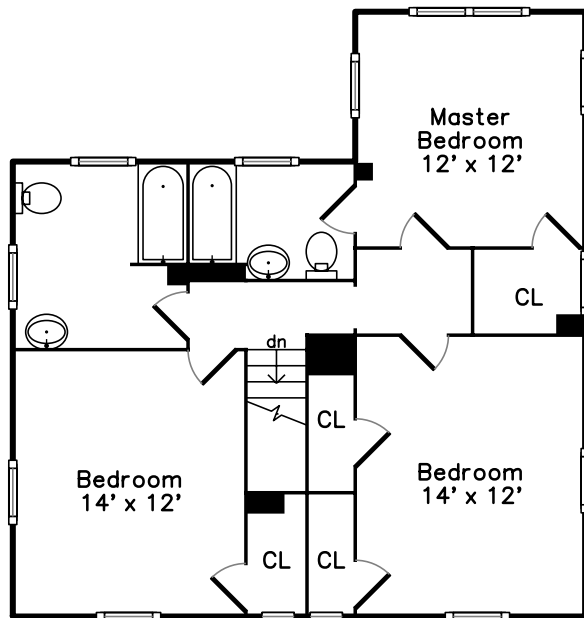

# Upper

# Main

**226 High Street  
Medford, MA 02155**

PicturePlan(tm) by Vis-Home(C) 2016  
Measurements may not be 100% accurate.  
Floor plans are provided for convenience only.  
Room sizes are not used to calculate area.

# Main

Outside

Outside

Living Room

Living Room

Living Room

Dining Room

Dining Room