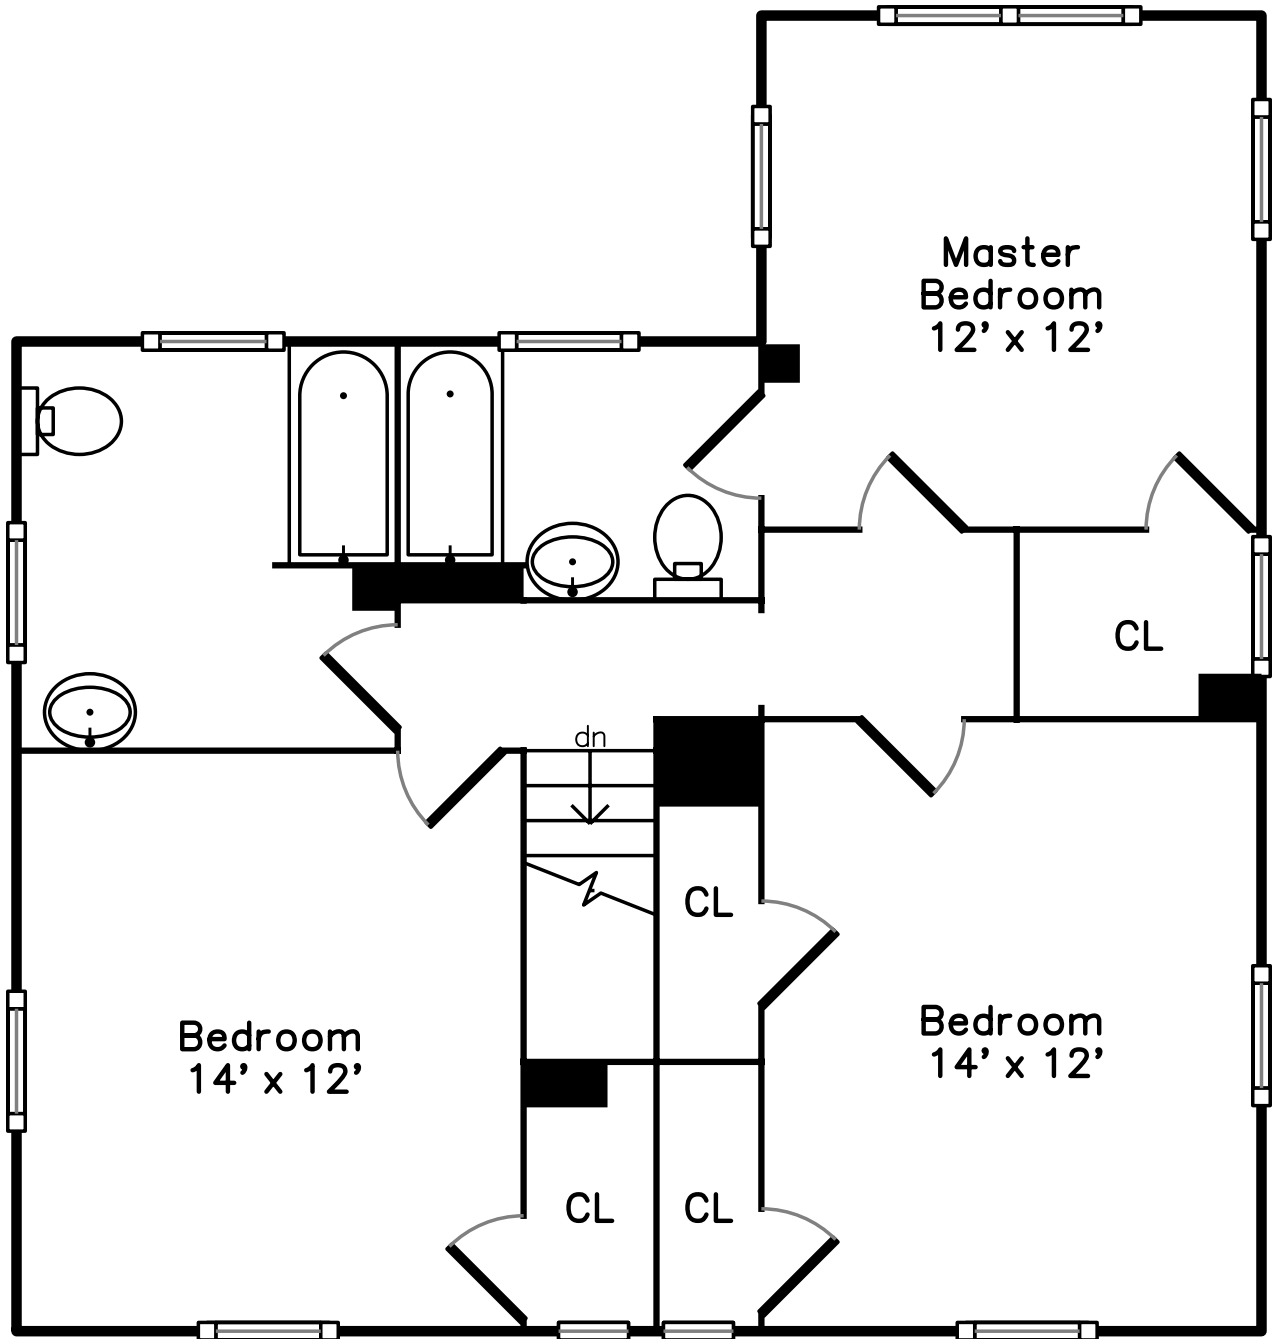

# Upper

# Main

**226 High Street  
Medford, MA 02155**

PicturePlan(tm) by Vis-Home(C) 2016  
Measurements may not be 100% accurate.  
Floor plans are provided for convenience only.  
Room sizes are not used to calculate area.

# Main

Outside

Outside

Living Room

Living Room

Living Room

Dining Room

Dining Room