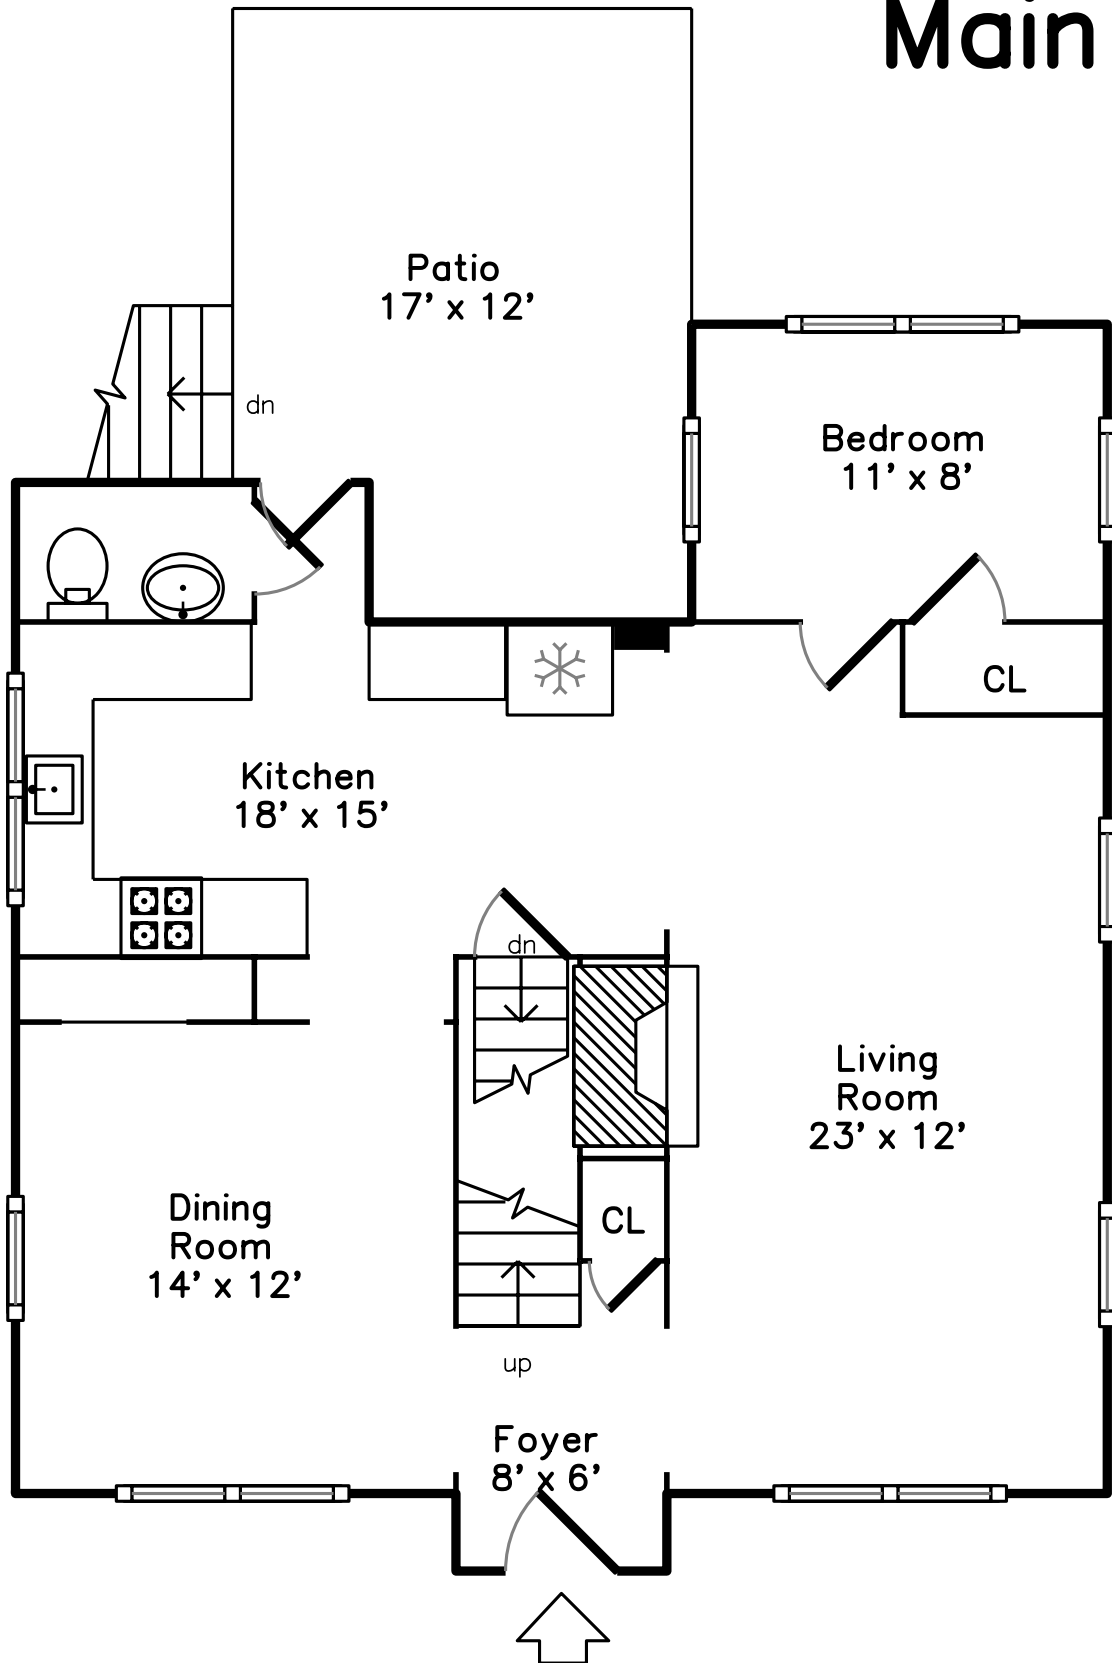

# Main

**226 High Street  
Medford, MA 02155**

PicturePlan(tm) by Vis-Home(C) 2016  
Measurements may not be 100% accurate.  
Floor plans are provided for convenience only.  
Room sizes are not used to calculate area.

# Upper

# Main

Outside

Outside

Living Room

Living Room

Living Room

Dining Room

Dining Room

Kitchen

Kitchen

Kitchen

Kitchen

Kitchen

Bedroom

Bathroom

Patio