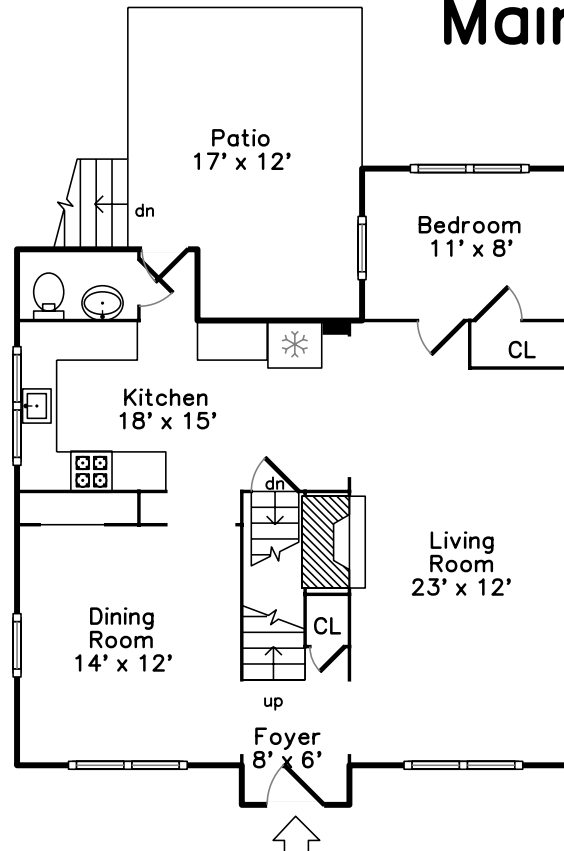

# Upper

# Main

**226 High Street  
Medford, MA 02155**

PicturePlan(tm) by Vis-Home(C) 2016  
Measurements may not be 100% accurate.  
Floor plans are provided for convenience only.  
Room sizes are not used to calculate area.

# Main

Outside

Outside

Living Room

Living Room

Living Room

Dining Room

Dining Room