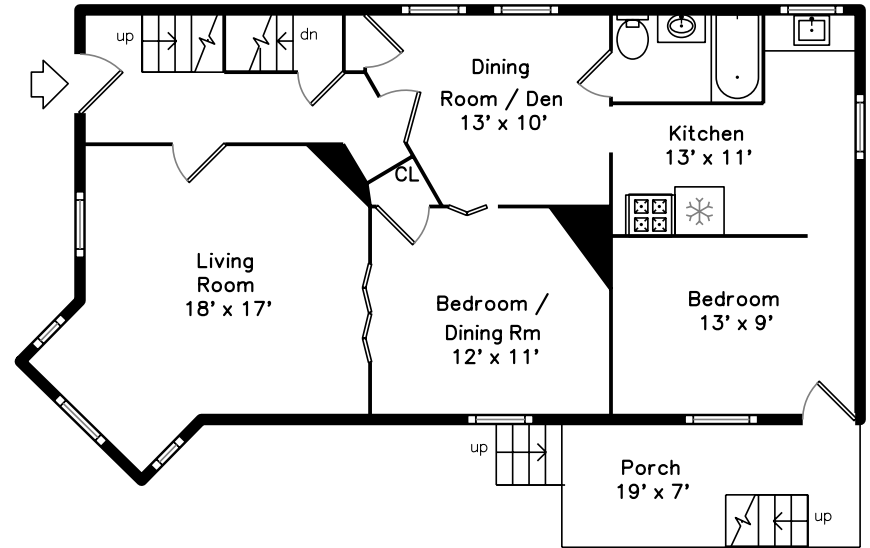

Top

Main

Upper

Basement

5 Montgomery Avenue  
Somerville, MA 02145

PicturePlan by  vis-home  
Measurements may not be 100% accurate.  
Floor plans are provided for convenience only.  
Room sizes are not used to calculate area.

# Top

Bedroom  
14' x 12'

Bedroom  
14' x 13'

CL

CL

dn

dn

# Upper

Dining Room

Kitchen

Kitchen

Bedroom

Bathroom

Living Room

Living Room

Kitchen