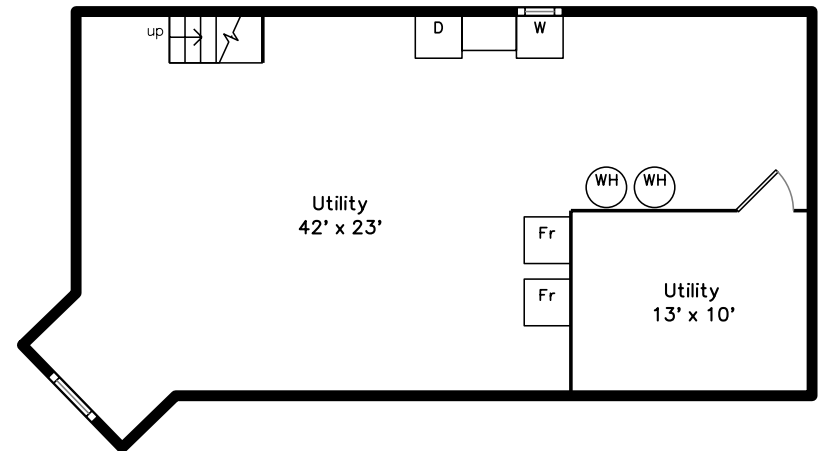

Top

Main

Upper

Basement

5 Montgomery Avenue  
Somerville, MA 02145

PicturePlan by  vis-home  
Measurements may not be 100% accurate.  
Floor plans are provided for convenience only.  
Room sizes are not used to calculate area.

# Top

Bedroom  
14' x 12'

Bedroom  
14' x 13'

CL

CL

dn

dn