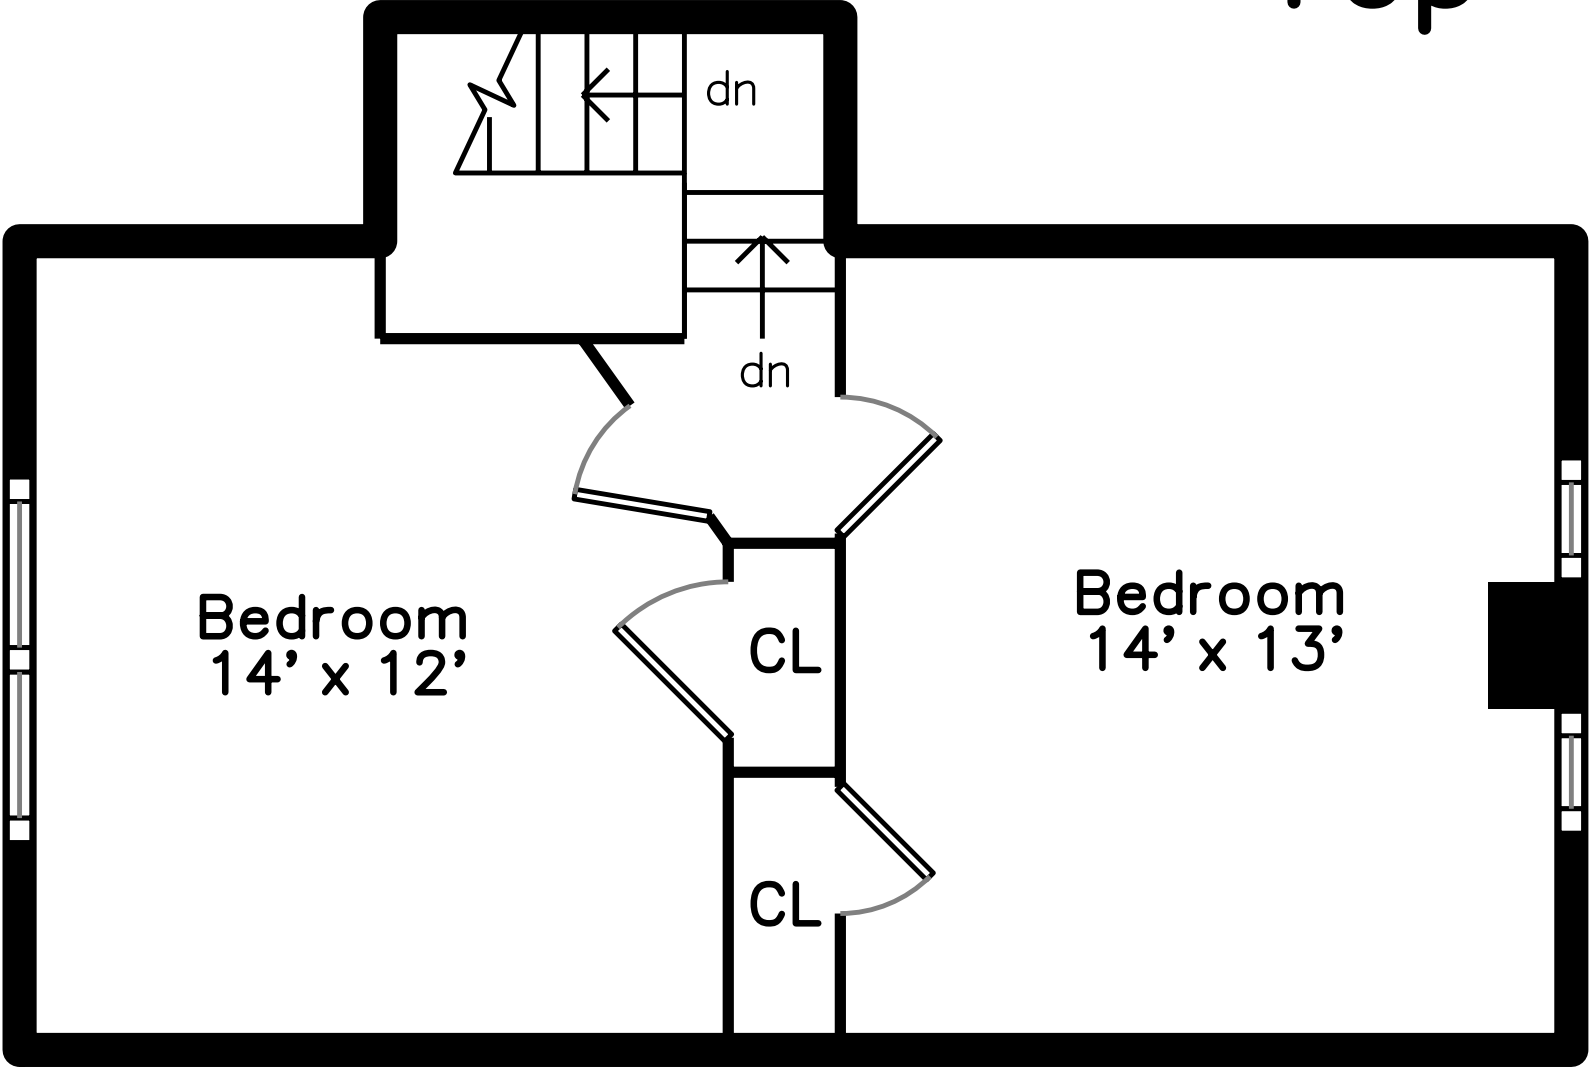

Top

Main

Upper

Basement

5 Montgomery Avenue  
Somerville, MA 02145

PicturePlan by  vis-home  
Measurements may not be 100% accurate.  
Floor plans are provided for convenience only.  
Room sizes are not used to calculate area.

# Top

Bedroom  
14' x 12'

Bedroom  
14' x 13'

CL

CL

dn

dn

# Upper

Dining Room

Kitchen

Kitchen

Bedroom

Bathroom

Living Room

Living Room

Kitchen