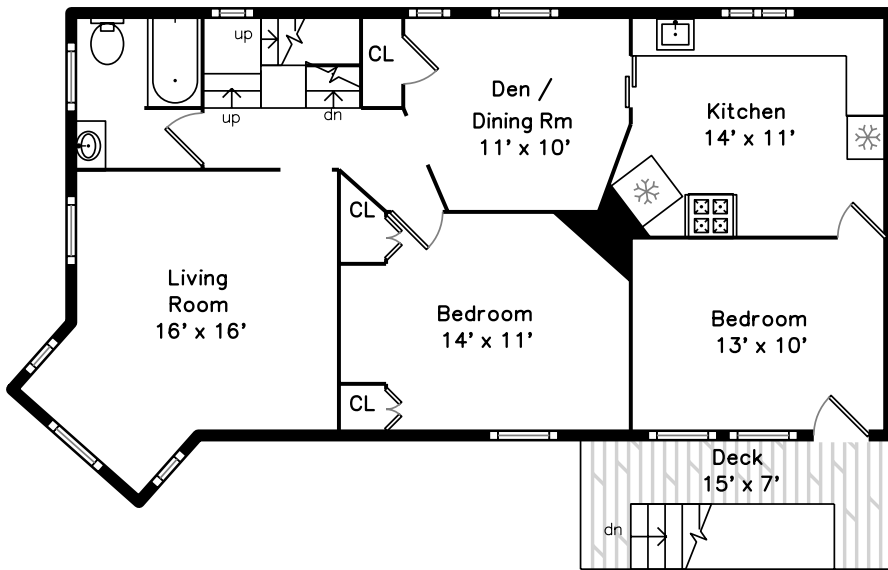

Top

Main

Upper

Basement

5 Montgomery Avenue  
Somerville, MA 02145

PicturePlan by  vis-home  
Measurements may not be 100% accurate.  
Floor plans are provided for convenience only.  
Room sizes are not used to calculate area.

# Top

Bedroom  
14' x 12'

Bedroom  
14' x 13'

CL

CL

dn

dn

# Upper

Dining Room

Kitchen

Kitchen

Bedroom

Bathroom

Living Room

Living Room

Kitchen