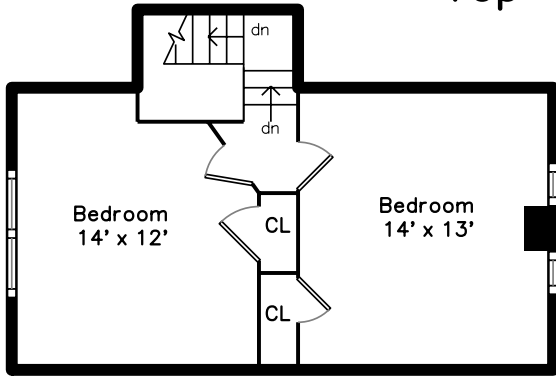

Top

Main

Upper

Basement

5 Montgomery Avenue  
Somerville, MA 02145

PicturePlan by  vis-home  
Measurements may not be 100% accurate.  
Floor plans are provided for convenience only.  
Room sizes are not used to calculate area.

# Top

Bedroom  
14' x 12'

Bedroom  
14' x 13'

CL

CL

dn

dn

# Upper