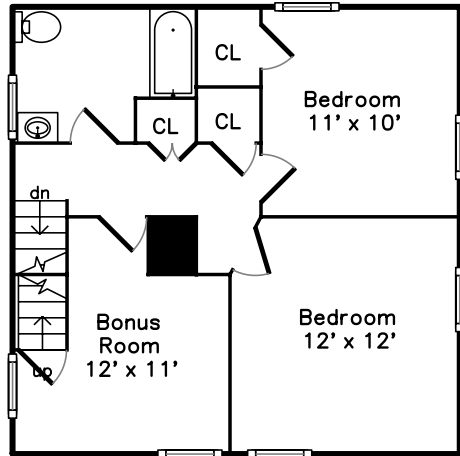

Upper

Basement

Main

1 Eastview Terrace Stoneham, MA 02180

PicturePlan(tm) by Vis-Home(C) 2016
Measurements may not be 100% accurate.
Floor plans are provided for convenience only.
Room sizes are not used to calculate area.