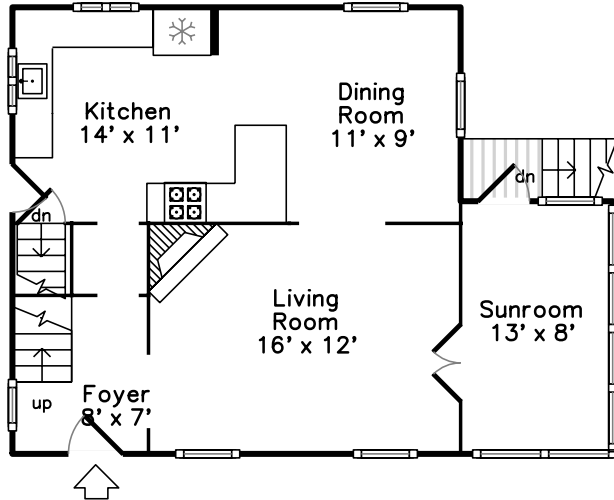

Main

1 Eastview Terrace Stoneham, MA 02180

PicturePlan(tm) by Vis-Home(C) 2016
Measurements may not be 100% accurate.
Floor plans are provided for convenience only.
Room sizes are not used to calculate area.