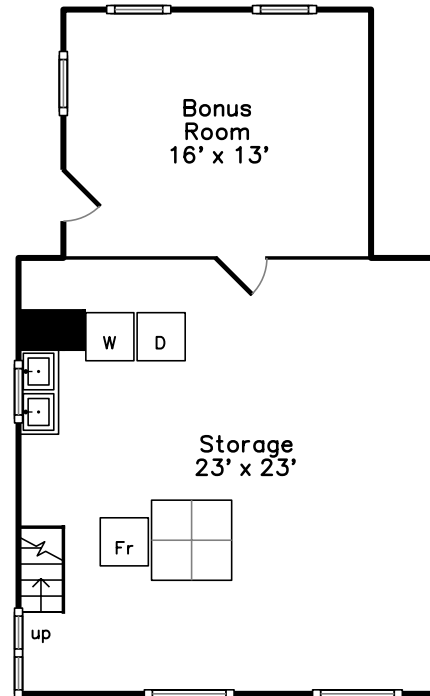

Upper

Basement

Main

1 Eastview Terrace Stoneham, MA 02180

PicturePlan(tm) by Vis-Home(C) 2016
Measurements may not be 100% accurate.
Floor plans are provided for convenience only.
Room sizes are not used to calculate area.