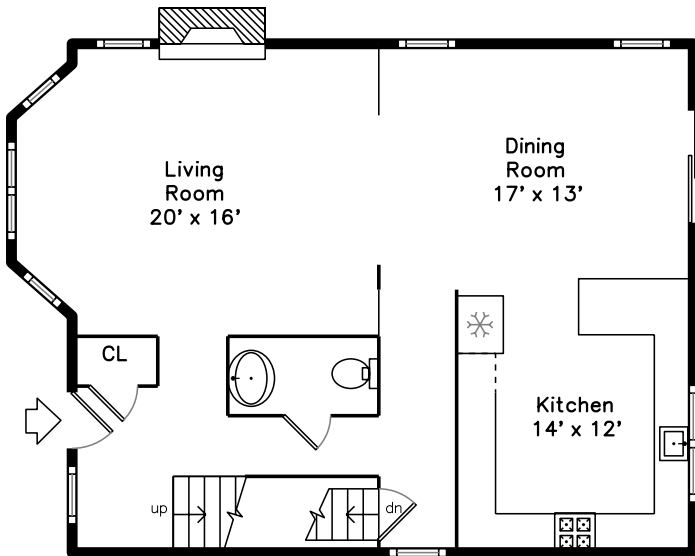

Upper

Main

Lower

96 Summit St
Waltham, MA 02451

PicturePlan by vis-home

Measurements may not be 100% accurate.
Floor plans are provided for convenience only.
Room sizes are not used to calculate area.

Upper

Main

Lower

Outside

Living Room

Living Room

Living Room

Hall

Dining Room

Dining Room

Dining Room

Dining Room

Dining Room

Kitchen

Kitchen

Kitchen

Kitchen

Bathroom

Master Bedroom

Master Bedroom

Master Bedroom

Master Bathroom

Bedroom

Bedroom

Bedroom