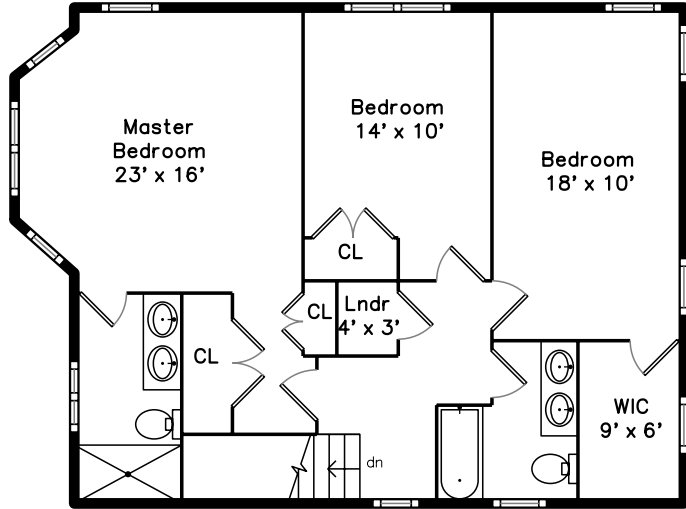

Upper

Main

Lower

96 Summit St
Waltham, MA 02451

PicturePlan by vis-home

Measurements may not be 100% accurate.
Floor plans are provided for convenience only.
Room sizes are not used to calculate area.

Upper

Main

Lower

Outside

Living Room

Living Room

Living Room

Hall

Dining Room

Dining Room

Dining Room

Dining Room

Dining Room

Kitchen

Kitchen

Kitchen

Kitchen

Bathroom

Master Bedroom

Master Bedroom

Master Bedroom

Master Bathroom

Bedroom

Bedroom

Bedroom