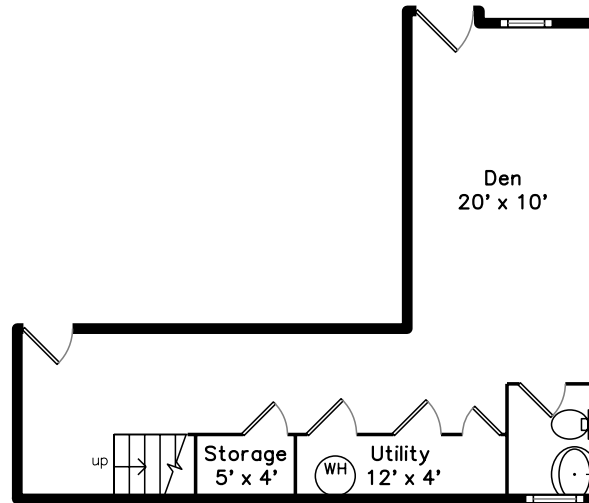

Upper

Main

Lower

96 Summit St
Waltham, MA 02451

PicturePlan by vis-home

Measurements may not be 100% accurate.
Floor plans are provided for convenience only.
Room sizes are not used to calculate area.

Upper

Main

Lower

Outside

Living Room

Living Room

Living Room

Hall

Dining Room

Dining Room

Dining Room

Dining Room

Dining Room

Kitchen

Kitchen

Kitchen

Kitchen