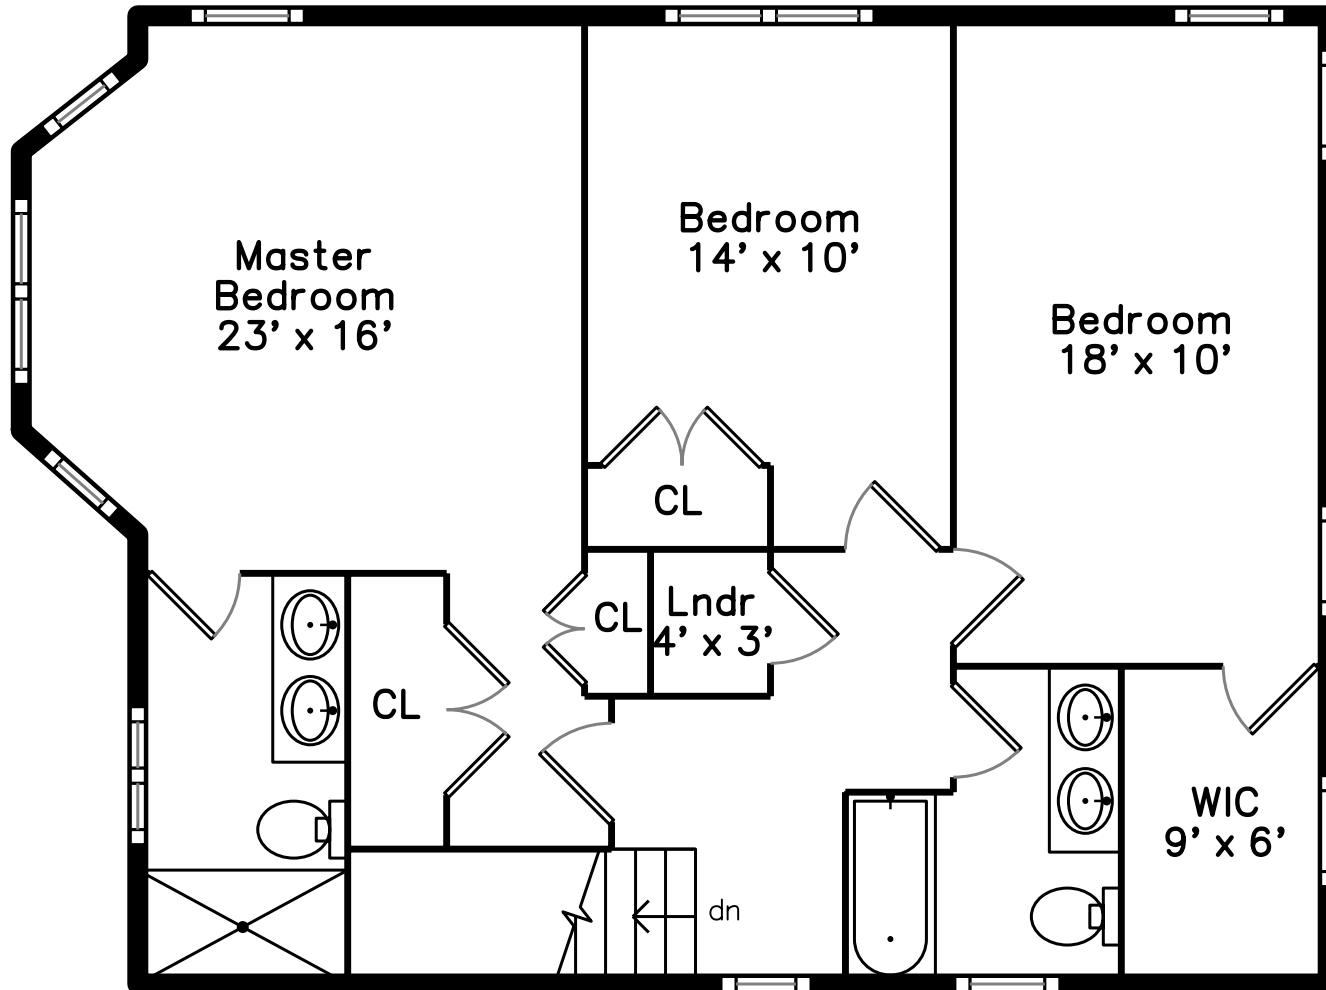

Upper

Main

Lower

96 Summit St
Waltham, MA 02451

PicturePlan by vis-home

Measurements may not be 100% accurate.
Floor plans are provided for convenience only.
Room sizes are not used to calculate area.

Upper

Main

Lower

Outside

Living Room

Living Room

Living Room

Hall

Dining Room

Dining Room

Dining Room

Dining Room

Dining Room

Kitchen

Kitchen

Kitchen

Kitchen

Bathroom

Master Bedroom

Master Bedroom

Master Bedroom

Master Bathroom

Bedroom

Bedroom

Bedroom