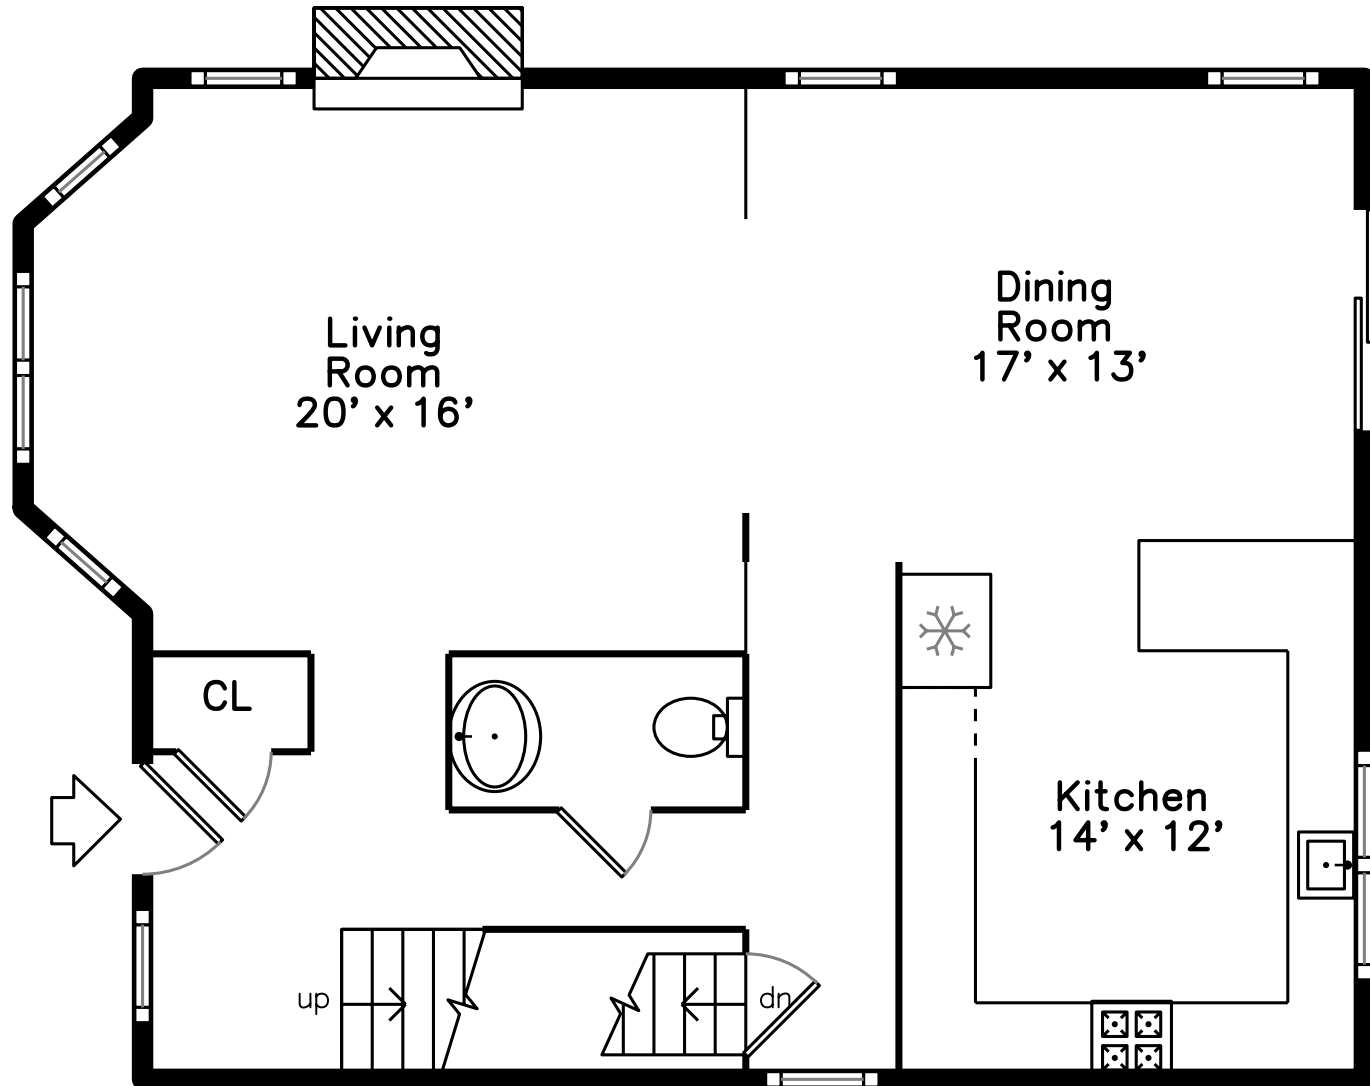

Upper

Main

Lower

96 Summit St
Waltham, MA 02451

PicturePlan by vis-home

Measurements may not be 100% accurate.
Floor plans are provided for convenience only.
Room sizes are not used to calculate area.

Upper

Main

Lower

Outside

Living Room

Living Room

Living Room

Hall

Dining Room

Dining Room

Dining Room

Dining Room

Dining Room

Kitchen

Kitchen

Kitchen

Kitchen

Bathroom

Master Bedroom

Master Bedroom

Master Bedroom

Master Bathroom

Bedroom

Bedroom

Bedroom