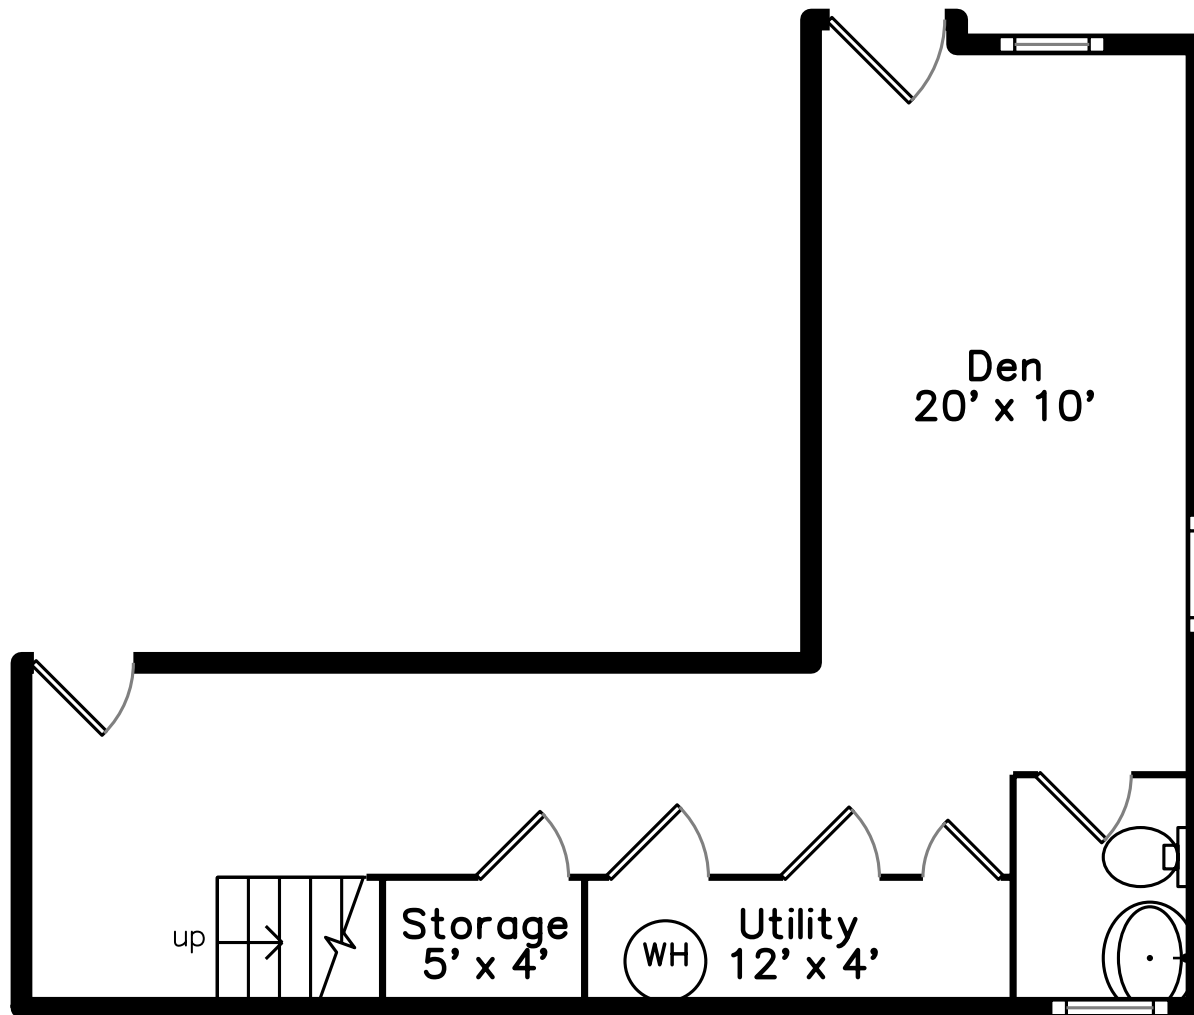

Upper

Main

Lower

96 Summit St
Waltham, MA 02451

PicturePlan by vis-home

Measurements may not be 100% accurate.
Floor plans are provided for convenience only.
Room sizes are not used to calculate area.

Upper

Main

Lower

Outside

Living Room

Living Room

Living Room

Hall

Dining Room

Dining Room

Dining Room

Dining Room

Dining Room

Kitchen

Kitchen

Kitchen

Kitchen

Bathroom

Master Bedroom

Master Bedroom

Master Bedroom

Master Bathroom

Bedroom

Bedroom

Bedroom