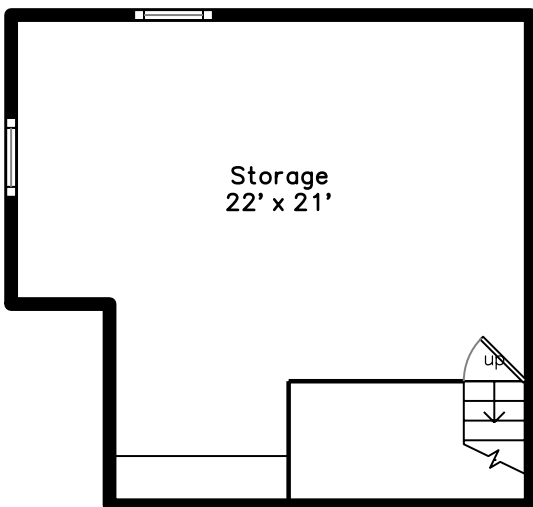

Main

Lower

15 Mystic Lake Drive #1
Arlington, MA 02474

PicturePlan by  vis-home

Measurements may not be 100% accurate.
Floor plans are provided for convenience only.
Room sizes are not used to calculate area.

Main

Lower

Outside

Outside

Outside

Outside

Deeded Side Deck

Outside