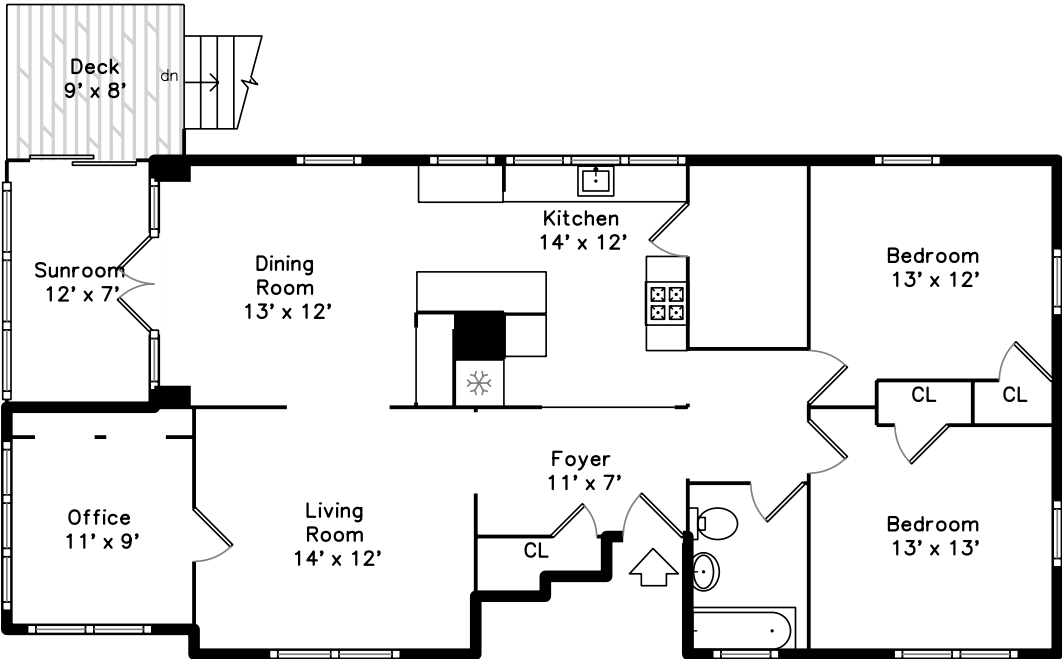

Main

Lower

15 Mystic Lake Drive #1
Arlington, MA 02474

PicturePlan by  vis-home

Measurements may not be 100% accurate.
Floor plans are provided for convenience only.
Room sizes are not used to calculate area.

Main

Lower

Outside

Outside

Outside

Outside

Deeded Side Deck

Outside

Outside

Outside

Outside

Living Room

Living Room

Living Room

Kitchen

Kitchen

Kitchen

Kitchen

Kitchen

Dining Room

Dining Room

Dining Room

Sunroom

Sunroom