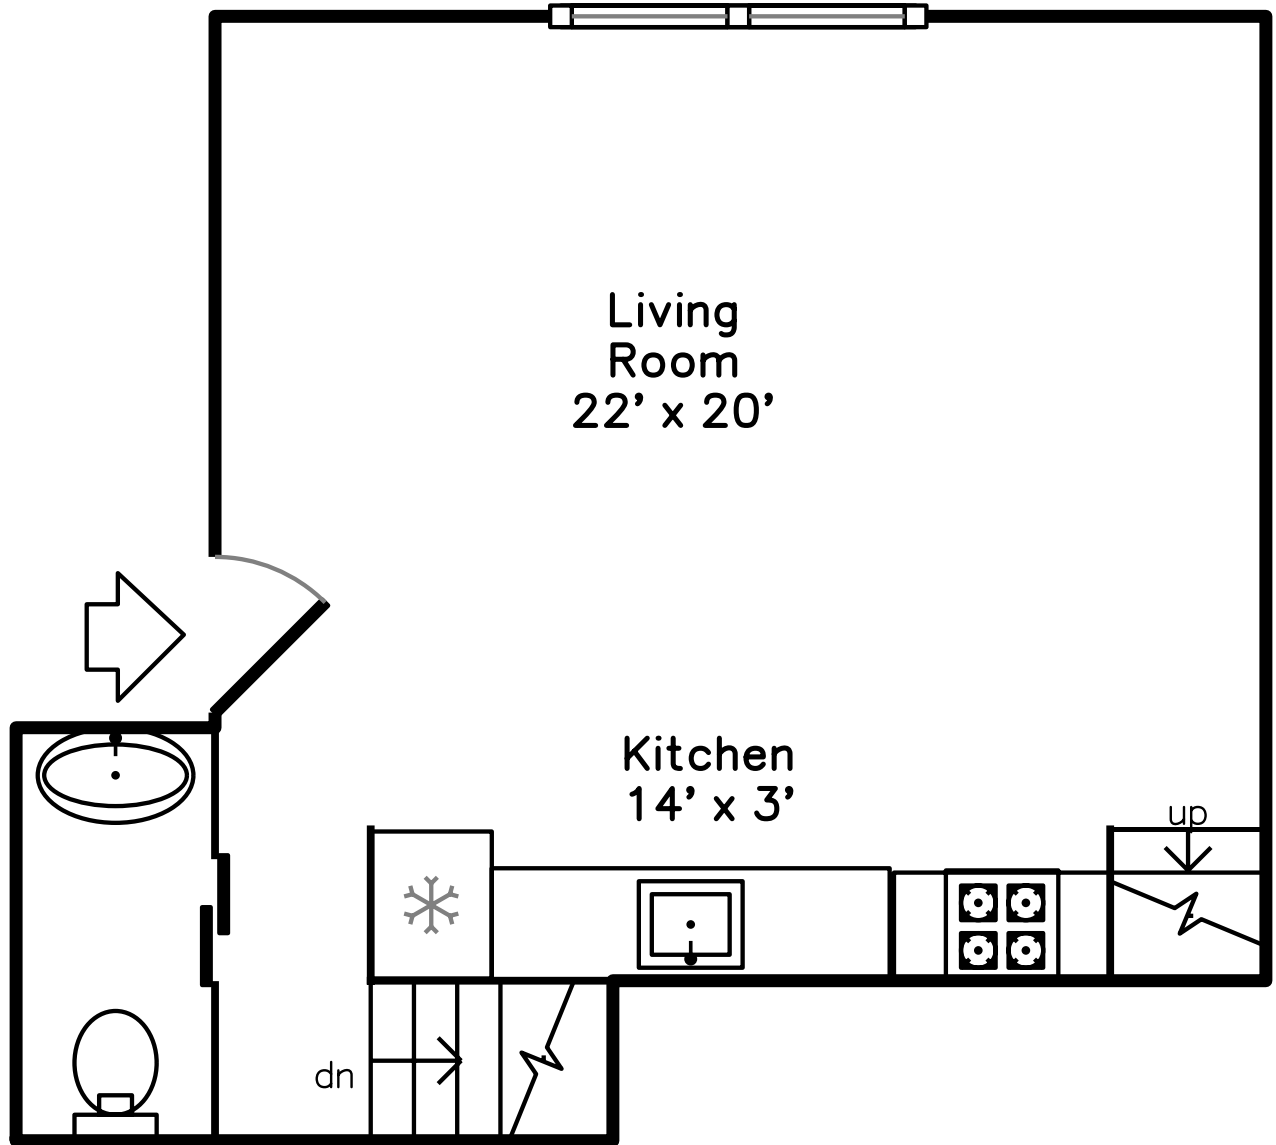

Upper

Main

Building:

Deck:

Garage:

Studio:

100 Pearl Street #7
Chelsea, MA 02150

PicturePlan(tm) by Vis-Home(C) 2016
Measurements may not be 100% accurate.
Floor plans are provided for convenience only.
Room sizes are not used to calculate area.

Upper

Main

Building:

Deck:

Garage:

Studio: