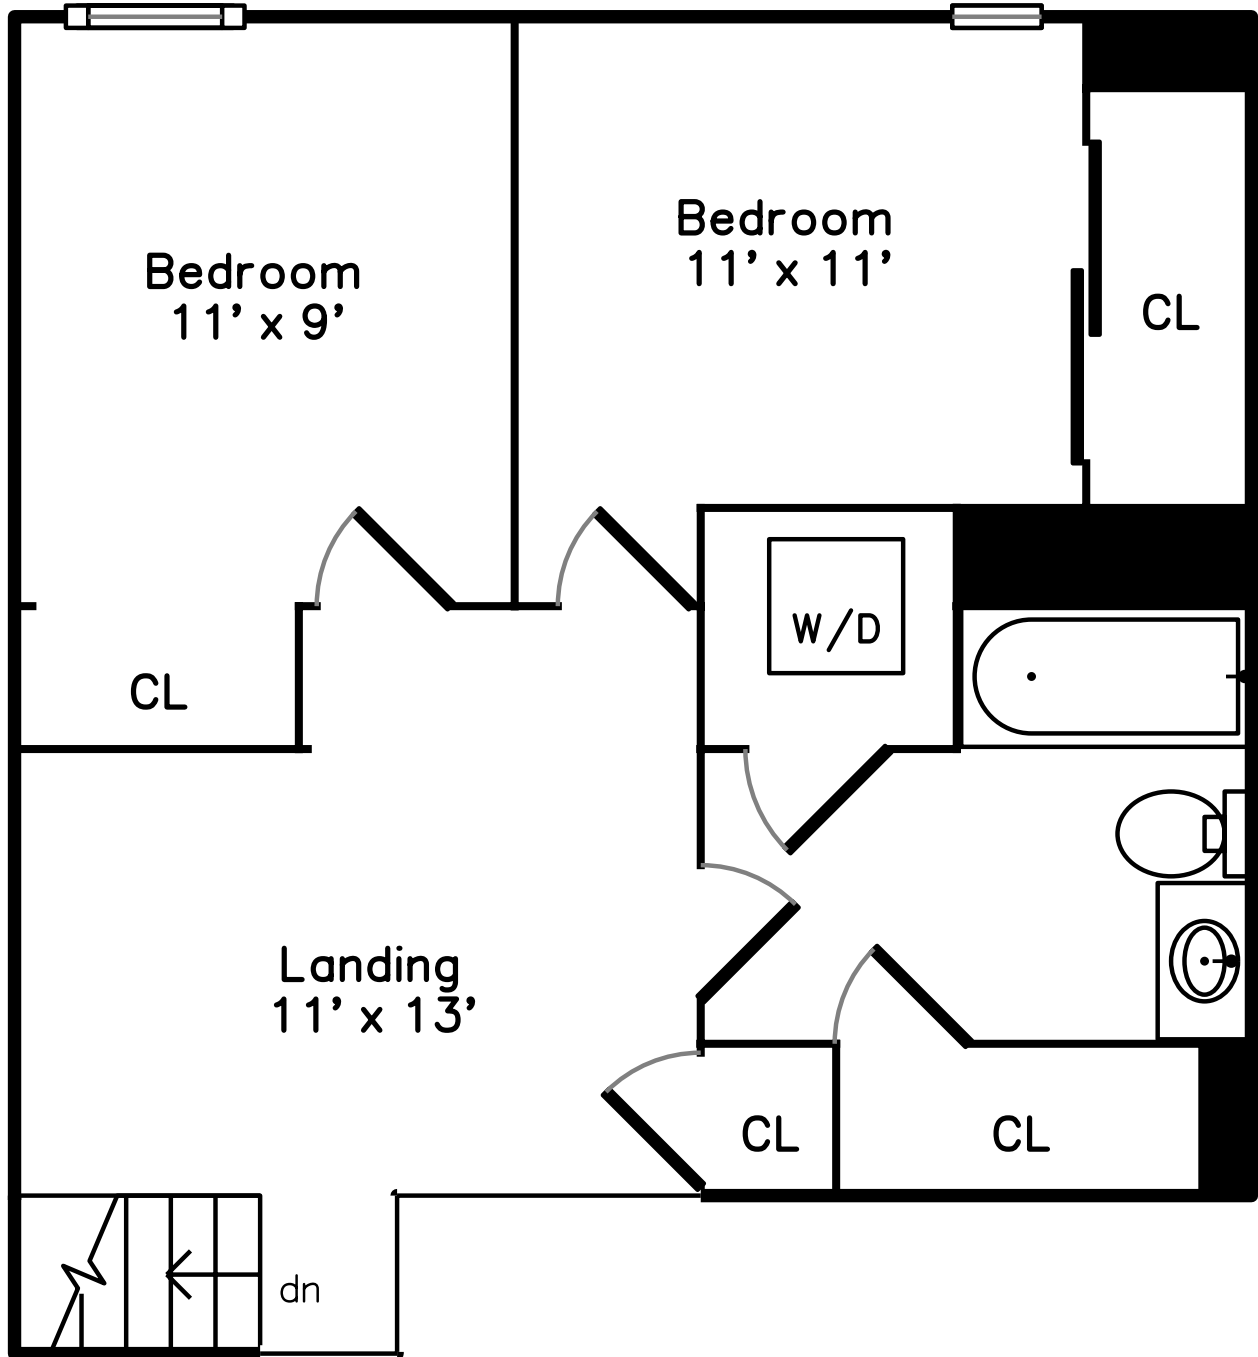

Upper

Main

Building:

Deck:

Garage:

Studio:

100 Pearl Street #7
Chelsea, MA 02150

PicturePlan(tm) by Vis-Home(C) 2016
Measurements may not be 100% accurate.
Floor plans are provided for convenience only.
Room sizes are not used to calculate area.

Upper

Main

Building:

Deck:

Garage:

Studio: