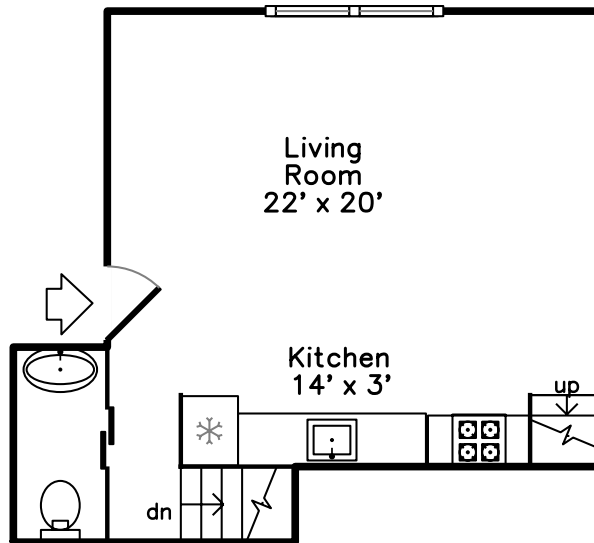

Upper

Main

Building:

Deck:

Garage:

Studio:

100 Pearl Street #7
Chelsea, MA 02150

PicturePlan(tm) by Vis-Home(C) 2016
Measurements may not be 100% accurate.
Floor plans are provided for convenience only.
Room sizes are not used to calculate area.

Upper

Main

Building:

Deck:

Garage:

Studio: