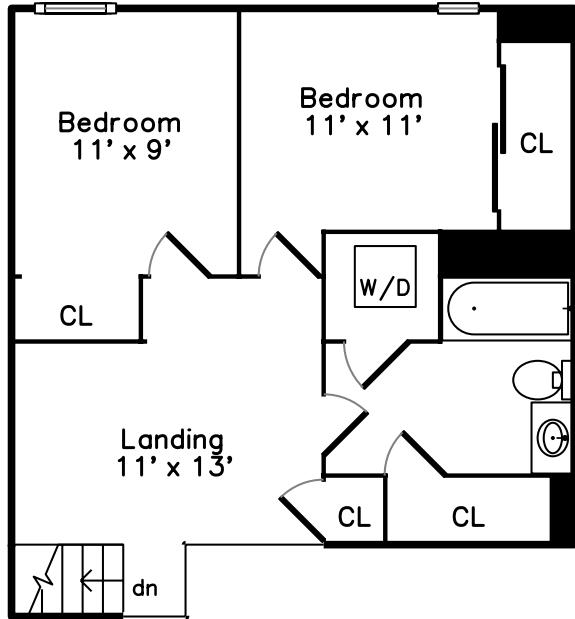

Upper

Main

Building:

Deck:

Garage:

Studio:

100 Pearl Street #7
Chelsea, MA 02150

PicturePlan(tm) by Vis-Home(C) 2016
Measurements may not be 100% accurate.
Floor plans are provided for convenience only.
Room sizes are not used to calculate area.

Upper

Main

Building:

Deck:

Garage:

Studio: