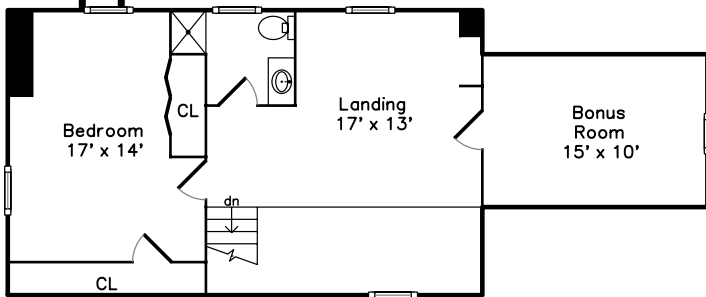

Upper

Lower

Main

95 Roller Coaster Road
Hanson, MA 02341

PicturePlan(tm) by Vis-Home(C) 2016
Measurements may not be 100% accurate.
Floor plans are provided for convenience only.
Room sizes are not used to calculate area.

Upper

Main

Lower