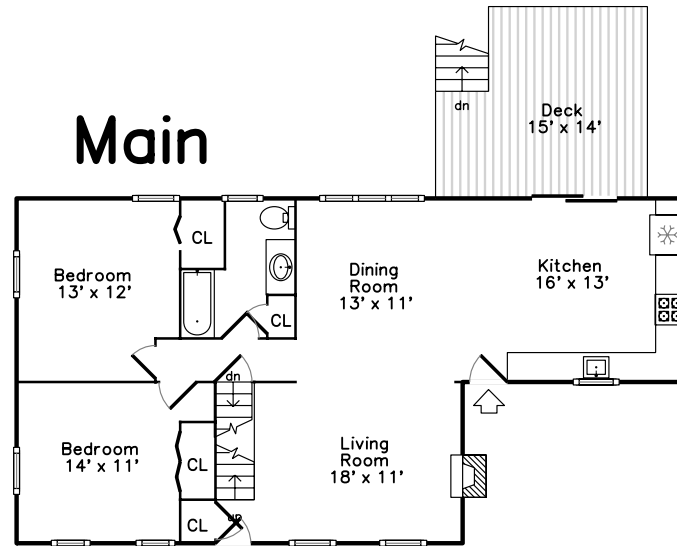

Upper

Lower

Main

95 Roller Coaster Road
Hanson, MA 02341

PicturePlan(tm) by Vis-Home(C) 2016
Measurements may not be 100% accurate.
Floor plans are provided for convenience only.
Room sizes are not used to calculate area.

Upper

Main

Lower