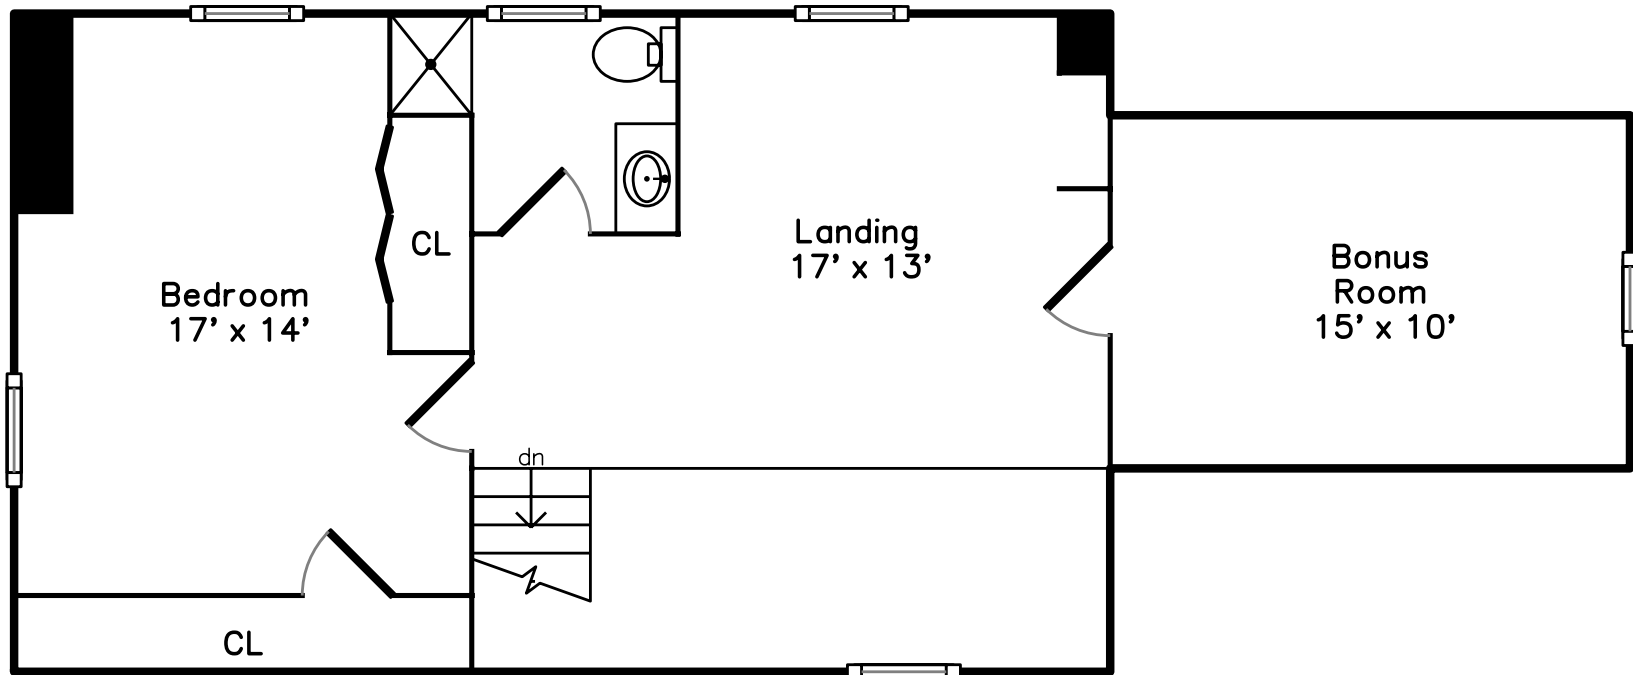

Upper

Lower

Main

95 Roller Coaster Road
Hanson, MA 02341

PicturePlan(tm) by Vis-Home(C) 2016
Measurements may not be 100% accurate.
Floor plans are provided for convenience only.
Room sizes are not used to calculate area.

Upper

Main

Lower