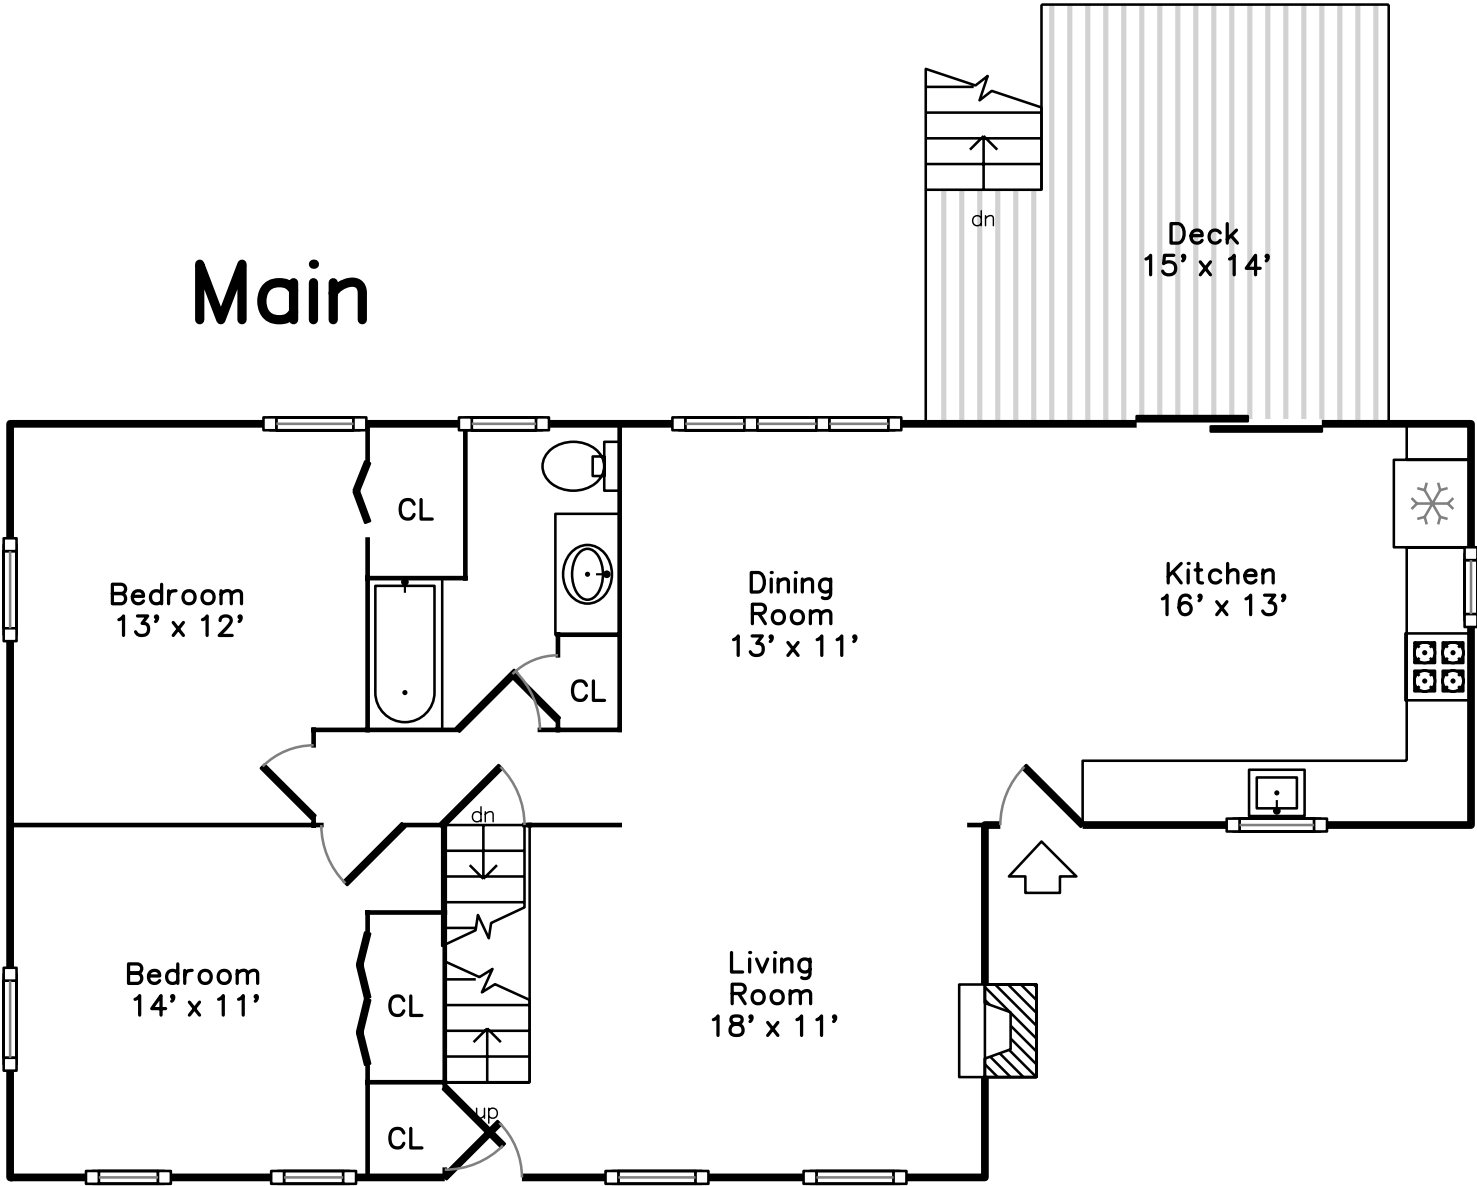

Upper

Lower

Main

95 Roller Coaster Road
Hanson, MA 02341

PicturePlan(tm) by Vis-Home(C) 2016
Measurements may not be 100% accurate.
Floor plans are provided for convenience only.
Room sizes are not used to calculate area.

Upper

Main

Lower