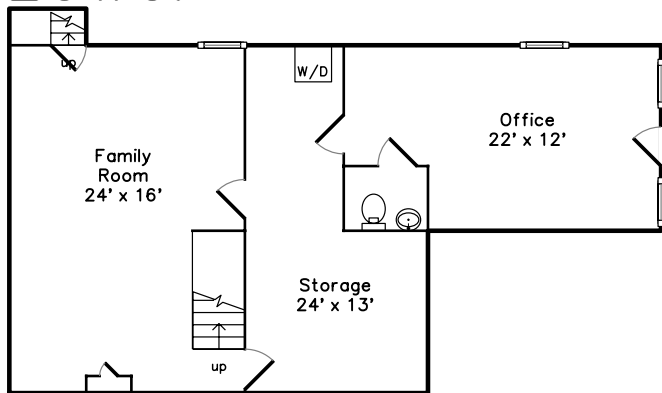

Upper

Lower

Main

95 Roller Coaster Road
Hanson, MA 02341

PicturePlan(tm) by Vis-Home(C) 2016
Measurements may not be 100% accurate.
Floor plans are provided for convenience only.
Room sizes are not used to calculate area.

Upper

Main

Lower