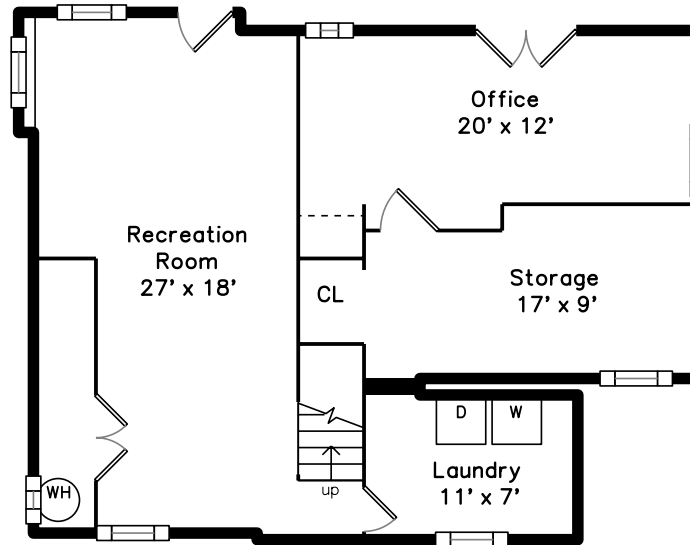

Top

Main

Upper

Lower

130 Grove Street
Quincy, MA 02169

PicturePlan by  vis-home

Measurements may not be 100% accurate.
Floor plans are provided for convenience only.
Room sizes are not used to calculate area.

Top

Upper

Main

Lower

Outside

Outside

Living Room

Living Room

Living Room

Dining Room

Kitchen/ Dining

Dining Room

Kitchen

Kitchen/ Dining

Kitchen / Dining

Kitchen

Bathroom

Master Bedroom

Master Bedroom

Master Bathroom

Bedroom

Bedroom

Bathroom

Bedroom