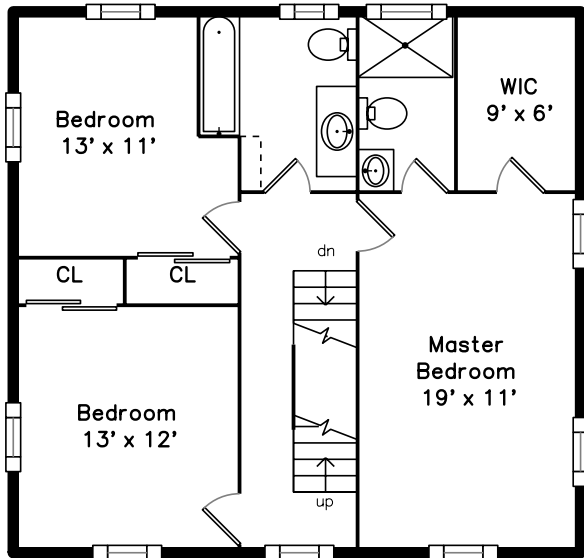

Top

Main

Upper

Lower

130 Grove Street
Quincy, MA 02169

PicturePlan by  vis-home

Measurements may not be 100% accurate.
Floor plans are provided for convenience only.
Room sizes are not used to calculate area.

Top

Upper

Main

Lower

Outside

Outside

Living Room

Living Room

Bathroom

Master Bedroom

Master Bedroom

Master Bathroom

Bedroom

Bedroom

Bathroom

Bedroom

Bedroom

Bedroom

Recreation Room

Recreation Room

Office