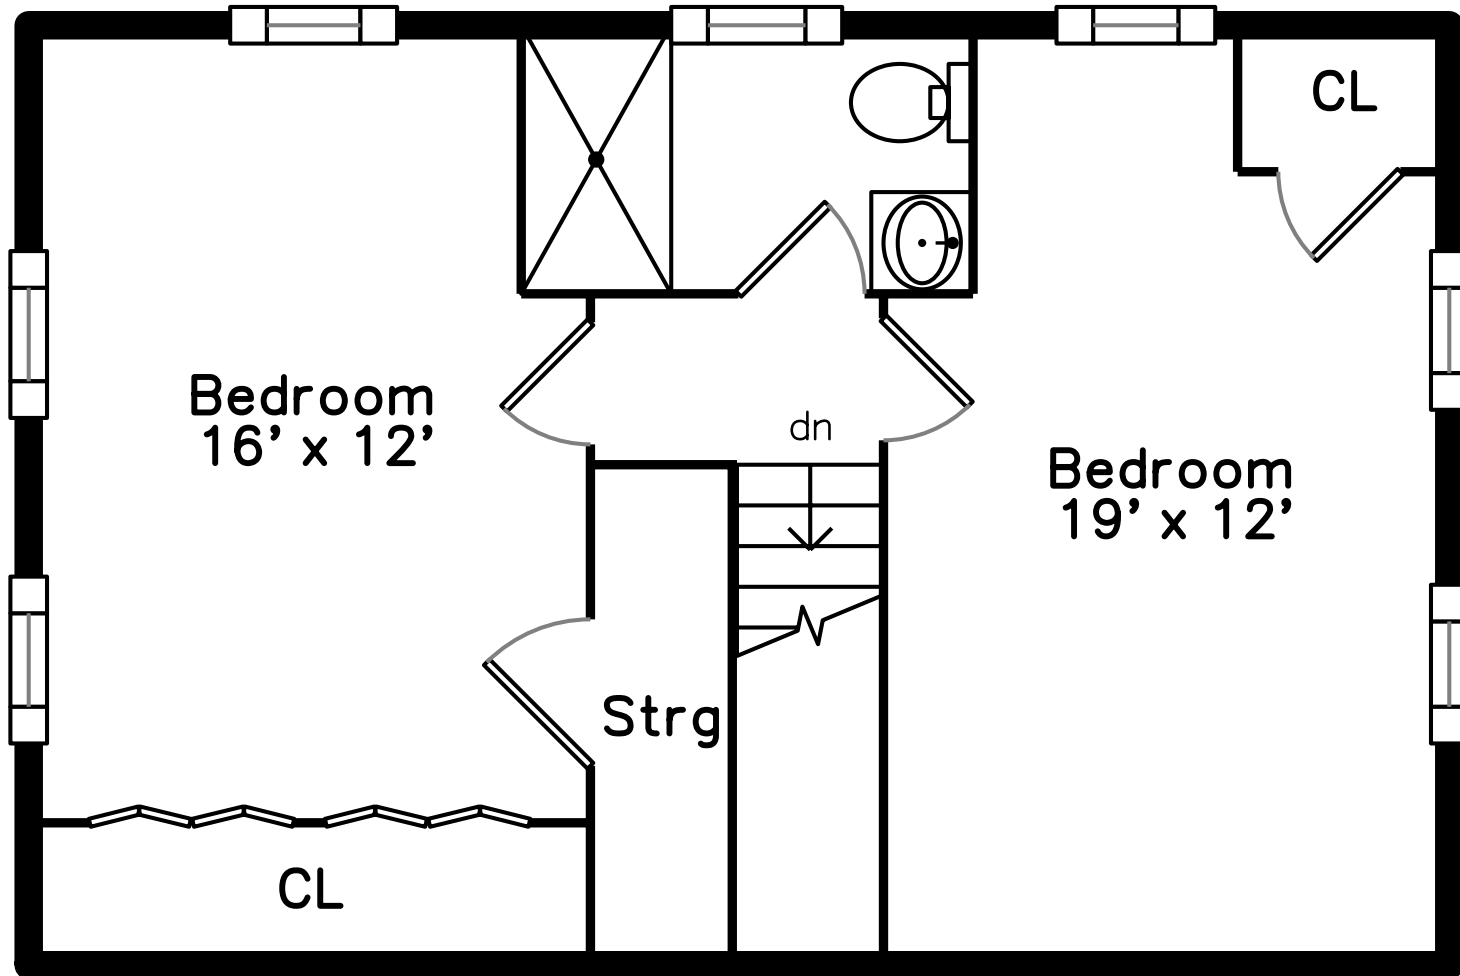

Top

Main

Upper

Lower

130 Grove Street
Quincy, MA 02169

PicturePlan by  vis-home

Measurements may not be 100% accurate.
Floor plans are provided for convenience only.
Room sizes are not used to calculate area.

Top

Upper

Main

Lower

Outside

Outside

Living Room

Living Room

Bathroom

Master Bedroom

Master Bedroom

Master Bathroom

Bedroom

Bedroom

Bathroom

Bedroom

Bedroom

Bedroom

Recreation Room

Recreation Room

Office