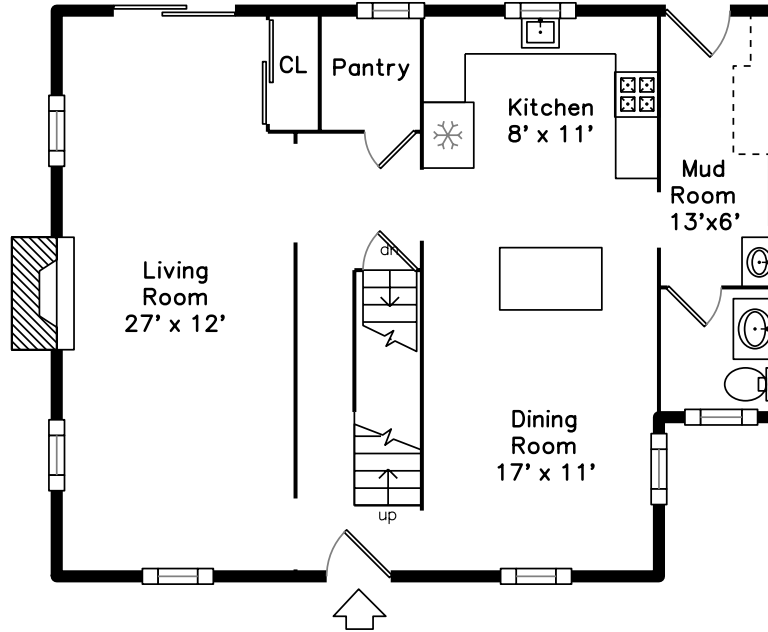

Top

Main

Upper

Lower

130 Grove Street
Quincy, MA 02169

PicturePlan by  vis-home

Measurements may not be 100% accurate.
Floor plans are provided for convenience only.
Room sizes are not used to calculate area.

Top

Upper

Main

Lower

Outside

Outside

Living Room

Living Room

Living Room

Dining Room

Kitchen/ Dining

Dining Room

Kitchen

Kitchen/ Dining

Kitchen / Dining

Kitchen

Bedroom

Bedroom

Recreation Room

Recreation Room

Office