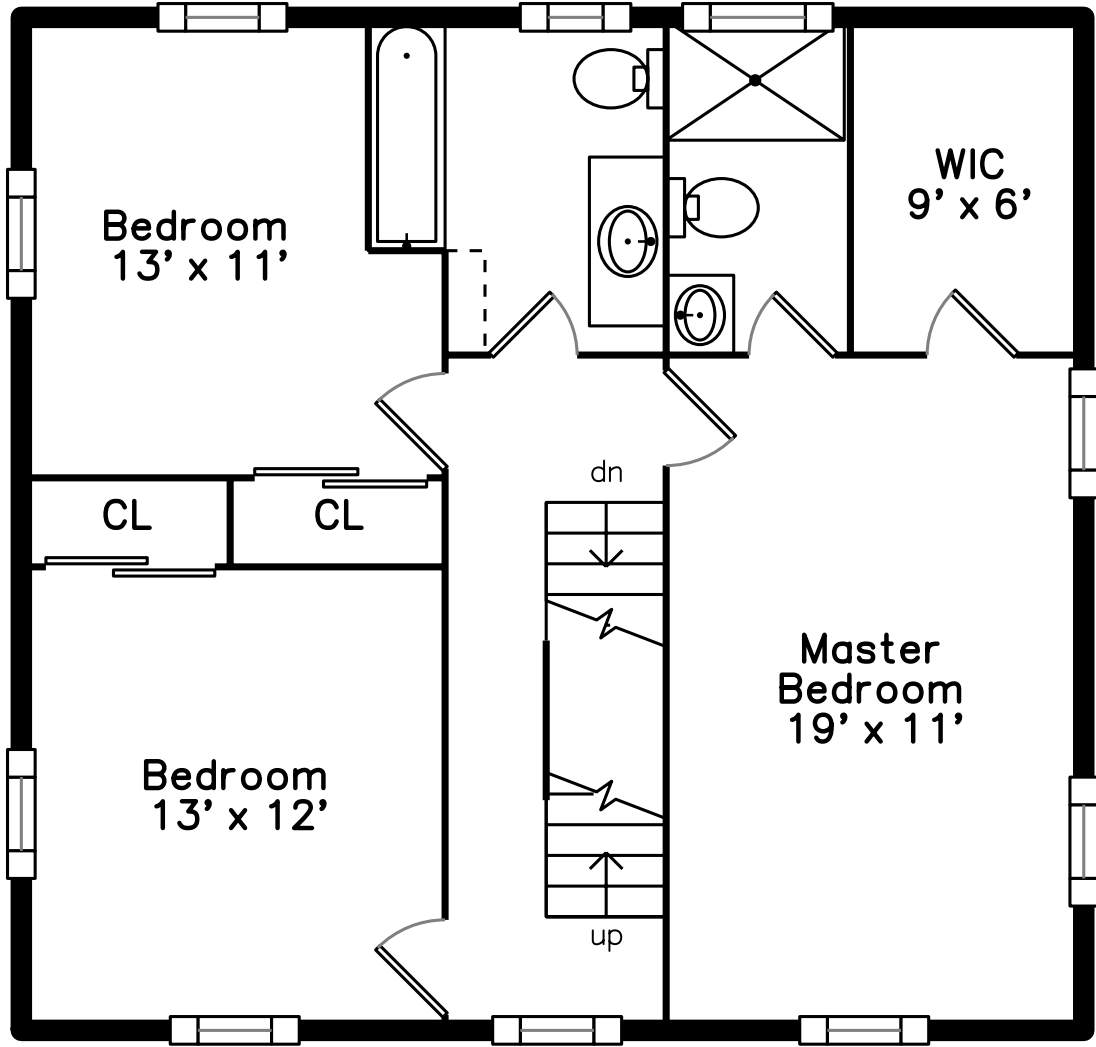

Top

Main

Upper

Lower

130 Grove Street
Quincy, MA 02169

PicturePlan by  vis-home

Measurements may not be 100% accurate.
Floor plans are provided for convenience only.
Room sizes are not used to calculate area.

Top

Upper

Main

Lower

Outside

Outside

Living Room

Living Room

Living Room

Dining Room

Kitchen/ Dining

Dining Room

Kitchen

Kitchen/ Dining

Kitchen / Dining

Kitchen

Bathroom

Master Bedroom

Master Bedroom

Master Bathroom

Bedroom

Bedroom

Bathroom

Bedroom