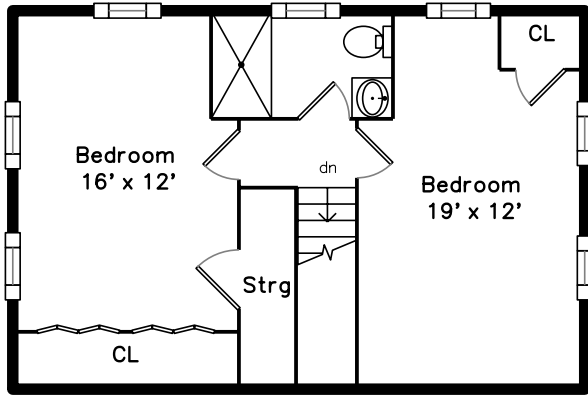

Top

Main

Upper

Lower

130 Grove Street
Quincy, MA 02169

PicturePlan by  vis-home

Measurements may not be 100% accurate.
Floor plans are provided for convenience only.
Room sizes are not used to calculate area.

Top

Upper

Main

Lower

Outside

Outside

Living Room

Living Room

Bathroom

Master Bedroom

Master Bedroom

Master Bathroom

Bedroom

Bedroom

Bathroom

Bedroom

Bedroom

Bedroom

Recreation Room

Recreation Room

Office