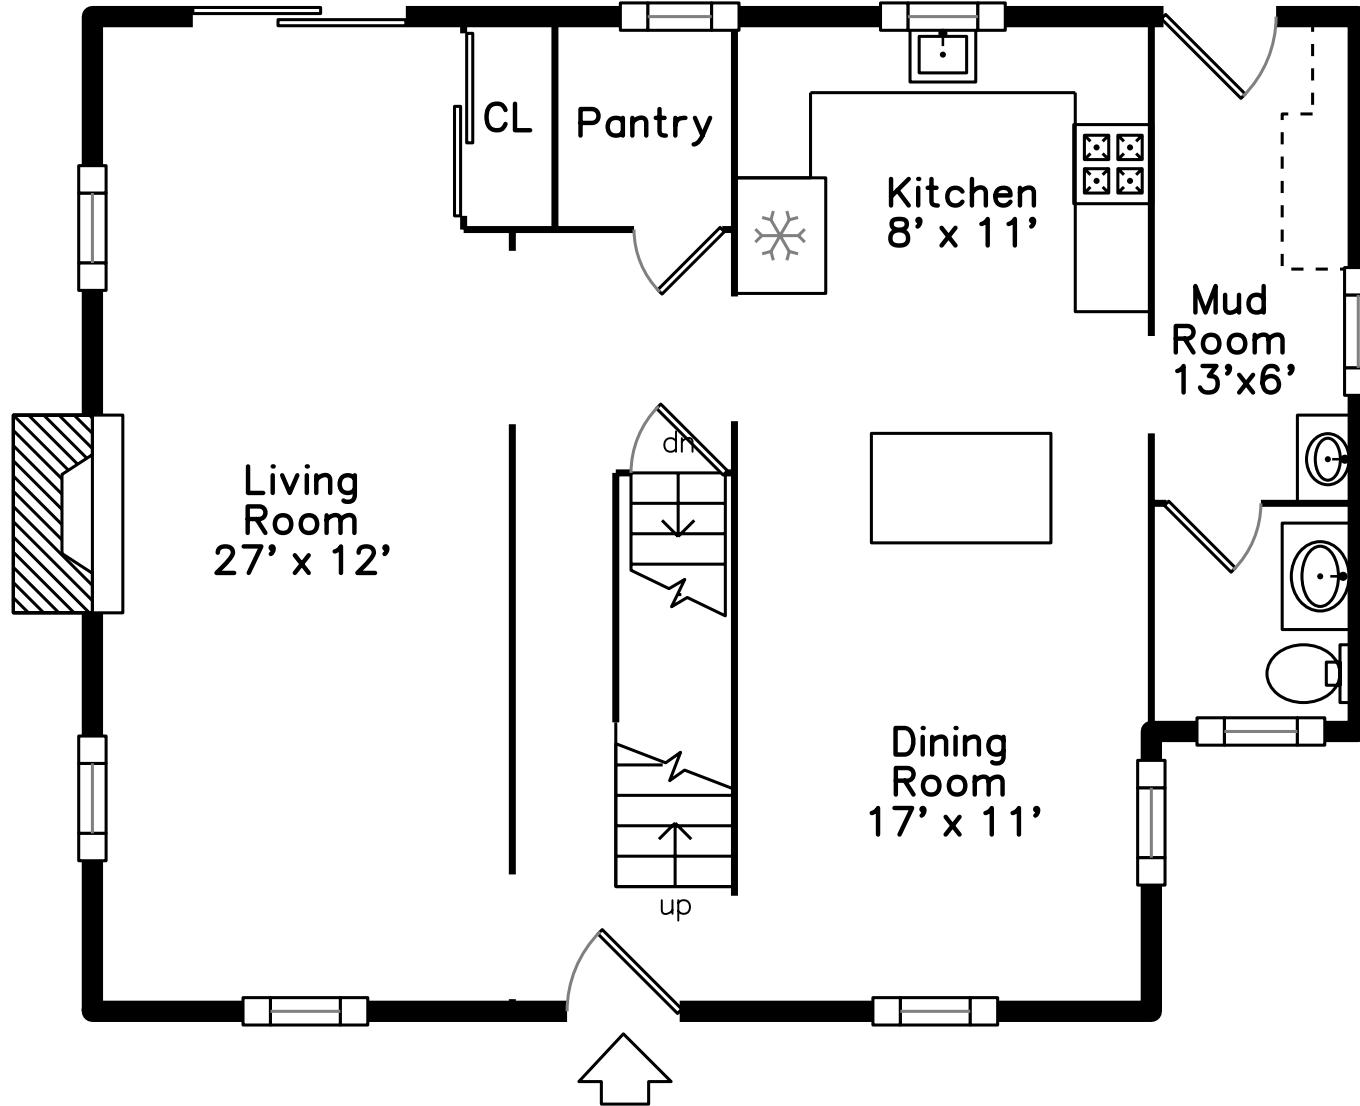

Top

Main

Upper

Lower

130 Grove Street
Quincy, MA 02169

PicturePlan by  vis-home

Measurements may not be 100% accurate.
Floor plans are provided for convenience only.
Room sizes are not used to calculate area.

Top

Upper

Main

Lower

Outside

Outside

Living Room

Living Room

Living Room

Dining Room

Kitchen/ Dining

Dining Room

Kitchen

Kitchen/ Dining

Kitchen / Dining

Kitchen

Bathroom

Master Bedroom

Master Bedroom

Master Bathroom

Bedroom

Bedroom

Bathroom

Bedroom