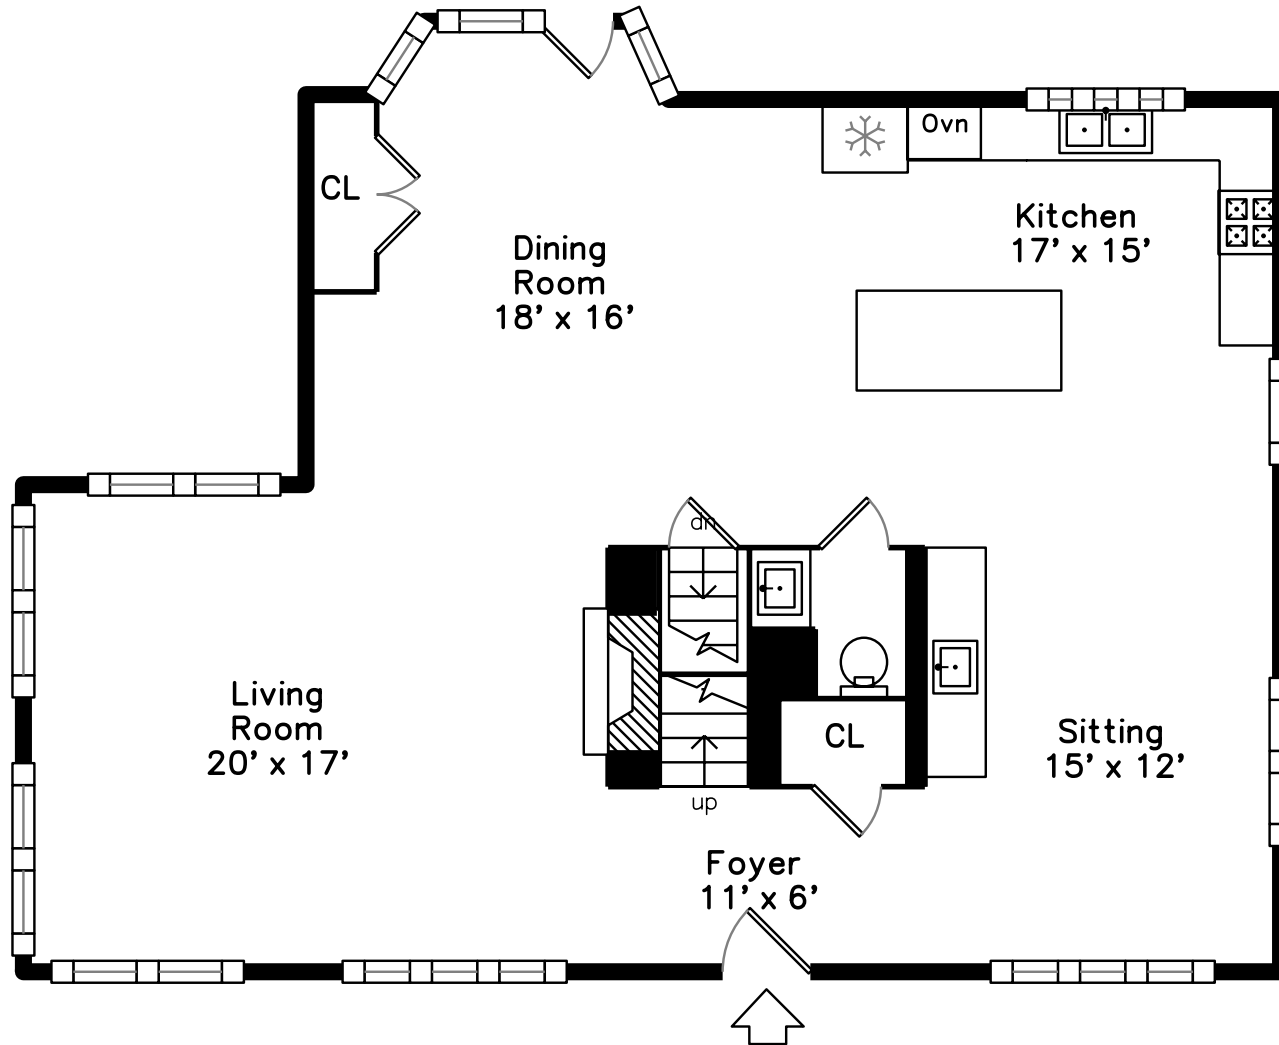

Upper

Main

Top

Basement

14 Scott Road
Belmont, MA 02478

Top

Upper

Main

Basement

Outside

Outside

Outside

Outside

Foyer

Living Room

Living Room

Living Room

Dining Room

Dining Room

Dining Room

Kitchen

Kitchen

Kitchen

Sitting

Sitting

05Bath

Master Bedroom

Master Bedroom

WalkIn Closet

WalkIn Closet

Master Bathroom

Master Bathroom