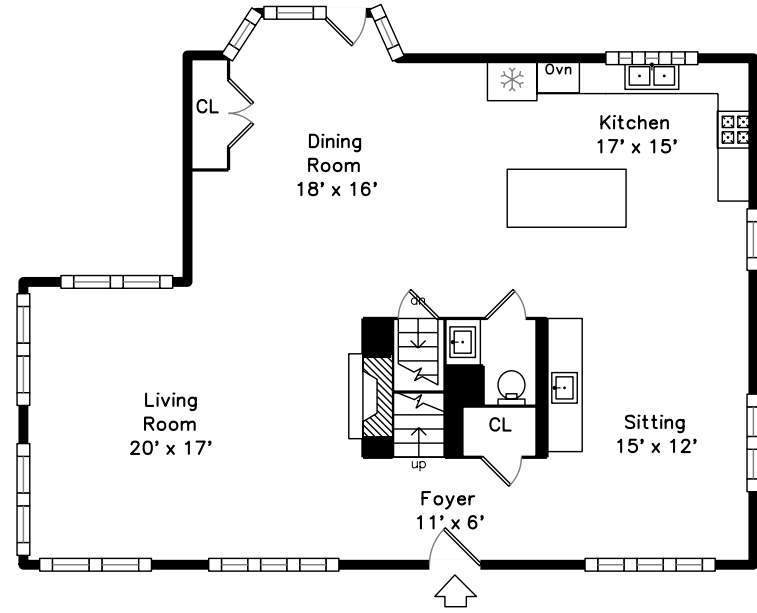

Upper

Main

Top

Basement

14 Scott Road
Belmont, MA 02478

Top

Upper

Main

Basement

Outside

Outside

Outside

Outside

Foyer

Living Room

Living Room

Living Room

Dining Room

Dining Room

Dining Room

Kitchen

Kitchen

Kitchen

Sitting

Sitting

05Bath

Master Bedroom

Master Bedroom

WalkIn Closet

WalkIn Closet

Master Bathroom

Master Bathroom