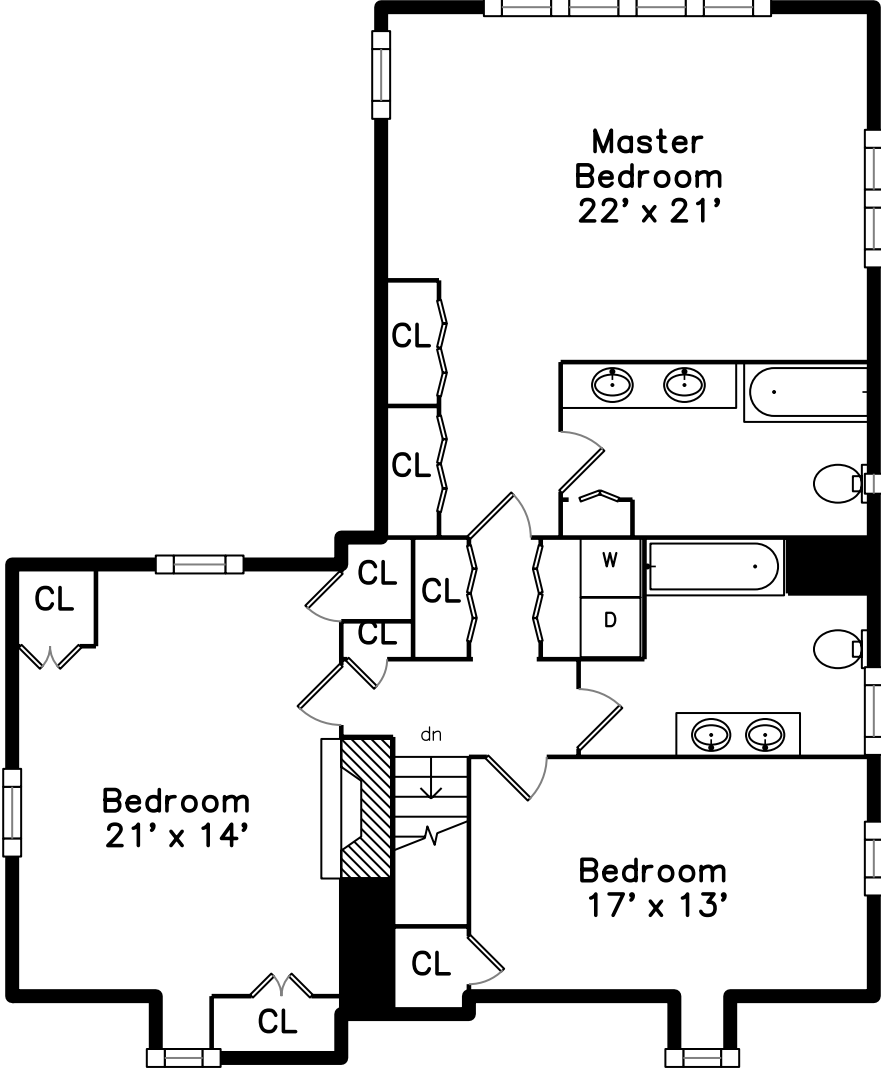

## Basement

## Coach Upper

8 Atherton Road  
Winchester, MA 01890

PicturePlan by  vis-home

Measurements may not be 100% accurate.  
Floor plans are provided for convenience only.  
Room sizes are not used to calculate area.

# Upper

# Basement

Outside

Outside

Outside

Outside

Foyer

Family Room

Family Room