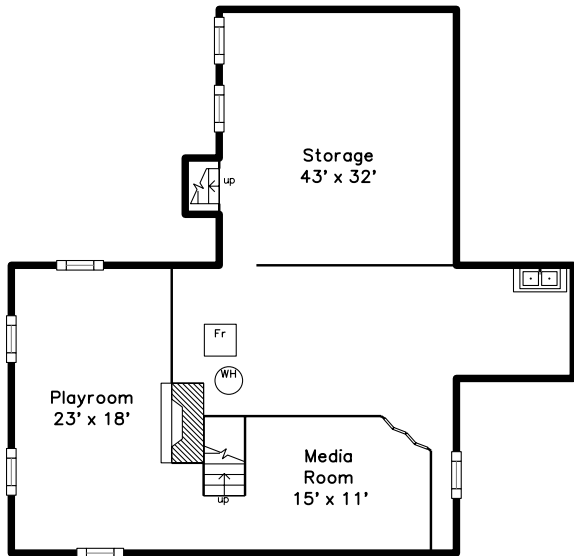

## Upper

## Basement

## Coach Upper

8 Atherton Road  
Winchester, MA 01890

PicturePlan by  vis-home

Measurements may not be 100% accurate.  
Floor plans are provided for convenience only.  
Room sizes are not used to calculate area.