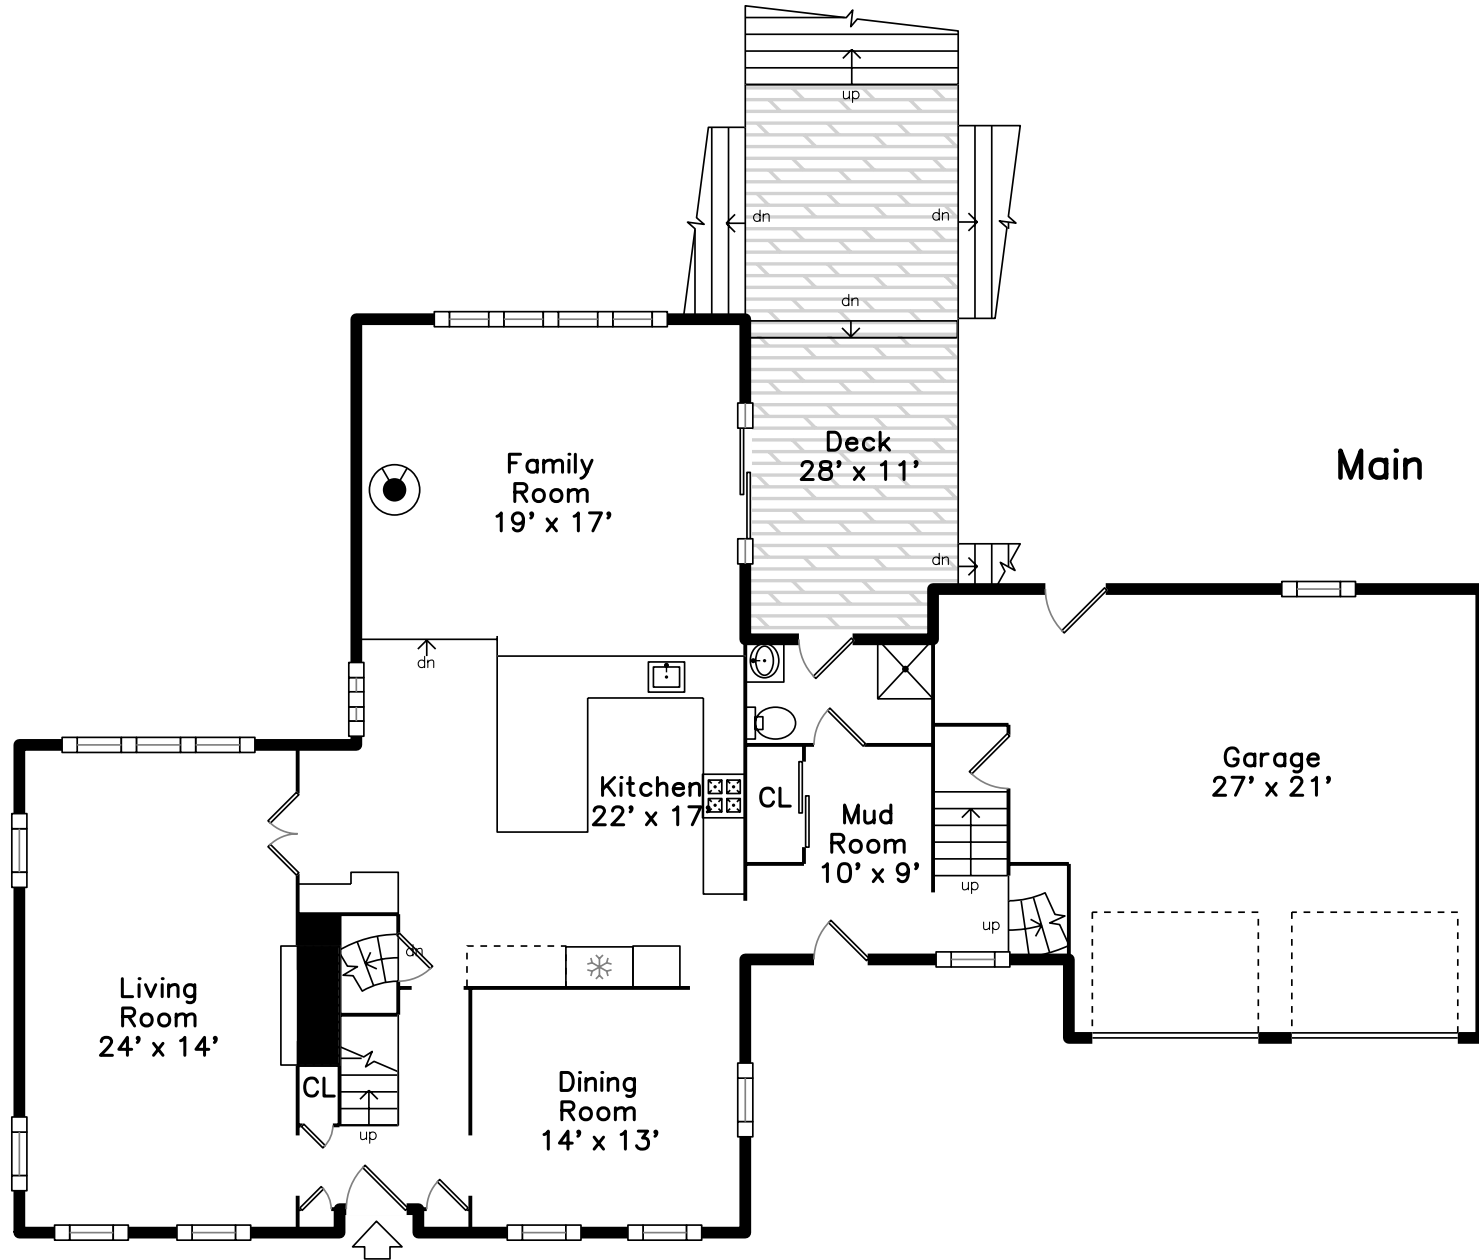

## Basement

## Coach Upper

8 Atherton Road  
Winchester, MA 01890

PicturePlan by  vis-home

Measurements may not be 100% accurate.  
Floor plans are provided for convenience only.  
Room sizes are not used to calculate area.

# Upper

# Basement

Outside

Outside

Outside

Outside

Foyer

Family Room

Family Room