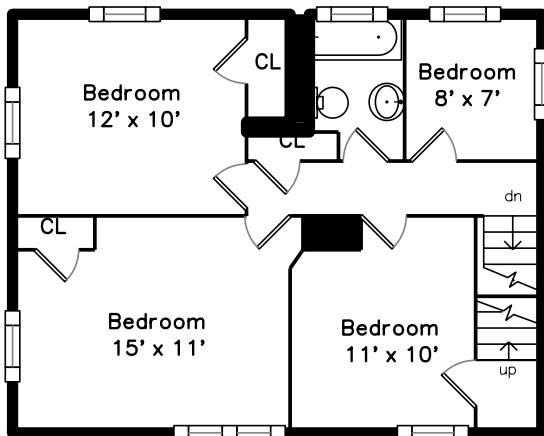

# Main

21 Durant Road  
Wellesley, MA 02482

PicturePlan by vis-home

Measurements may not be 100% accurate.  
Floor plans are provided for convenience only.  
Room sizes are not used to calculate area.

# Upper

# Basement

Top