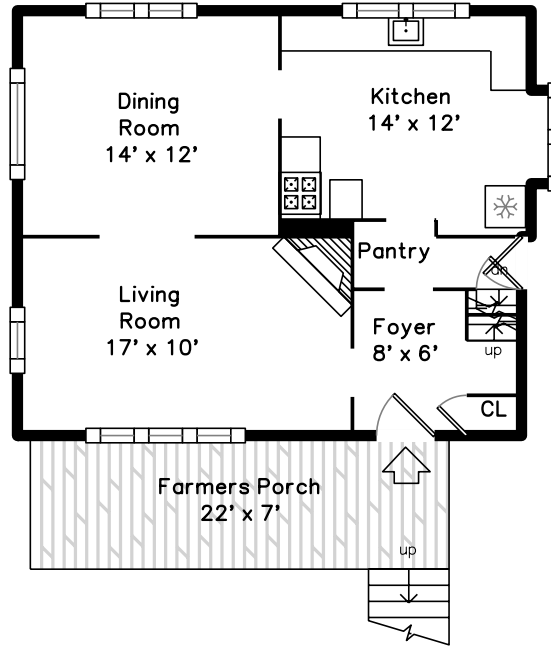

# Main

21 Durant Road  
Wellesley, MA 02482

PicturePlan by vis-home

Measurements may not be 100% accurate.  
Floor plans are provided for convenience only.  
Room sizes are not used to calculate area.

# Upper

# Basement

Top

Dining Room

Dining Room

Kitchen

Kitchen

Bedroom

Bedroom

Bedroom

Bedroom