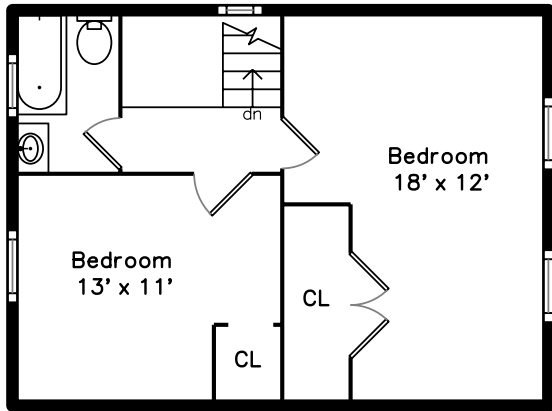

Upper

Main

**39 Lambert Avenue
Chelsea, MA 02150**

PicturePlan by  vis-home

Measurements may not be 100% accurate.
Floor plans are provided for convenience only.
Room sizes are not used to calculate area.

Upper

Main

Outside

Outside

Outside

Outside

Outside

Living Room

Living Room

Dining Room

Dining Room

Kitchen

Kitchen

Kitchen

Bonus Room

Bonus Room

Bathroom

Deck

Deck

Bedroom

Bedroom

Bedroom

Bedroom

Bathroom