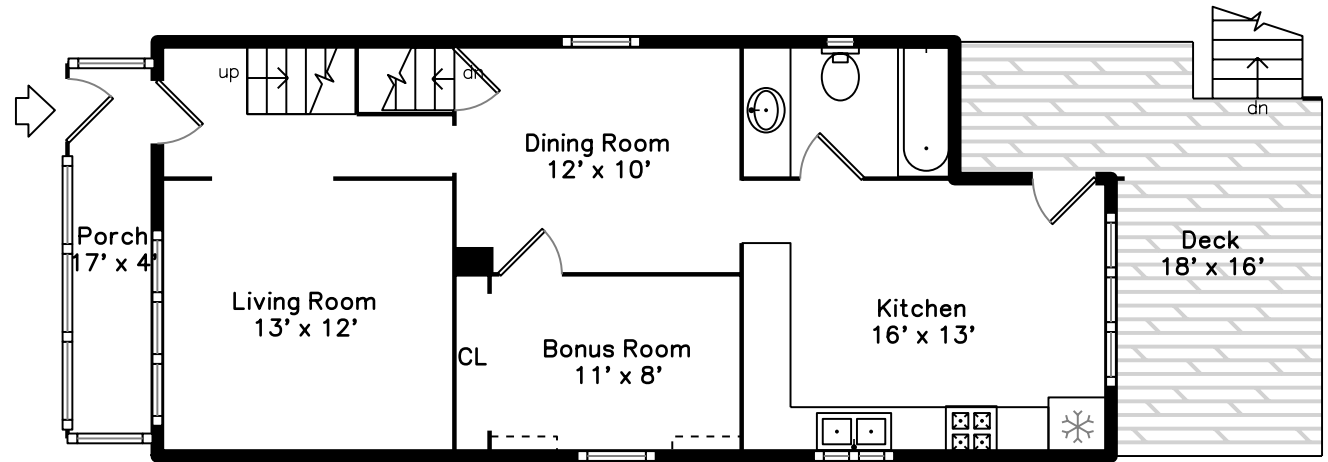

Upper

Main

**39 Lambert Avenue
Chelsea, MA 02150**

PicturePlan by  vis-home

Measurements may not be 100% accurate.
Floor plans are provided for convenience only.
Room sizes are not used to calculate area.

Upper

Main

Outside

Outside

Outside

Outside

Outside

Living Room

Living Room

Dining Room

Dining Room

Kitchen

Kitchen

Kitchen

Bonus Room

Bonus Room