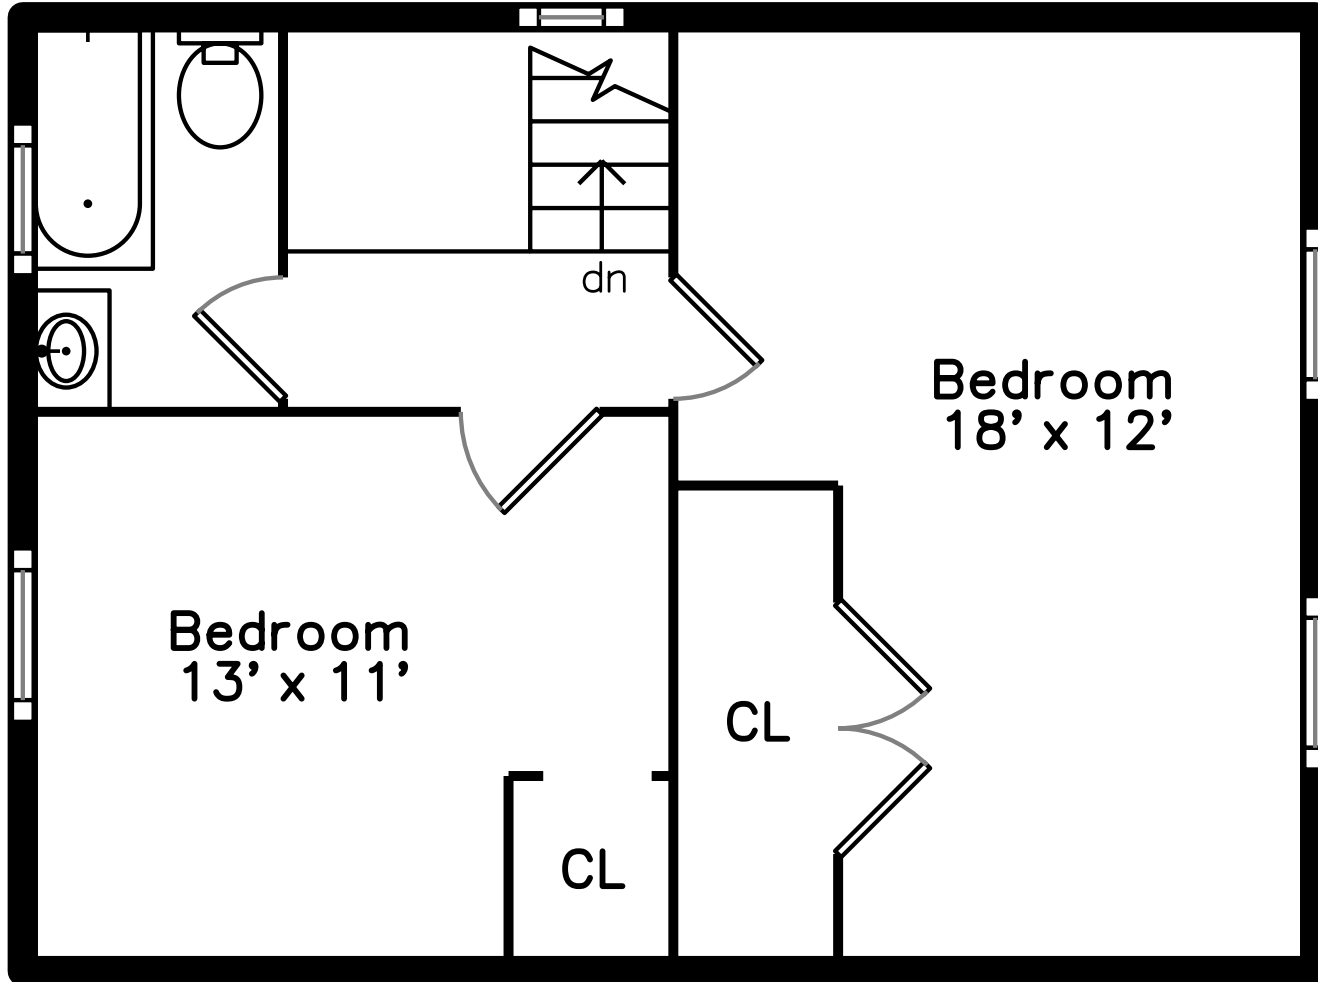

Upper

Main

**39 Lambert Avenue
Chelsea, MA 02150**

PicturePlan by  vis-home

Measurements may not be 100% accurate.
Floor plans are provided for convenience only.
Room sizes are not used to calculate area.

Upper

Main

Outside

Outside

Outside

Outside

Outside

Living Room

Living Room

Dining Room

Dining Room

Kitchen

Kitchen

Kitchen

Bonus Room

Bonus Room

Bathroom

Deck

Deck

Bedroom

Bedroom

Bedroom

Bedroom

Bathroom