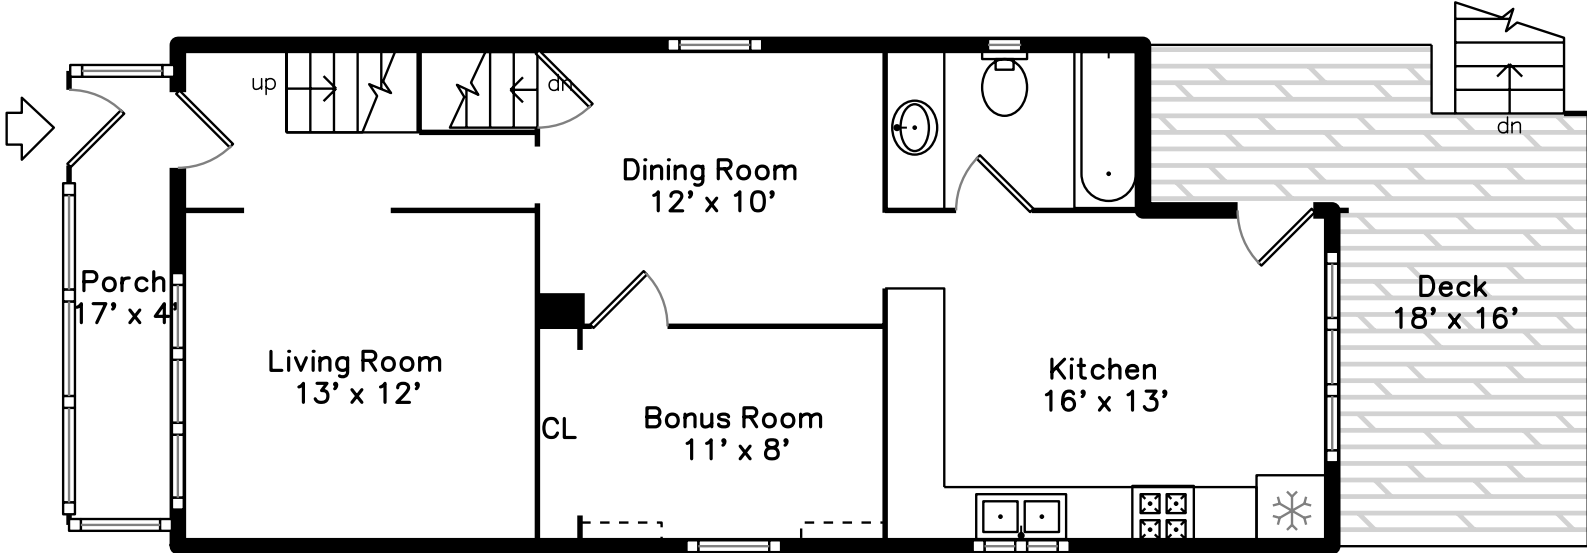

Upper

Main

**39 Lambert Avenue
Chelsea, MA 02150**

PicturePlan by  vis-home

Measurements may not be 100% accurate.
Floor plans are provided for convenience only.
Room sizes are not used to calculate area.

Upper

Main

Outside

Outside

Outside

Outside

Outside

Living Room

Living Room

Dining Room

Dining Room

Kitchen

Kitchen

Kitchen

Bonus Room

Bonus Room

Bathroom

Deck

Deck

Bedroom

Bedroom

Bedroom

Bedroom

Bathroom