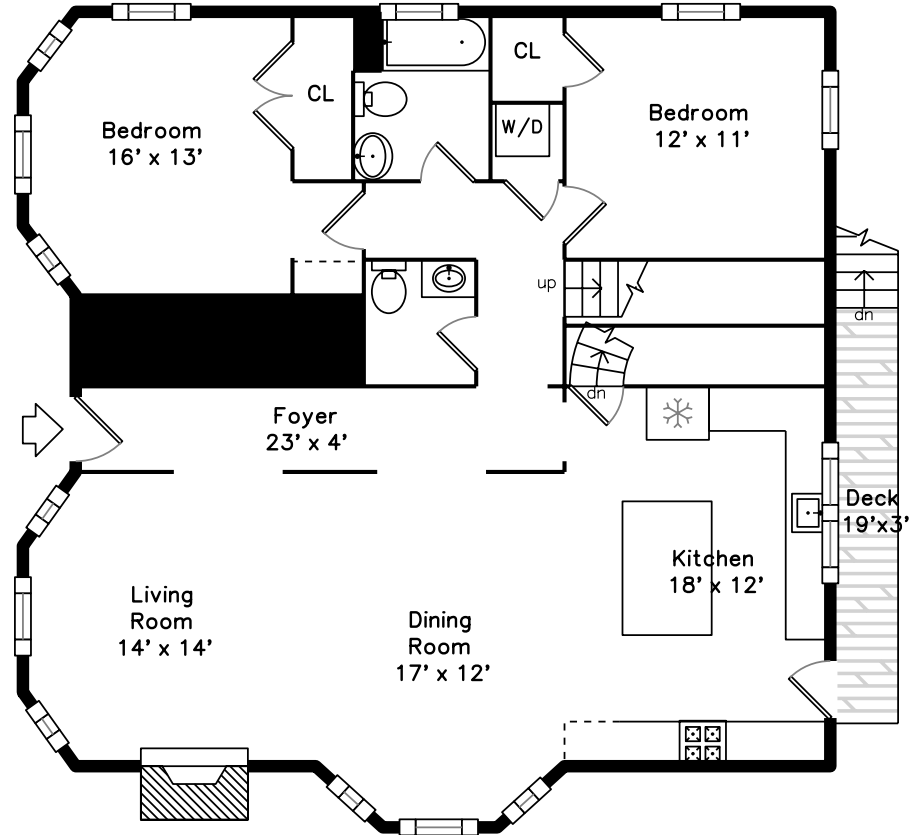

# Upper

# Main

# Basement

**893 Broadway Street #1  
Somerville, MA 02144**

PicturePlan by  vis-home

Measurements may not be 100% accurate.  
Floor plans are provided for convenience only.  
Room sizes are not used to calculate area.

Living Room

Living Room

Dining Room

Dining Room

Kitchen

Kitchen

Kitchen

Kitchen