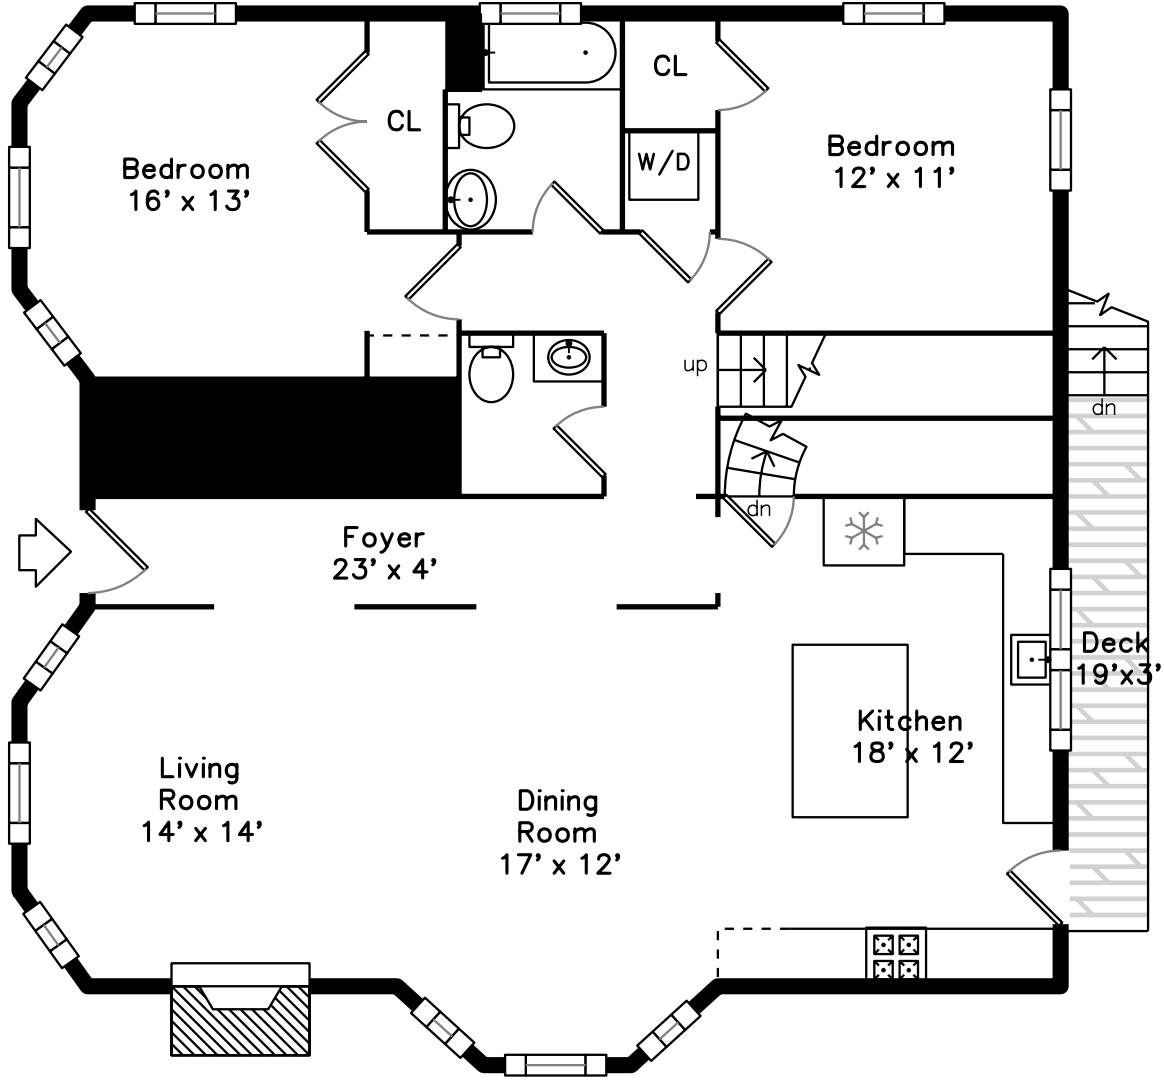

# Basement

**893 Broadway Street #1  
Somerville, MA 02144**

PicturePlan by  vis-home

Measurements may not be 100% accurate.  
Floor plans are provided for convenience only.  
Room sizes are not used to calculate area.

# Upper

# Basement

Outside

Outside

Foyer

Foyer

Hall

Living Room

Living Room

Living Room

Living Room

Dining Room

Dining Room

Kitchen

Kitchen

Kitchen

Kitchen