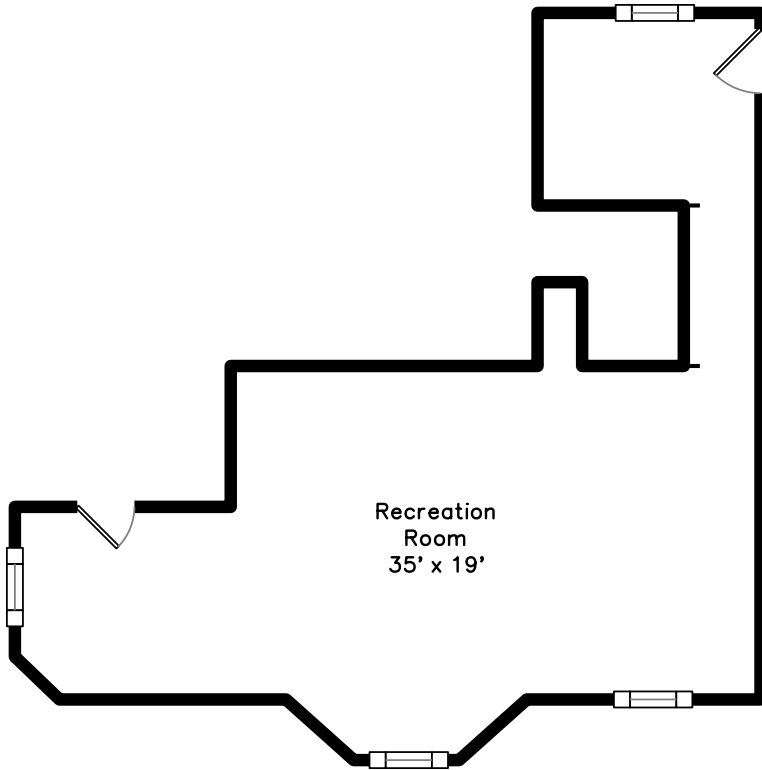

# Upper

# Main

# Basement

**893 Broadway Street #1  
Somerville, MA 02144**

PicturePlan by  vis-home

Measurements may not be 100% accurate.  
Floor plans are provided for convenience only.  
Room sizes are not used to calculate area.