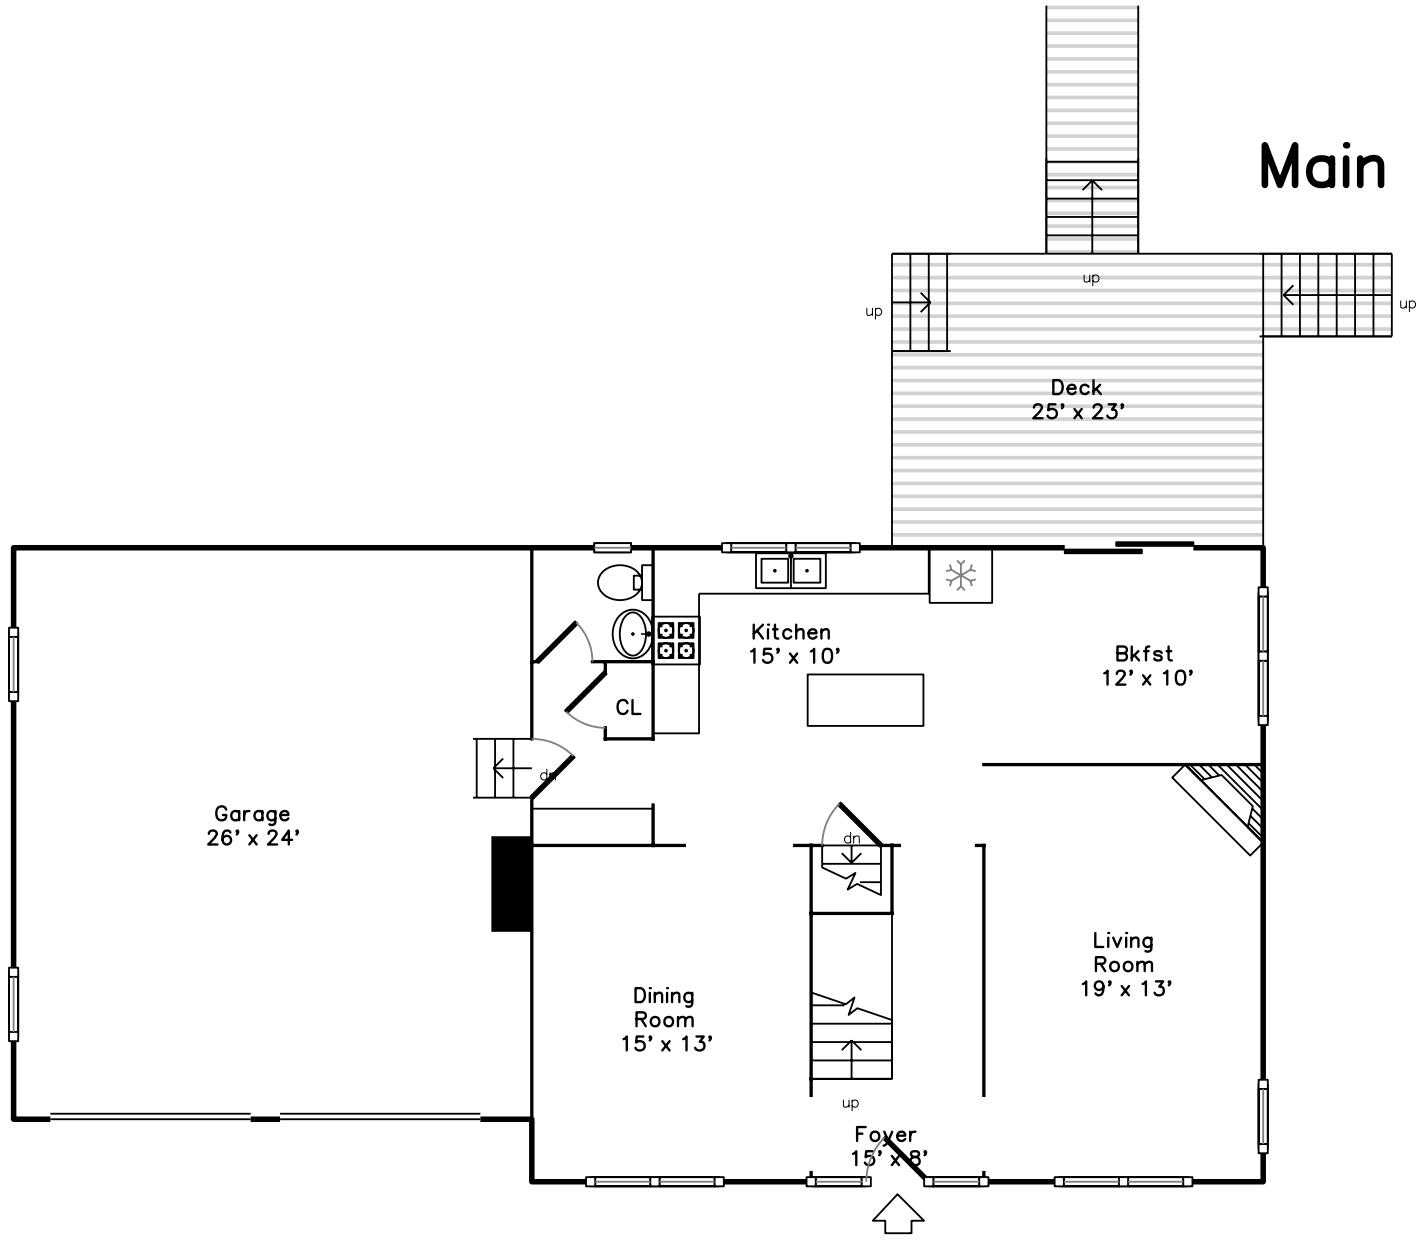

**5 Kingsbury Lane  
Dedham, MA 02026**

PicturePlan(tm) by Vis-Home(C) 2016  
 Measurements may not be 100% accurate.  
 Floor plans are provided for convenience only.  
 Room sizes are not used to calculate area.

# Upper

Outside

Outside

Foyer

Foyer

Living Room

Living Room

Dining Room

Dining Room

Kitchen

Kitchen

Kitchen

Breakfast

Kitchen

Powder

Hall

Master Bedroom

Master Bedroom

Master Bedroom

Master Bathroom

Bedroom

Bedroom

Bedroom

Bathroom