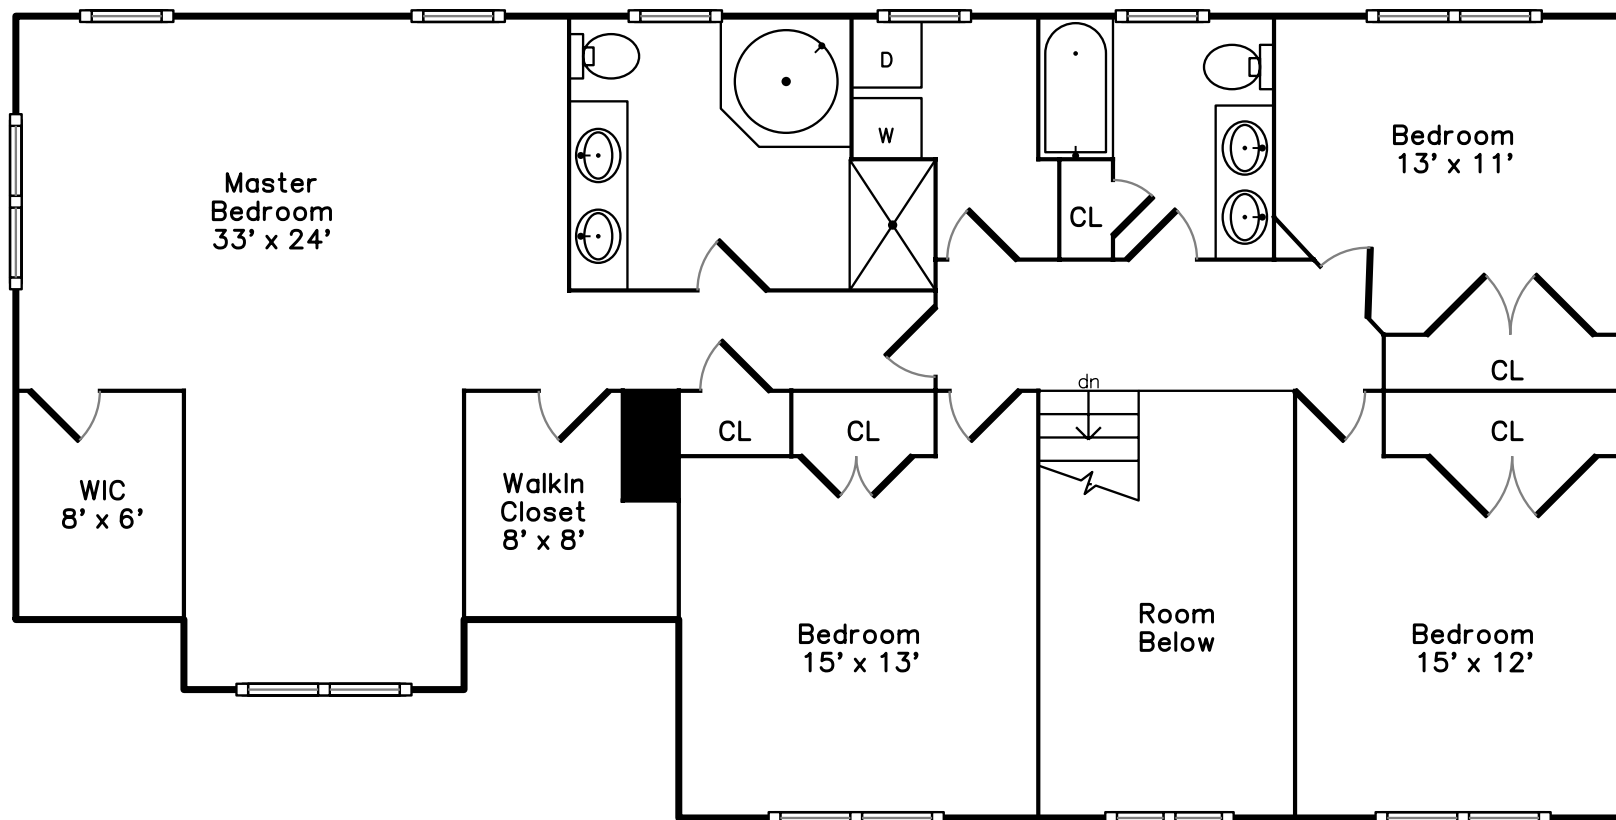

**5 Kingsbury Lane  
Dedham, MA 02026**

PicturePlan(tm) by Vis-Home(C) 2016  
 Measurements may not be 100% accurate.  
 Floor plans are provided for convenience only.  
 Room sizes are not used to calculate area.

# Upper

Outside

Outside

Foyer

Foyer

Living Room

Living Room

Dining Room

Dining Room

Kitchen

Kitchen

Kitchen

Breakfast

Kitchen

Powder

Hall

Master Bedroom

Master Bedroom

Master Bedroom

Master Bathroom

Bedroom

Bedroom

Bedroom

Bathroom