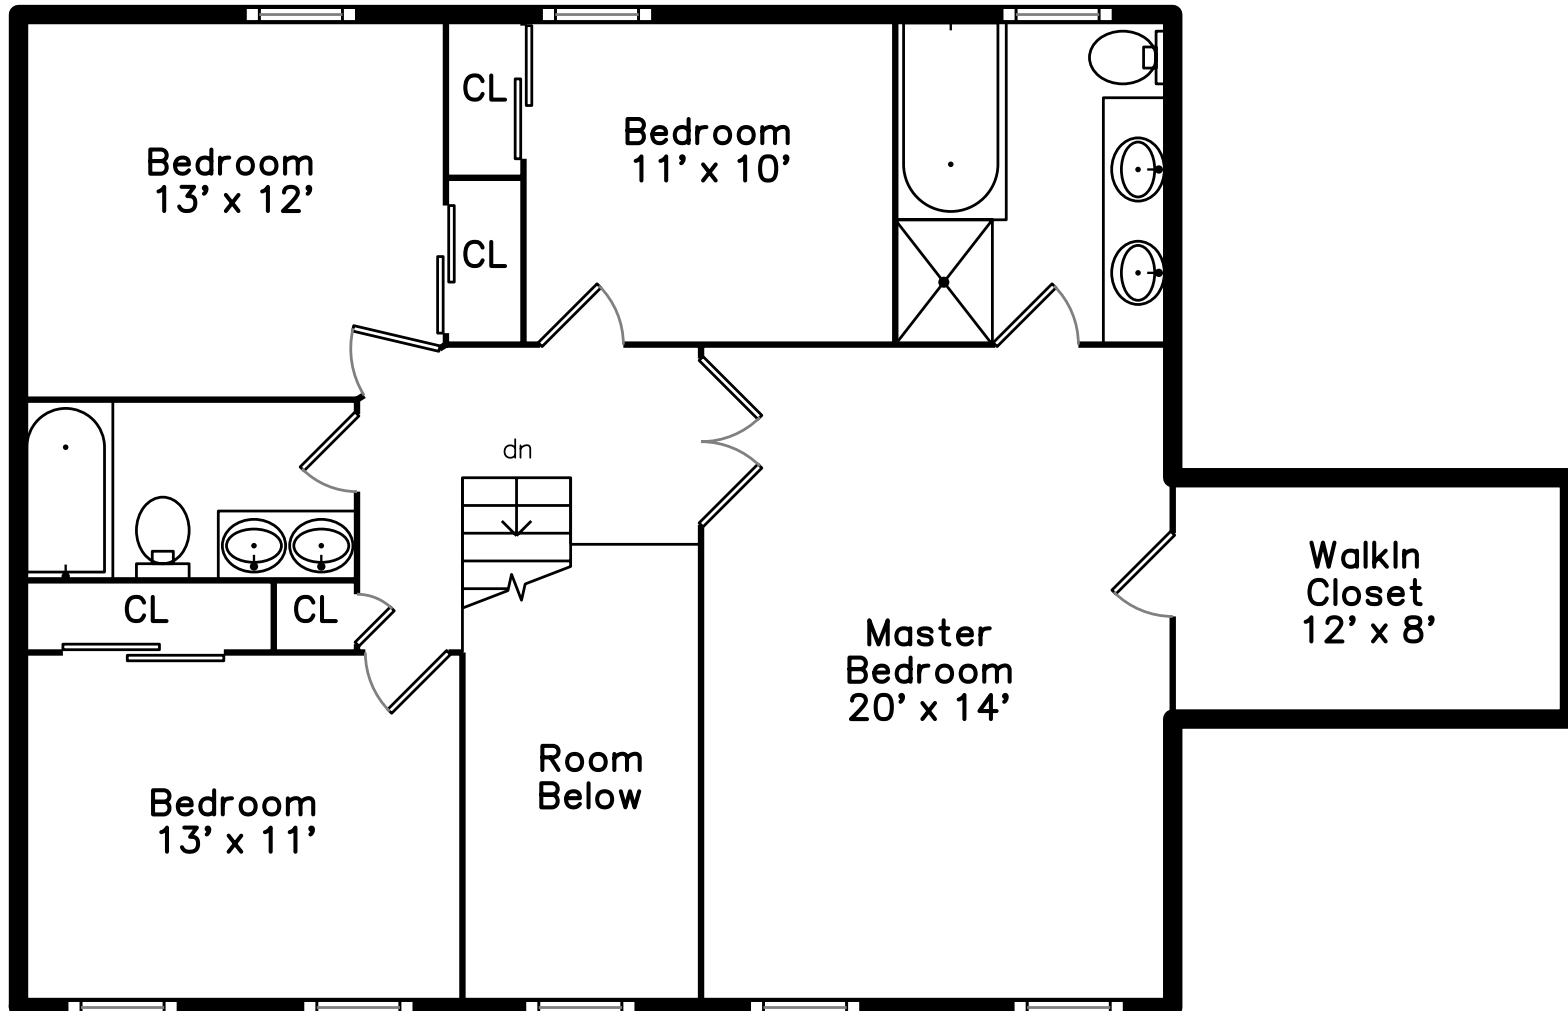

## Main

1 Mill River Circle  
Franklin, MA 02038

PicturePlan by  vis-home

Measurements may not be 100% accurate.  
Floor plans are provided for convenience only.  
Room sizes are not used to calculate area.

# Upper

# Main

Outside

Outside

Back

Foyer

Living Room

Living Room

Dining Room

Master Bathroom

Bedroom

Bedroom

Bedroom

Bathroom