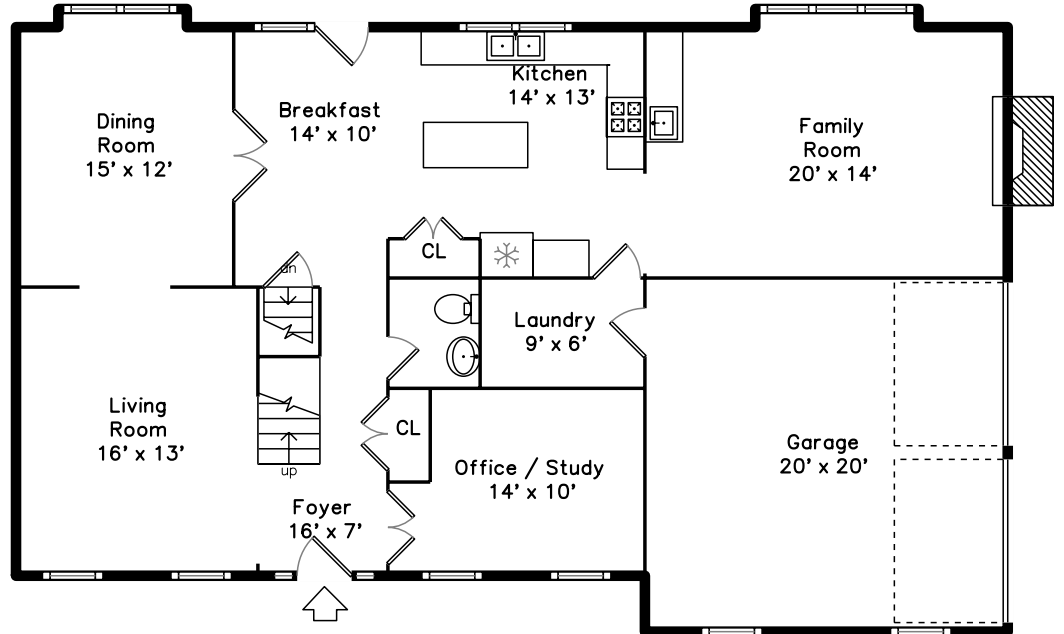

## Upper

## Main

1 Mill River Circle  
Franklin, MA 02038

PicturePlan by  vis-home

Measurements may not be 100% accurate.  
Floor plans are provided for convenience only.  
Room sizes are not used to calculate area.

# Upper

# Main

Outside

Outside

Back

Foyer

Living Room

Living Room

Dining Room