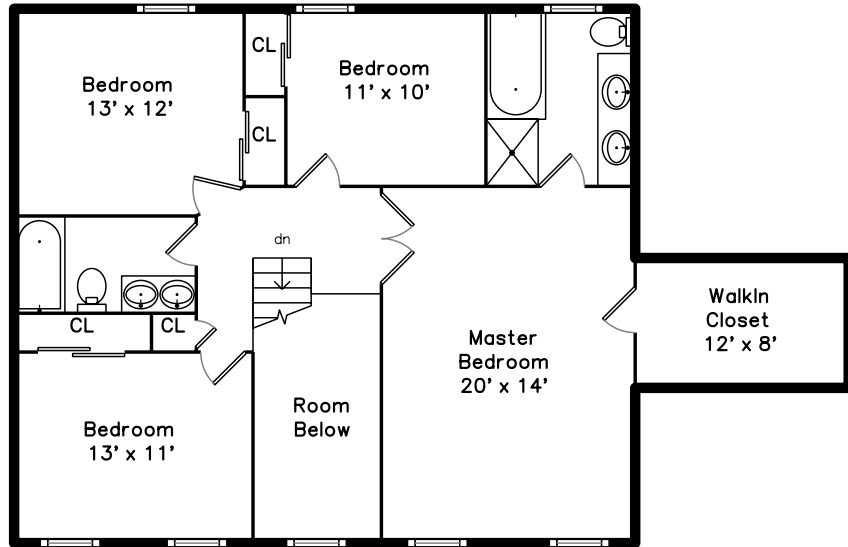

## Upper

## Main

1 Mill River Circle  
Franklin, MA 02038

PicturePlan by  vis-home

Measurements may not be 100% accurate.  
Floor plans are provided for convenience only.  
Room sizes are not used to calculate area.

# Upper

Master Bathroom

Bedroom

Bedroom

Bedroom

Bathroom