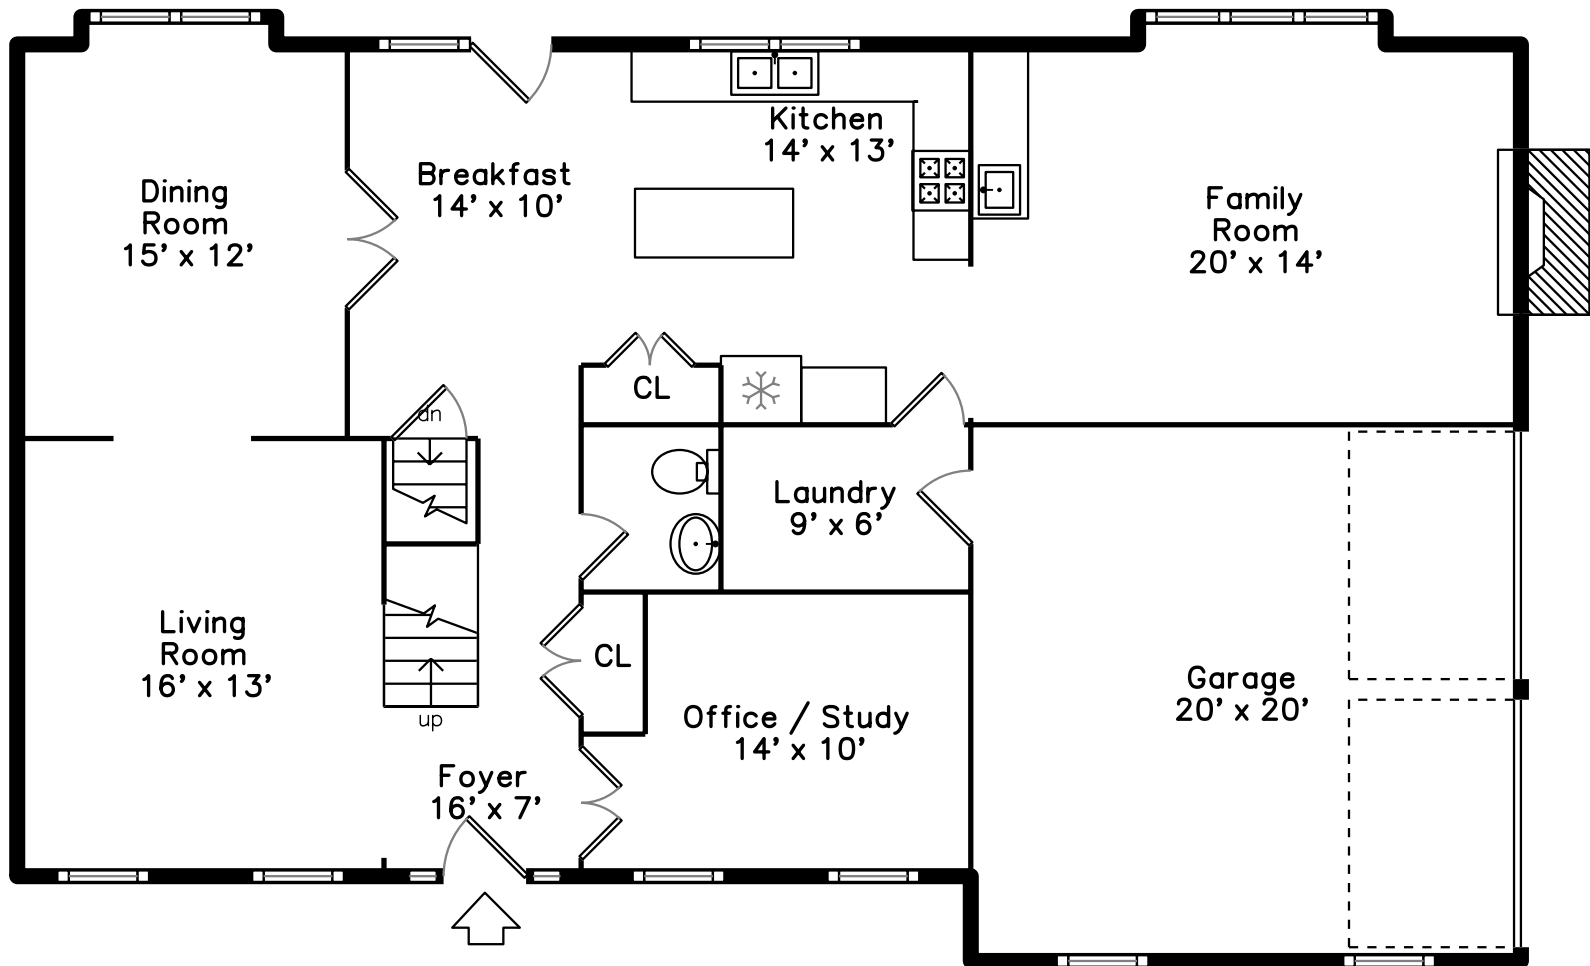

## Main

1 Mill River Circle  
Franklin, MA 02038

PicturePlan by  vis-home

Measurements may not be 100% accurate.  
Floor plans are provided for convenience only.  
Room sizes are not used to calculate area.

# Upper

# Main

Outside

Outside

Back

Foyer

Living Room

Living Room

Dining Room

Master Bathroom

Bedroom

Bedroom

Bedroom

Bathroom