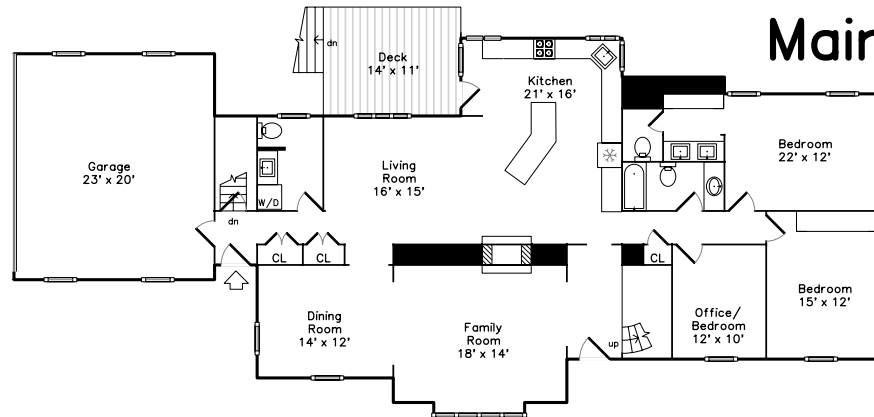

Upper

Basement

Main

6 Treetop Lane
Lynnfield, MA 01904

PicturePlan(tm) by Vis-Home(C) 2016
Measurements may not be 100% accurate.
Floor plans are provided for convenience only.
Room sizes are not used to calculate area.

Outside

Living Room

Living Room

Dining Room

Dining Room

Kitchen

Kitchen

Kitchen

Family Room

Family Room

Bedroom

Bedroom

Office/ Bedroom

Bathroom

Deck

Master Bedroom

Family Room

Family Room

Bathroom