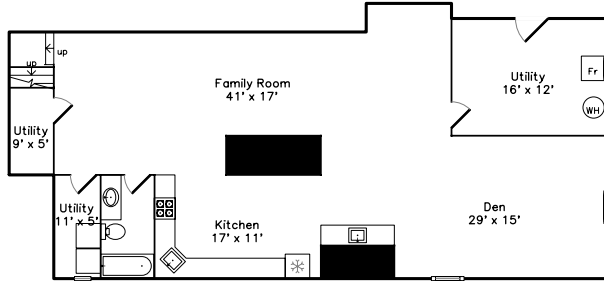

Upper

Basement

Main

6 Treetop Lane
Lynnfield, MA 01904

PicturePlan(tm) by Vis-Home(C) 2016
Measurements may not be 100% accurate.
Floor plans are provided for convenience only.
Room sizes are not used to calculate area.

Outside

Living Room

Living Room

Dining Room

Dining Room

Kitchen

Kitchen

Kitchen

Family Room

Family Room

Bedroom

Bedroom

Office/ Bedroom

Bathroom

Deck

Master Bedroom

Family Room

Family Room

Bathroom