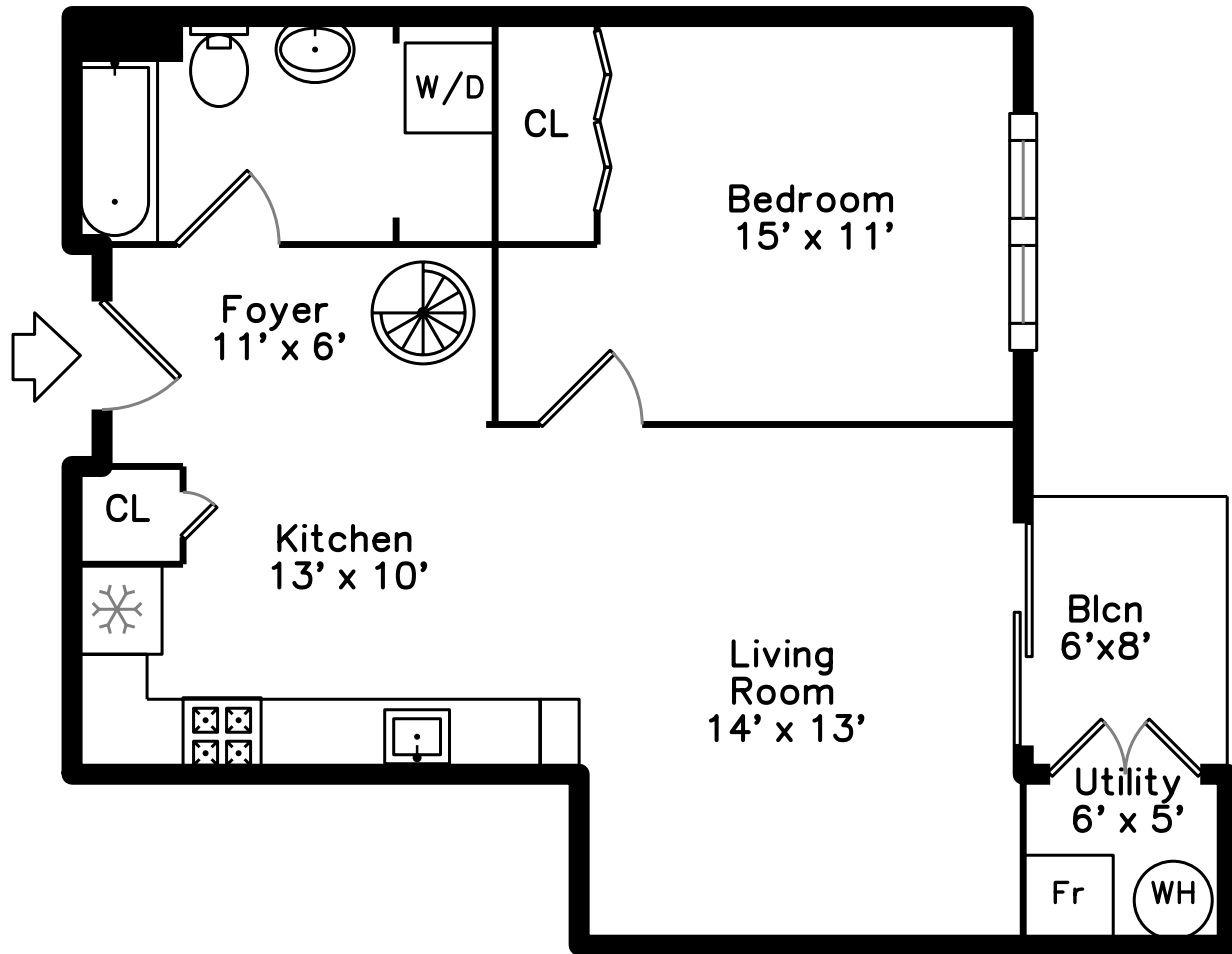

Main

Upper

360 Revere Beach Blvd #407
Revere, MA 02151

PicturePlan by vis-home
Measurements may not be 100% accurate.
Floor plans are provided for convenience only.
Room sizes are not used to calculate area.

Building:

Gym:

Skyline:

Upper

Main

Building:

Gym:

Skyline:

Kitchen

Kitchen

Kitchen

Living Room

Living Room

Living Room

Balcony

Balcony

Balcony

Bedroom

Bedroom

Bathroom

Bathroom

Loft Room

Loft Room

Sunset View