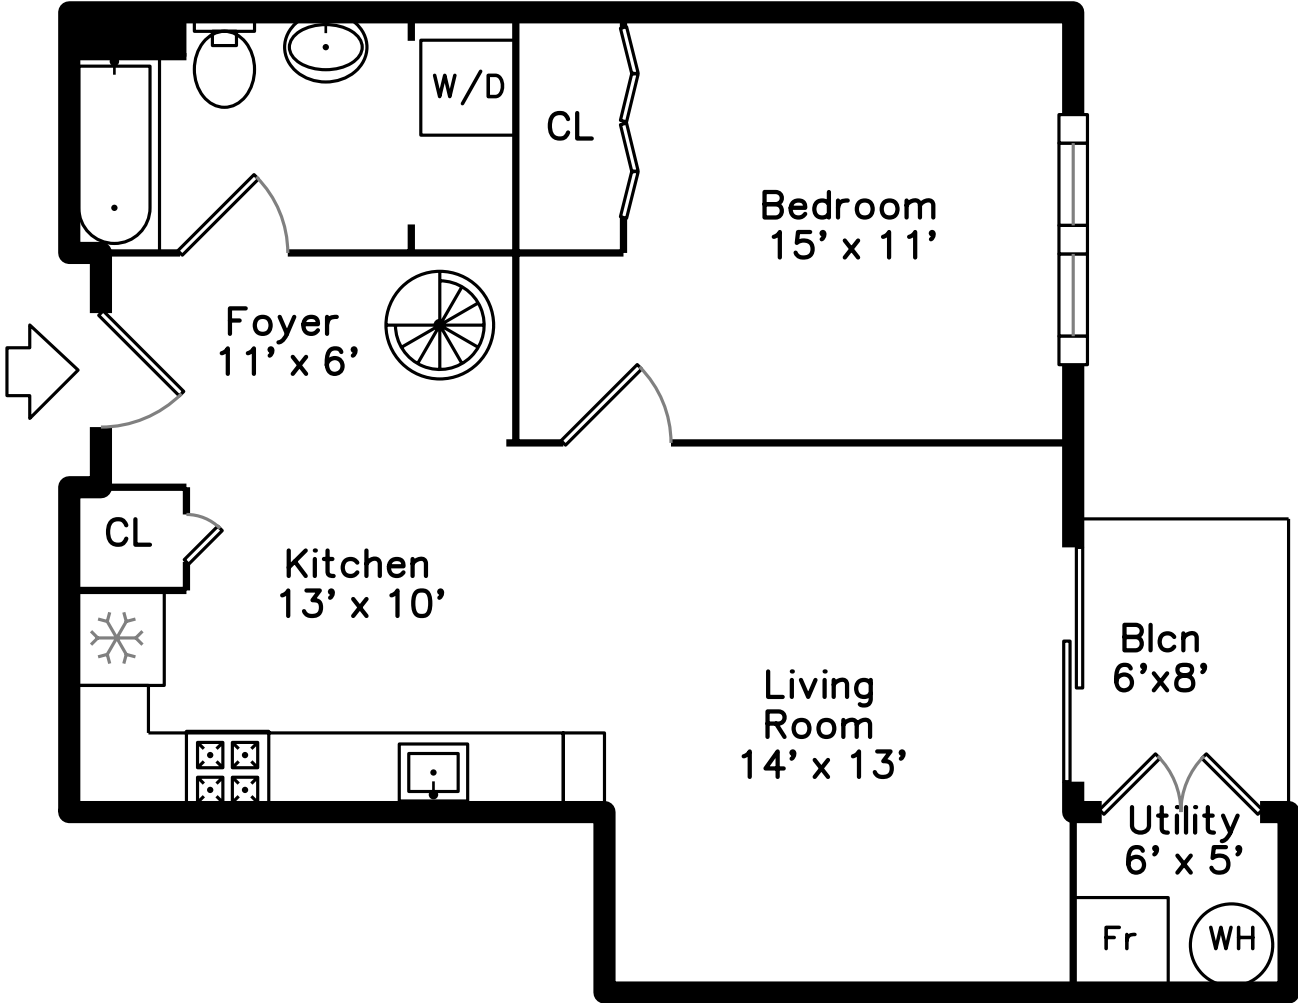

Main

Upper

360 Revere Beach Blvd #407
Revere, MA 02151

PicturePlan by vis-home
Measurements may not be 100% accurate.
Floor plans are provided for convenience only.
Room sizes are not used to calculate area.

Building:

Gym:

Skyline:

Upper

Main

Building:

Gym:

Skyline:

Kitchen

Kitchen

Kitchen

Living Room

Living Room

Living Room

Balcony

Balcony

Balcony

Bedroom

Bedroom

Bathroom

Bathroom

Loft Room

Loft Room

Sunset View