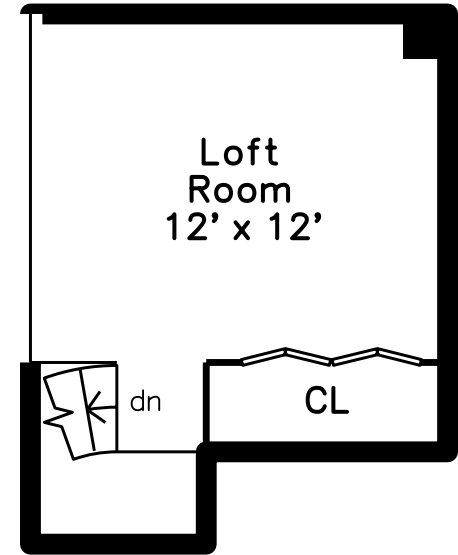

Main

Upper

360 Revere Beach Blvd #407
Revere, MA 02151

PicturePlan by vis-home
Measurements may not be 100% accurate.
Floor plans are provided for convenience only.
Room sizes are not used to calculate area.