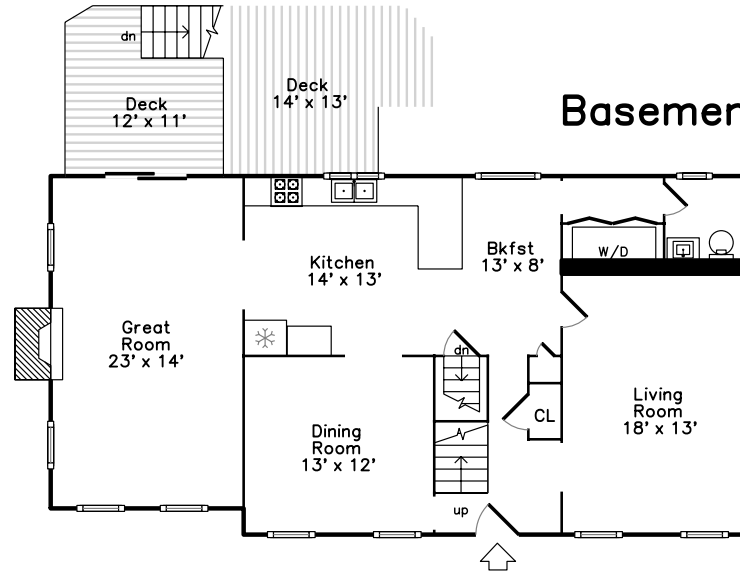

Upper

Basement

Basement

**101 Orient Avenue
Arlington, MA 02474**

PicturePlan(tm) by Vis-Home(C) 2016
 Measurements may not be 100% accurate.
 Floor plans are provided for convenience only.
 Room sizes are not used to calculate area.

Upper

Basement

Outside

Outside

Outside

Outside

Outside

Patio

Patio

Foyer

Living Room

Living Room

Living Room

Living Room

Dining Room

Dining Room

Breakfast

Breakfast

Kitchen

Kitchen

Media Room

Media Room

Media Room

Laundry