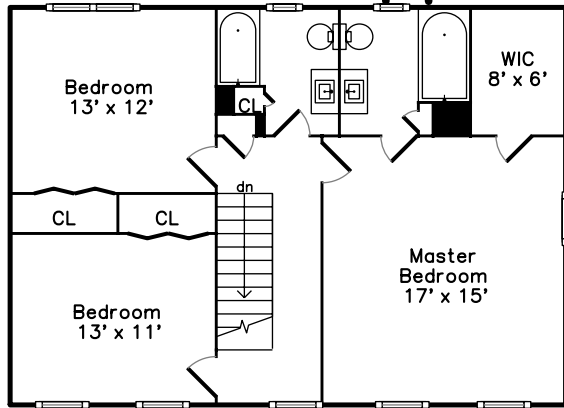

Upper

Basement

Basement

**101 Orient Avenue
Arlington, MA 02474**

PicturePlan(tm) by Vis-Home(C) 2016
 Measurements may not be 100% accurate.
 Floor plans are provided for convenience only.
 Room sizes are not used to calculate area.

Patio

Foyer

Living Room

Living Room

Living Room

Living Room

Dining Room

Dining Room

Breakfast

Breakfast

Kitchen

Kitchen

Media Room

Media Room

Media Room

Laundry

05Bath

Deck

Master Bedroom

Master Bedroom

Master Bedroom

Master Bedroom

Master Bathroom

Bedroom