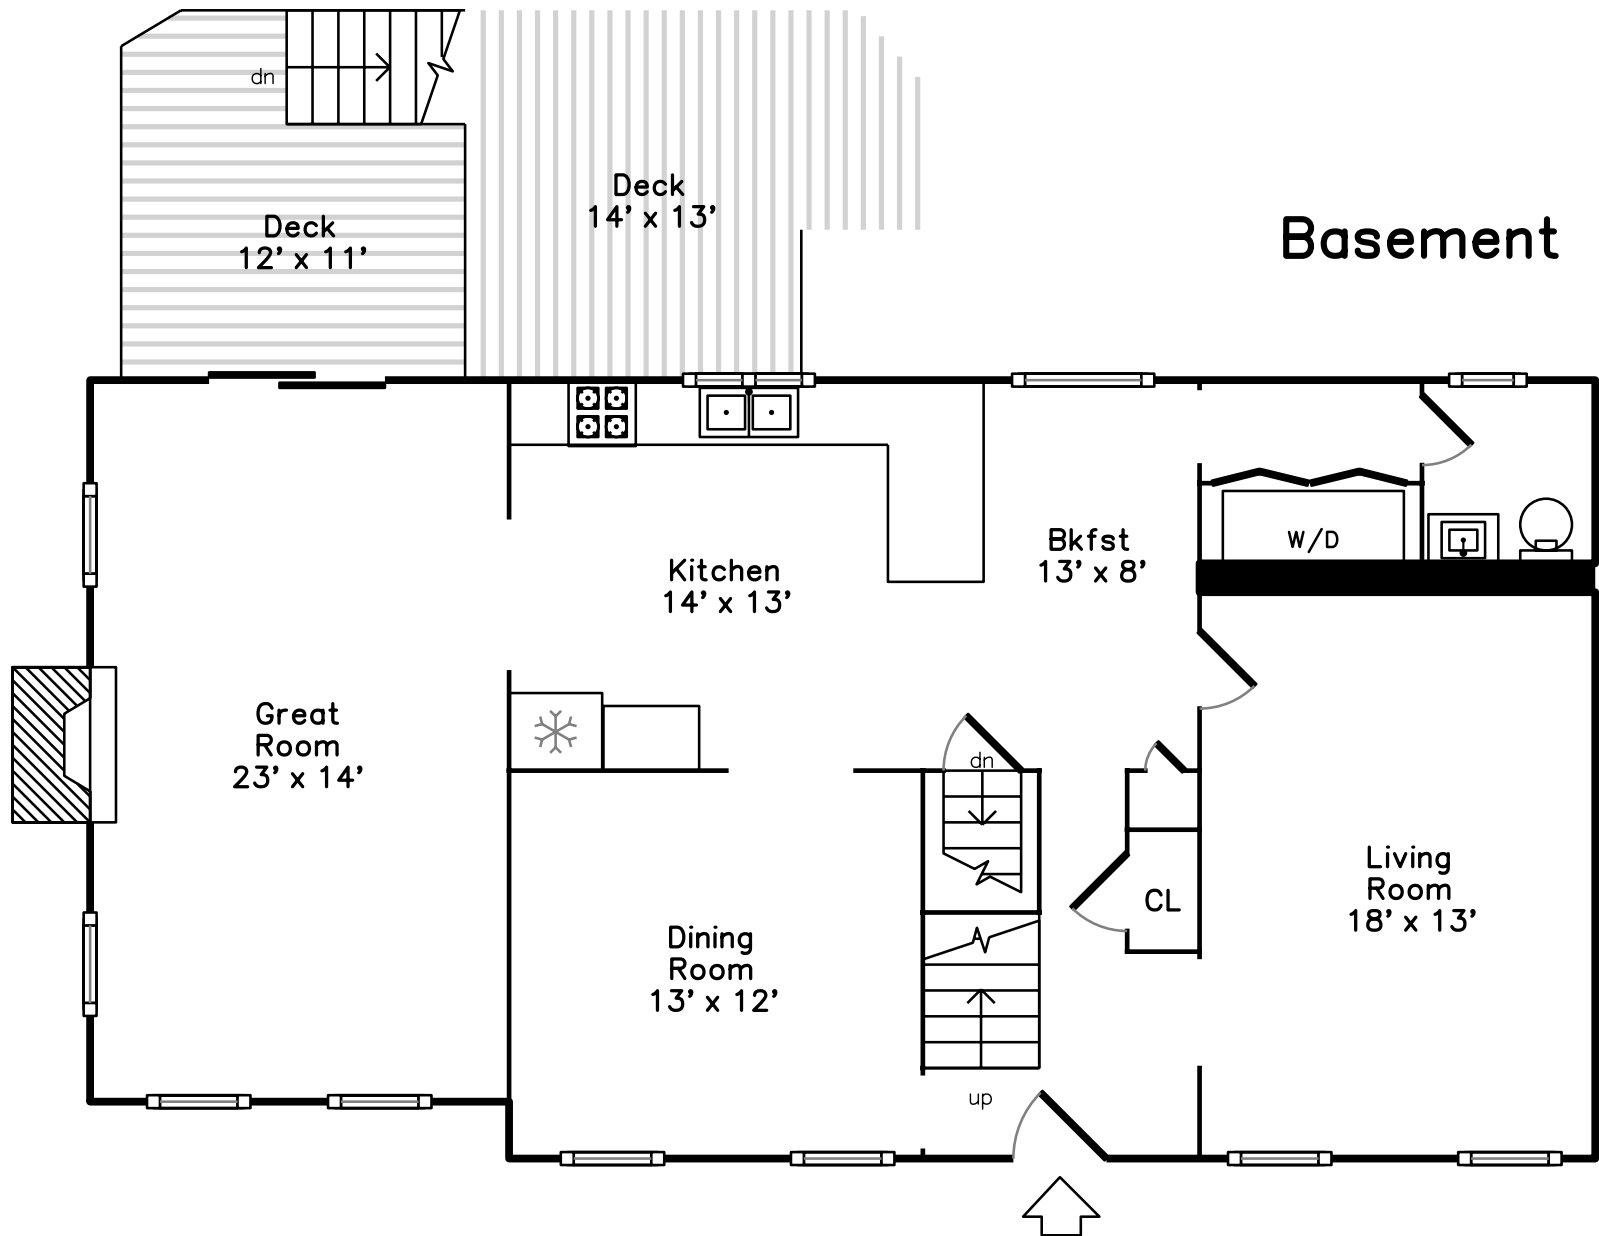

Upper

Basement

Basement

**101 Orient Avenue
Arlington, MA 02474**

PicturePlan(tm) by Vis-Home(C) 2016
 Measurements may not be 100% accurate.
 Floor plans are provided for convenience only.
 Room sizes are not used to calculate area.

Upper

Basement

Outside

Outside

Outside

Outside

Outside

Patio

Patio

Foyer

Living Room

Living Room

Living Room

Living Room

Dining Room

Dining Room

Breakfast

Breakfast

Kitchen

Kitchen

Media Room

Media Room

Media Room

Laundry