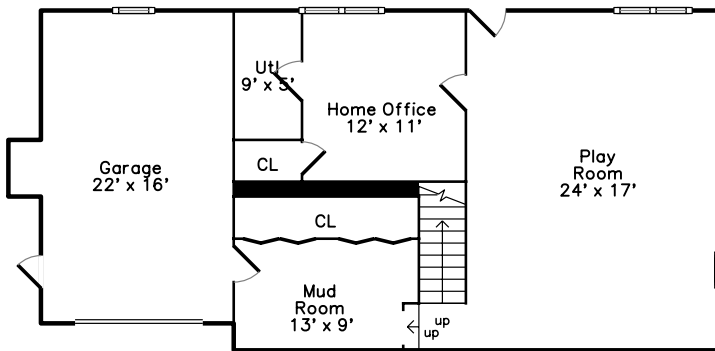

Upper

Basement

Basement

**101 Orient Avenue
Arlington, MA 02474**

PicturePlan(tm) by Vis-Home(C) 2016
 Measurements may not be 100% accurate.
 Floor plans are provided for convenience only.
 Room sizes are not used to calculate area.

Upper

Basement

Outside

Outside

Outside

Outside

Outside

Patio

Patio

Foyer

Living Room

Living Room

Living Room

Living Room

Dining Room

Dining Room

Breakfast

Breakfast

Kitchen

Kitchen

Media Room

Media Room

Media Room

Laundry