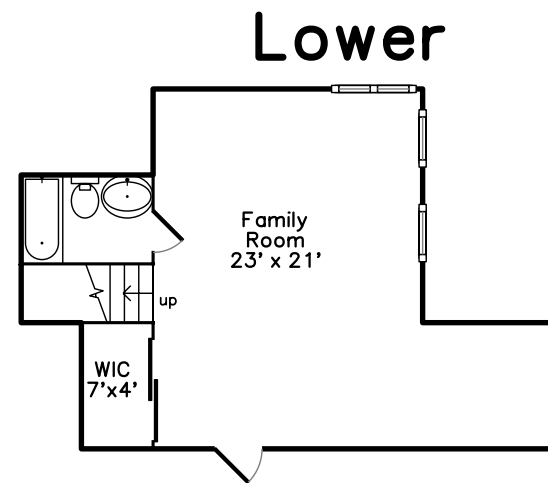

Main

Lower

**66 Old Field Road #66
Plymouth, MA 02360**

PicturePlan(tm) by Vis-Home(C) 2016
Measurements may not be 100% accurate.
Floor plans are provided for convenience only.
Room sizes are not used to calculate area.

Lower

Family Room
23' x 21'

WIC
7' x 4'

up