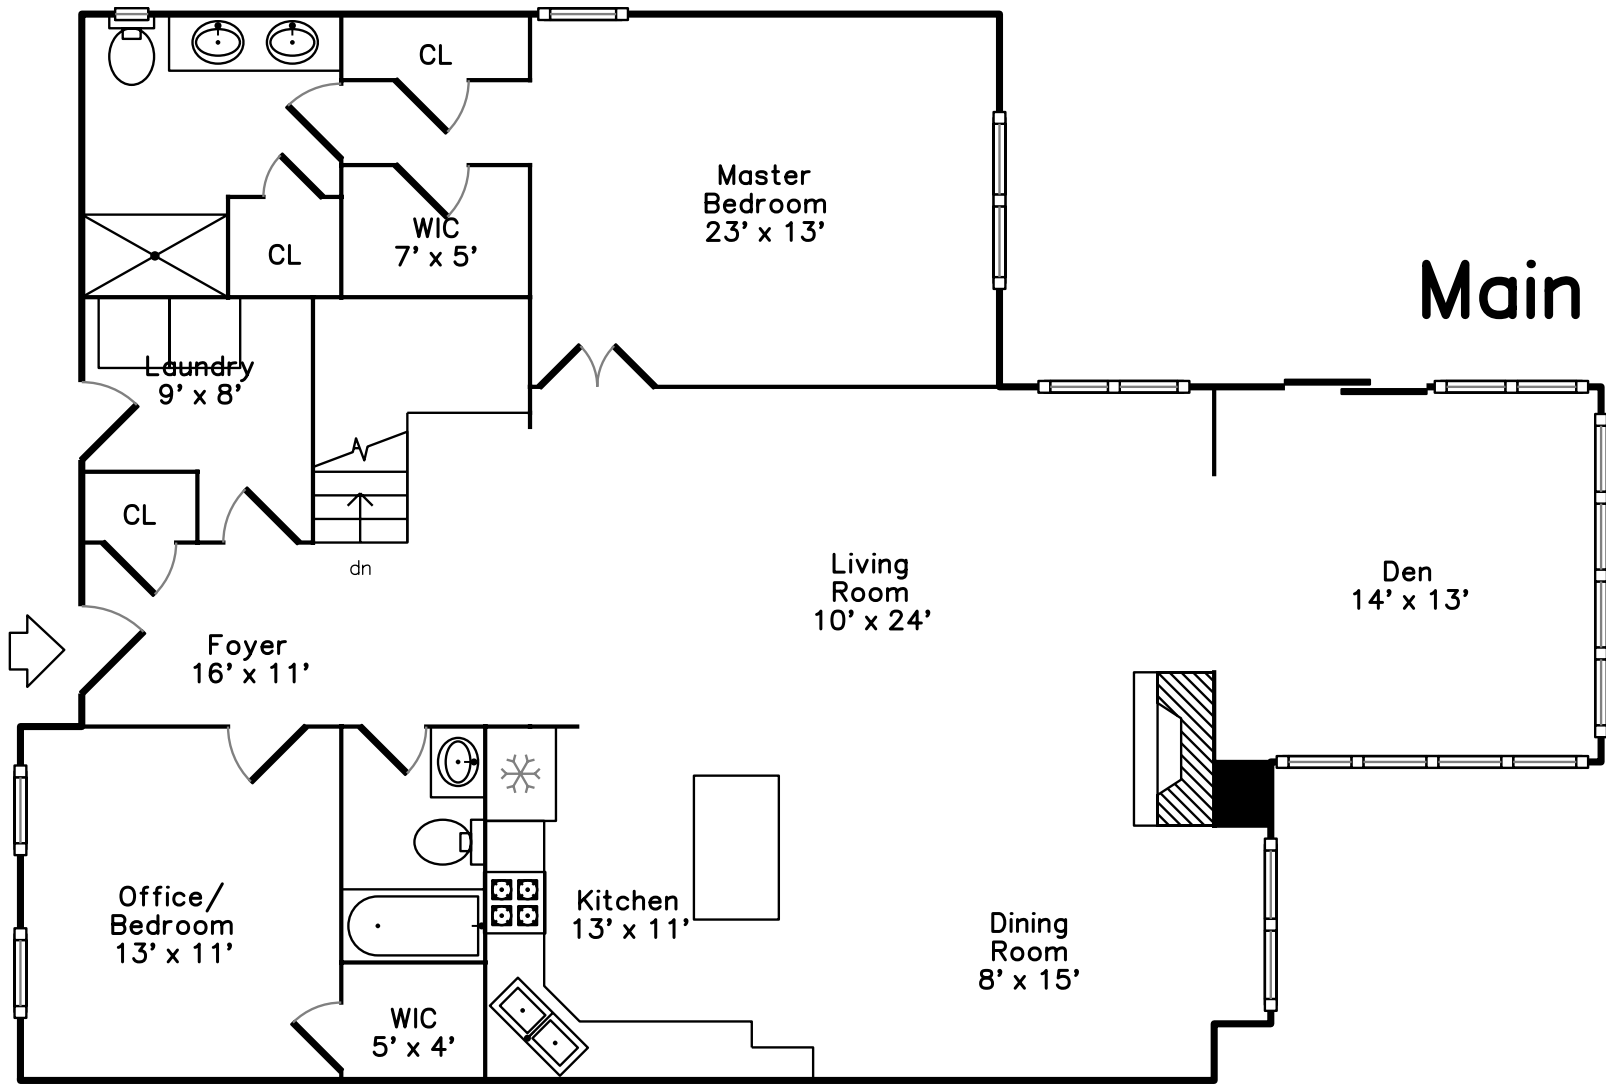

Main

Lower

**66 Old Field Road #66
Plymouth, MA 02360**

PicturePlan(tm) by Vis-Home(C) 2016
Measurements may not be 100% accurate.
Floor plans are provided for convenience only.
Room sizes are not used to calculate area.

Lower

Family Room
23' x 21'

WIC
7' x 4'

up