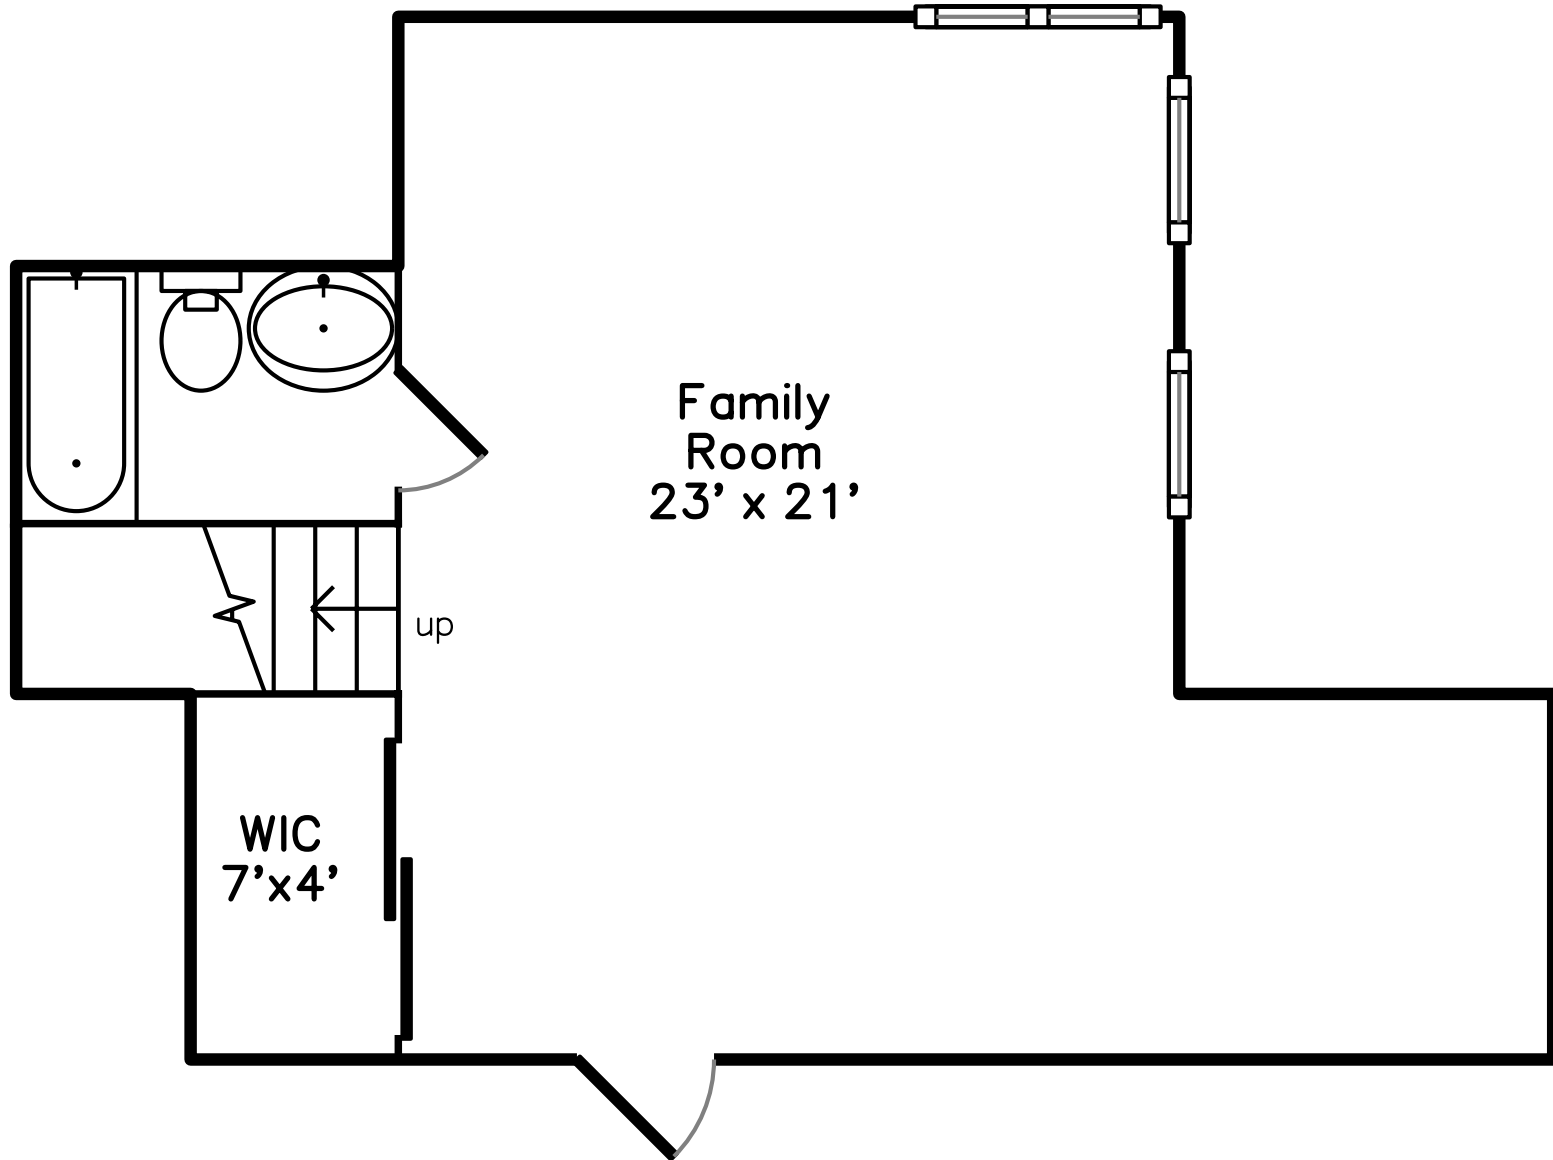

Main

Lower

**66 Old Field Road #66
Plymouth, MA 02360**

PicturePlan(tm) by Vis-Home(C) 2016
Measurements may not be 100% accurate.
Floor plans are provided for convenience only.
Room sizes are not used to calculate area.

Lower

Family Room
23' x 21'

WIC
7' x 4'

up