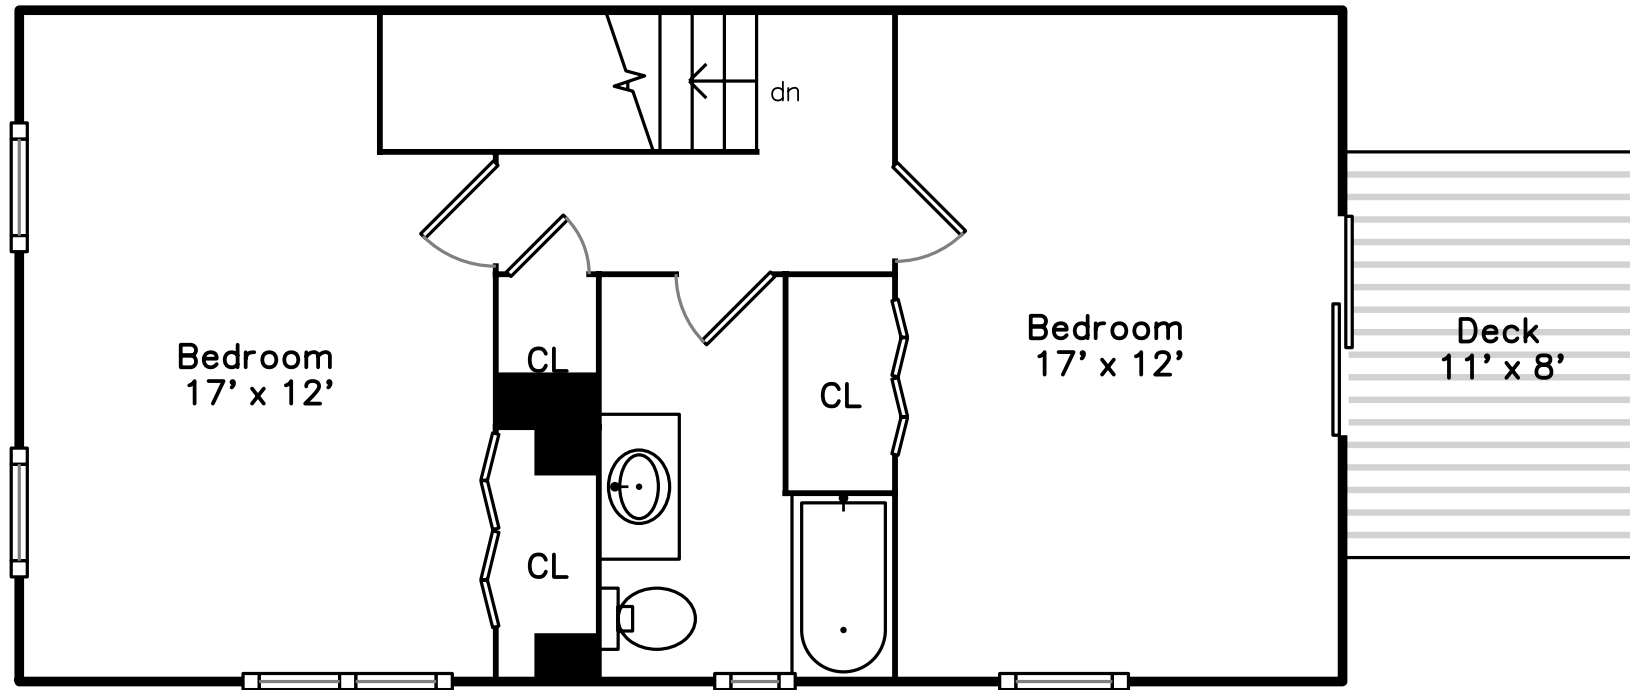

Upper

Basement

Main

**798 Canterbury Street
Roslindale, MA 02131**

PicturePlan(tm) by Vis-Home(C) 2016
Measurements may not be 100% accurate.
Floor plans are provided for convenience only.
Room sizes are not used to calculate area.

Upper

Main

Basement

Outside

Outside

Back

Living Room

Living Room

Kitchen

Kitchen

Dining Room

Bathroom

Bedroom

Bedroom

Bathroom

Bathroom

Deck

Recreation Room

Recreation Room

Office