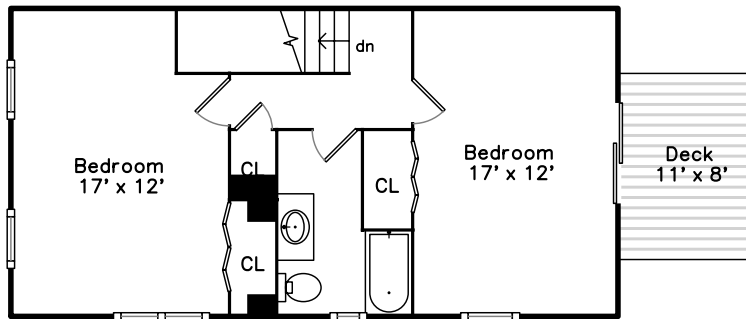

Upper

Basement

Main

**798 Canterbury Street
Roslindale, MA 02131**

PicturePlan(tm) by Vis-Home(C) 2016
Measurements may not be 100% accurate.
Floor plans are provided for convenience only.
Room sizes are not used to calculate area.

Upper

Main

Basement

Outside

Outside

Back

Living Room

Living Room

Kitchen

Kitchen

Dining Room

Bathroom

Bedroom

Bedroom

Bathroom

Bathroom