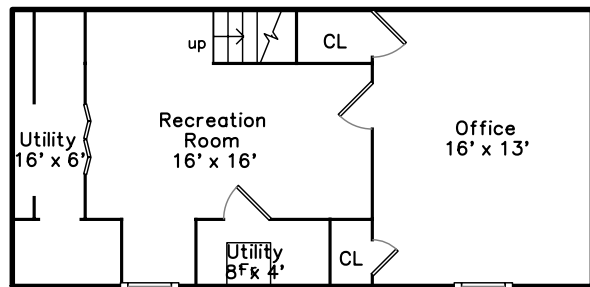

Upper

Basement

Main

**798 Canterbury Street
Roslindale, MA 02131**

PicturePlan(tm) by Vis-Home(C) 2016
Measurements may not be 100% accurate.
Floor plans are provided for convenience only.
Room sizes are not used to calculate area.

Upper

Main

Basement

Outside

Outside

Back

Living Room

Living Room

Kitchen

Kitchen

Dining Room

Bathroom

Bedroom

Bedroom

Bathroom

Bathroom