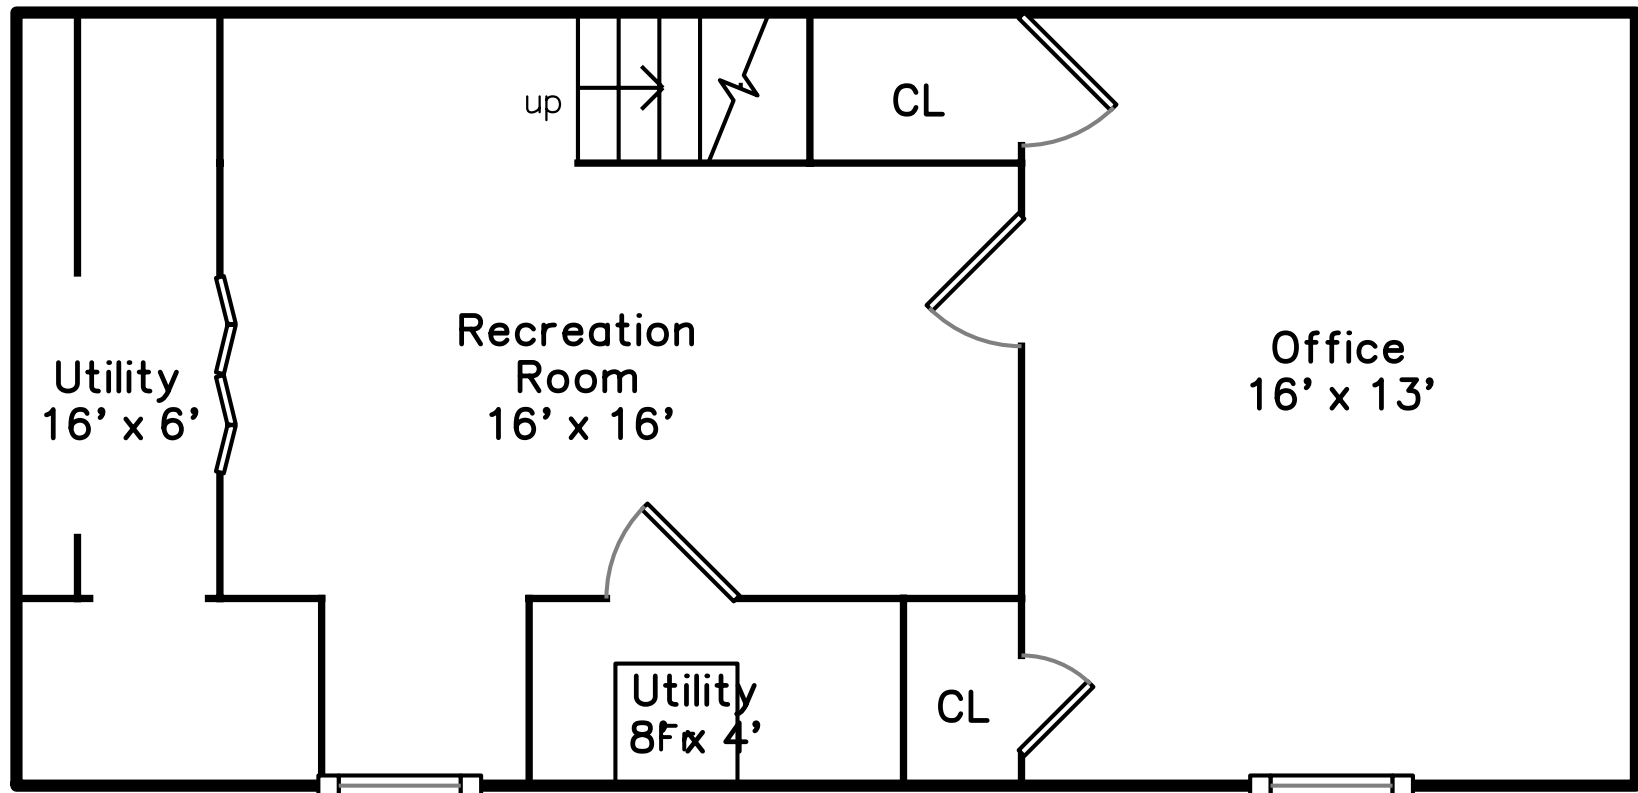

Upper

Basement

Main

**798 Canterbury Street
Roslindale, MA 02131**

PicturePlan(tm) by Vis-Home(C) 2016
Measurements may not be 100% accurate.
Floor plans are provided for convenience only.
Room sizes are not used to calculate area.

Upper

Main

Basement

Outside

Outside

Back

Living Room

Living Room

Kitchen

Kitchen

Dining Room

Bathroom

Bedroom

Bedroom

Bathroom

Bathroom

Deck

Recreation Room

Recreation Room

Office