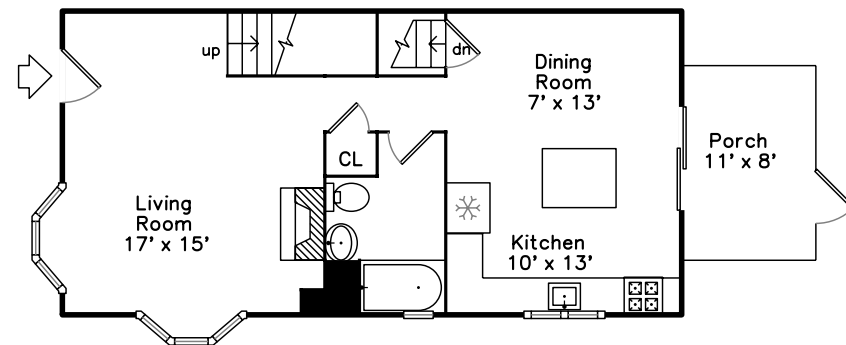

Upper

Basement

Main

**798 Canterbury Street
Roslindale, MA 02131**

PicturePlan(tm) by Vis-Home(C) 2016
Measurements may not be 100% accurate.
Floor plans are provided for convenience only.
Room sizes are not used to calculate area.

Upper

Main

Basement

Outside

Outside

Back

Living Room

Living Room

Kitchen

Kitchen

Dining Room

Bathroom

Bedroom

Bedroom

Bathroom

Bathroom