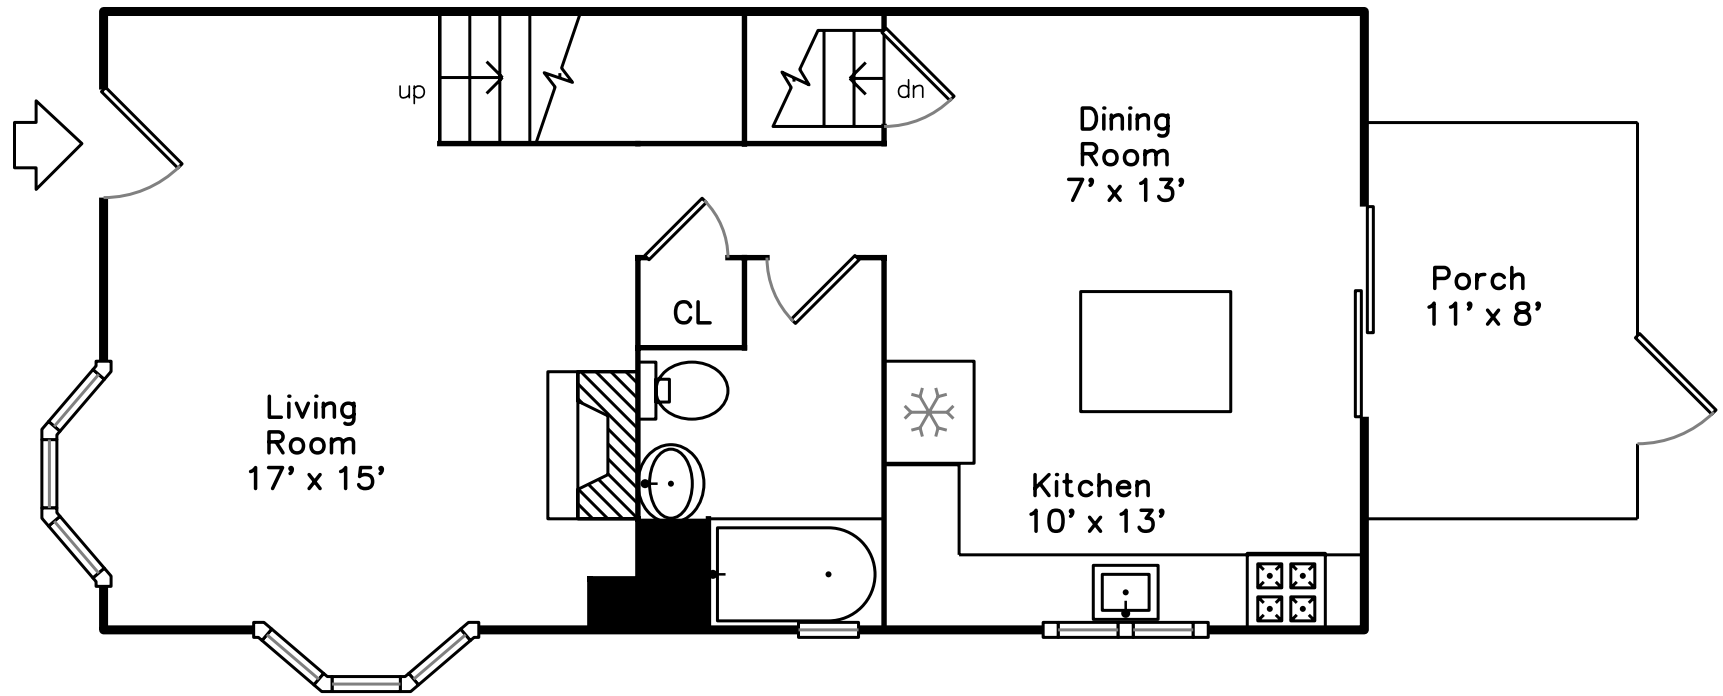

Upper

Basement

Main

**798 Canterbury Street
Roslindale, MA 02131**

PicturePlan(tm) by Vis-Home(C) 2016
Measurements may not be 100% accurate.
Floor plans are provided for convenience only.
Room sizes are not used to calculate area.

Upper

Main

Basement

Outside

Outside

Back

Living Room

Living Room

Kitchen

Kitchen

Dining Room

Bathroom

Bedroom

Bedroom

Bathroom

Bathroom