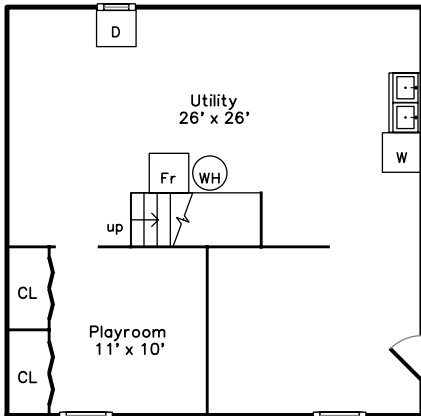

Upper

Main

Basement

**204 Fells Avenue
Medford, MA 02155**

PicturePlan(tm) by Vis-Home(C) 2016
Measurements may not be 100% accurate.
Floor plans are provided for convenience only.
Room sizes are not used to calculate area.

Upper

Main

Basement