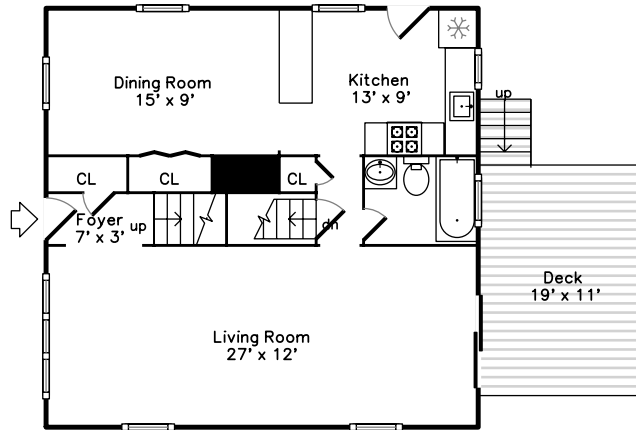

Upper

Main

Basement

**204 Fells Avenue
Medford, MA 02155**

PicturePlan(tm) by Vis-Home(C) 2016
Measurements may not be 100% accurate.
Floor plans are provided for convenience only.
Room sizes are not used to calculate area.

Upper

Main

Basement