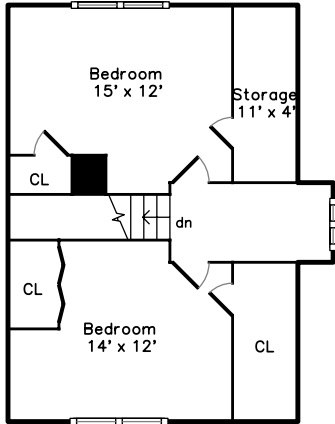

Upper

Main

Basement

**204 Fells Avenue
Medford, MA 02155**

PicturePlan(tm) by Vis-Home(C) 2016
Measurements may not be 100% accurate.
Floor plans are provided for convenience only.
Room sizes are not used to calculate area.

Upper

Main

Basement