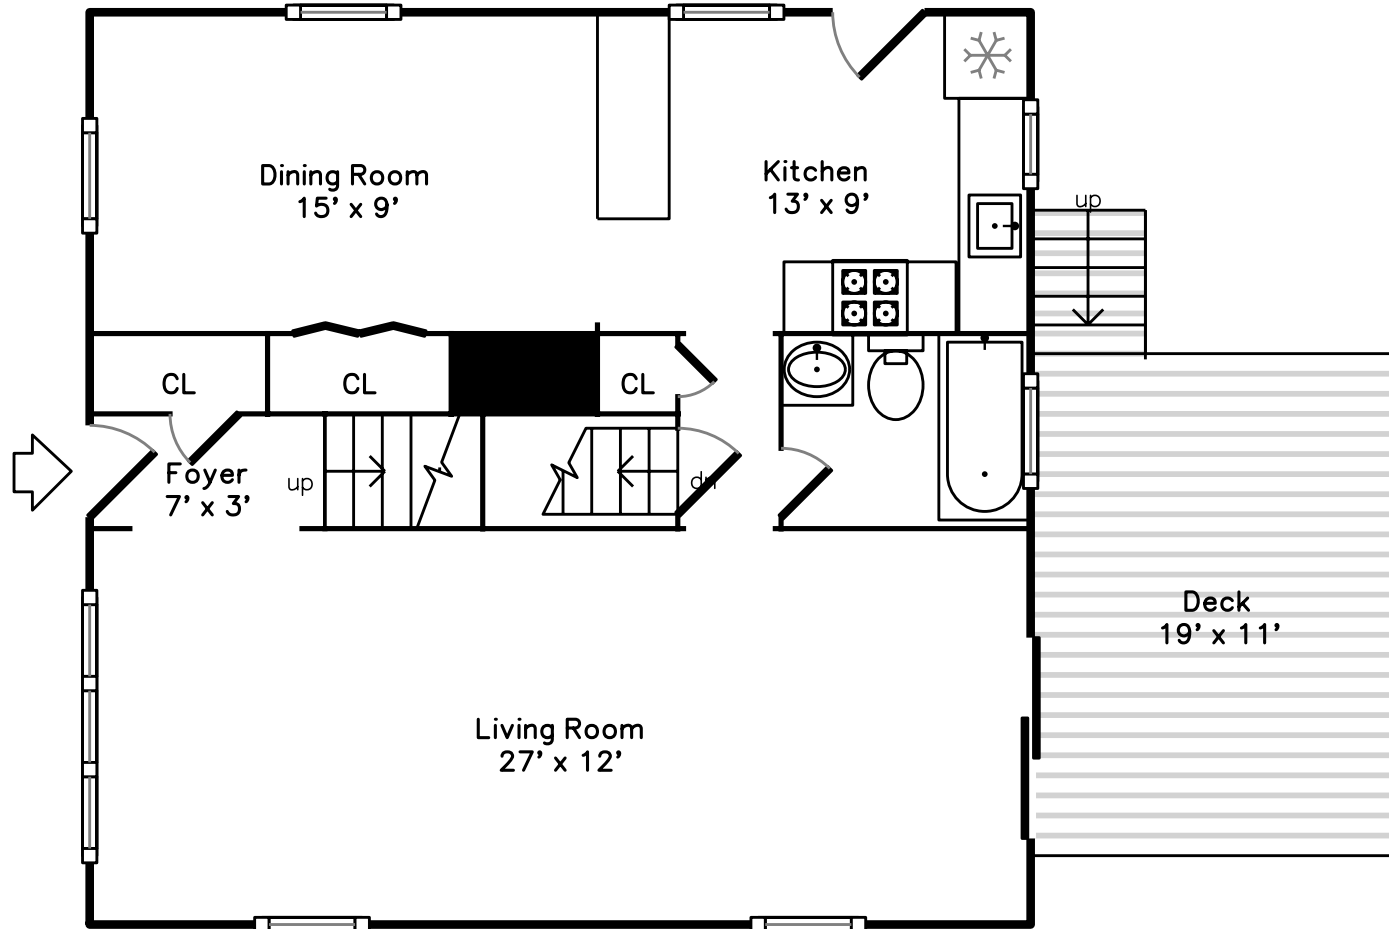

Upper

Main

Basement

**204 Fells Avenue
Medford, MA 02155**

PicturePlan(tm) by Vis-Home(C) 2016
Measurements may not be 100% accurate.
Floor plans are provided for convenience only.
Room sizes are not used to calculate area.

Upper

Main

Basement