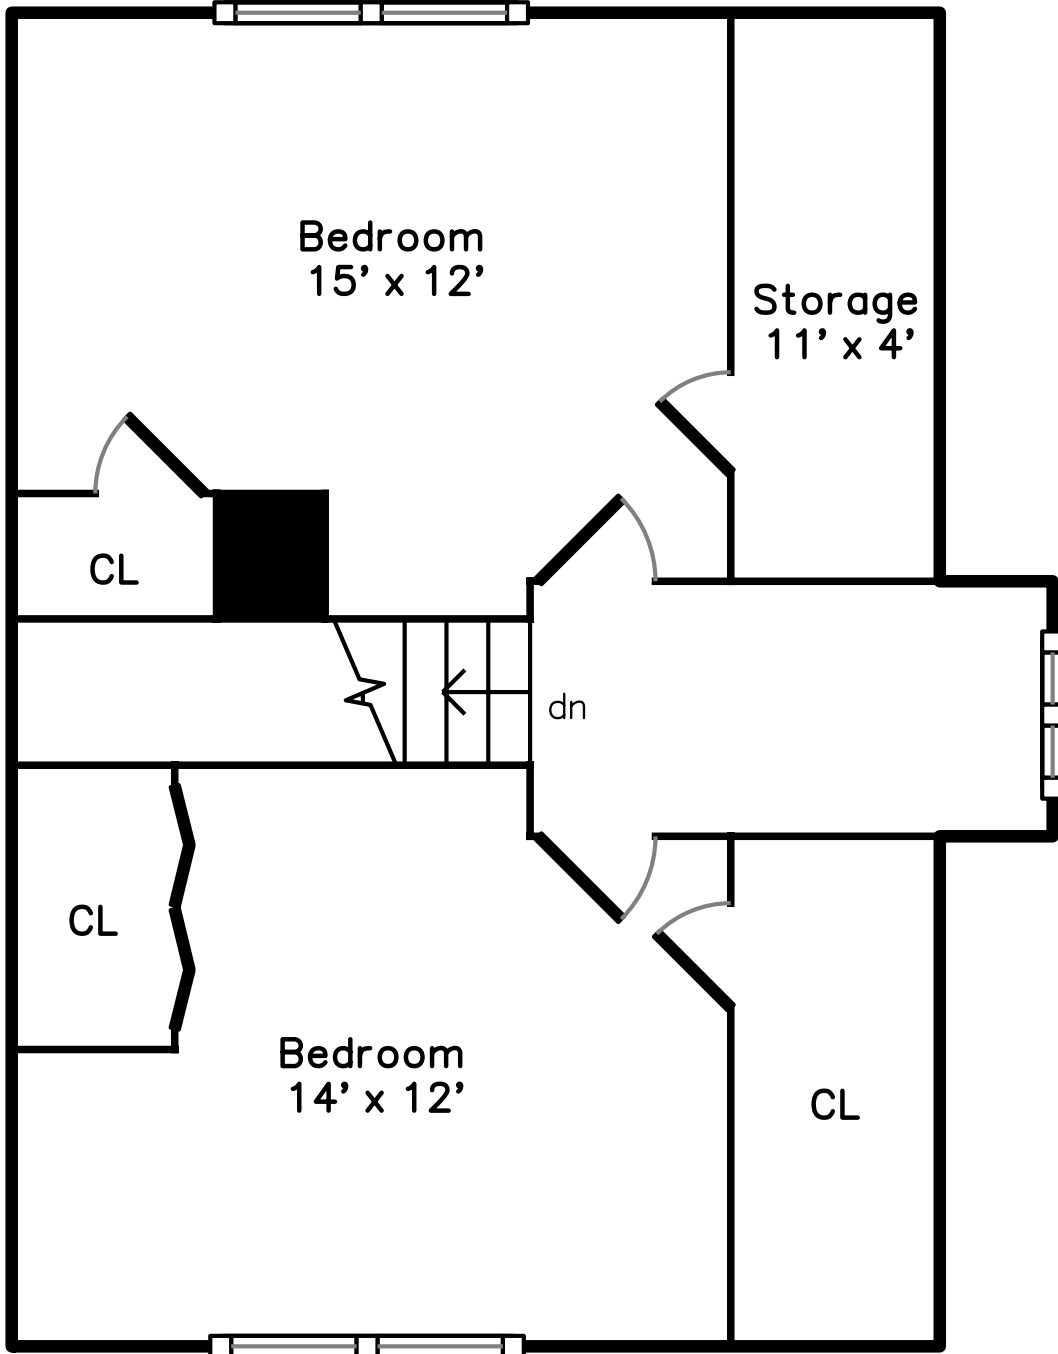

Upper

Main

Basement

**204 Fells Avenue
Medford, MA 02155**

PicturePlan(tm) by Vis-Home(C) 2016
Measurements may not be 100% accurate.
Floor plans are provided for convenience only.
Room sizes are not used to calculate area.

Upper

Main

Basement