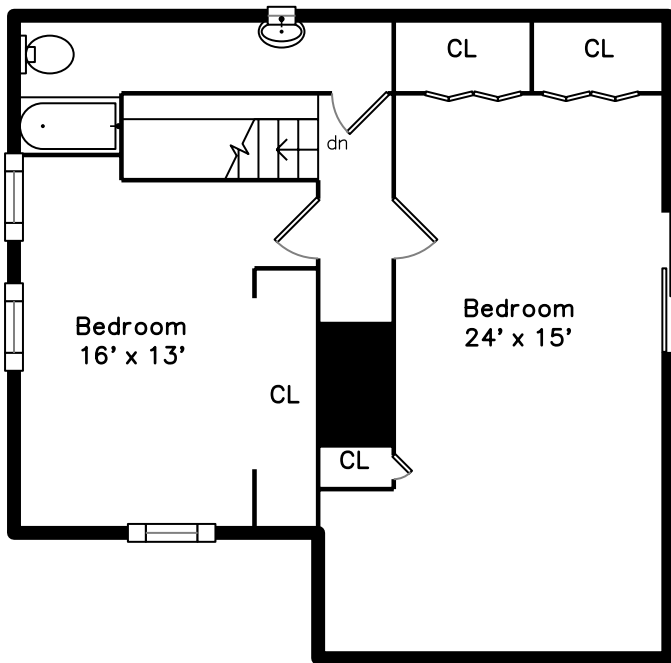

Upper

Main

16 Wright Street
Stoneham, MA 02180

PicturePlan by  vis-home

Measurements may not be 100% accurate.
Floor plans are provided for convenience only.
Room sizes are not used to calculate area.

Upper

Main

Outside

Outside

Outside

Outside

Outside

Foyer

Living Room

Living Room

Living Room

Dining Room

Dining Room

Kitchen

Kitchen

Kitchen

Kitchen

Bonus Room

Bonus Room

Porch

Bathroom

Bedroom

Bedroom

Bedroom

Bedroom