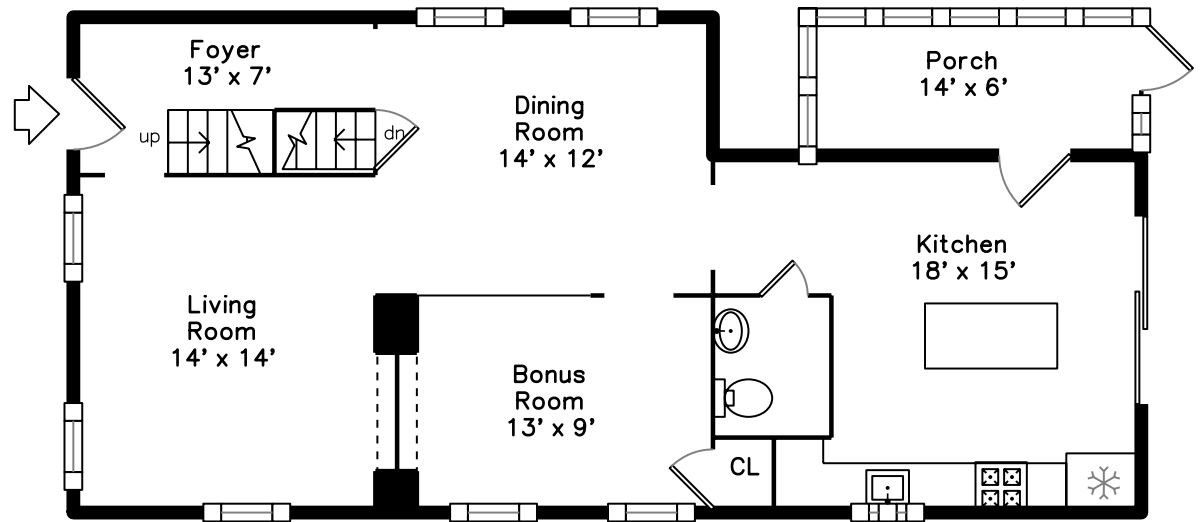

Upper

Main

16 Wright Street
Stoneham, MA 02180

PicturePlan by  vis-home

Measurements may not be 100% accurate.
Floor plans are provided for convenience only.
Room sizes are not used to calculate area.

Upper

Main

Outside

Outside

Outside

Outside

Outside

Foyer

Living Room

Living Room

Living Room

Dining Room

Dining Room

Kitchen

Kitchen

Kitchen

Kitchen

Bonus Room

Bonus Room

Porch

Bathroom

Bedroom

Bedroom

Bedroom

Bedroom