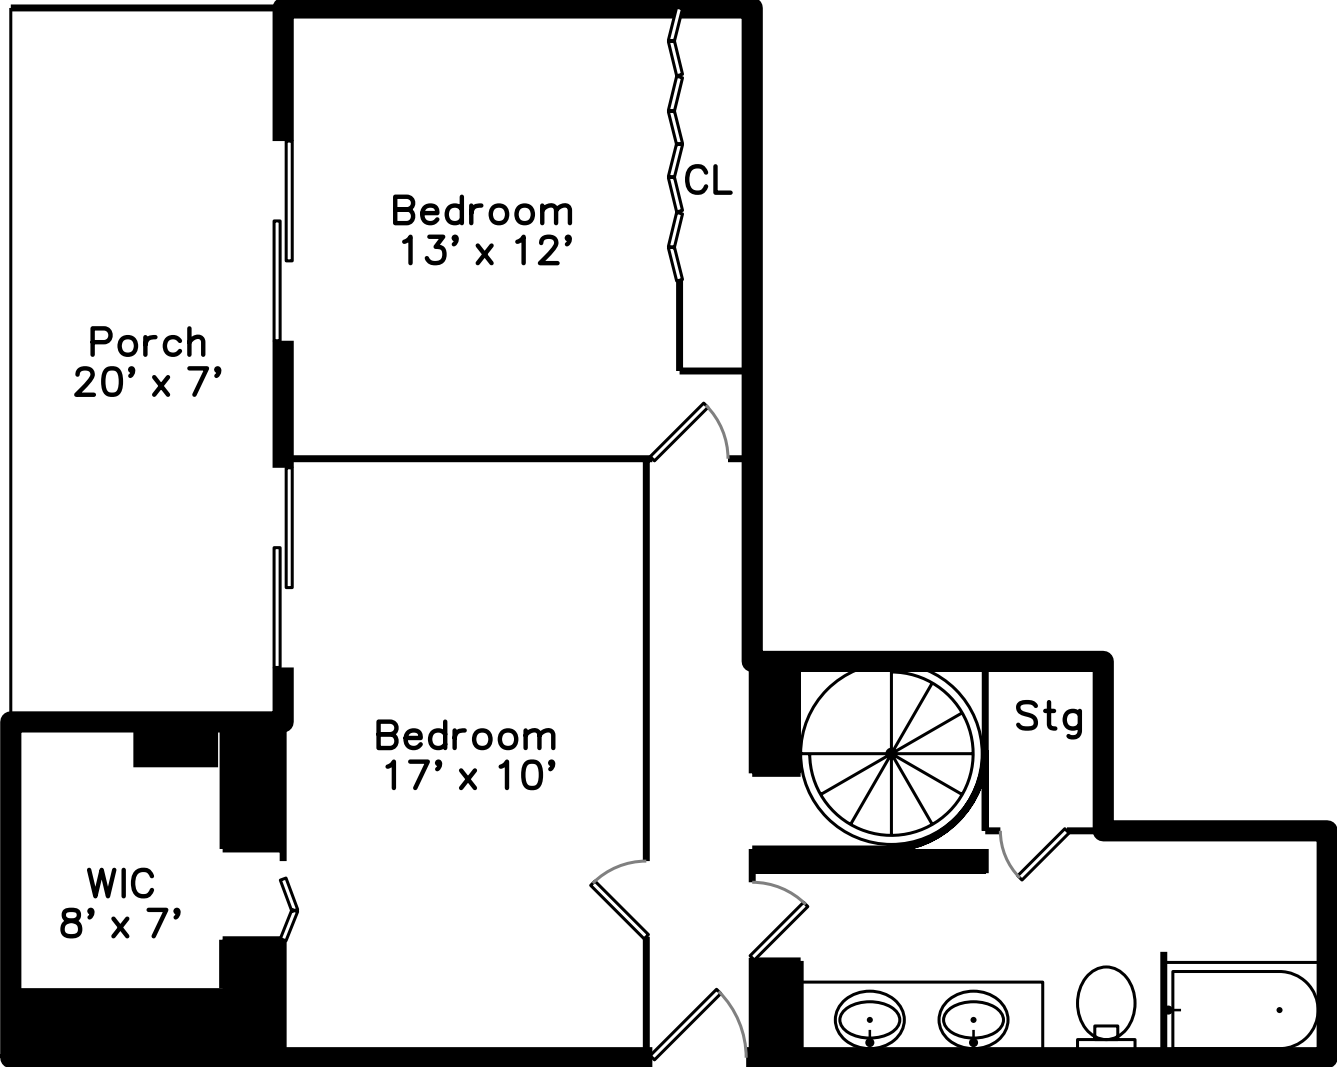

Lower

**29 Vine Street #1
Winchester, MA 01890**

PicturePlan by  vis-home

Measurements may not be 100% accurate.
Floor plans are provided for convenience only.
Room sizes are not used to calculate area.

Building:

Lower

Outside

Outside

Back

Living Dining

Living Dining

Living Dining

Living Dining

Porch

Office

Kitchen

Kitchen

Kitchen

Kitchen

Powder

Bedroom

Bedroom

Porch

Bathroom

Storage