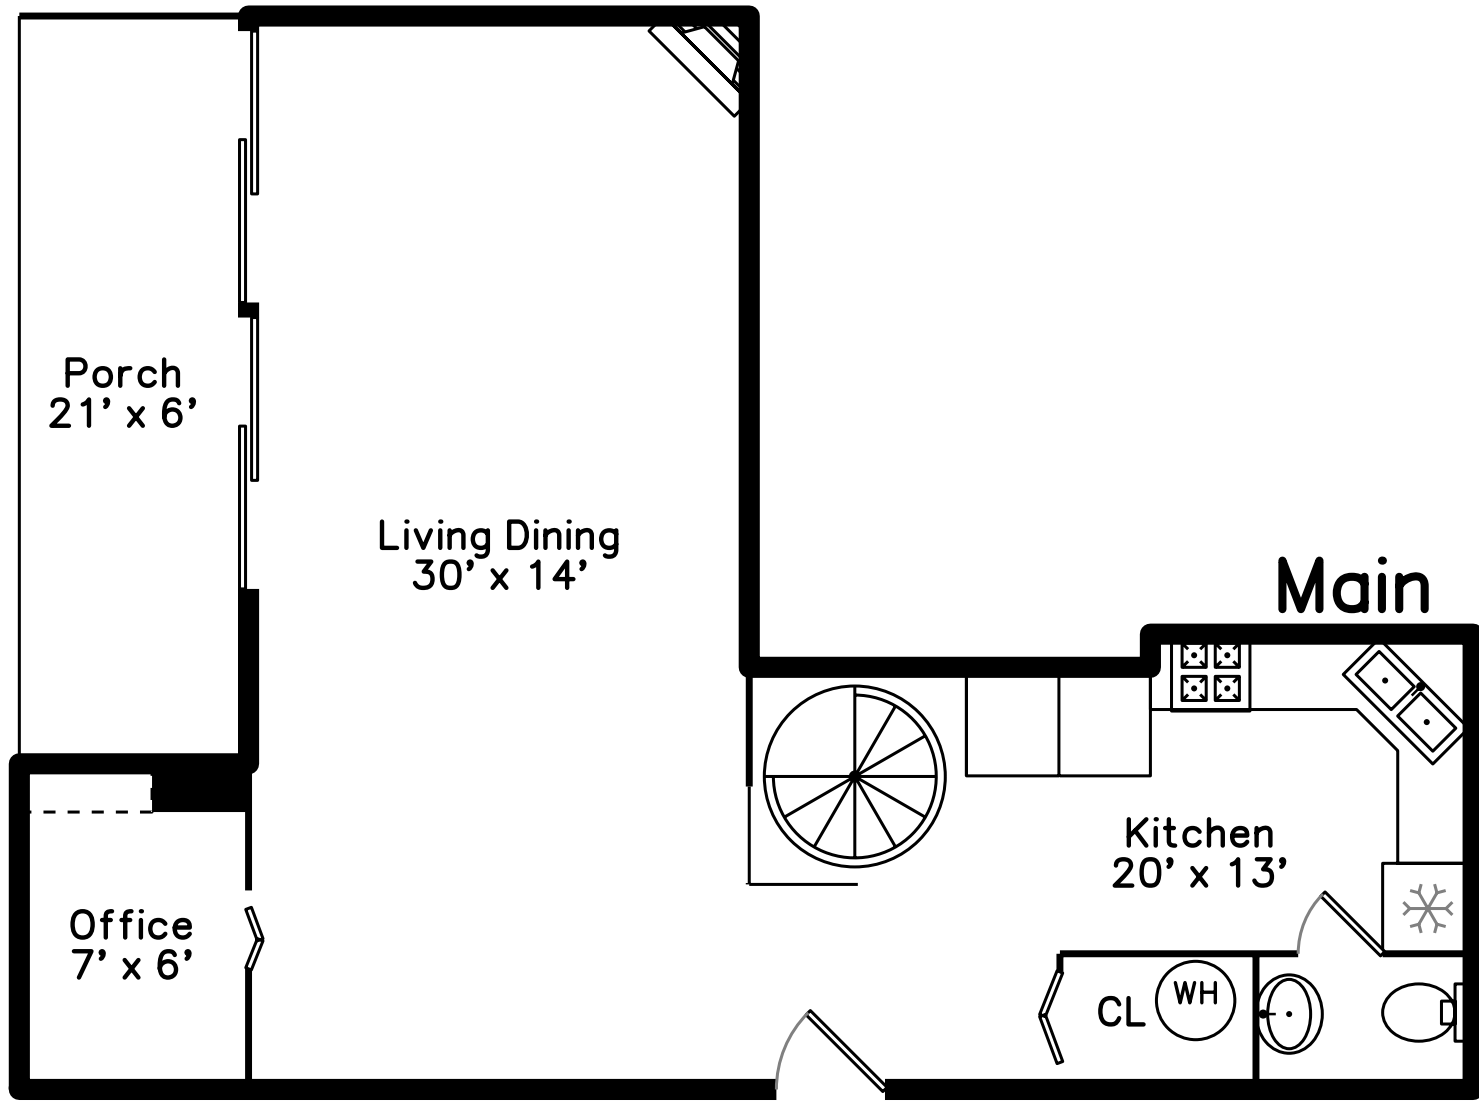

Lower

**29 Vine Street #1
Winchester, MA 01890**

PicturePlan by  vis-home

Measurements may not be 100% accurate.
Floor plans are provided for convenience only.
Room sizes are not used to calculate area.

Building:

Lower

Outside

Outside

Back

Living Dining

Living Dining

Living Dining

Living Dining

Porch

Office

Kitchen

Kitchen

Kitchen

Kitchen

Powder

Bedroom

Bedroom

Porch

Bathroom

Storage