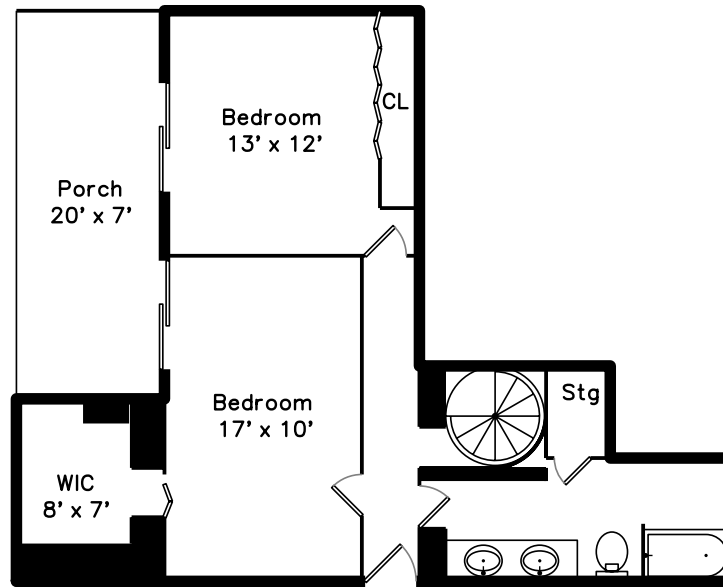

Lower

**29 Vine Street #1
Winchester, MA 01890**

PicturePlan by  vis-home

Measurements may not be 100% accurate.
Floor plans are provided for convenience only.
Room sizes are not used to calculate area.

Building:

Lower

Outside

Outside

Back

Living Dining

Living Dining

Living Dining

Living Dining

Porch

Office

Kitchen

Kitchen

Kitchen

Kitchen

Powder

Bedroom

Bedroom

Porch

Bathroom

Storage