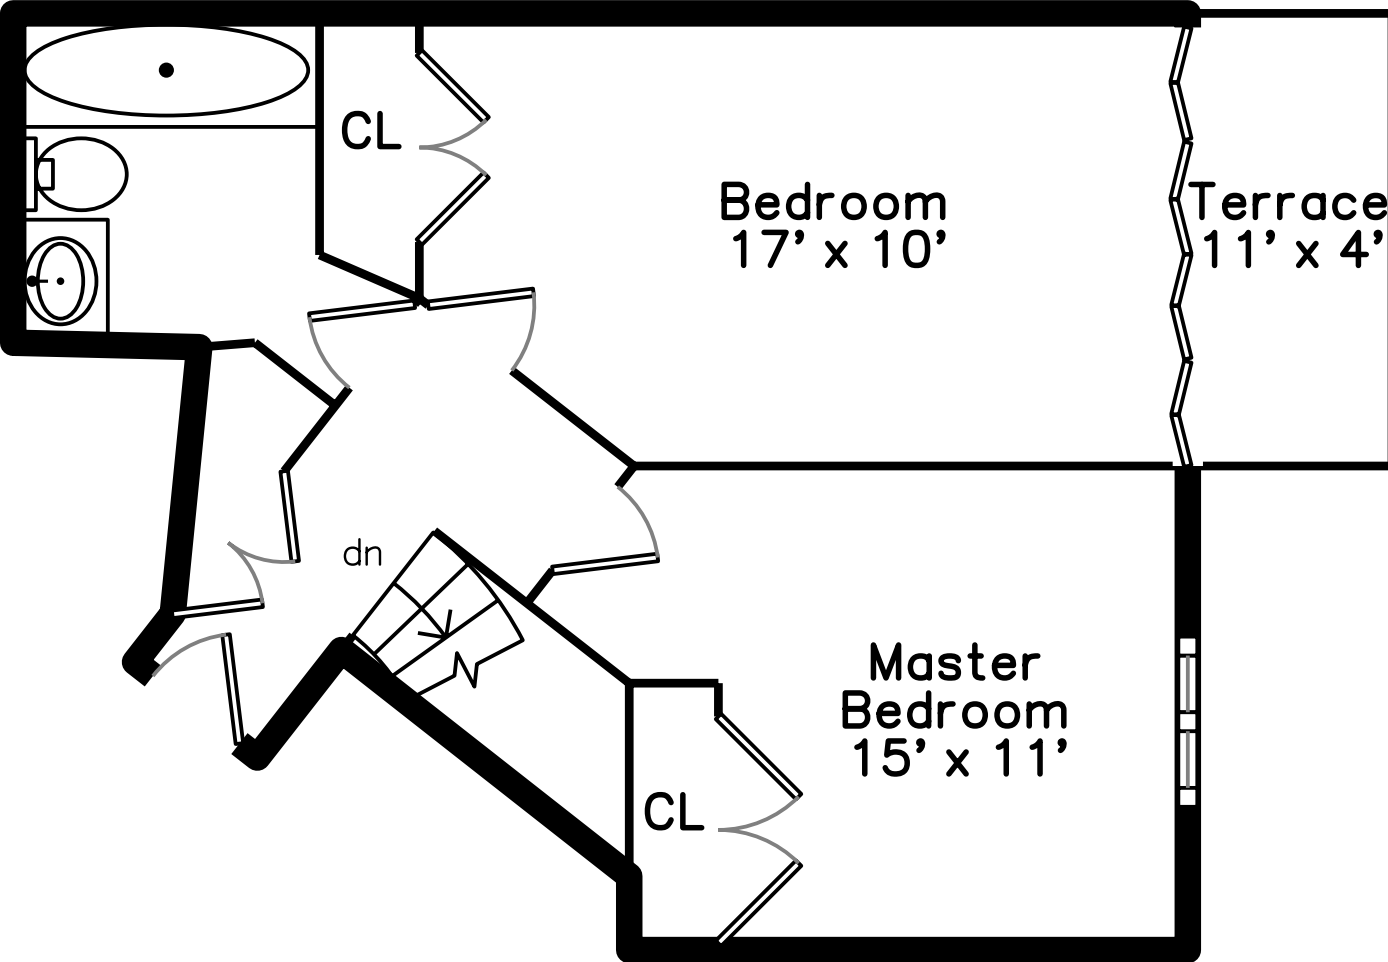

Upper

Main

6 Edgerly Place #504
Boston, MA 02116

PicturePlan by  vis-home
Measurements may not be 100% accurate.
Floor plans are provided for convenience only.
Room sizes are not used to calculate area.

Upper

Main

3D View – TopDown

3D View – TopDown