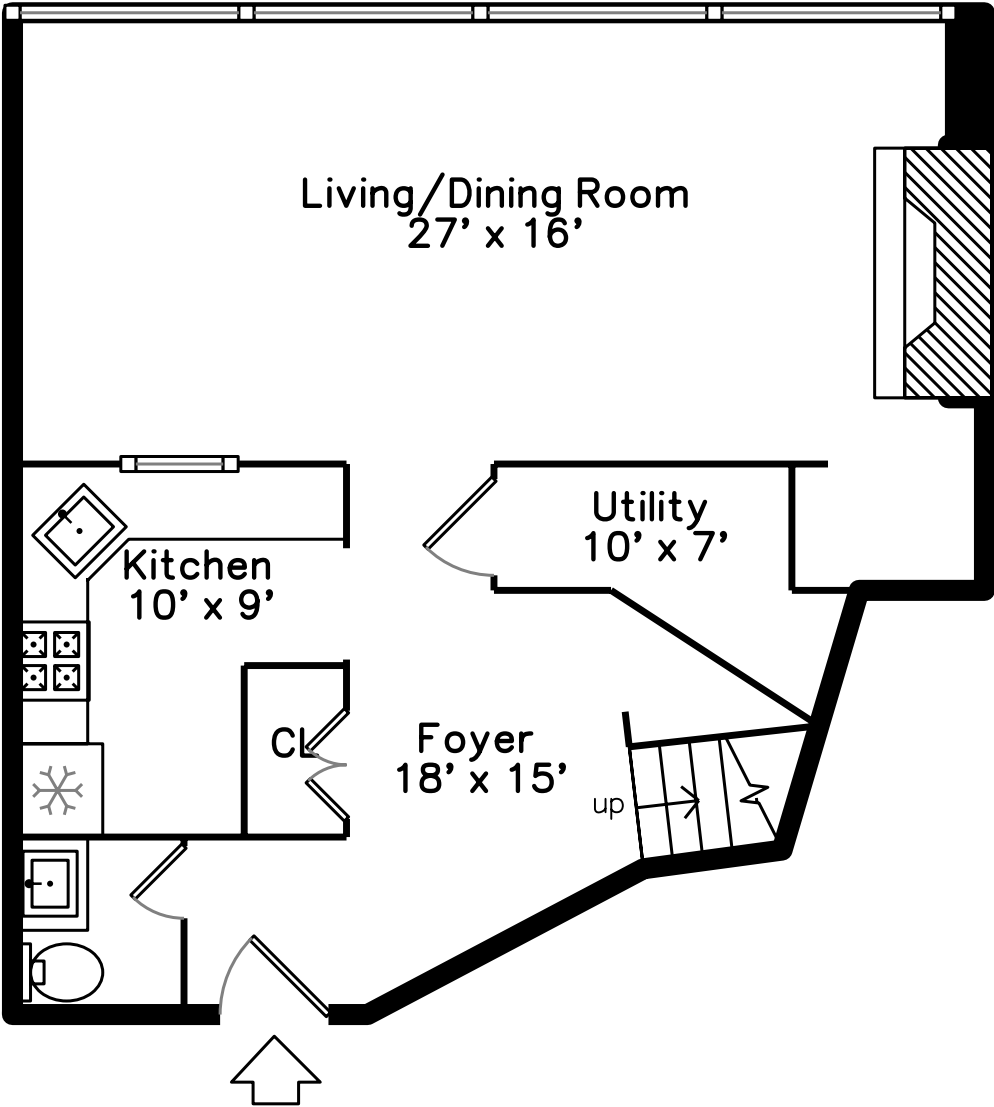

Upper

Main

6 Edgerly Place #504
Boston, MA 02116

PicturePlan by  vis-home
Measurements may not be 100% accurate.
Floor plans are provided for convenience only.
Room sizes are not used to calculate area.

Upper

Main

3D View – TopDown

3D View – TopDown