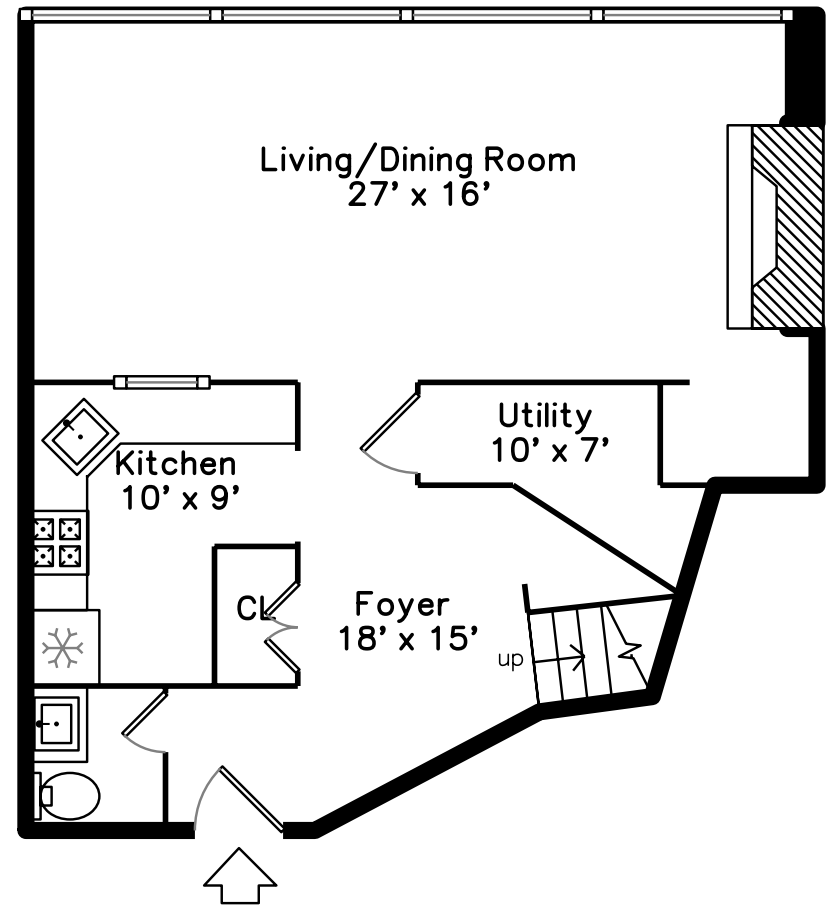

Upper

Main

6 Edgerly Place #504
Boston, MA 02116

PicturePlan by  vis-home
Measurements may not be 100% accurate.
Floor plans are provided for convenience only.
Room sizes are not used to calculate area.

Upper

Main

3D View – TopDown

3D View – TopDown