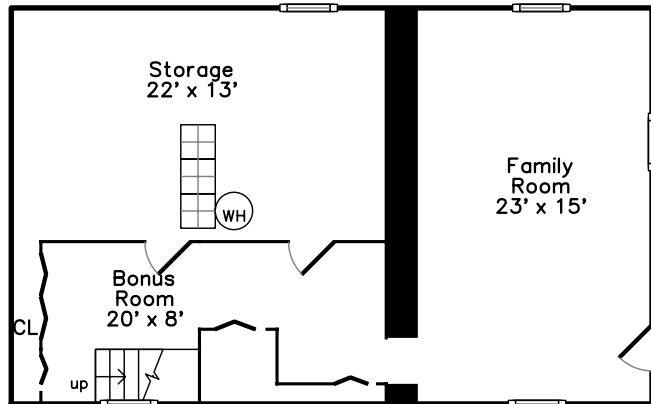

Upper

Main

Basement

**155 Mary Street
Arlington, MA 02474**

PicturePlan(tm) by Vis-Home(C) 2016
Measurements may not be 100% accurate.
Floor plans are provided for convenience only.
Room sizes are not used to calculate area.

Upper

Main

Basement