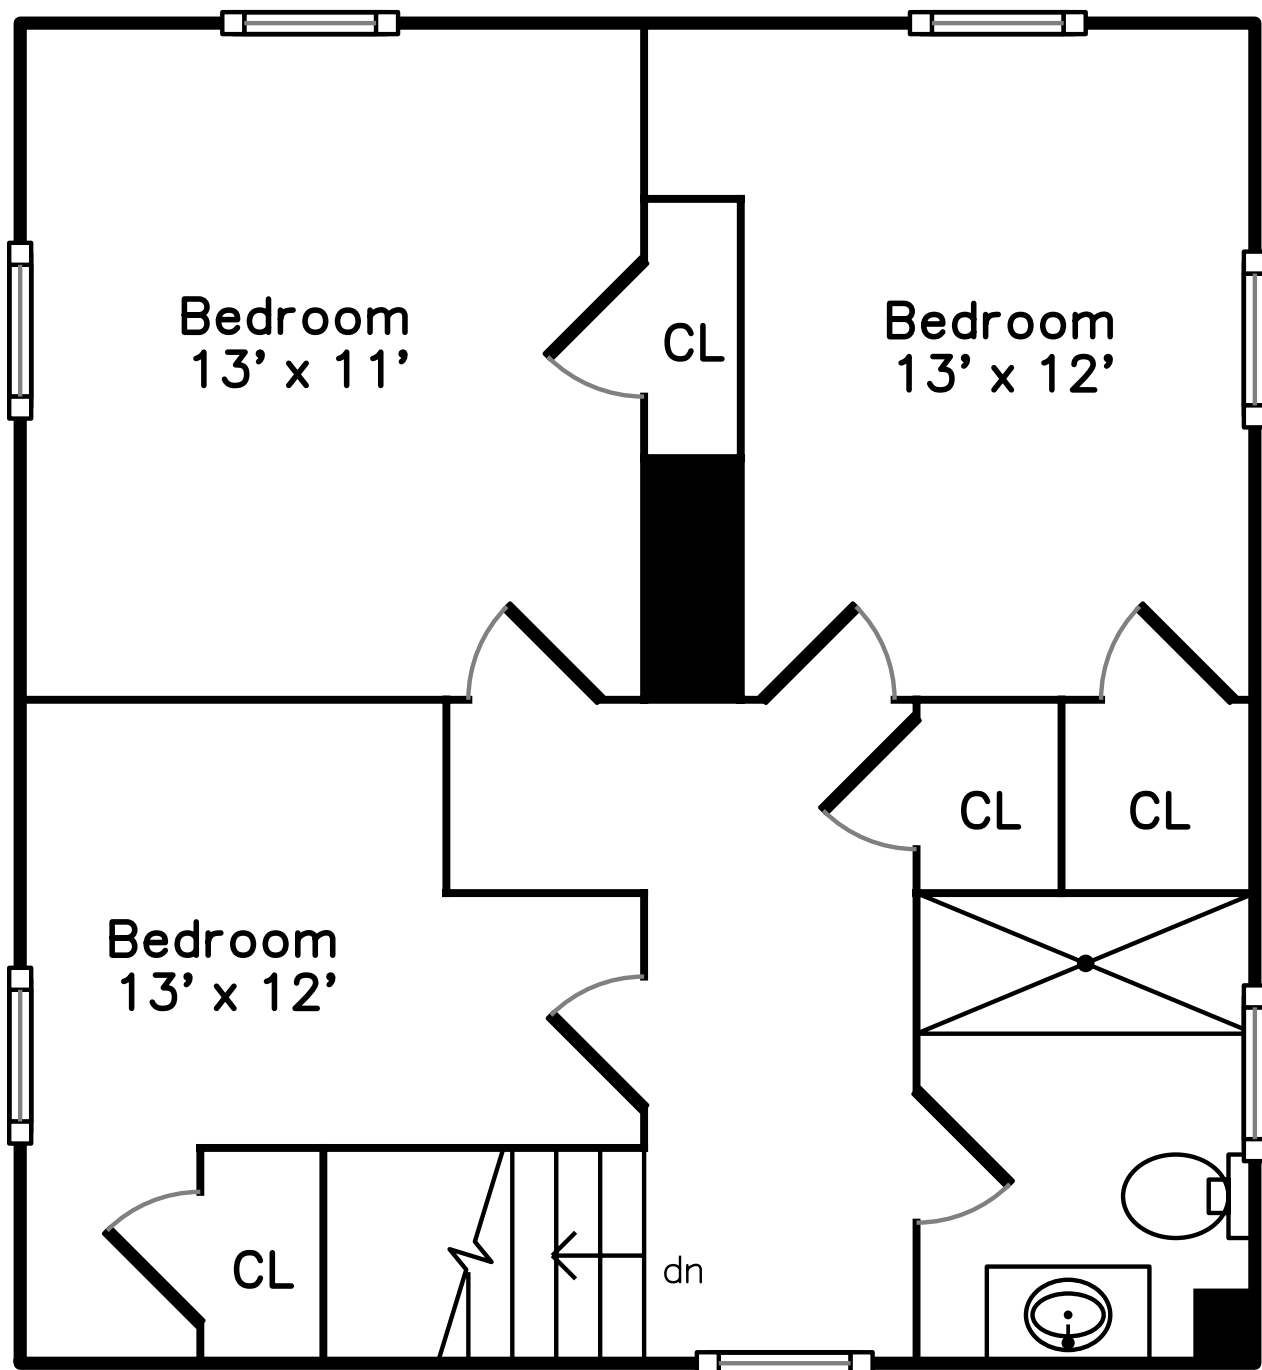

Upper

Main

Basement

**155 Mary Street
Arlington, MA 02474**

PicturePlan(tm) by Vis-Home(C) 2016
Measurements may not be 100% accurate.
Floor plans are provided for convenience only.
Room sizes are not used to calculate area.

Upper

Main

Basement