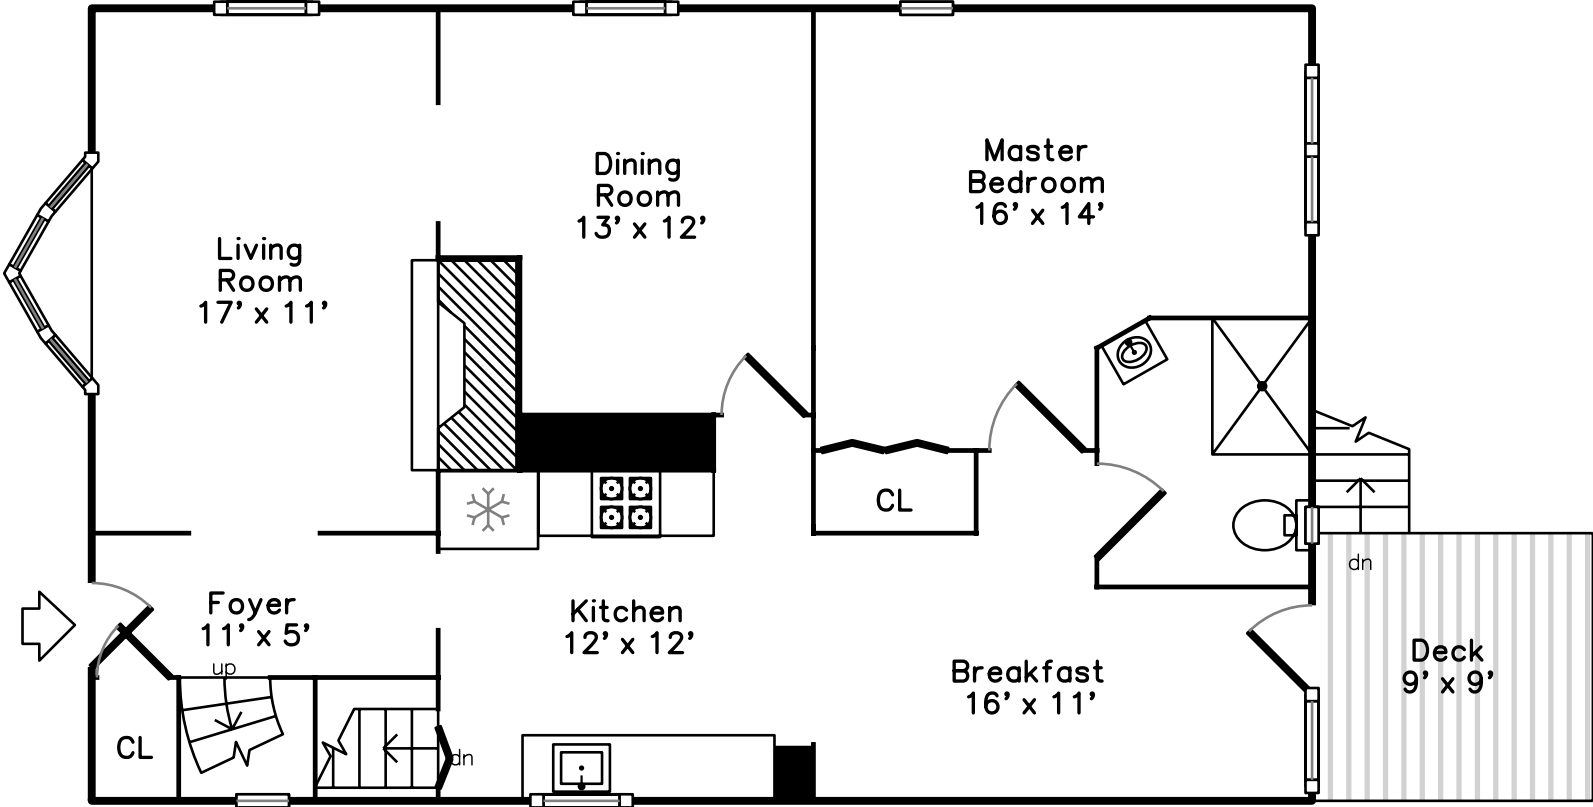

Upper

Main

Basement

**155 Mary Street
Arlington, MA 02474**

PicturePlan(tm) by Vis-Home(C) 2016
Measurements may not be 100% accurate.
Floor plans are provided for convenience only.
Room sizes are not used to calculate area.

Upper

Main

Basement