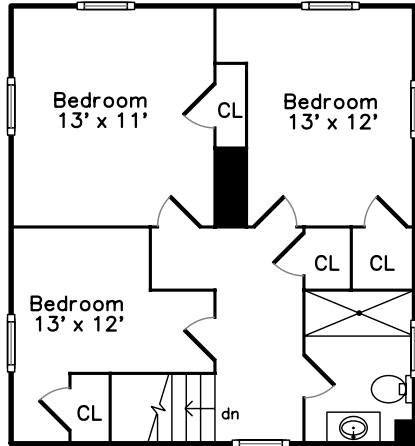

Upper

Main

Basement

**155 Mary Street
Arlington, MA 02474**

PicturePlan(tm) by Vis-Home(C) 2016
Measurements may not be 100% accurate.
Floor plans are provided for convenience only.
Room sizes are not used to calculate area.

Upper

Main

Basement