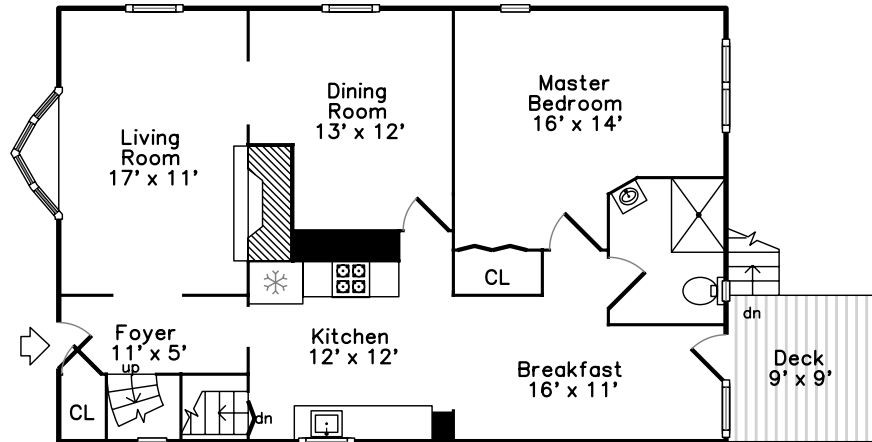

Upper

Main

Basement

**155 Mary Street
Arlington, MA 02474**

PicturePlan(tm) by Vis-Home(C) 2016
Measurements may not be 100% accurate.
Floor plans are provided for convenience only.
Room sizes are not used to calculate area.

Upper

Main

Basement