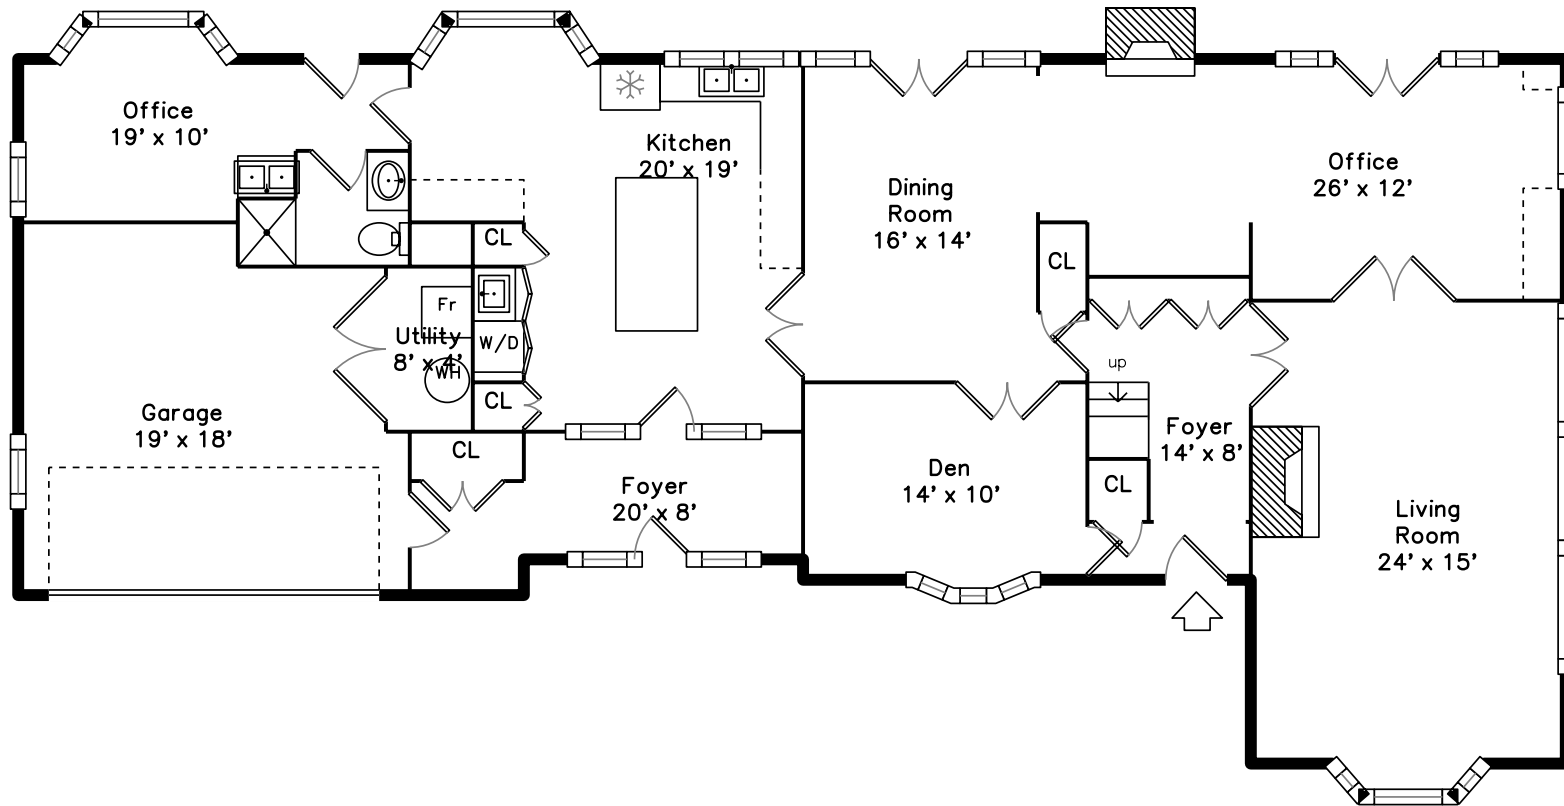

## Main

161 Winter Street  
Weston, MA 02493

PicturePlan by  vis-home

Measurements may not be 100% accurate.  
Floor plans are provided for convenience only.  
Room sizes are not used to calculate area.

# Upper

# Main

Outside

Back

Back

Back

Foyer

Foyer

Living Room

Living Room

Dining Room

Kitchen

Kitchen

Office

Office

Master Bedroom

Master Bedroom