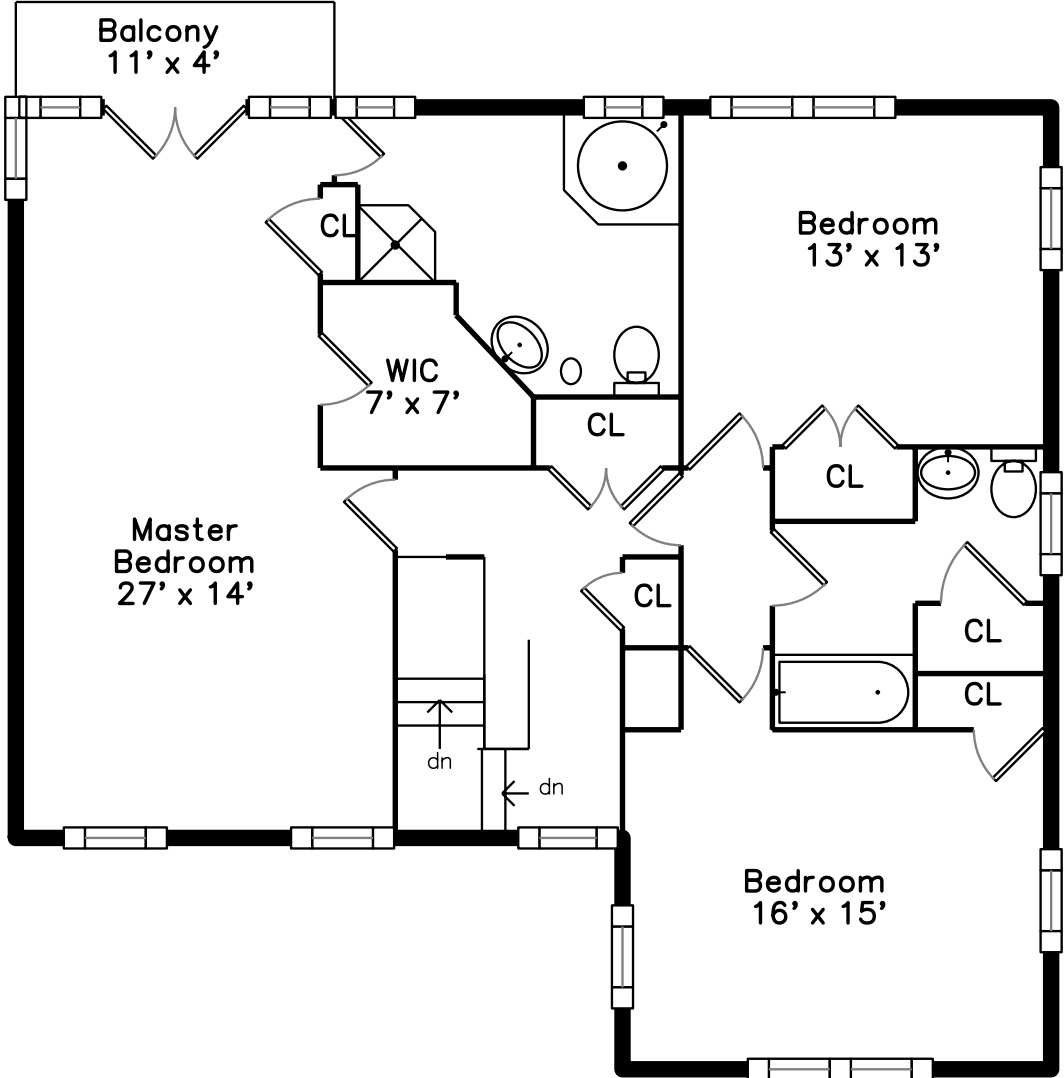

## Main

161 Winter Street  
Weston, MA 02493

PicturePlan by  vis-home

Measurements may not be 100% accurate.  
Floor plans are provided for convenience only.  
Room sizes are not used to calculate area.

# Upper

# Main

Outside

Back

Back

Back

Foyer

Foyer

Living Room

Living Room

Dining Room

Kitchen

Kitchen

Office

Office

Master Bedroom

Master Bedroom