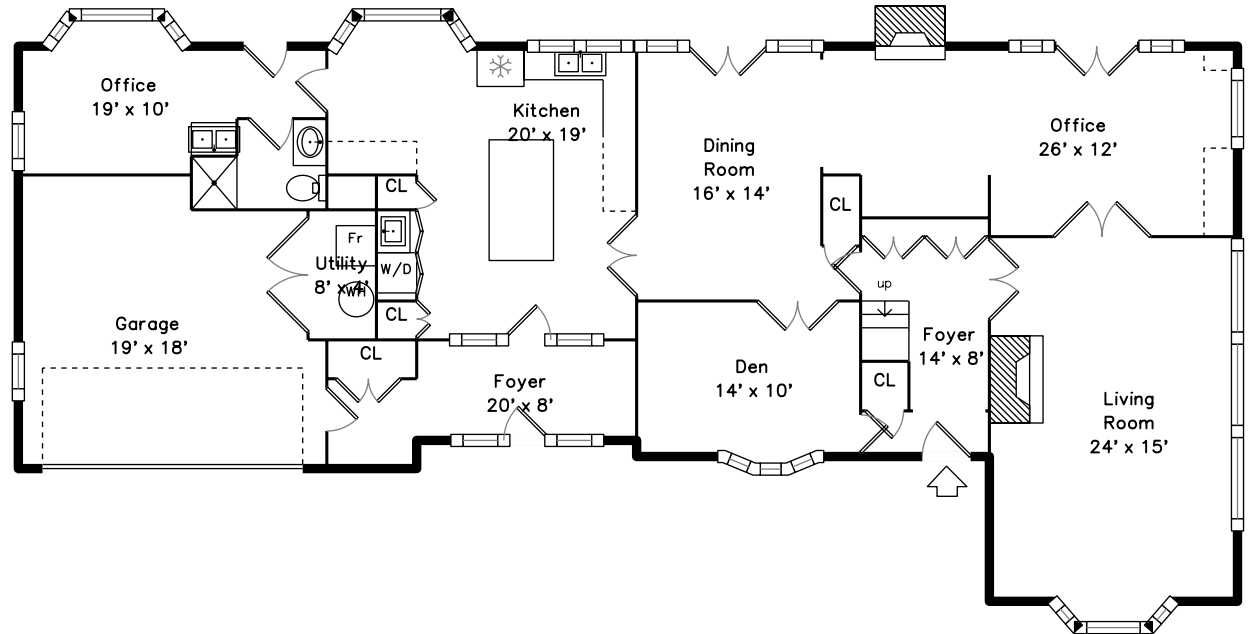

## Upper

## Main

161 Winter Street  
Weston, MA 02493

PicturePlan by  vis-home

Measurements may not be 100% accurate.  
Floor plans are provided for convenience only.  
Room sizes are not used to calculate area.

# Main

Outside

Back

Back

Back

Foyer

Foyer

Living Room

Living Room

Dining Room

Kitchen

Kitchen

Office

Office

Master Bedroom

Master Bedroom