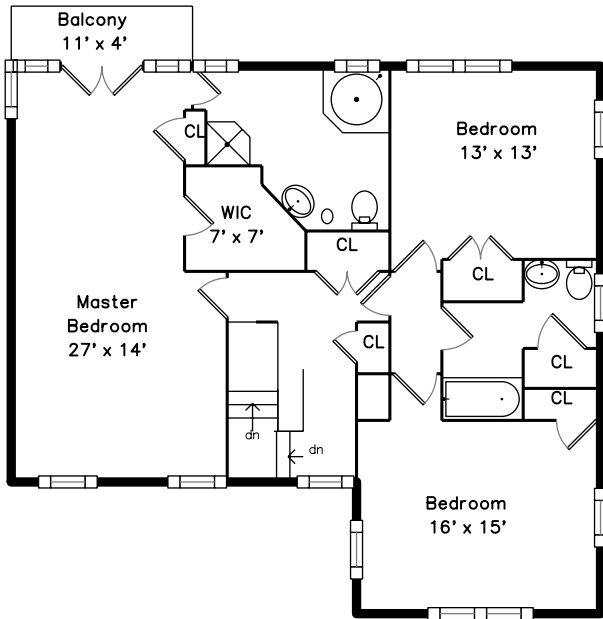

## Upper

## Main

161 Winter Street  
Weston, MA 02493

PicturePlan by  vis-home

Measurements may not be 100% accurate.  
Floor plans are provided for convenience only.  
Room sizes are not used to calculate area.

# Main

Outside

Back

Back

Back

Foyer

Foyer

Living Room

Living Room

Dining Room

Kitchen

Kitchen

Office

Office

Master Bedroom

Master Bedroom