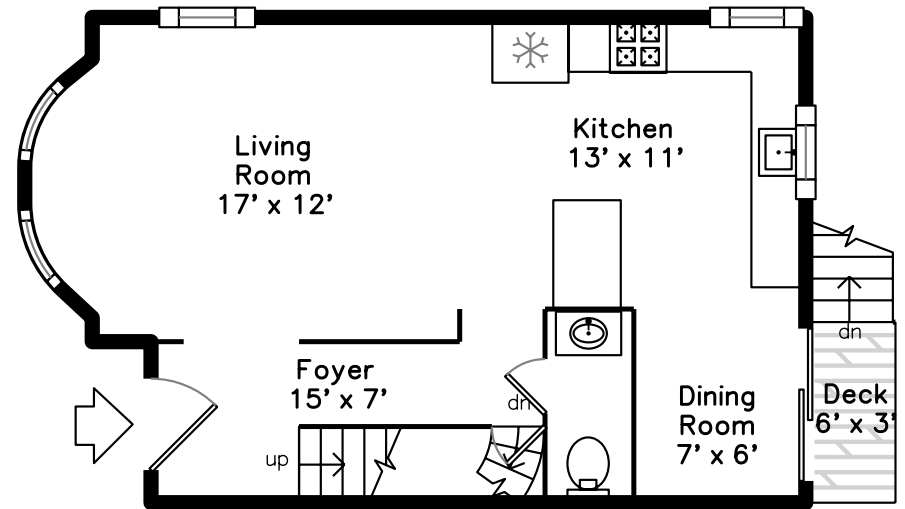

Top

Main

Upper

Building:

19 Orange Street
Chelsea, MA 02150

PicturePlan by  vis-home

Measurements may not be 100% accurate.
Floor plans are provided for convenience only.
Room sizes are not used to calculate area.

Outside

Foyer

Foyer

Living Room

Living Room

Living Room

Living Room

Kitchen/ Dining

Kitchen/ Dining

Kitchen/ Dining

Kitchen/ Dining

Kitchen/ Dining

Kitchen/ Dining

Kitchen/ Dining

Bathroom

Bedroom