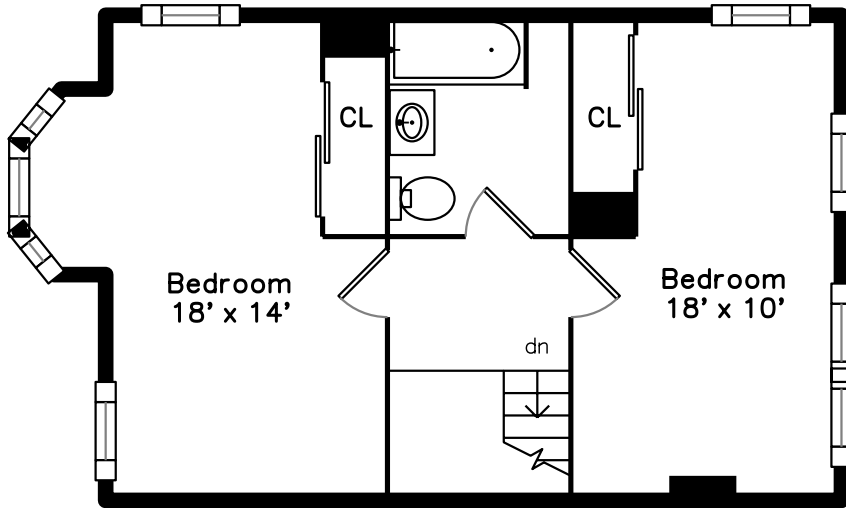

Top

Main

Upper

Building:

19 Orange Street
Chelsea, MA 02150

PicturePlan by  vis-home

Measurements may not be 100% accurate.
Floor plans are provided for convenience only.
Room sizes are not used to calculate area.

Outside

Foyer

Foyer

Living Room

Living Room

Living Room

Living Room

Kitchen/ Dining

Kitchen/ Dining

Kitchen/ Dining

Kitchen/ Dining

Kitchen/ Dining

Kitchen/ Dining

Kitchen/ Dining

Bathroom

Bedroom

Bedroom

Bedroom

Bedroom

Bedroom

Bedroom

Bathroom

Bedroom

Bedroom