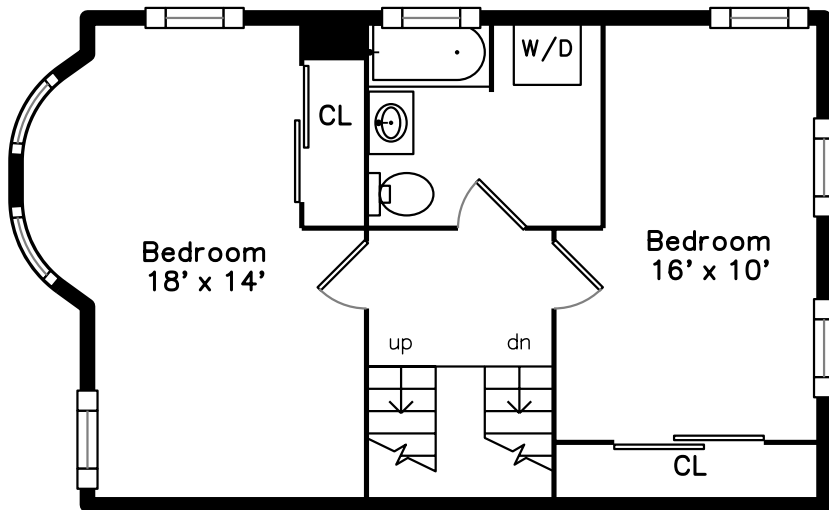

Top

Main

Upper

Building:

19 Orange Street
Chelsea, MA 02150

PicturePlan by  vis-home

Measurements may not be 100% accurate.
Floor plans are provided for convenience only.
Room sizes are not used to calculate area.

Outside

Foyer

Foyer

Living Room

Living Room

Living Room

Living Room

Kitchen/ Dining

Kitchen/ Dining

Kitchen/ Dining

Kitchen/ Dining

Kitchen/ Dining

Kitchen/ Dining

Kitchen/ Dining

Bathroom

Bedroom

Bedroom

Bedroom

Bedroom

Bedroom

Bedroom

Bathroom

Bedroom

Bedroom