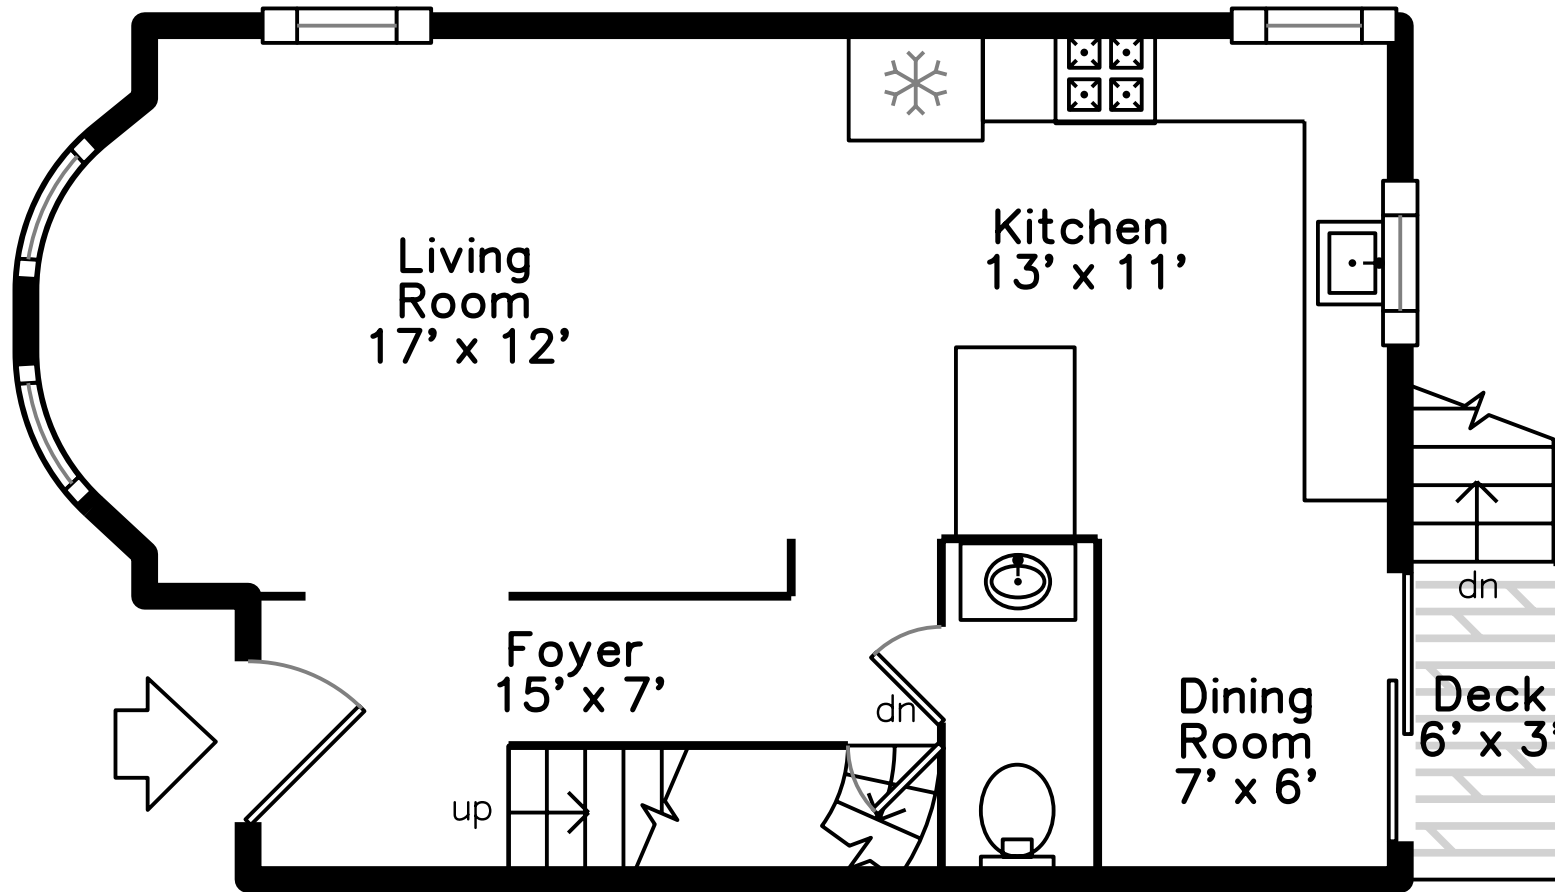

Top

Main

Upper

Building:

19 Orange Street
Chelsea, MA 02150

PicturePlan by  vis-home

Measurements may not be 100% accurate.
Floor plans are provided for convenience only.
Room sizes are not used to calculate area.

Top

Upper

Main

Building:

Outside

Outside

Outside

Outside

Outside

Foyer

Foyer

Living Room

Living Room

Living Room

Living Room

Kitchen/ Dining

Kitchen/ Dining

Kitchen/ Dining

Kitchen/ Dining

Kitchen/ Dining

Kitchen/ Dining

Kitchen/ Dining

Bathroom

Bedroom