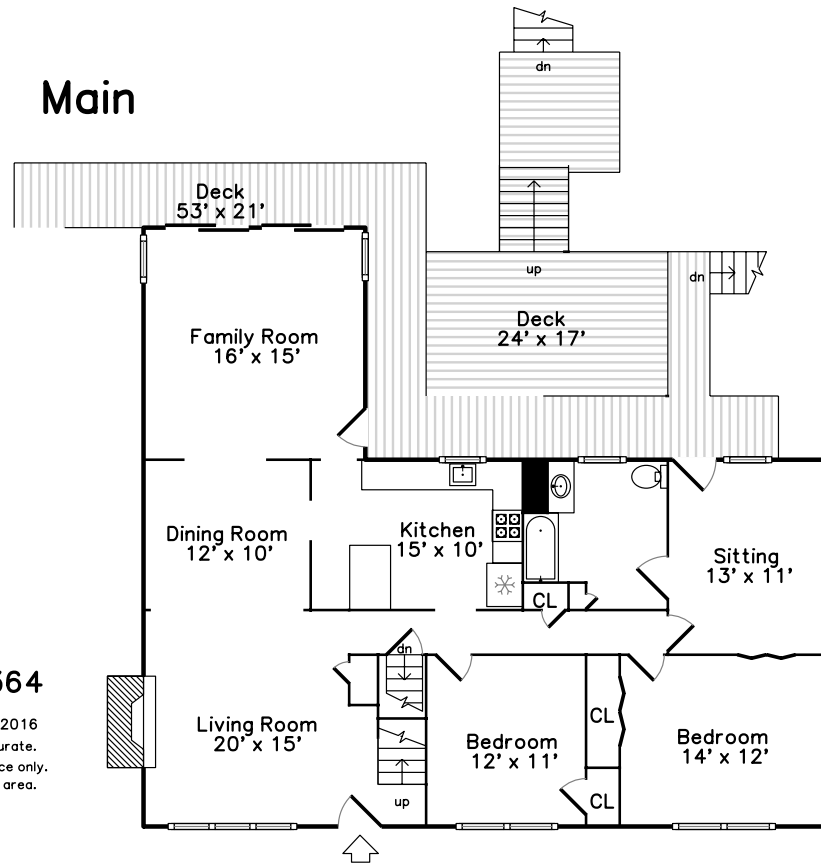

**1 Lee Circle  
Kingston, MA 02364**

PicturePlan(tm) by Vis-Home(C) 2016  
 Measurements may not be 100% accurate.  
 Floor plans are provided for convenience only.  
 Room sizes are not used to calculate area.

# Main

Lower

Bedroom

Bedroom

Bathroom