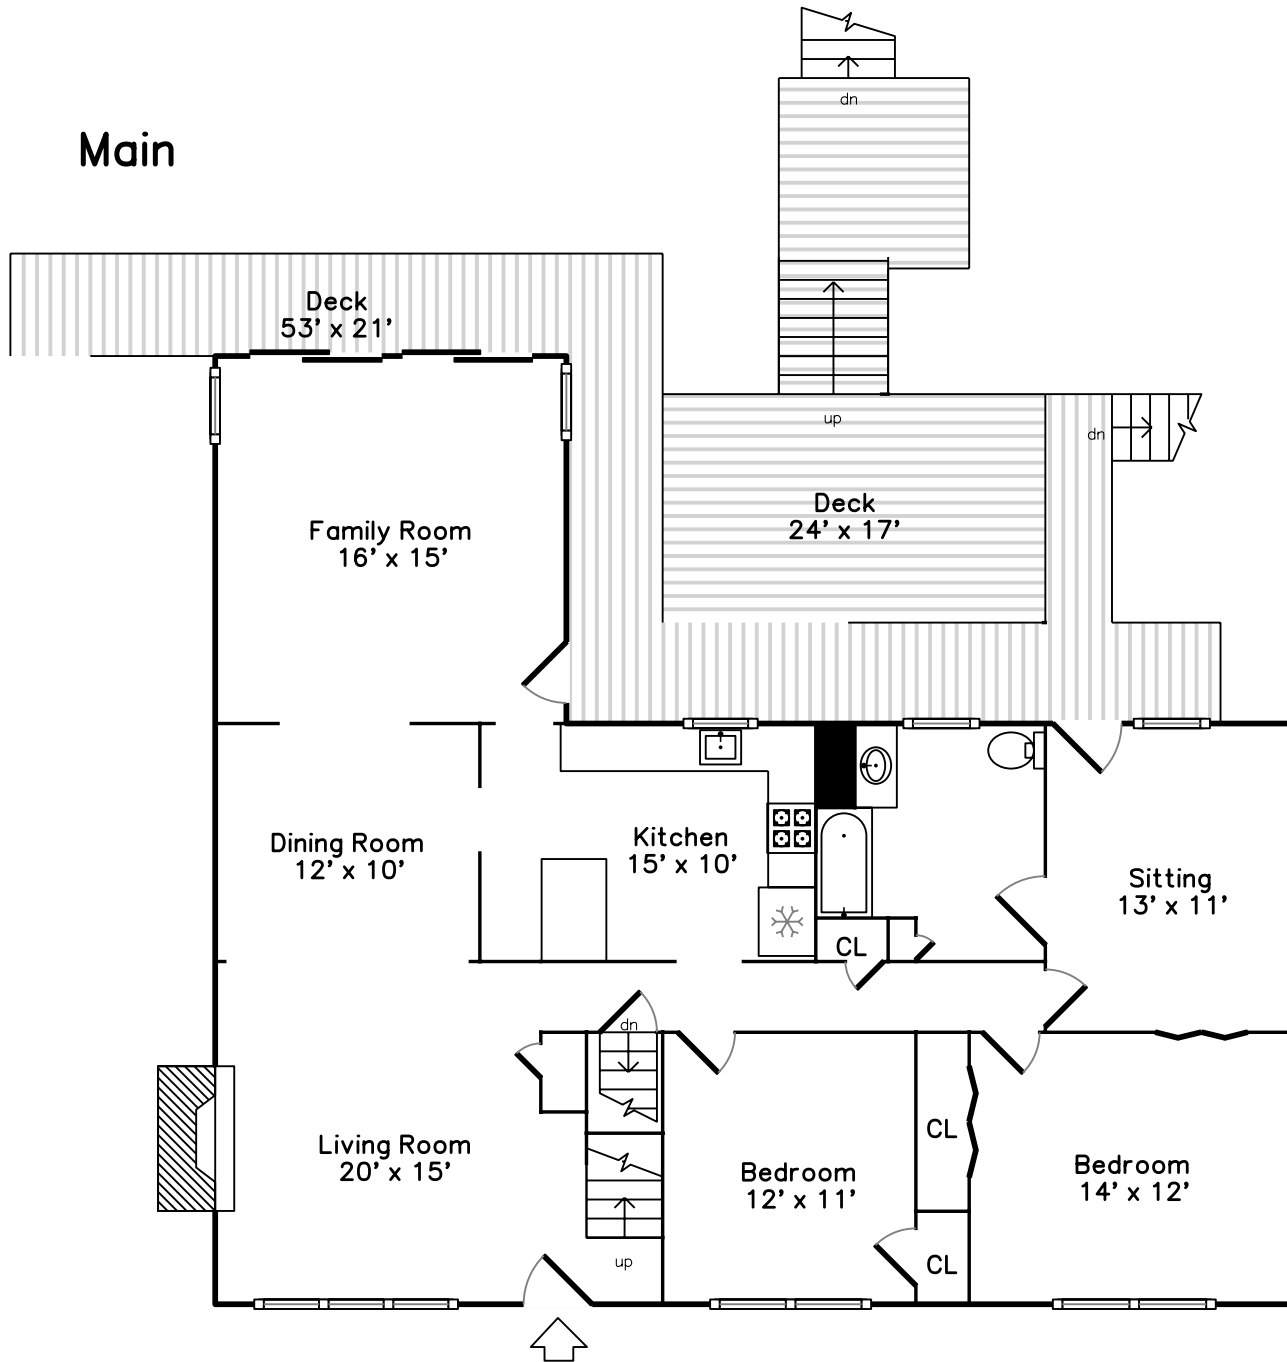

**1 Lee Circle  
Kingston, MA 02364**

PicturePlan(tm) by Vis-Home(C) 2016  
 Measurements may not be 100% accurate.  
 Floor plans are provided for convenience only.  
 Room sizes are not used to calculate area.

# Main

Lower

Bedroom

Bedroom

Bathroom