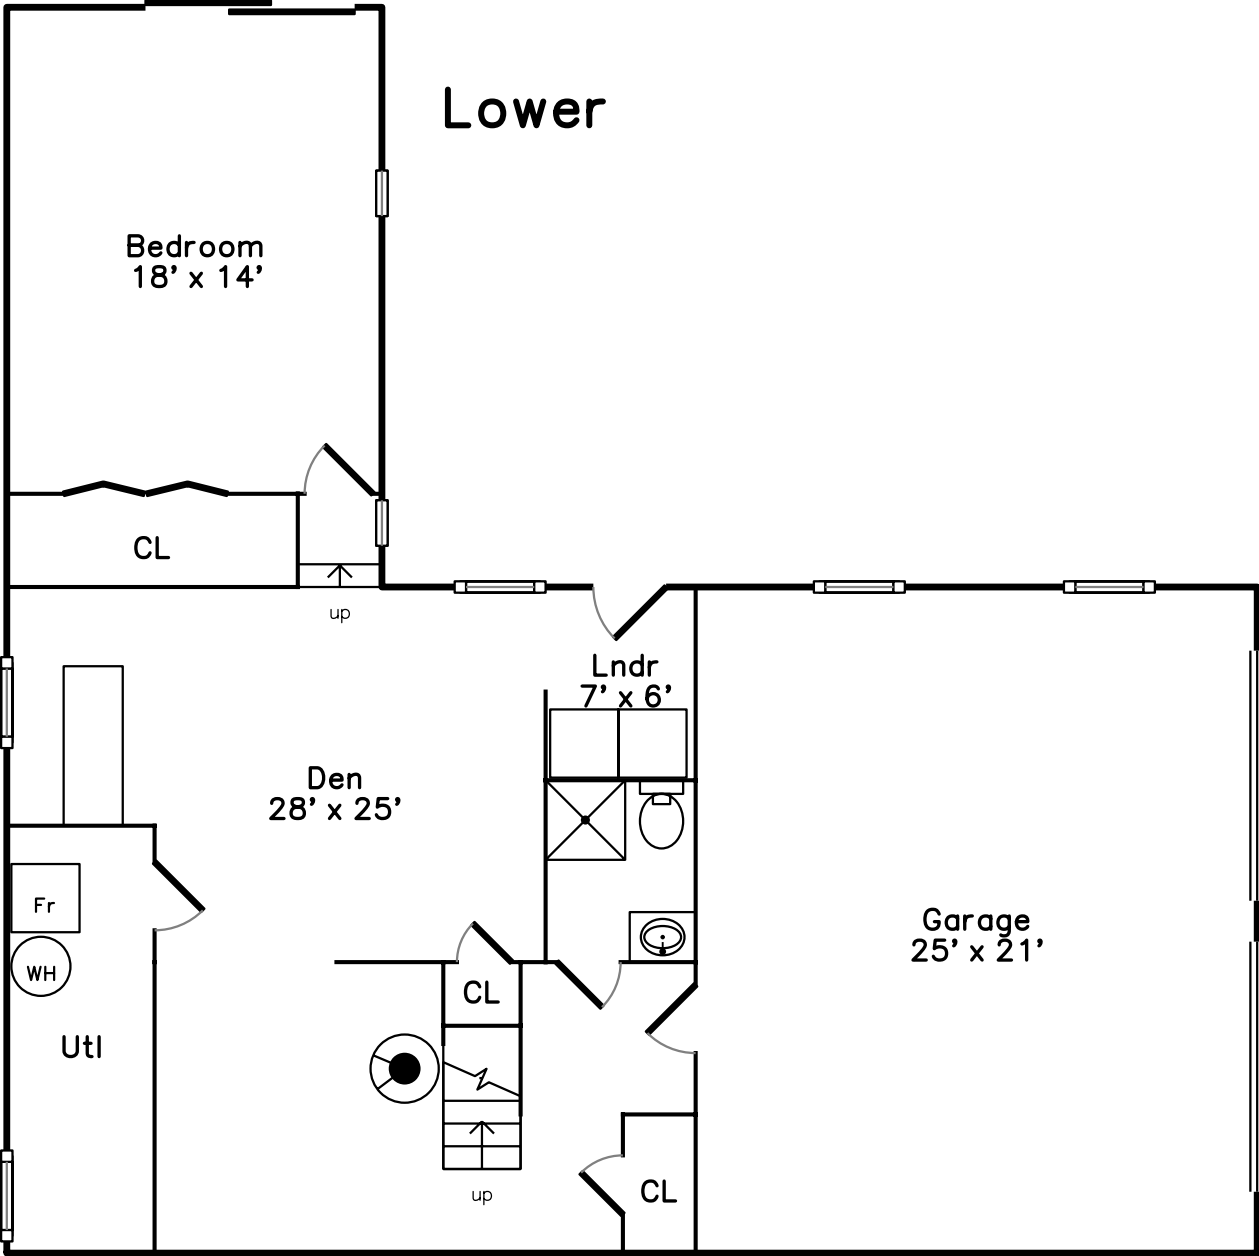

**1 Lee Circle  
Kingston, MA 02364**

PicturePlan(tm) by Vis-Home(C) 2016  
 Measurements may not be 100% accurate.  
 Floor plans are provided for convenience only.  
 Room sizes are not used to calculate area.

# Main

Lower

Bedroom

Bedroom

Bathroom