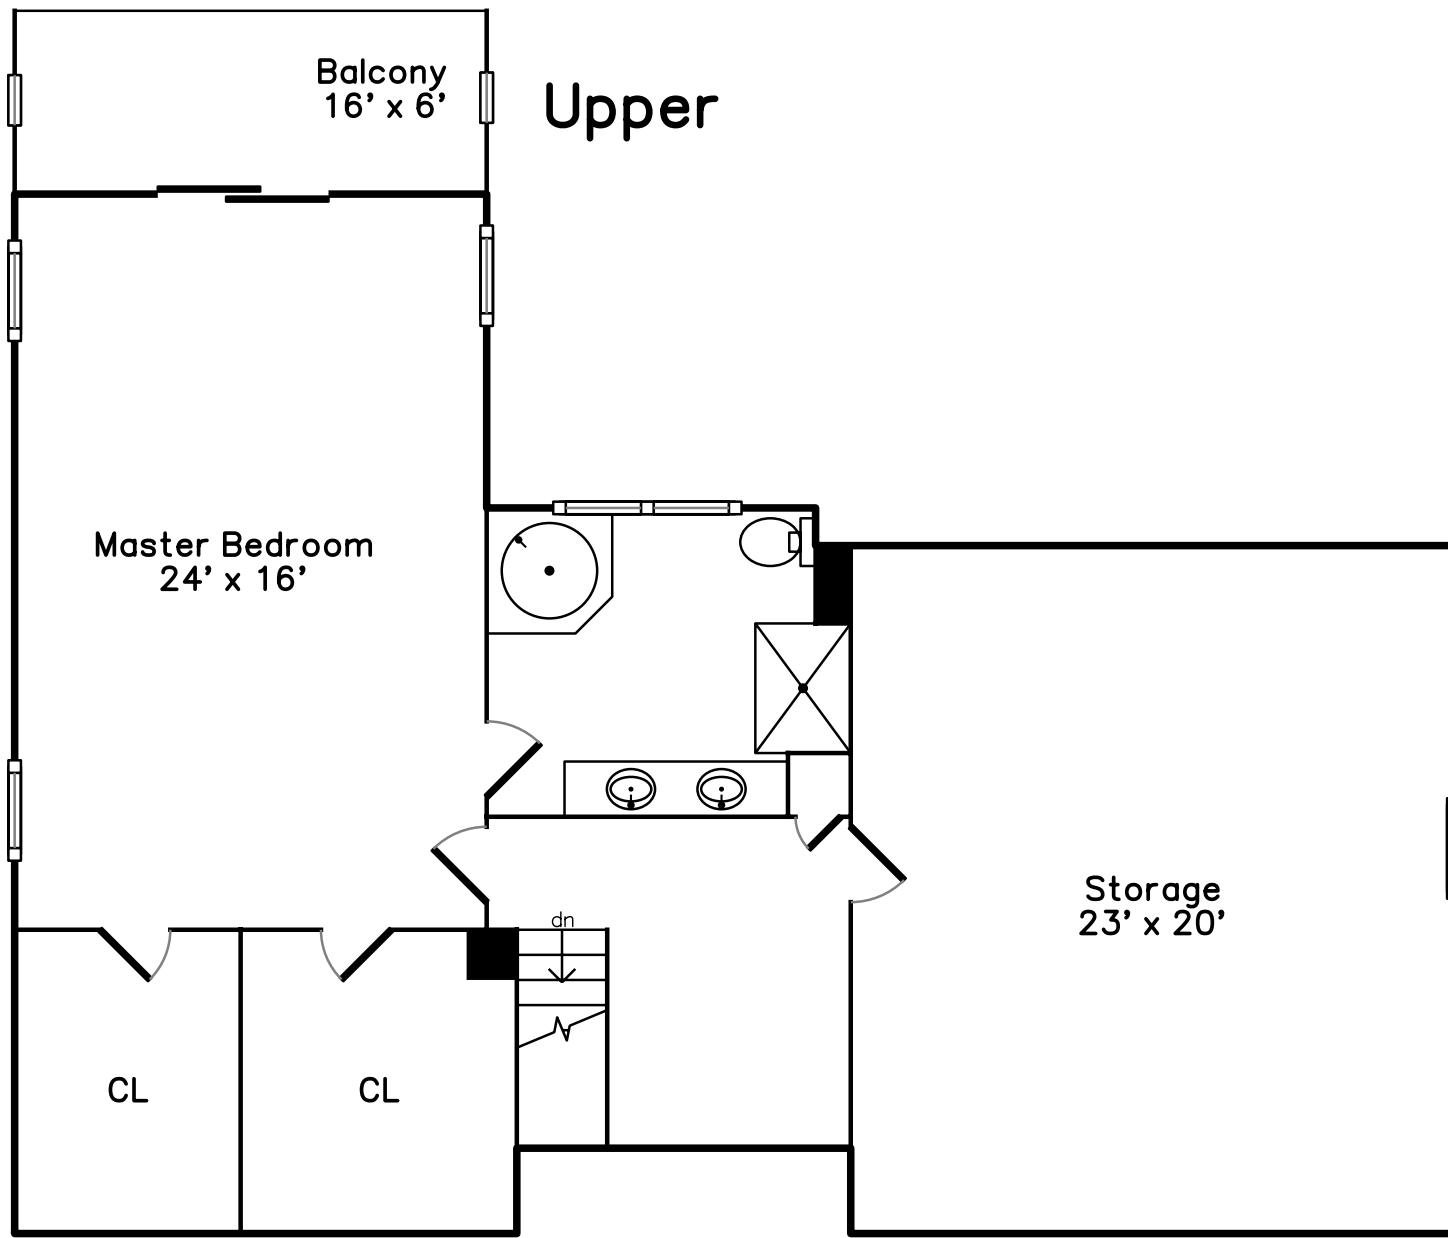

**1 Lee Circle  
Kingston, MA 02364**

PicturePlan(tm) by Vis-Home(C) 2016  
 Measurements may not be 100% accurate.  
 Floor plans are provided for convenience only.  
 Room sizes are not used to calculate area.

# Main

Lower

Bedroom

Bedroom

Bathroom