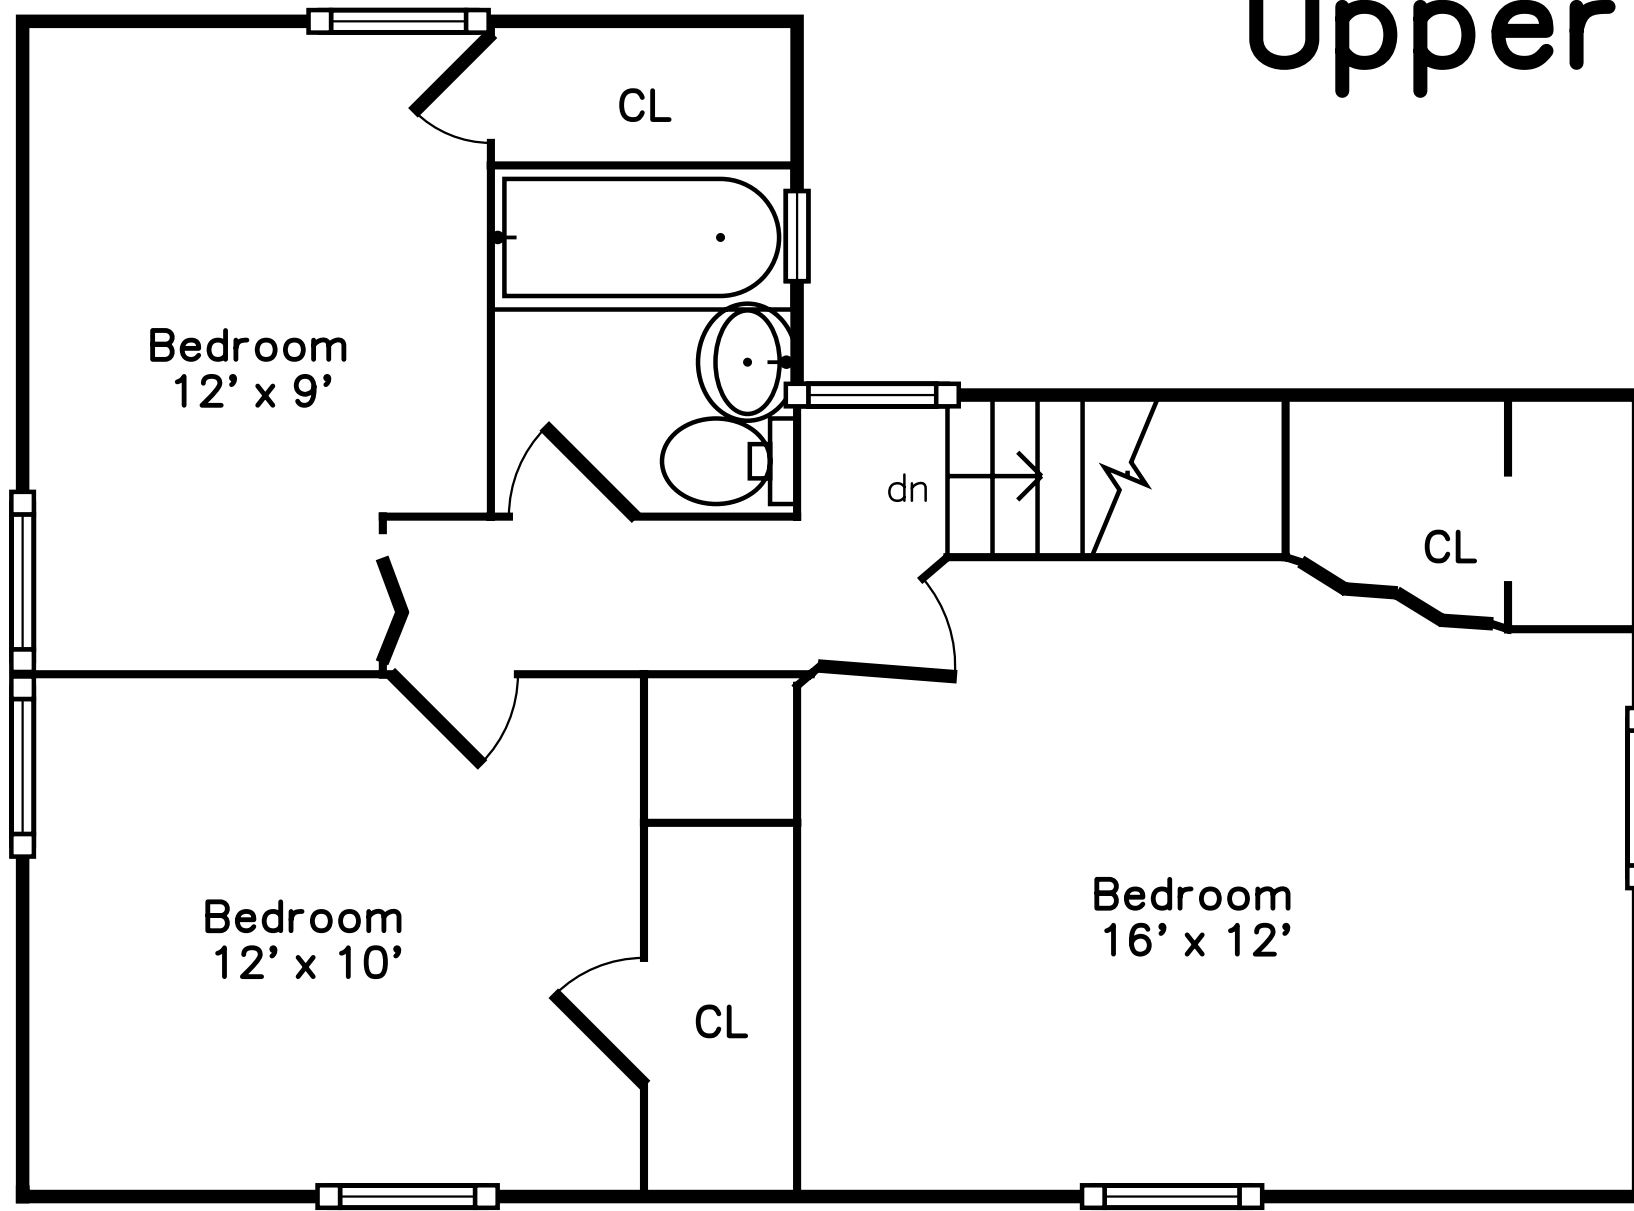

**37 Troy Lane
Newton, MA 02468**

PicturePlan(tm) by Vis-Home(C) 2016
Measurements may not be 100% accurate.
Floor plans are provided for convenience only.
Room sizes are not used to calculate area.

Upper

Main

Outside

Outside

Outside

Outside

Back

Back

Living Room

Living Room

Family Room

Family Room

Kitchen

Kitchen

Kitchen