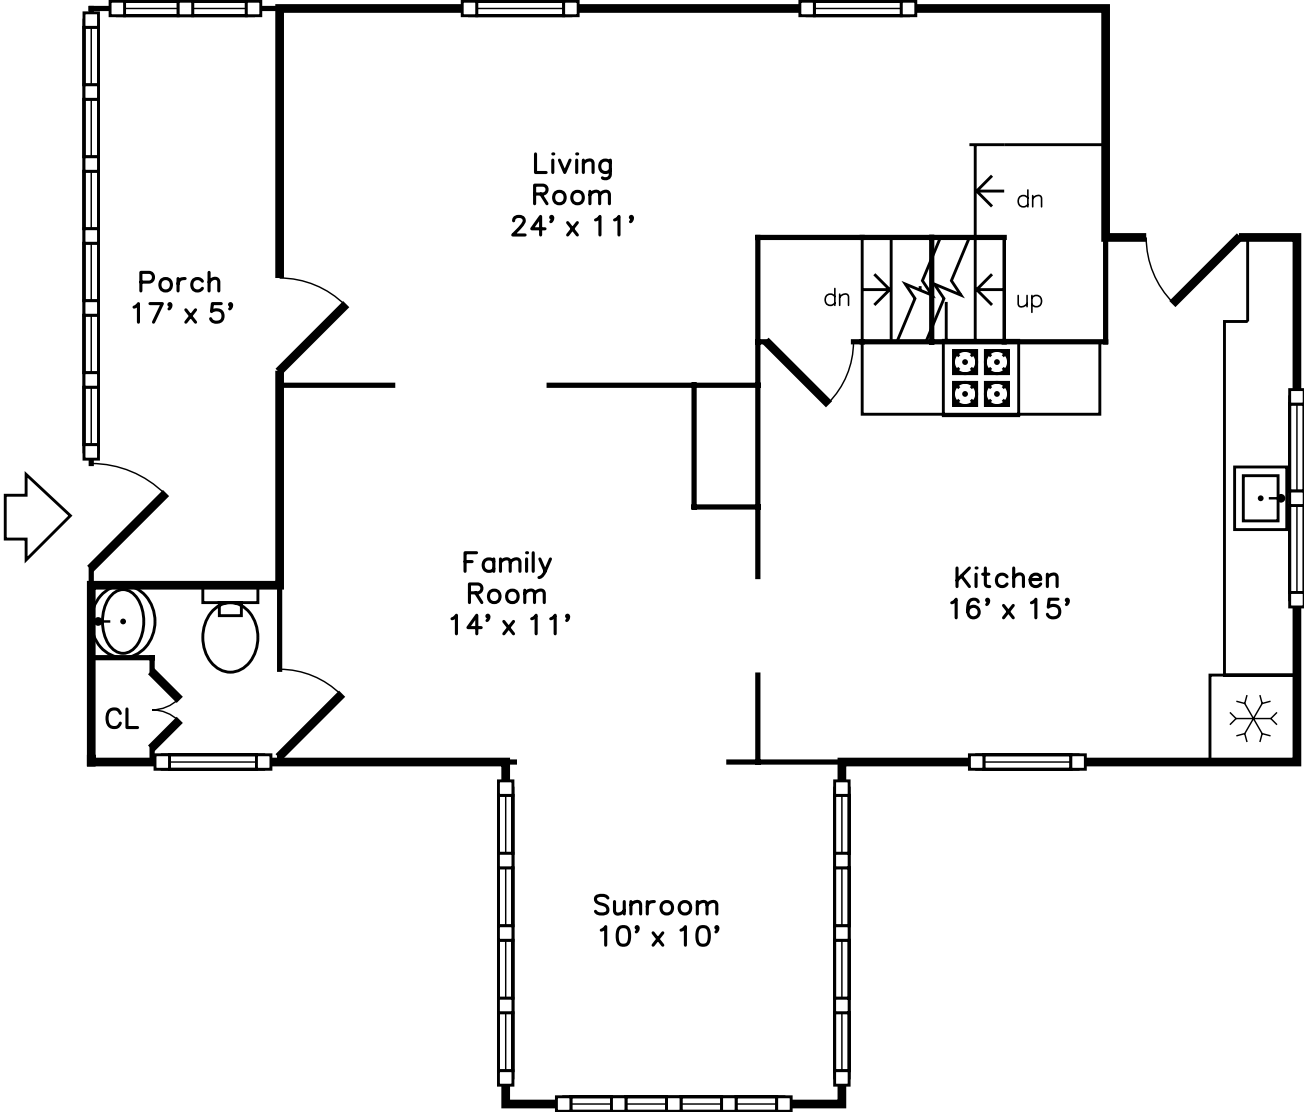

**37 Troy Lane
Newton, MA 02468**

PicturePlan(tm) by Vis-Home(C) 2016
Measurements may not be 100% accurate.
Floor plans are provided for convenience only.
Room sizes are not used to calculate area.

Upper

Main

Outside

Outside

Outside

Outside

Back

Back

Living Room

Living Room

Family Room

Family Room

Kitchen

Kitchen

Kitchen