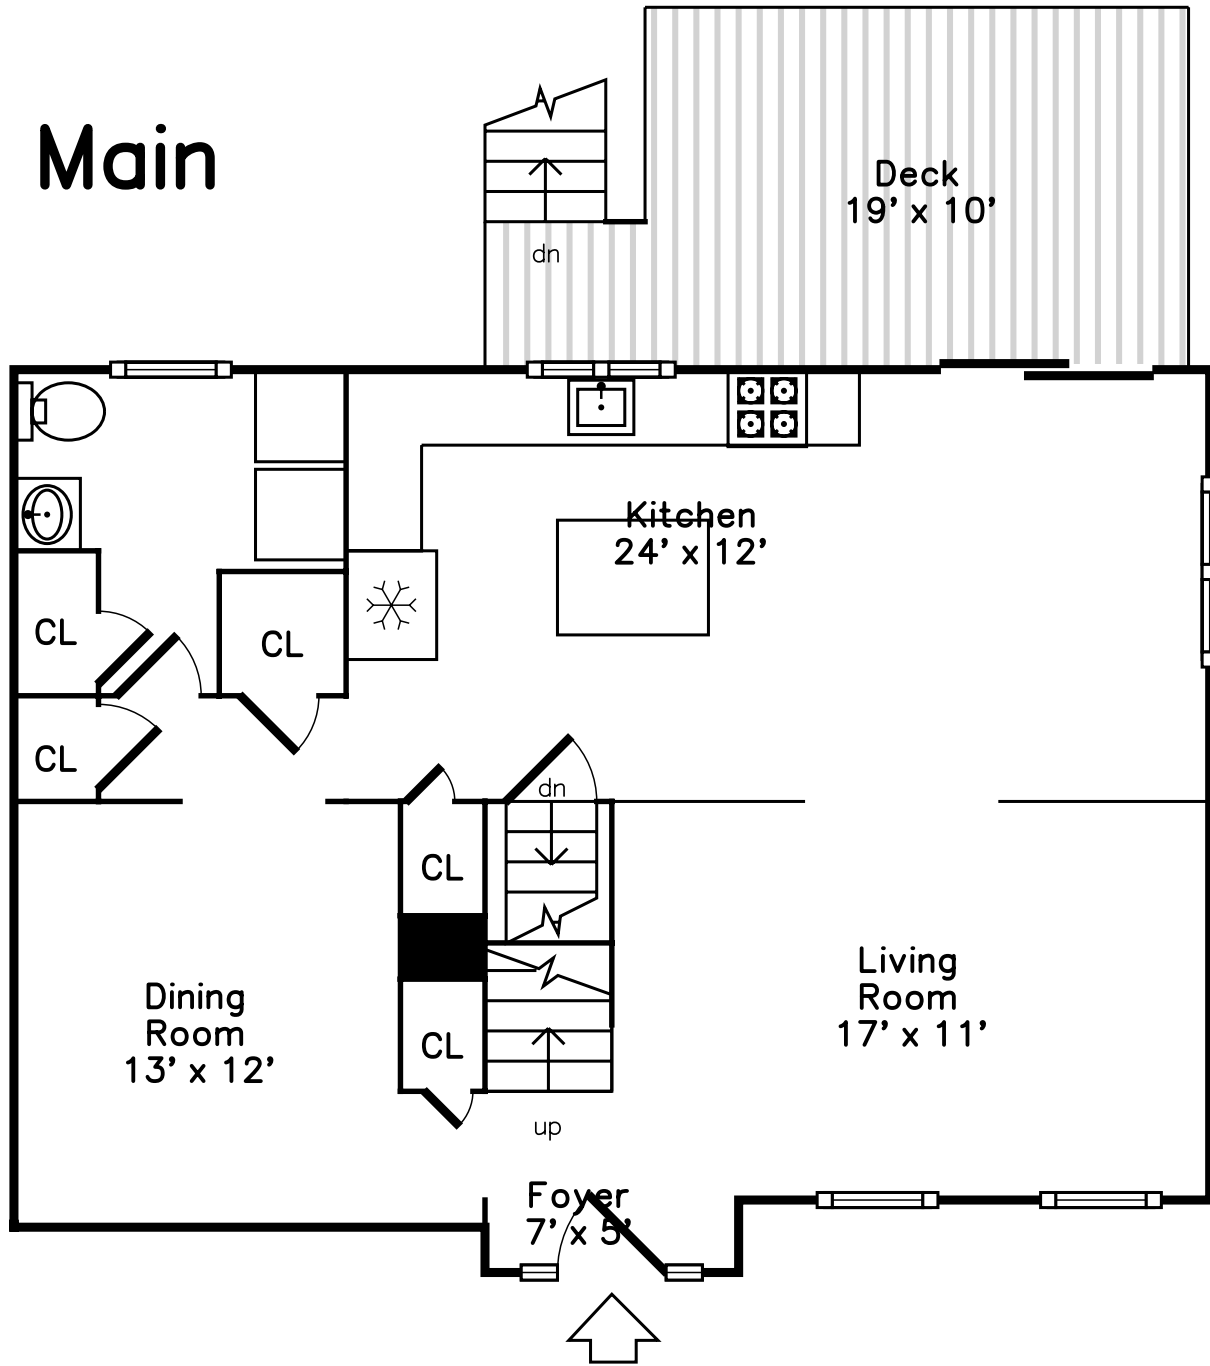

Upper

Main

**391 Little Sandy Pond Road
Plymouth, MA 02360**

PicturePlan(tm) by Vis-Home(C) 2016

Measurements may not be 100% accurate.
Floor plans are provided for convenience only.
Room sizes are not used to calculate area.

Upper

Main

Outside

Outside

Outside

Outside

Outside

Living Room

Living Room

Living Room

Dining Room

Dining Room

Kitchen

Kitchen

Kitchen

Kitchen

Bathroom

Deck

Deck

Master Bedroom

Master Bedroom

Master Bathroom

Bedroom

Bedroom