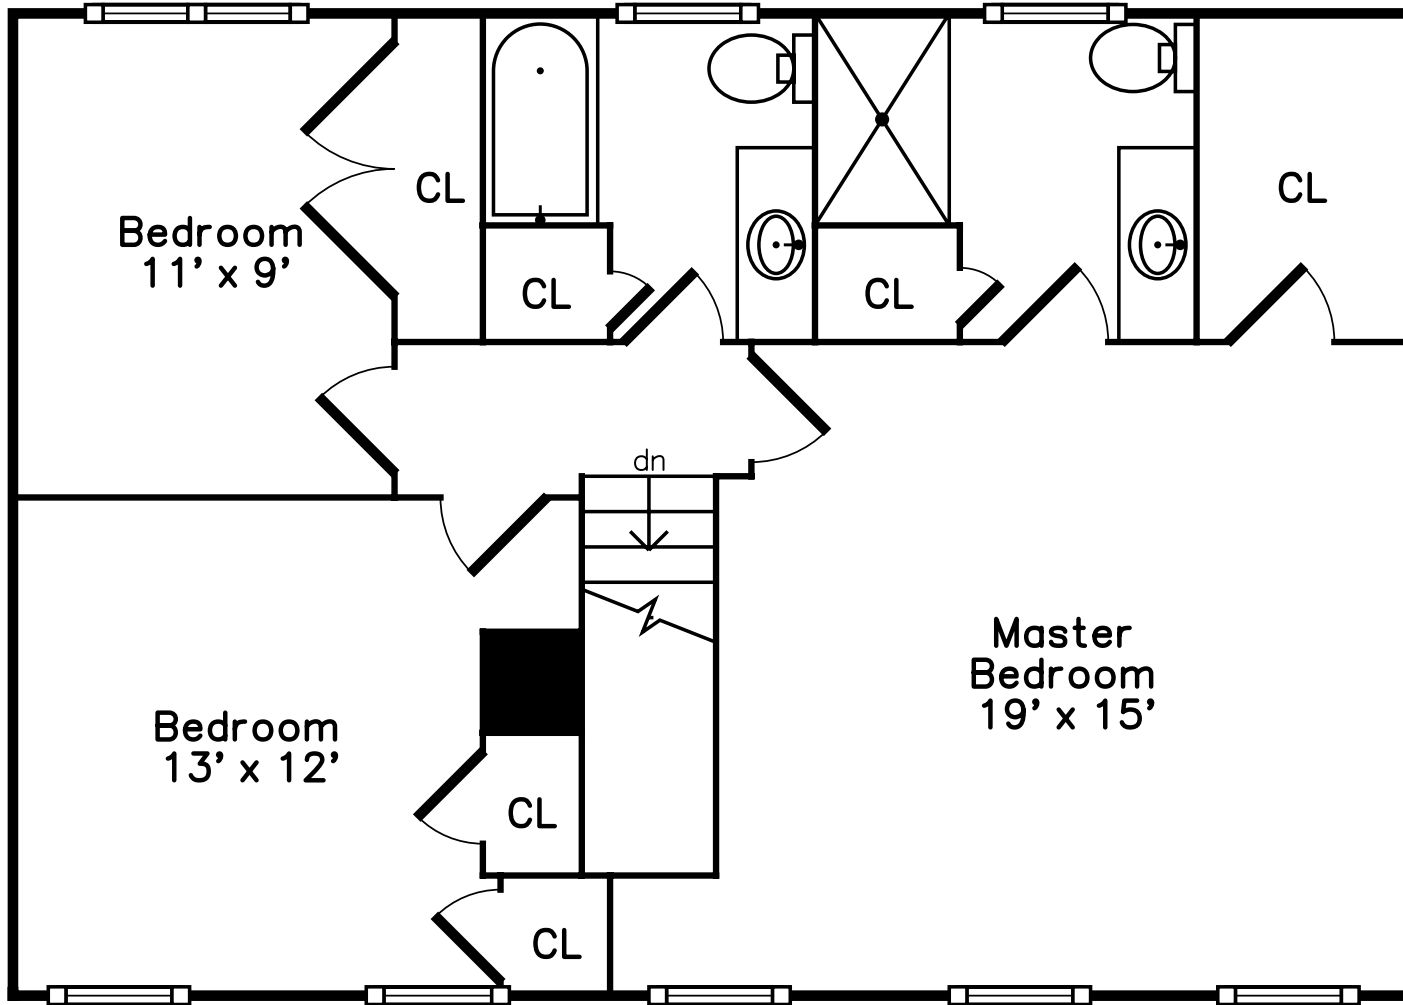

Upper

Main

**391 Little Sandy Pond Road
Plymouth, MA 02360**

PicturePlan(tm) by Vis-Home(C) 2016

Measurements may not be 100% accurate.
Floor plans are provided for convenience only.
Room sizes are not used to calculate area.

Upper

Main

Outside

Outside

Outside

Outside

Outside

Living Room

Living Room

Living Room

Dining Room

Dining Room

Kitchen

Kitchen

Kitchen

Kitchen

Bathroom

Deck

Deck

Master Bedroom

Master Bedroom

Master Bathroom

Bedroom

Bedroom