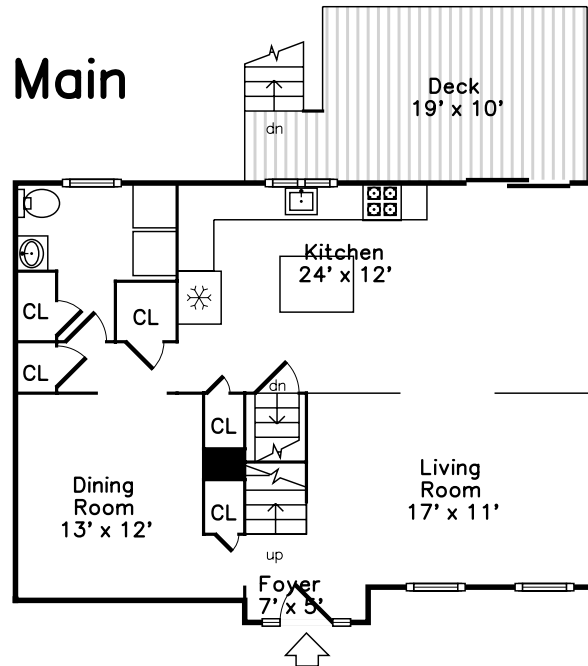

Upper

Main

**391 Little Sandy Pond Road
Plymouth, MA 02360**

PicturePlan(tm) by Vis-Home(C) 2016

Measurements may not be 100% accurate.
Floor plans are provided for convenience only.
Room sizes are not used to calculate area.

Upper

Main

Outside

Outside

Outside

Outside

Outside

Living Room

Living Room

Living Room

Dining Room

Dining Room

Kitchen

Kitchen

Kitchen

Kitchen

Bathroom

Deck

Deck

Master Bedroom

Master Bedroom

Master Bathroom

Bedroom

Bedroom