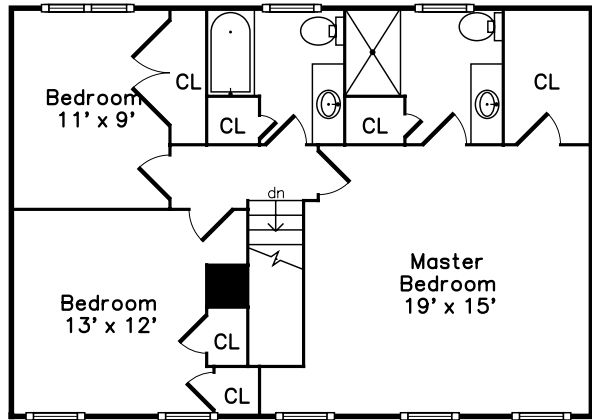

Upper

Main

**391 Little Sandy Pond Road
Plymouth, MA 02360**

PicturePlan(tm) by Vis-Home(C) 2016

Measurements may not be 100% accurate.
Floor plans are provided for convenience only.
Room sizes are not used to calculate area.

Upper

Main

Outside

Outside

Outside

Outside

Outside

Living Room

Living Room

Living Room

Dining Room

Dining Room

Kitchen

Kitchen

Kitchen

Kitchen

Bathroom

Deck

Deck

Master Bedroom

Master Bedroom

Master Bathroom

Bedroom

Bedroom